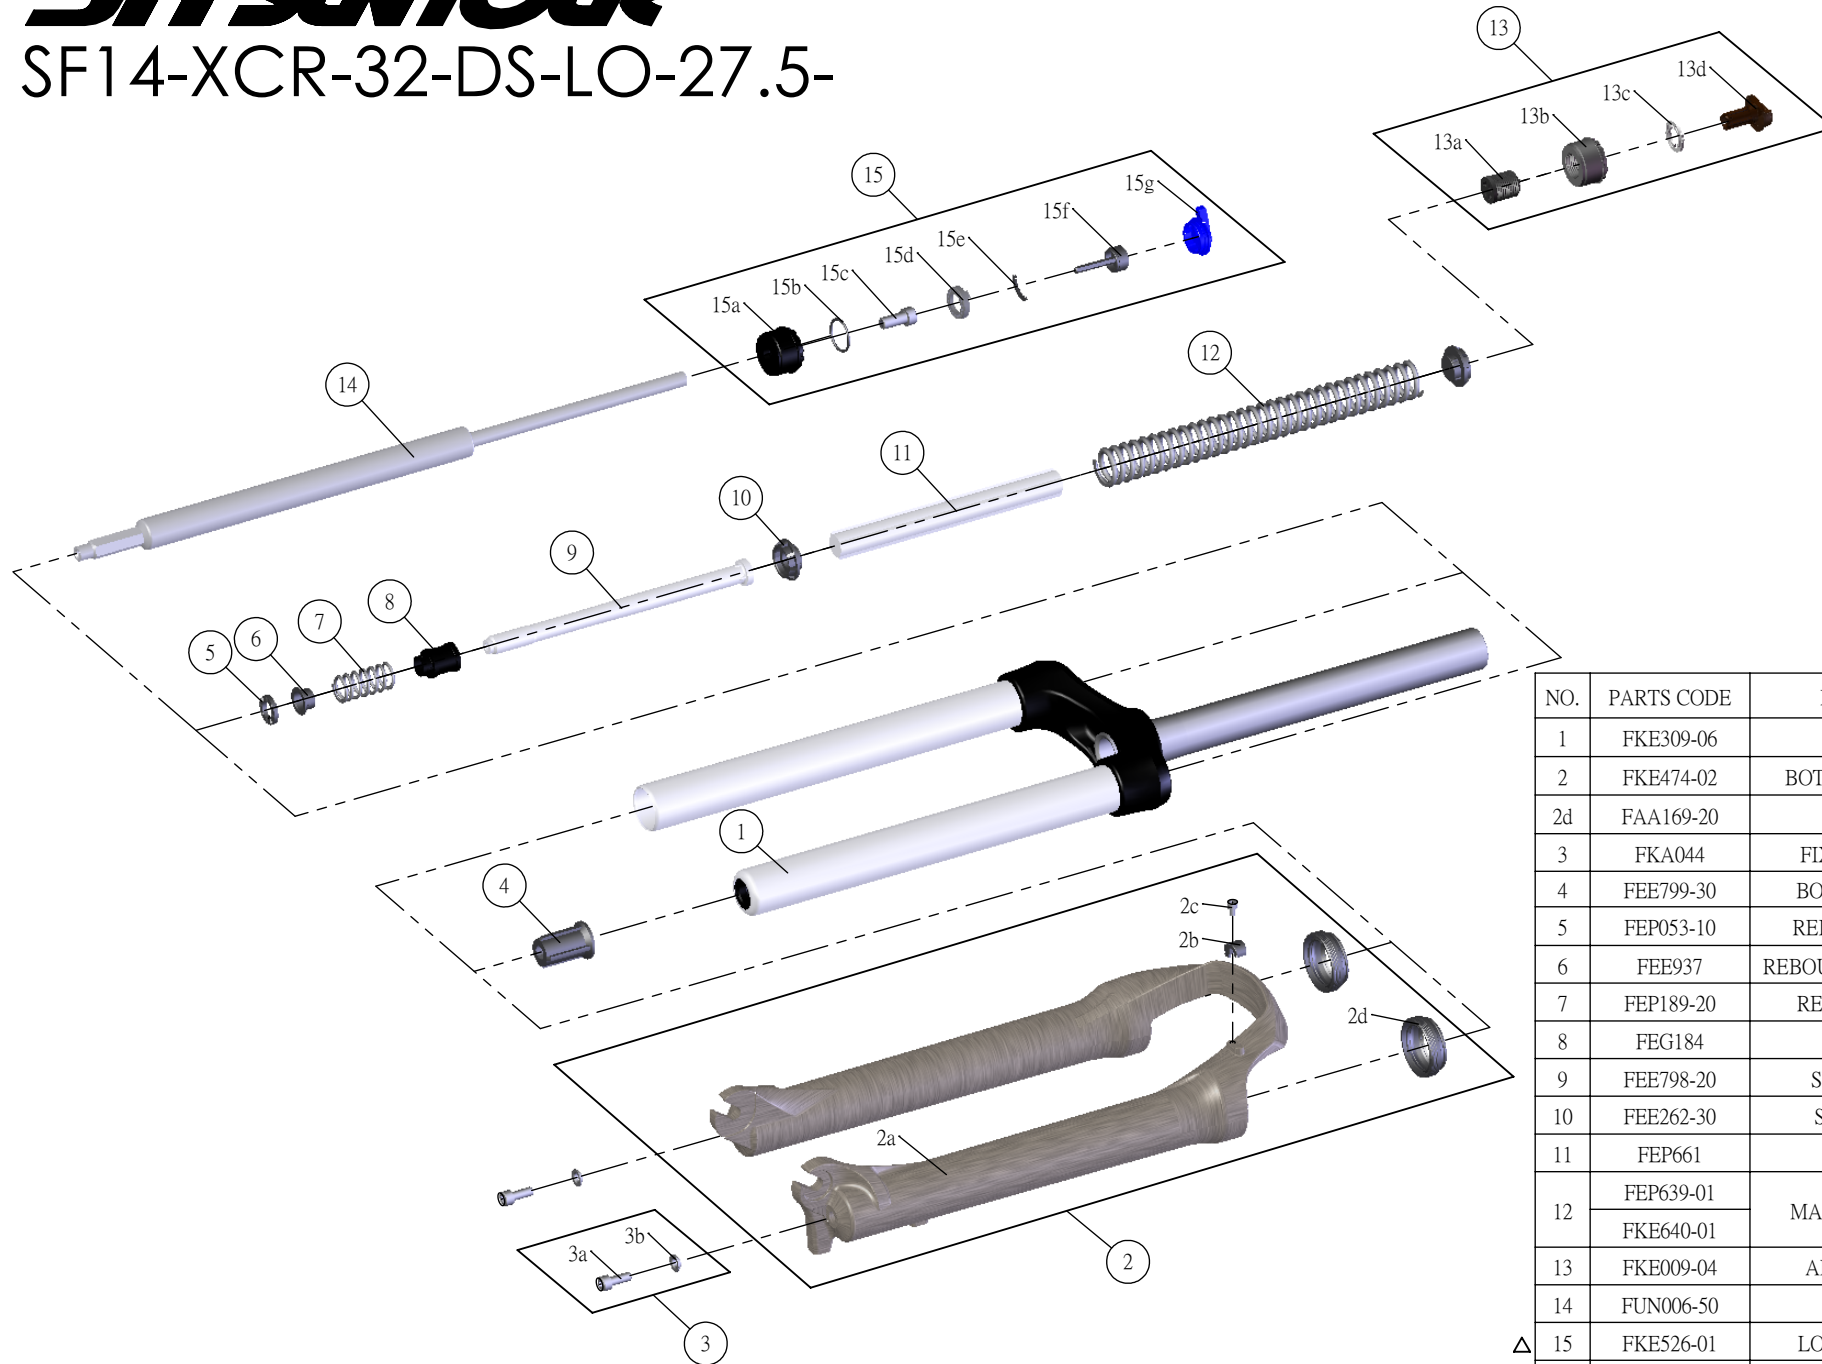

SR SUNTOUR

SF14-XCR-32-DS-LO-27.5-

Date	2013. 07. 01	Version	2
Amended	2014. 12. 01		

NO.	PARTS CODE	PARTS NAME	100	120	QT
1	FKE309-06	UPPER ASSY	*	*	1
2	FKE474-02	BOTTOM CASE ASSY	*	*	1
2d	FAA169-20	DUST SEAL	*	*	2
3	FKA044	FIXING BOLT SET	*	*	2
4	FEE799-30	BOTTOM STOPPER	*	*	1
5	FEP053-10	REBOUND RUBBER	*	*	1
6	FEE937	REBOUND SPRING GUIDE	*	*	1
7	FEP189-20	REBOUND SPRING	*	*	1
8	FEG184	SPACER	*		1
9	FEE798-20	SUPPORT TUBE	*	*	1
10	FEE262-30	SPRING GUIDE	*	*	2
11	FEP661	DAMPER	*	*	1
12	FEP639-01	MAIN SPRING ASSY		*	1
	FKE640-01		*		1
13	FKE009-04	ADJUSTER ASSY	*	*	1
14	FUN006-50	LO-27.5 UNIT	*	*	1
△ 15	FKE526-01	LO TOP CAP ASSY	*	*	1
15a	FEE925-10	ADJUST CAP LO	*	*	1
15f	FKA066	ADJUST CORE ASSY	*	*	1
△ 15g	FEG361-01	LO KNOB	*	*	1