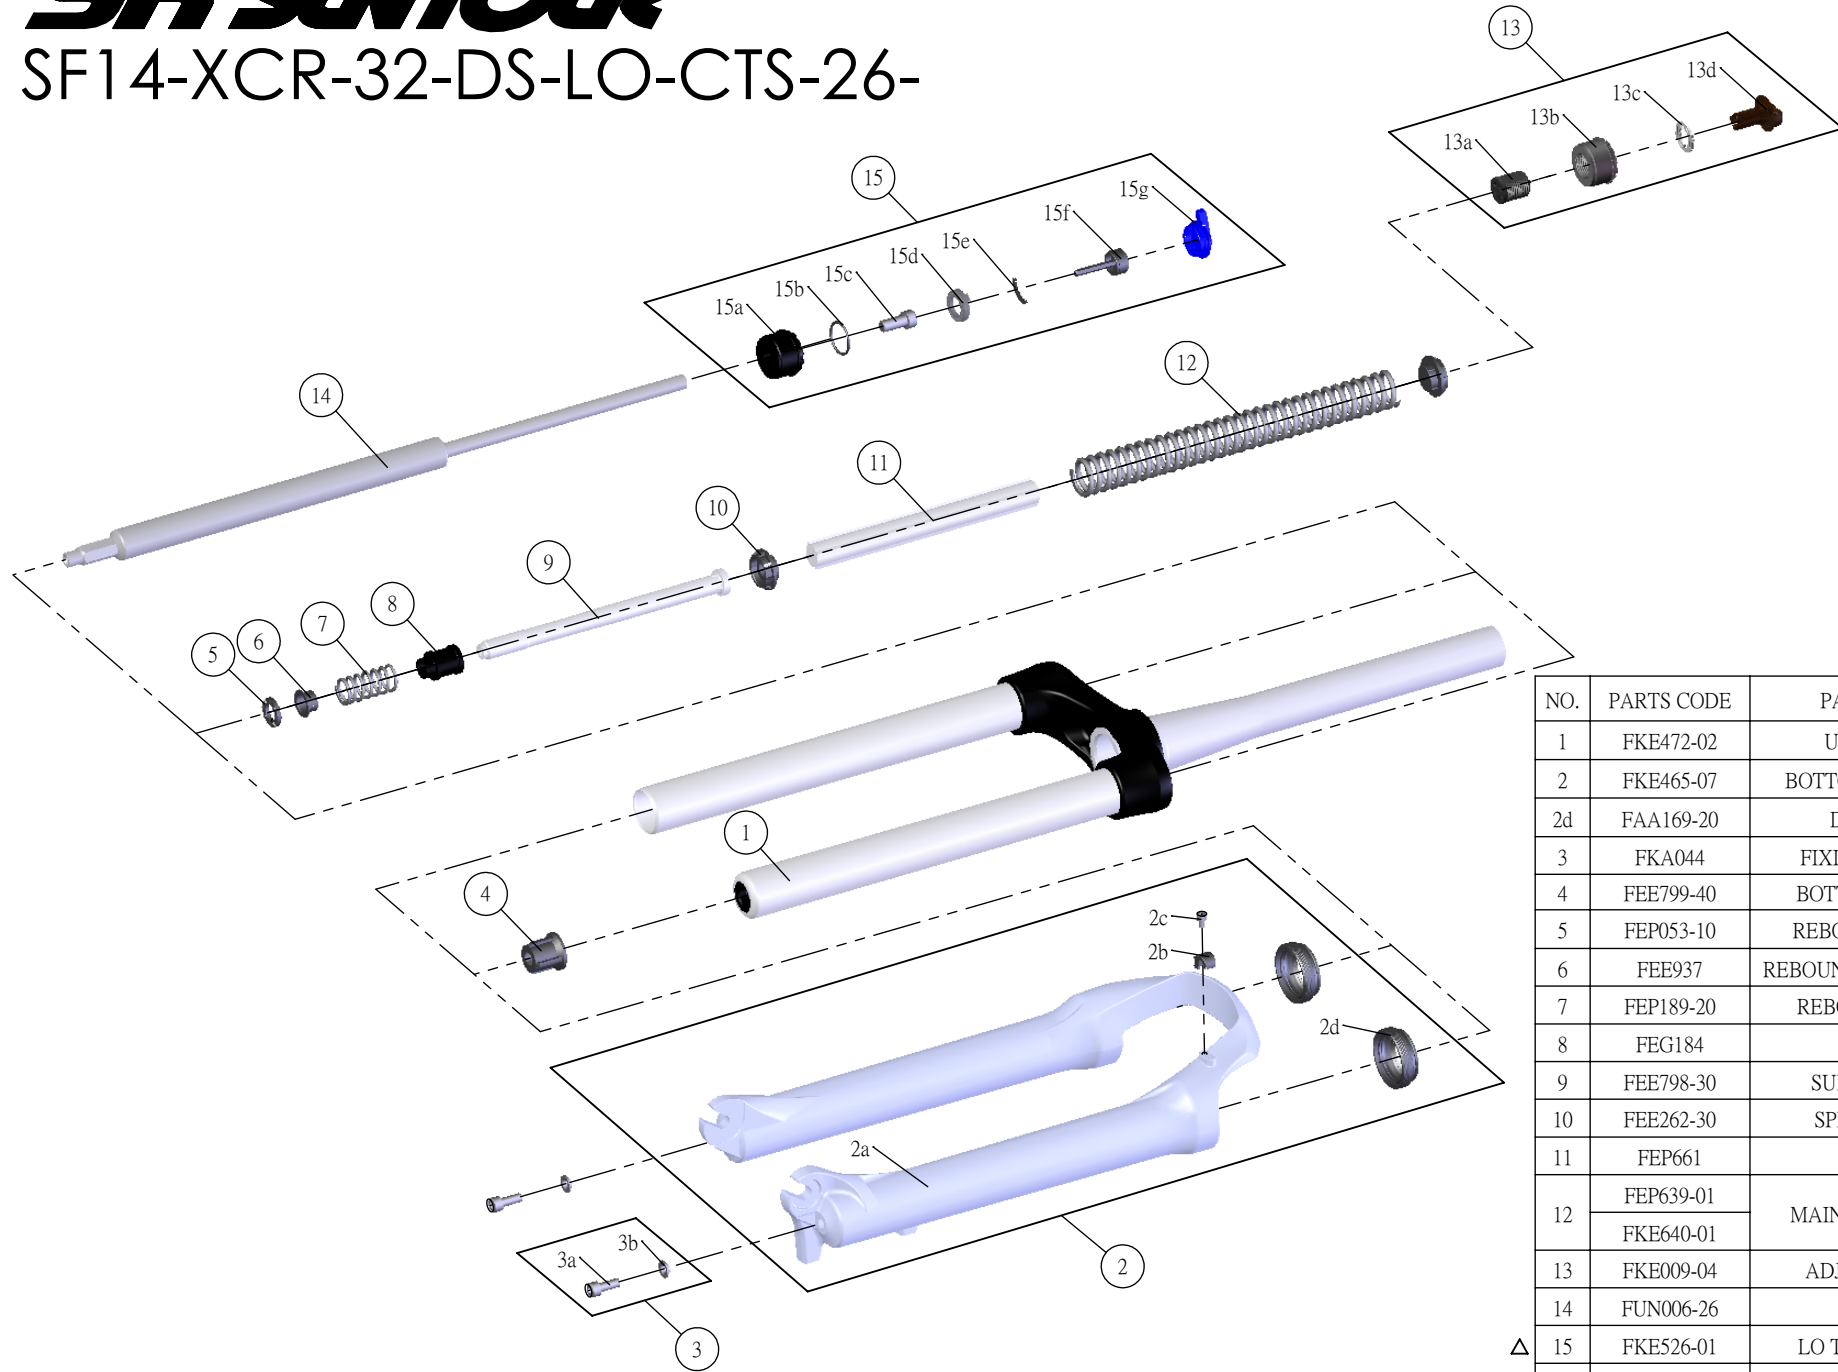

SUNTOUR

SF14-XCR-32-DS-LO-CTS-26-

| | | | |
|---------|--------------|---------|---|
| Date | 2013. 07. 01 | Version | 2 |
| Amended | 2014. 12. 01 | | |

| NO. | PARTS CODE | PARTS NAME | 100 | 120 | QT |
|-------|------------|----------------------|-----|-----|----|
| 1 | FKE472-02 | UPPER ASSY | * | * | 1 |
| 2 | FKE465-07 | BOTTOM CASE ASSY | * | * | 1 |
| 2d | FAA169-20 | DUST SEAL | * | * | 2 |
| 3 | FKA044 | FIXING BOLT SET | * | * | 2 |
| 4 | FEE799-40 | BOTTOM STOPPER | * | * | 1 |
| 5 | FEP053-10 | REBOUND RUBBER | * | * | 1 |
| 6 | FEE937 | REBOUND SPRING GUIDE | * | * | 1 |
| 7 | FEP189-20 | REBOUND SPRING | * | * | 1 |
| 8 | FEG184 | SPACER | * | | 1 |
| 9 | FEE798-30 | SUPPORT TUBE | * | * | 1 |
| 10 | FEE262-30 | SPRING GUIDE | * | * | 2 |
| 11 | FEP661 | DAMPER | * | * | 1 |
| 12 | FEP639-01 | MAIN SPRING ASSY | | * | 1 |
| | FKE640-01 | | * | | 1 |
| 13 | FKE009-04 | ADJUSTER ASSY | * | * | 1 |
| 14 | FUN006-26 | LO UNIT | * | * | 1 |
| △ 15 | FKE526-01 | LO TOP CAP ASSY | * | * | 1 |
| 15a | FEE925-10 | ADJUST CAP LO | * | * | 1 |
| 15f | FKA066 | ADJUST CORE ASSY | * | * | 1 |
| △ 15g | FEG361-01 | LO KNOB | * | * | 1 |