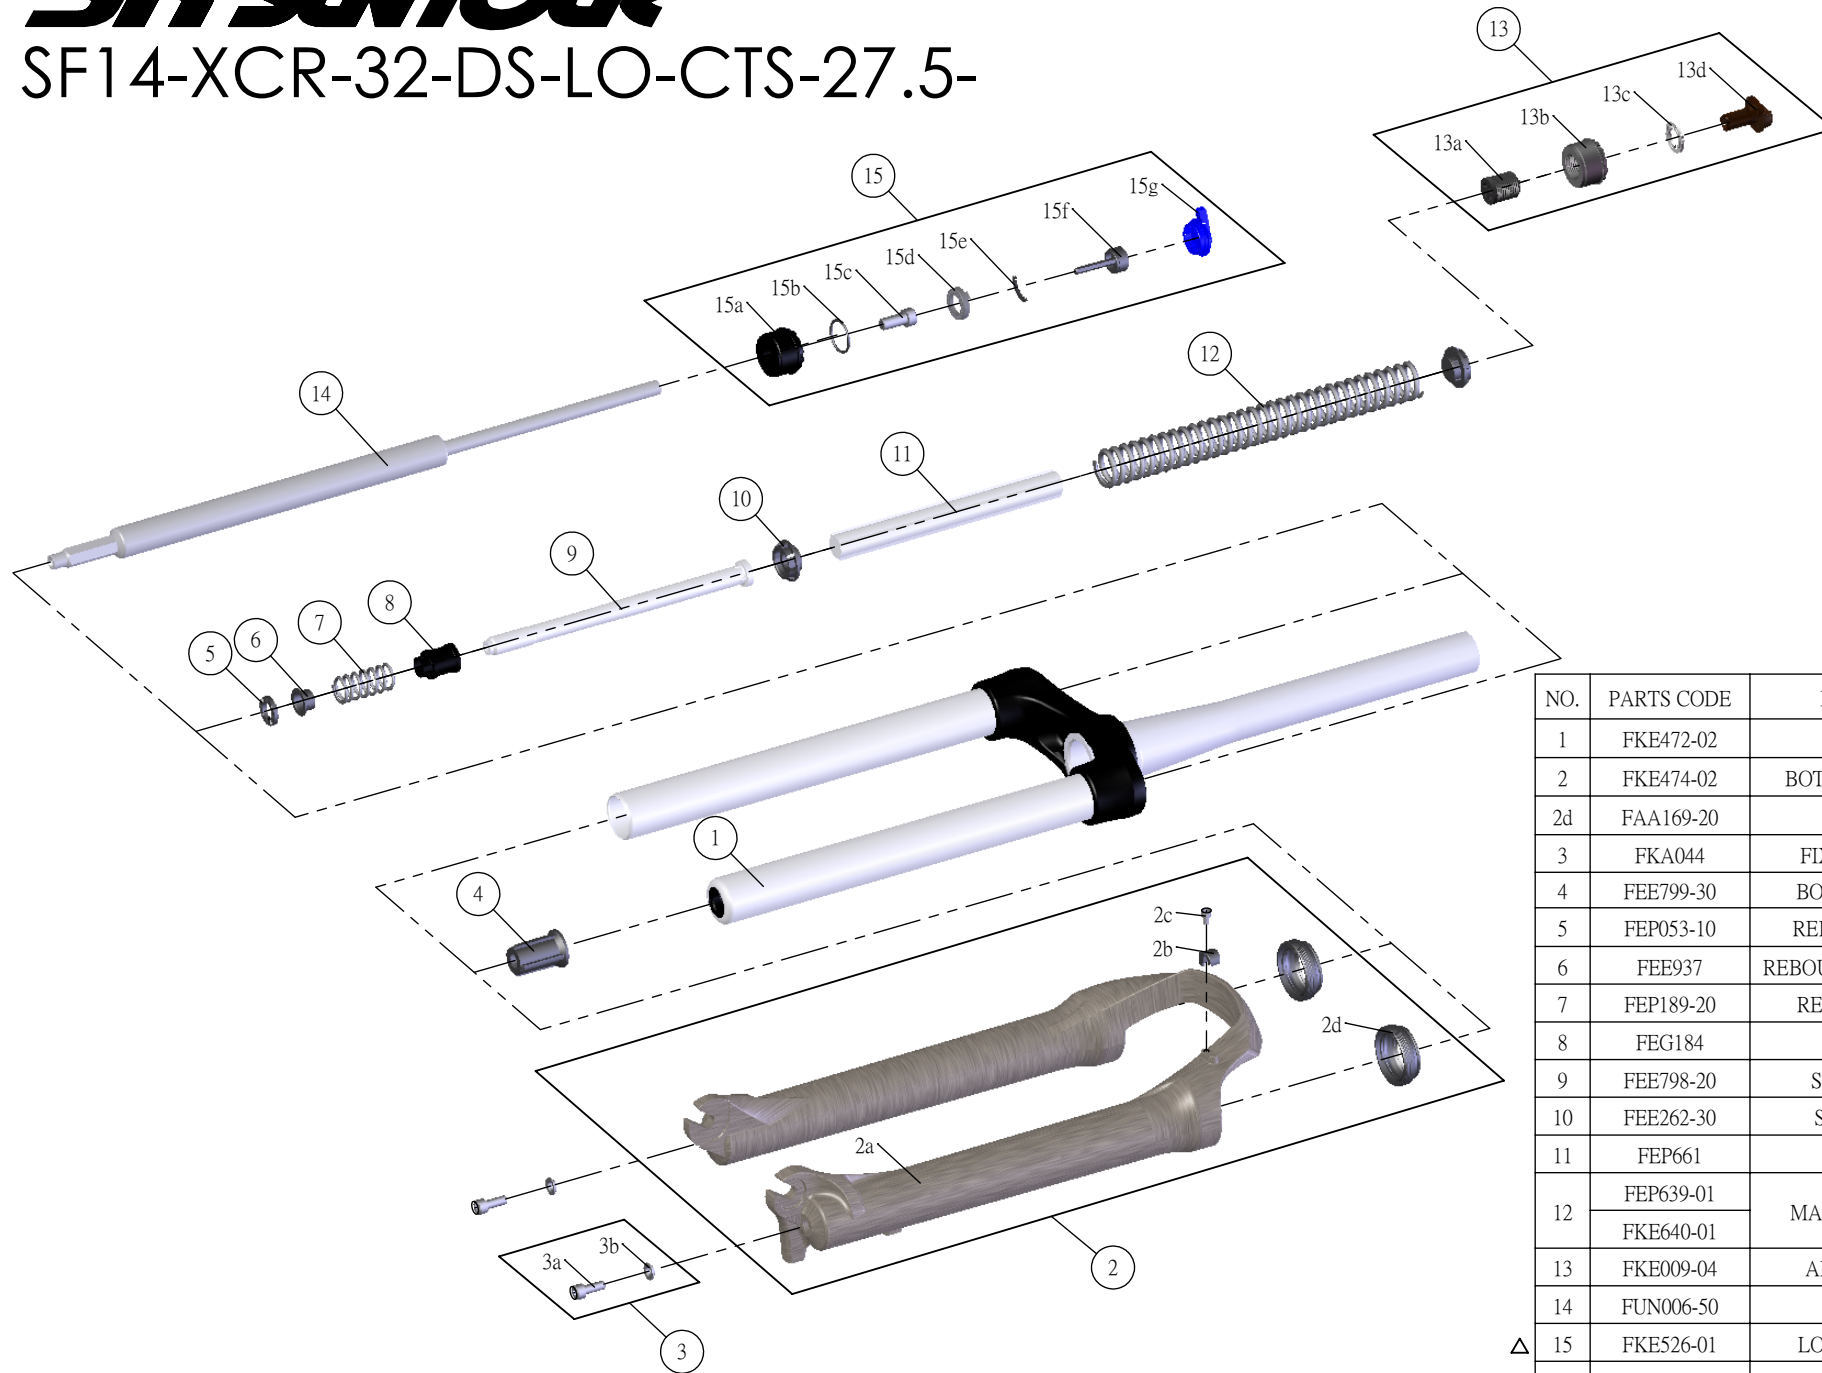

SUNTOUR

SF14-XCR-32-DS-LO-CTS-27.5-

Date	2013. 07. 01	Version	2
Amended	2014. 12. 01		

NO.	PARTS CODE	PARTS NAME	100	120	QT
1	FKE472-02	UPPER ASSY	*	*	1
2	FKE474-02	BOTTOM CASE ASSY	*	*	1
2d	FAA169-20	DUST SEAL	*	*	2
3	FKA044	FIXING BOLT SET	*	*	2
4	FEE799-30	BOTTOM STOPPER	*	*	1
5	FEP053-10	REBOUND RUBBER	*	*	1
6	FEE937	REBOUND SPRING GUIDE	*	*	1
7	FEP189-20	REBOUND SPRING	*	*	1
8	FEG184	SPACER	*		1
9	FEE798-20	SUPPORT TUBE	*	*	1
10	FEE262-30	SPRING GUIDE	*	*	2
11	FEP661	DAMPER	*	*	1
12	FEP639-01	MAIN SPRING ASSY		*	1
	FKE640-01		*		1
13	FKE009-04	ADJUSTER ASSY	*	*	1
14	FUN006-50	LO-27.5 UNIT	*	*	1
△ 15	FKE526-01	LO TOP CAP ASSY	*	*	1
15a	FEE925-10	ADJUST CAP LO	*	*	1
15f	FKA066	ADJUST CORE ASSY	*	*	1
△ 15g	FEG361-01	LO KNOB	*	*	1