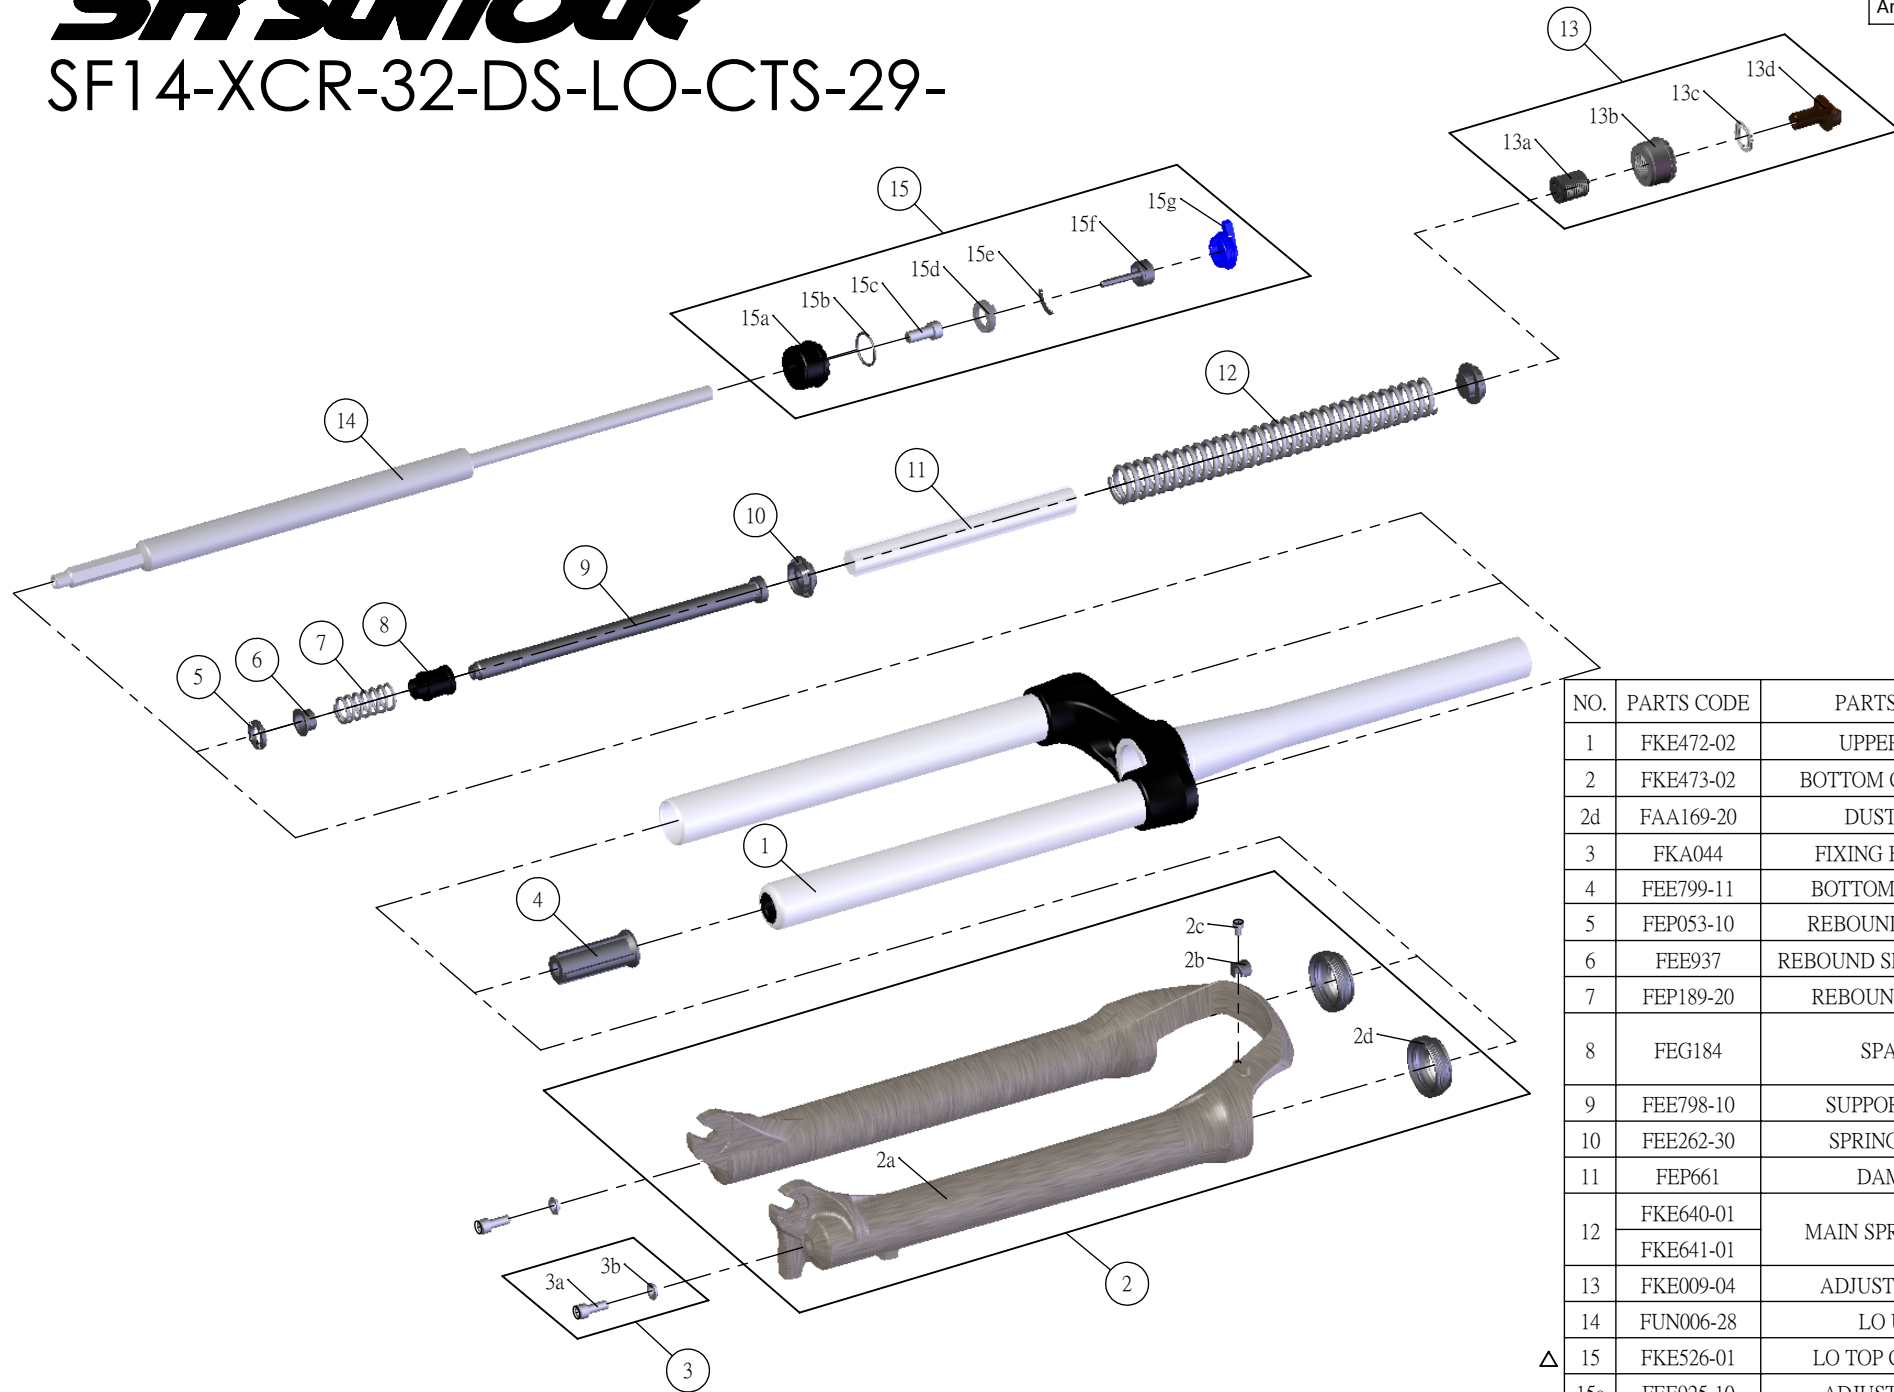

SR SUNTOUR

SF14-XCR-32-DS-LO-CTS-29-

| | | | |
|---------|--------------|---------|---|
| Date | 2013. 07. 01 | Version | 2 |
| Amended | 2014. 12. 01 | | |

| NO. | PARTS CODE | PARTS NAME | 80 | 100 | QT |
|-----|------------|----------------------|----|-----|----|
| 1 | FKE472-02 | UPPER ASSY | * | * | 1 |
| 2 | FKE473-02 | BOTTOM CASE ASSY | * | * | 1 |
| 2d | FAA169-20 | DUST SEAL | * | * | 2 |
| 3 | FKA044 | FIXING BOLT SET | * | * | 2 |
| 4 | FEE799-11 | BOTTOM STOPPER | * | * | 1 |
| 5 | FEP053-10 | REBOUND RUBBER | * | * | 1 |
| 6 | FEE937 | REBOUND SPRING GUIDE | * | * | 1 |
| 7 | FEP189-20 | REBOUND SPRING | * | * | 1 |
| 8 | FEG184 | SPACER | | * | 1 |
| | | | * | | 2 |
| 9 | FEE798-10 | SUPPORT TUBE | * | * | 1 |
| 10 | FEE262-30 | SPRING GUIDE | * | * | 2 |
| 11 | FEP661 | DAMPER | * | * | 1 |
| 12 | FKE640-01 | MAIN SPRING ASSY | | * | 1 |
| | FKE641-01 | | * | | 1 |
| 13 | FKE009-04 | ADJUSTER ASSY | * | * | 1 |
| 14 | FUN006-28 | LO UNIT | * | * | 1 |
| △ | FKE526-01 | LO TOP CAP ASSY | * | * | 1 |
| 15a | FEE925-10 | ADJUST CAP LO | * | * | 1 |
| 15f | FKA066 | ADJUST CORE ASSY | * | * | 1 |
| △ | FEG361-01 | LO KNOB | * | * | 1 |