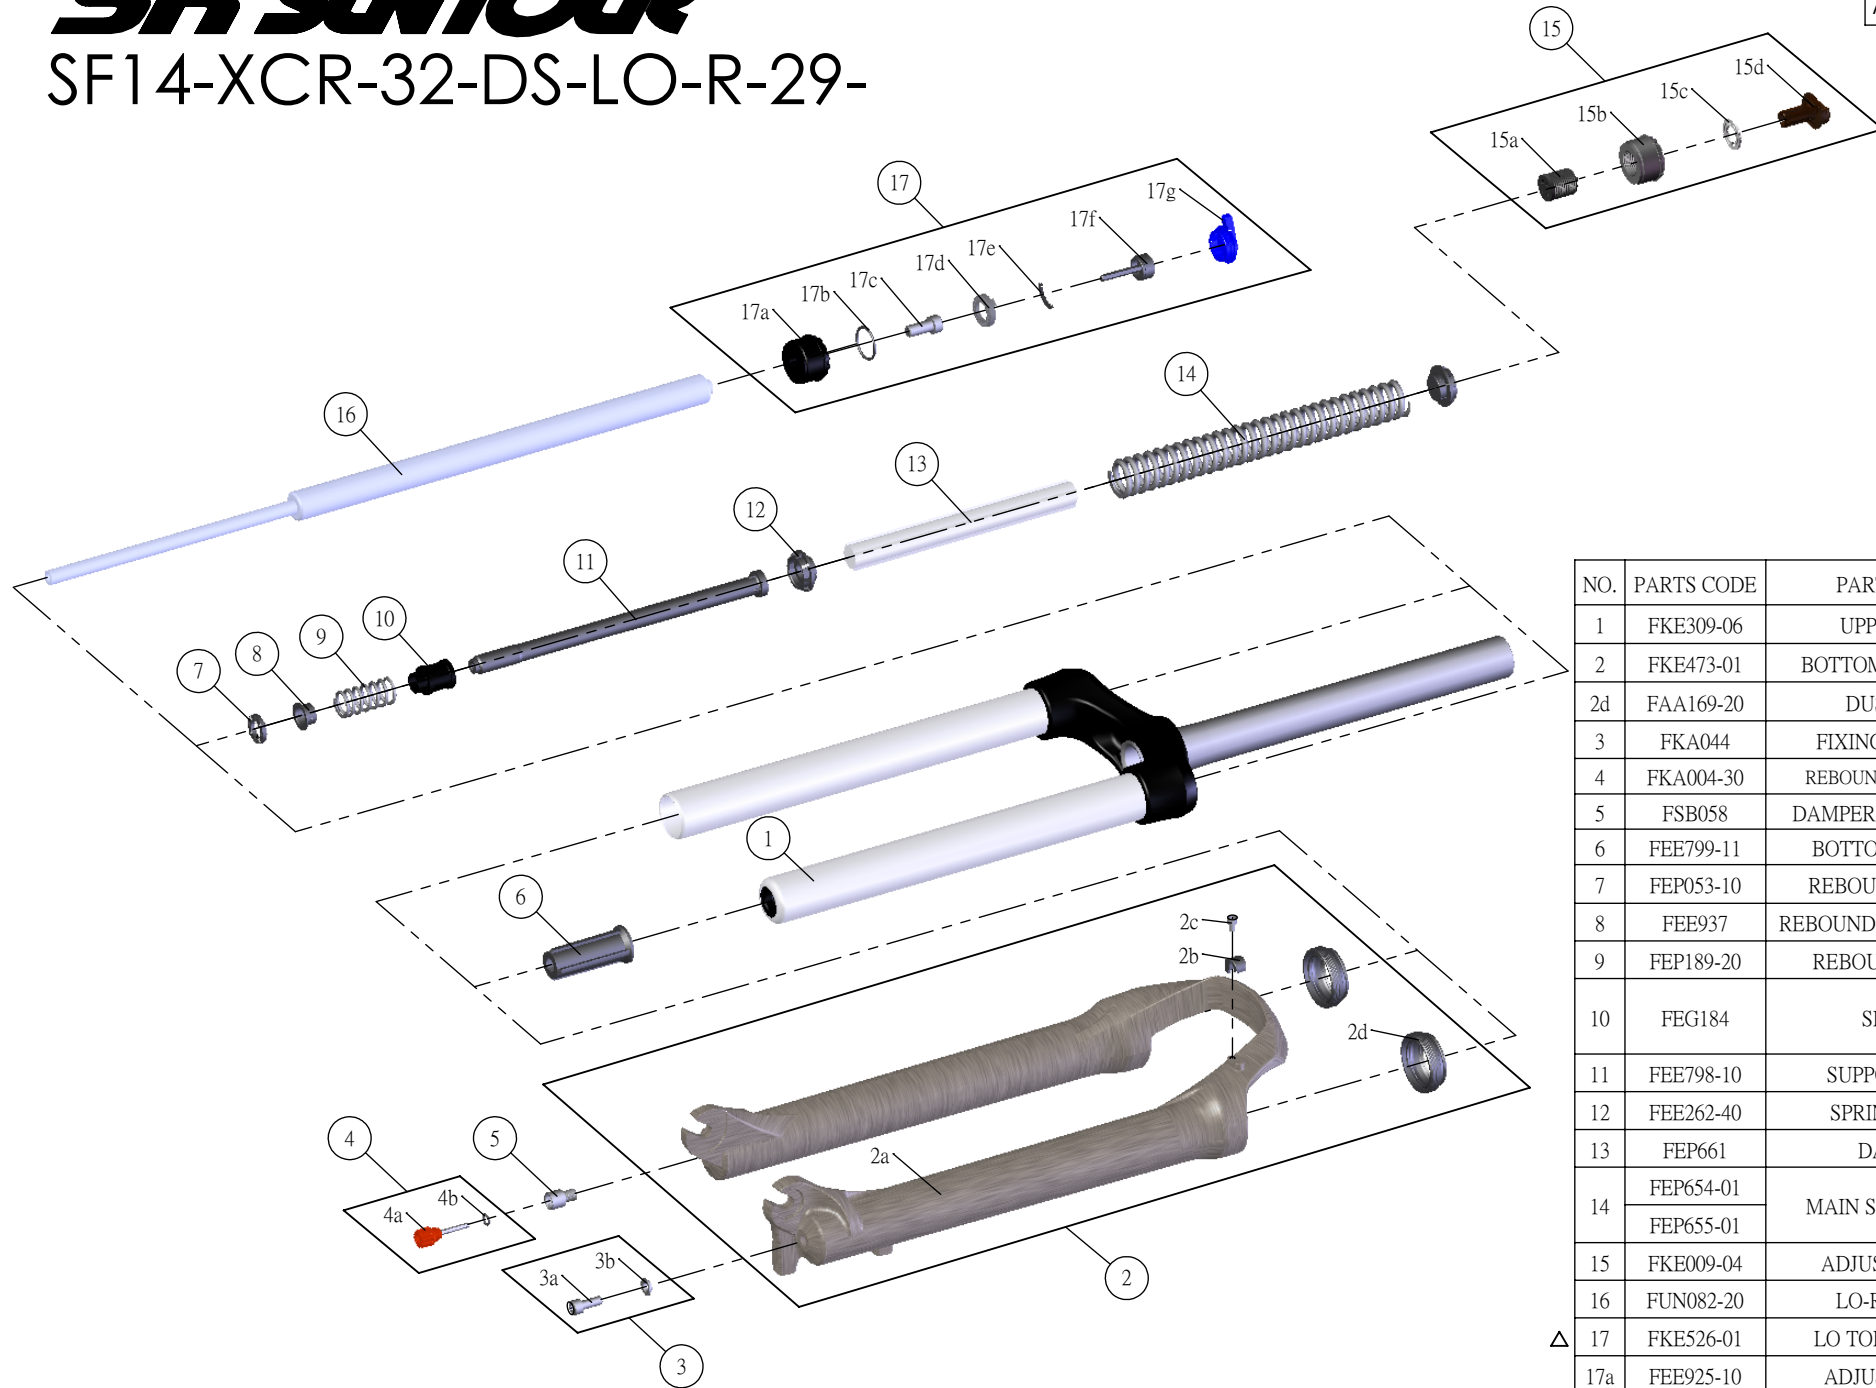

SUNTOUR

SF14-XCR-32-DS-LO-R-29-

Date	2013. 07. 02	Version	3
Amended	2014. 12. 01		

NO.	PARTS CODE	PARTS NAME	80	100	QT
1	FKE309-06	UPPER ASSY	*	*	1
2	FKE473-01	BOTTOM CASE ASSY	*	*	1
2d	FAA169-20	DUST SEAL	*	*	2
3	FKA044	FIXING BOLT SET	*	*	1
4	FKA004-30	REBOUND KNOB ASSY	*	*	1
5	FSB058	DAMPER FIXING BOLT	*	*	1
6	FEE799-11	BOTTOM STOPPER	*	*	1
7	FEP053-10	REBOUND RUBBER	*	*	1
8	FEE937	REBOUND SPRING GUIDE	*	*	1
9	FEP189-20	REBOUND SPRING	*	*	1
10	FEG184	SPACER		*	1
			*		2
11	FEE798-10	SUPPORT TUBE	*	*	1
12	FEE262-40	SPRING GUIDE	*	*	2
13	FEP661	DAMPER	*	*	1
14	FEP654-01	MAIN SPRING ASSY		*	1
	FEP655-01		*		1
15	FKE009-04	ADJUSTER ASSY	*	*	1
16	FUN082-20	LO-R-29 UNIT	*	*	1
△	FKE526-01	LO TOP CAP ASSY	*	*	1
17a	FEE925-10	ADJUST CAP LO	*	*	1
17f	FKA066	ADJUST CORE ASSY	*	*	1
△	17g	FEG361-01		*	1
		LO KNOB	*	*	1