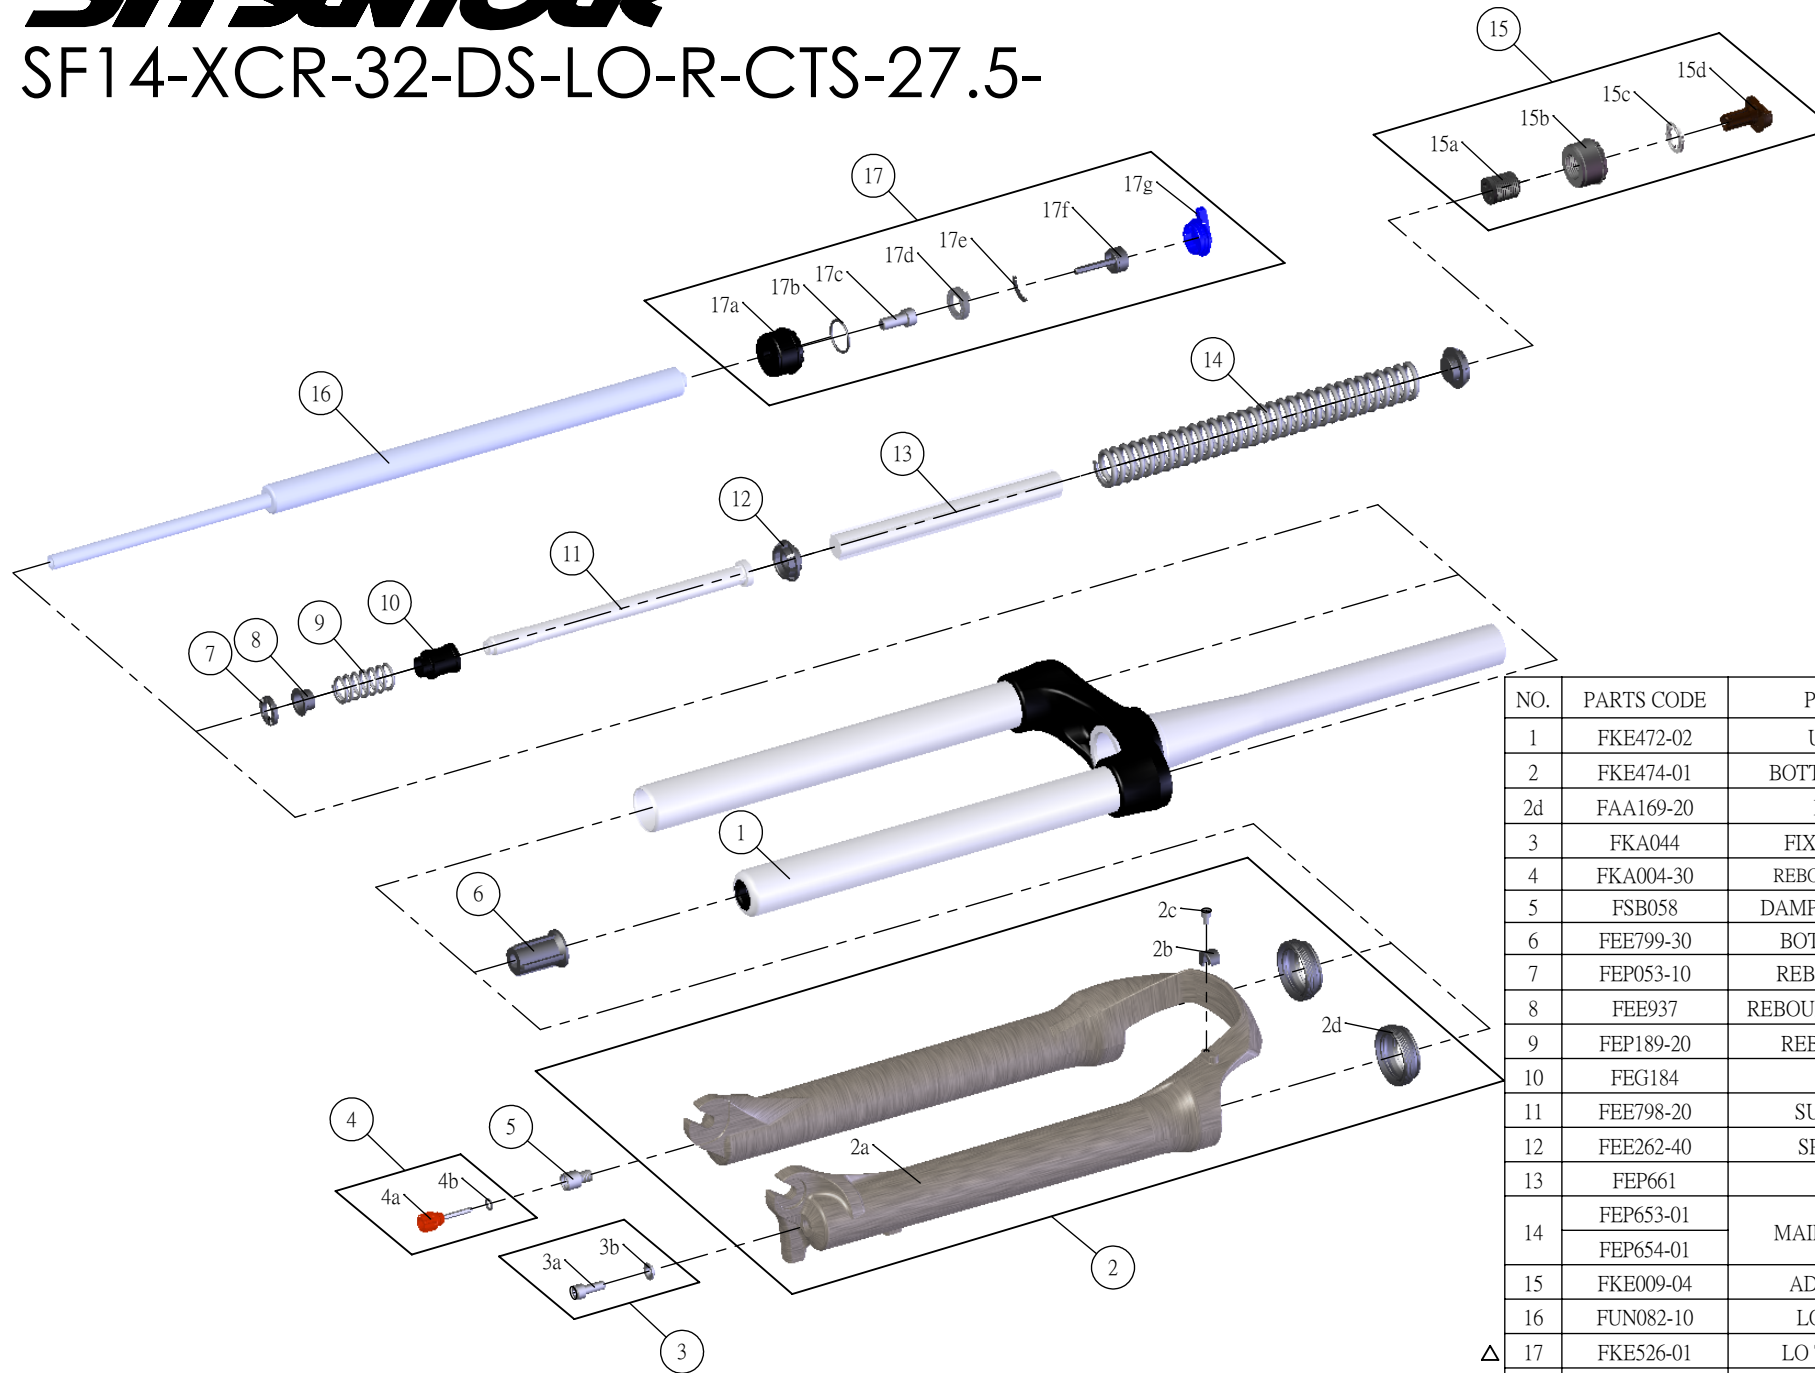

SR SUNTOUR

SF14-XCR-32-DS-LO-R-CTS-27.5-

Date	2013. 07. 01	Version	3
Amended	2014. 12. 01		

NO.	PARTS CODE	PARTS NAME	100	120	QT
1	FKE472-02	UPPER ASSY	*	*	1
2	FKE474-01	BOTTOM CASE ASSY	*	*	1
2d	FAA169-20	DUST SEAL	*	*	2
3	FKA044	FIXING BOLT SET	*	*	1
4	FKA004-30	REBOUND KNOB ASSY	*	*	1
5	FSB058	DAMPER FIXING BOLT	*	*	1
6	FEE799-30	BOTTOM STOPPER	*	*	1
7	FEP053-10	REBOUND RUBBER	*	*	1
8	FEE937	REBOUND SPRING GUIDE	*	*	1
9	FEP189-20	REBOUND SPRING	*	*	1
10	FEG184	SPACER	*		1
11	FEE798-20	SUPPORT TUBE	*	*	1
12	FEE262-40	SPRING GUIDE	*	*	2
13	FEP661	DAMPER	*	*	1
14	FEP653-01	MAIN SPRING ASSY		*	1
	FEP654-01		*		1
15	FKE009-04	ADJUSTER ASSY	*	*	1
16	FUN082-10	LO-R-27.5 UNIT	*	*	1
△ 17	FKE526-01	LO TOP CAP ASSY	*	*	1
17a	FEE925-10	ADJUST CAP LO	*	*	1
17f	FKA066	ADJUST CORE ASSY	*	*	1
△ 17g	FEG361-01	LO KNOB	*	*	1