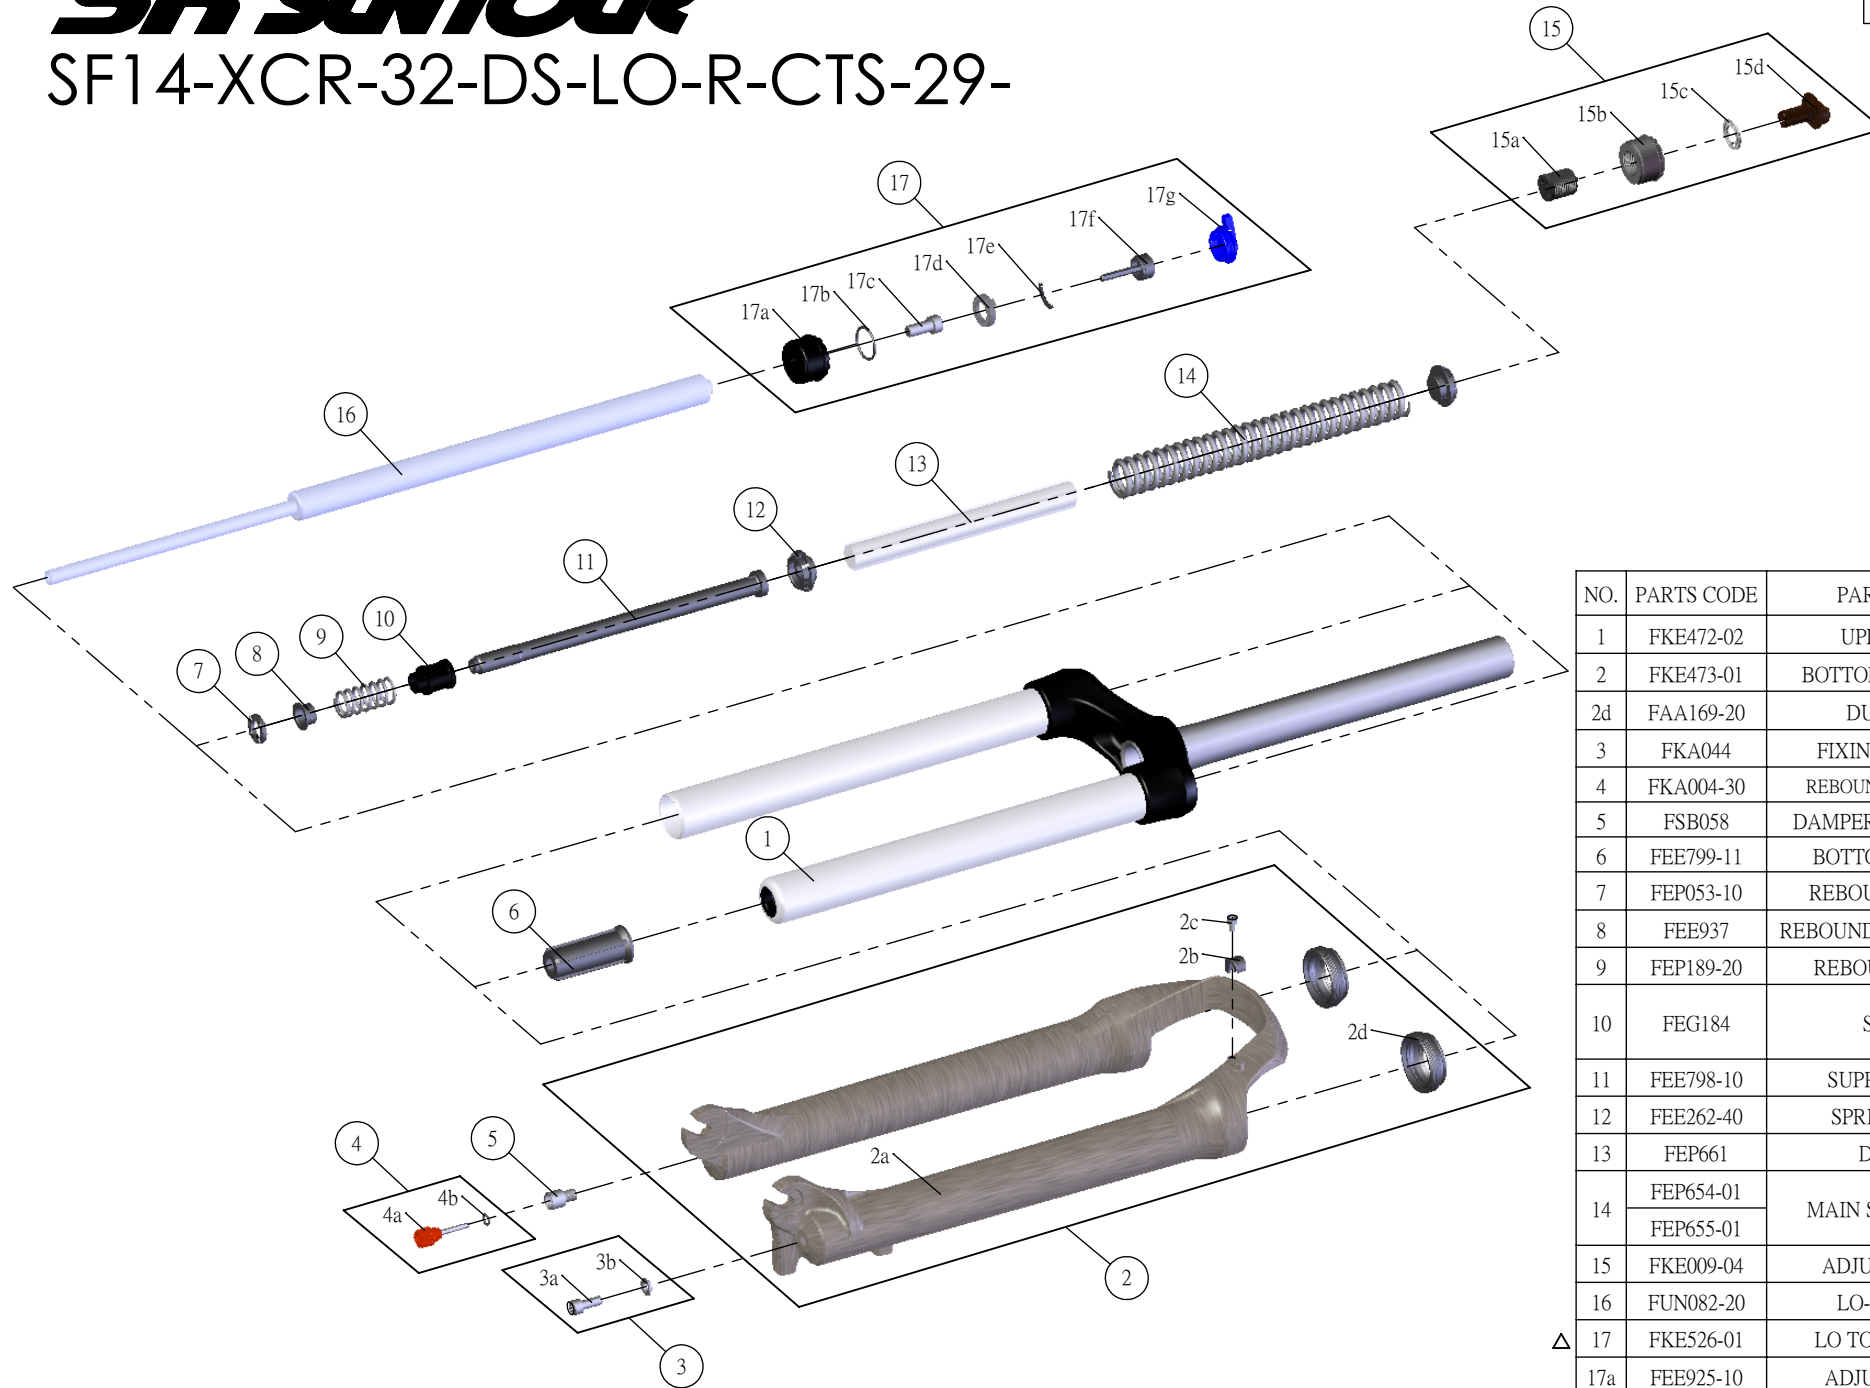

SR SUNTOUR

SF14-XCR-32-DS-LO-R-CTS-29-

Date	2013. 07. 02	Version	3
Amended	2014. 12. 01		

NO.	PARTS CODE	PARTS NAME	80	100	QT
1	FKE472-02	UPPER ASSY	*	*	1
2	FKE473-01	BOTTOM CASE ASSY	*	*	1
2d	FAA169-20	DUST SEAL	*	*	2
3	FKA044	FIXING BOLT SET	*	*	1
4	FKA004-30	REBOUND KNOB ASSY	*	*	1
5	FSB058	DAMPER FIXING BOLT	*	*	1
6	FEE799-11	BOTTOM STOPPER	*	*	1
7	FEP053-10	REBOUND RUBBER	*	*	1
8	FEE937	REBOUND SPRING GUIDE	*	*	1
9	FEP189-20	REBOUND SPRING	*	*	1
10	FEG184	SPACER		*	1
			*		2
11	FEE798-10	SUPPORT TUBE	*	*	1
12	FEE262-40	SPRING GUIDE	*	*	2
13	FEP661	DAMPER	*	*	1
14	FEP654-01	MAIN SPRING ASSY		*	1
	FEP655-01		*		1
15	FKE009-04	ADJUSTER ASSY	*	*	1
16	FUN082-20	LO-R-29 UNIT	*	*	1
△	17	FKE526-01	*	*	1
	17a	FEE925-10	*	*	1
	17f	FKA066	*	*	1
△	17g	FEG361-01	*	*	1