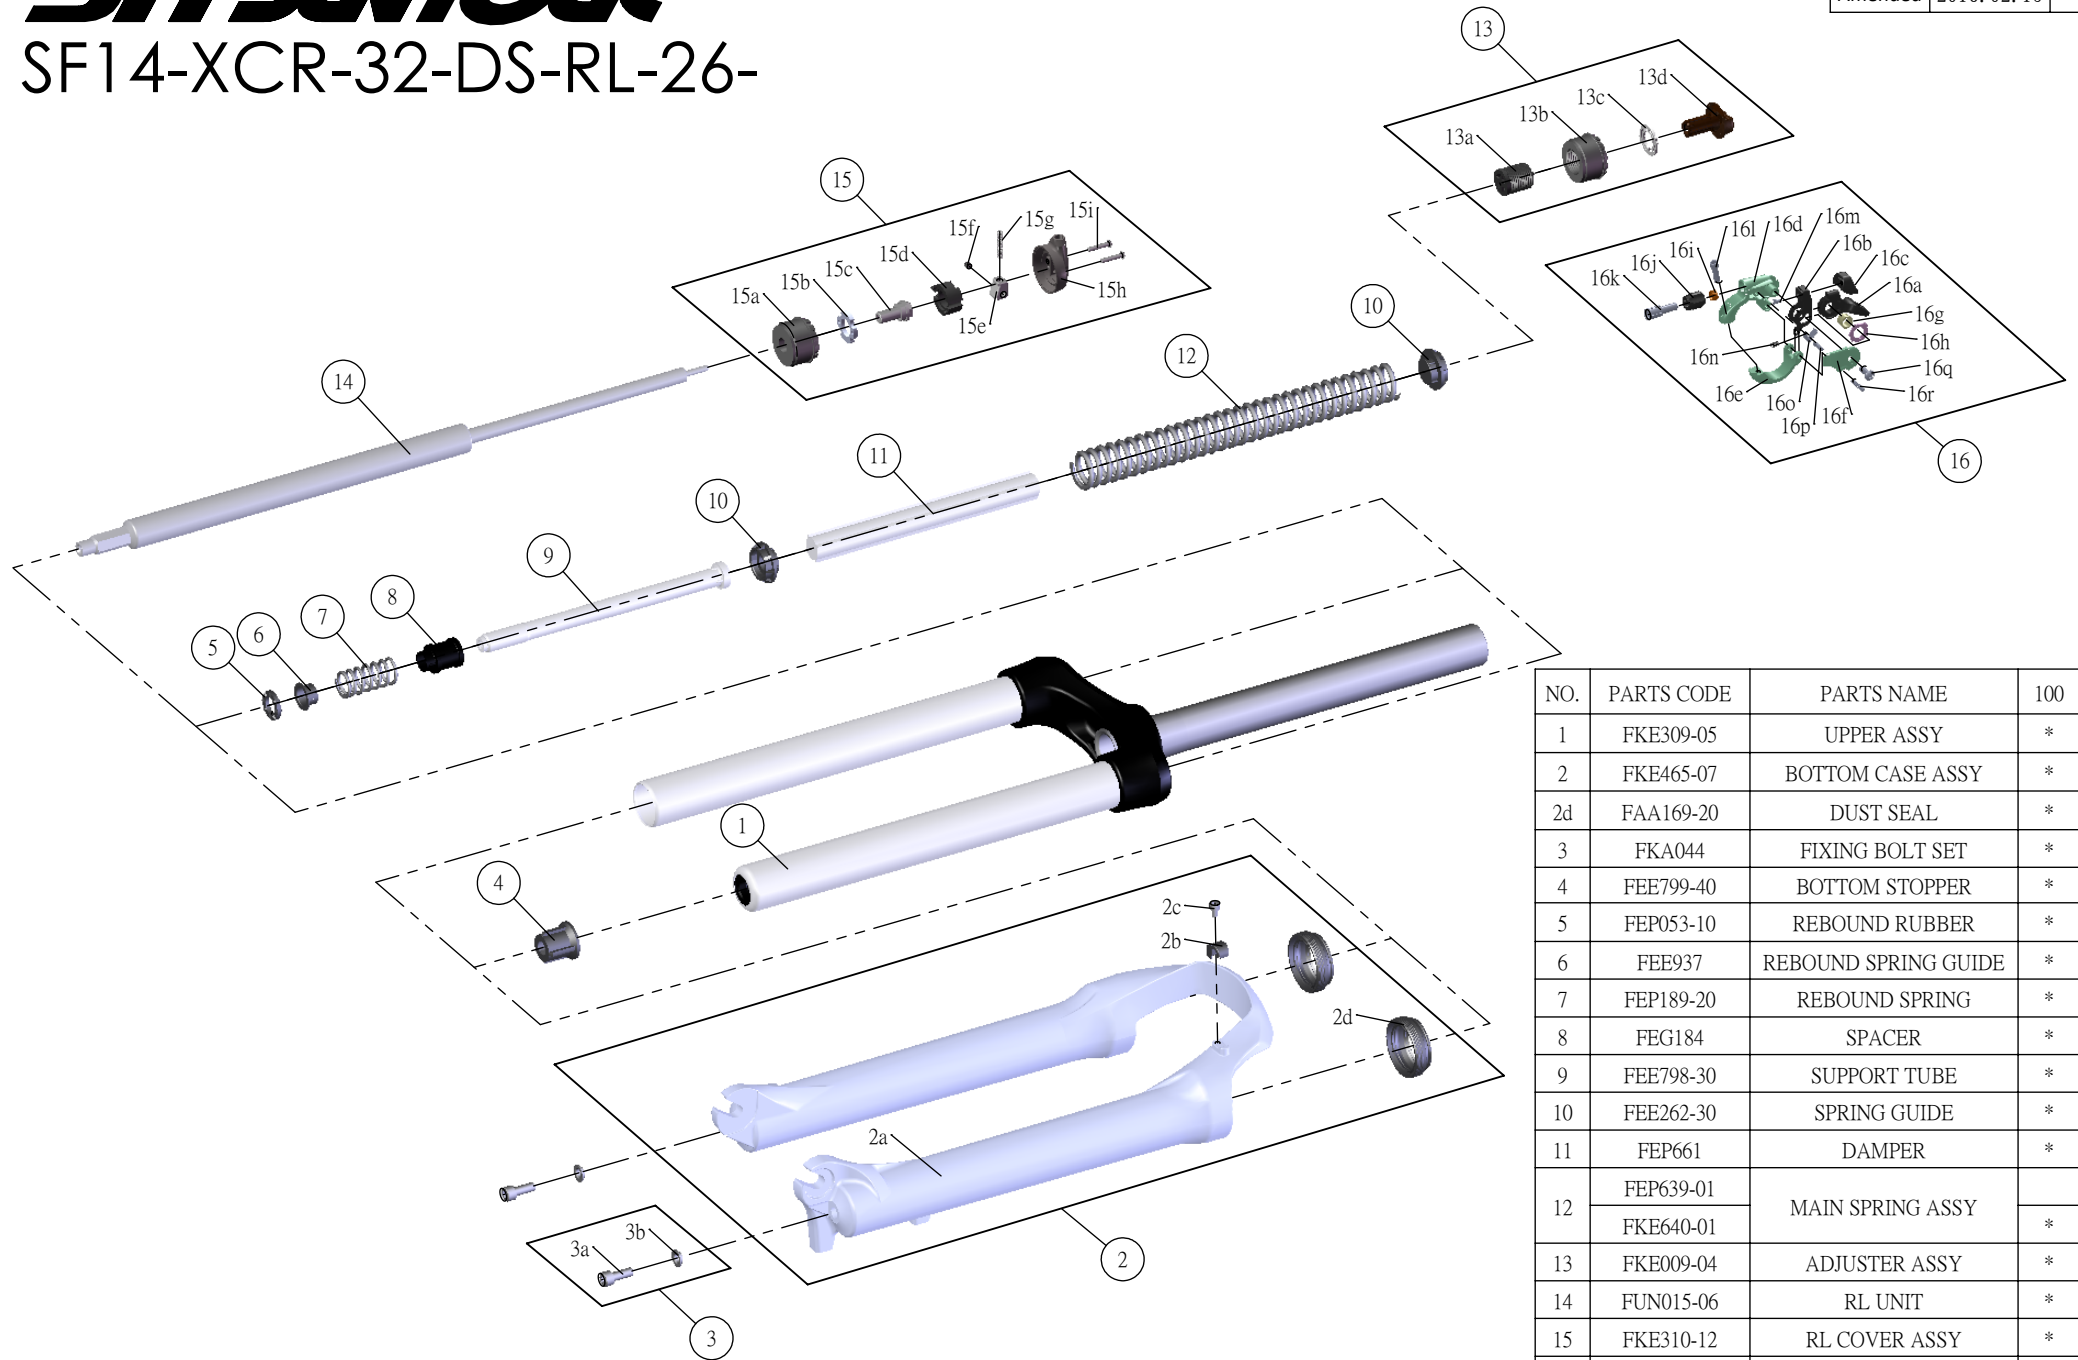

SR SUNTOUR

SF14-XCR-32-DS-RL-26-

Date	2013. 07. 01	Version	2
Amended	2016. 02. 19		

NO.	PARTS CODE	PARTS NAME	100	120	QT
1	FKE309-05	UPPER ASSY	*	*	1
2	FKE465-07	BOTTOM CASE ASSY	*	*	1
2d	FAA169-20	DUST SEAL	*	*	2
3	FKA044	FIXING BOLT SET	*	*	2
4	FEE799-40	BOTTOM STOPPER	*	*	1
5	FEP053-10	REBOUND RUBBER	*	*	1
6	FEE937	REBOUND SPRING GUIDE	*	*	1
7	FEP189-20	REBOUND SPRING	*	*	1
8	FEG184	SPACER	*		1
9	FEE798-30	SUPPORT TUBE	*	*	1
10	FEE262-30	SPRING GUIDE	*	*	2
11	FEP661	DAMPER	*	*	1
12	FEP639-01	MAIN SPRING ASSY		*	1
	FKE640-01		*		1
13	FKE009-04	ADJUSTER ASSY	*	*	1
14	FUN015-06	RL UNIT	*	*	1
15	FKE310-12	RL COVER ASSY	*	*	1
15a	FEE926-20	ADJUST CAP RL	*	*	1
15h	FEE939	RL COVER	*	*	1
△ 16	SL15SC-RLO	REMOTE LEVER ASSY	*	*	1