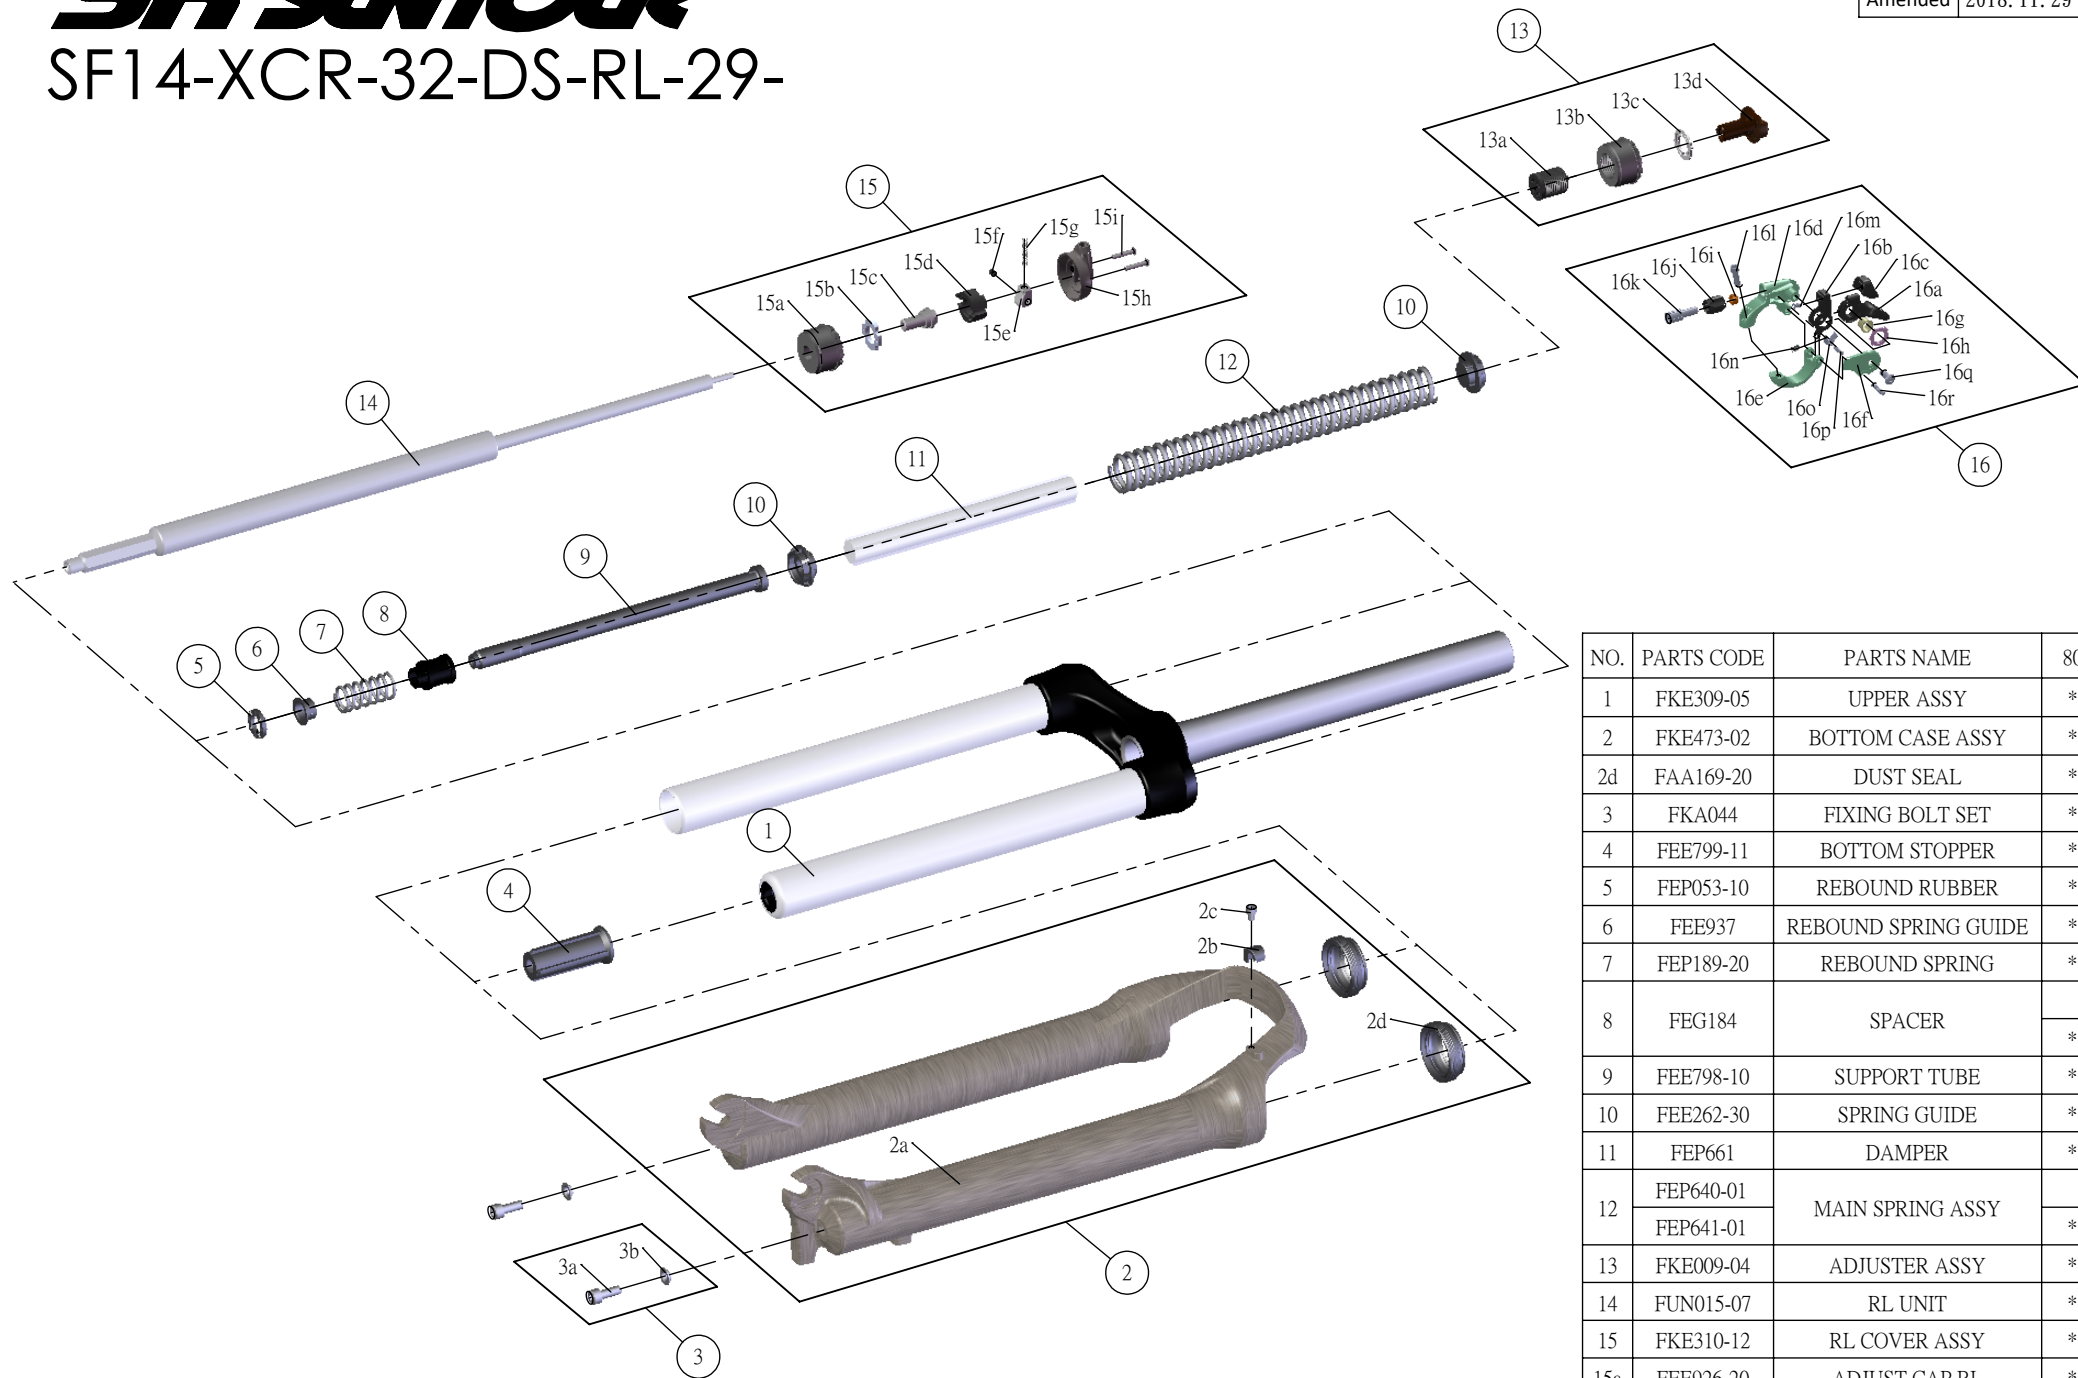

SR SUNTOUR

SF14-XCR-32-DS-RL-29-

Date	2013. 07. 02	Version	3
Amended	2018. 11. 29		

NO.	PARTS CODE	PARTS NAME	80	100	QT
1	FKE309-05	UPPER ASSY	*	*	1
2	FKE473-02	BOTTOM CASE ASSY	*	*	1
2d	FAA169-20	DUST SEAL	*	*	2
3	FKA044	FIXING BOLT SET	*	*	2
4	FEE799-11	BOTTOM STOPPER	*	*	1
5	FEP053-10	REBOUND RUBBER	*	*	1
6	FEE937	REBOUND SPRING GUIDE	*	*	1
7	FEP189-20	REBOUND SPRING	*	*	1
8	FEG184	SPACER		*	1
			*		2
9	FEE798-10	SUPPORT TUBE	*	*	1
10	FEE262-30	SPRING GUIDE	*	*	2
11	FEP661	DAMPER	*	*	1
12	FEP640-01	MAIN SPRING ASSY		*	1
	FEP641-01		*		1
13	FKE009-04	ADJUSTER ASSY	*	*	1
14	FUN015-07	RL UNIT	*	*	1
15	FKE310-12	RL COVER ASSY	*	*	1
15a	FEE926-20	ADJUST CAP RL	*	*	1
15h	FEE939	RL COVER	*	*	1
△ 16	SL15SC-RLO	REMOTE LEVER ASSY	*	*	1