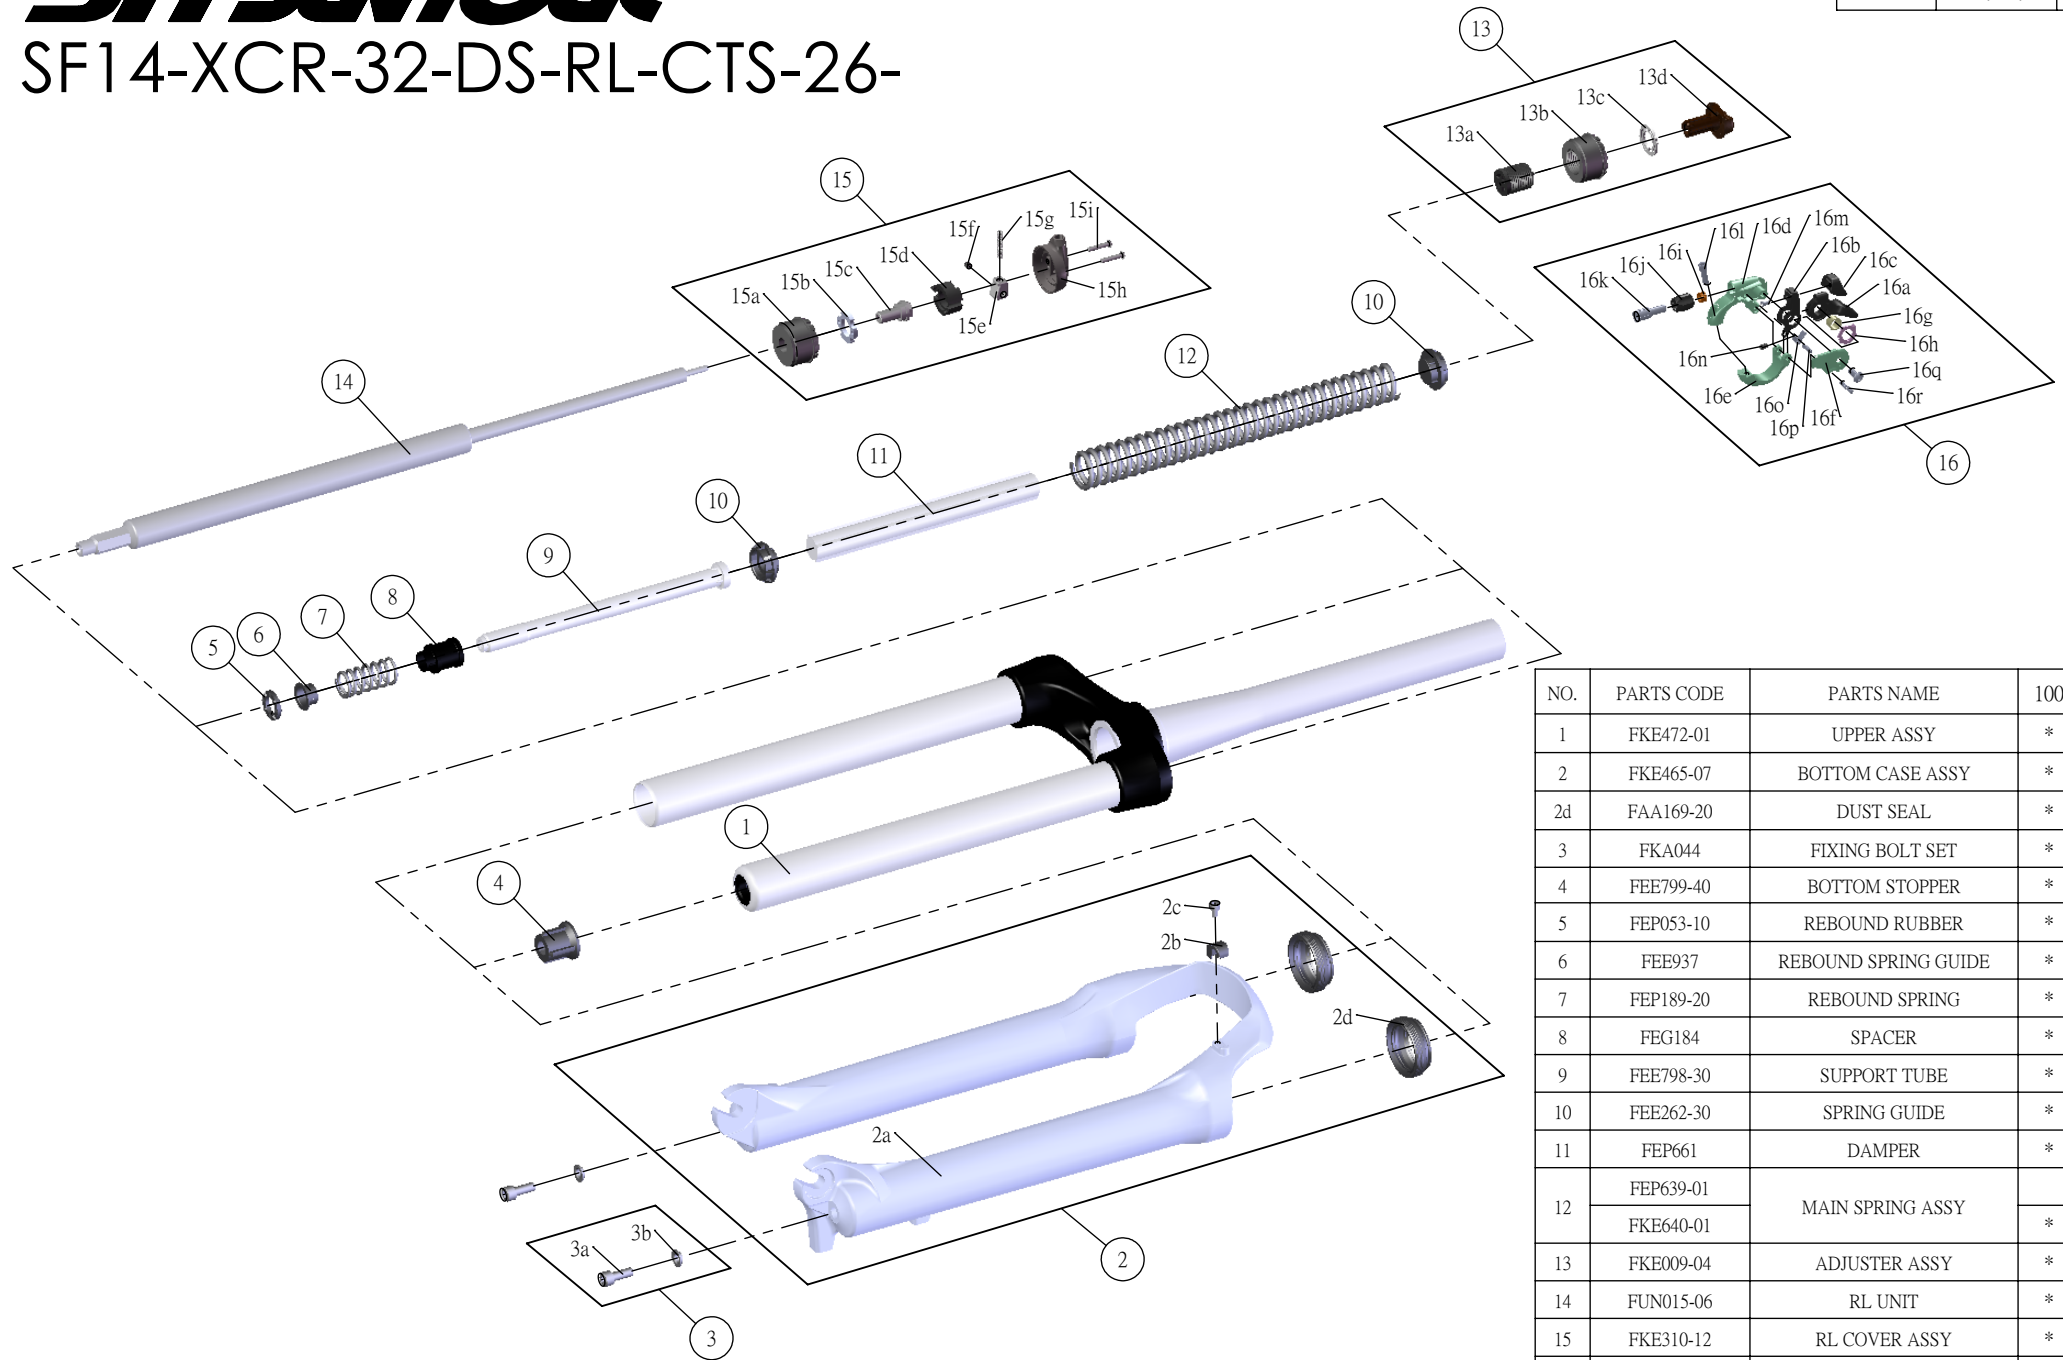

## SF14-XCR-32-DS-RL-CTS-26-

Date	2013. 07. 01	Version	2
Amended	2016. 02. 19		

NO.	PARTS CODE	PARTS NAME	100	120	QT
1	FKE472-01	UPPER ASSY	*	*	1
2	FKE465-07	BOTTOM CASE ASSY	*	*	1
2d	FAA169-20	DUST SEAL	*	*	2
3	FKA044	FIXING BOLT SET	*	*	2
4	FEE799-40	BOTTOM STOPPER	*	*	1
5	FEP053-10	REBOUND RUBBER	*	*	1
6	FEE937	REBOUND SPRING GUIDE	*	*	1
7	FEP189-20	REBOUND SPRING	*	*	1
8	FEG184	SPACER	*		1
9	FEE798-30	SUPPORT TUBE	*	*	1
10	FEE262-30	SPRING GUIDE	*	*	2
11	FEP661	DAMPER	*	*	1
12	FEP639-01	MAIN SPRING ASSY		*	1
	FKE640-01		*		1
13	FKE009-04	ADJUSTER ASSY	*	*	1
14	FUN015-06	RL UNIT	*	*	1
15	FKE310-12	RL COVER ASSY	*	*	1
15a	FEE926-20	ADJUST CAP RL	*	*	1
15h	FEE939	RL COVER	*	*	1
△ 16	SL15SC-RLO	REMOTE LEVER ASSY	*	*	1