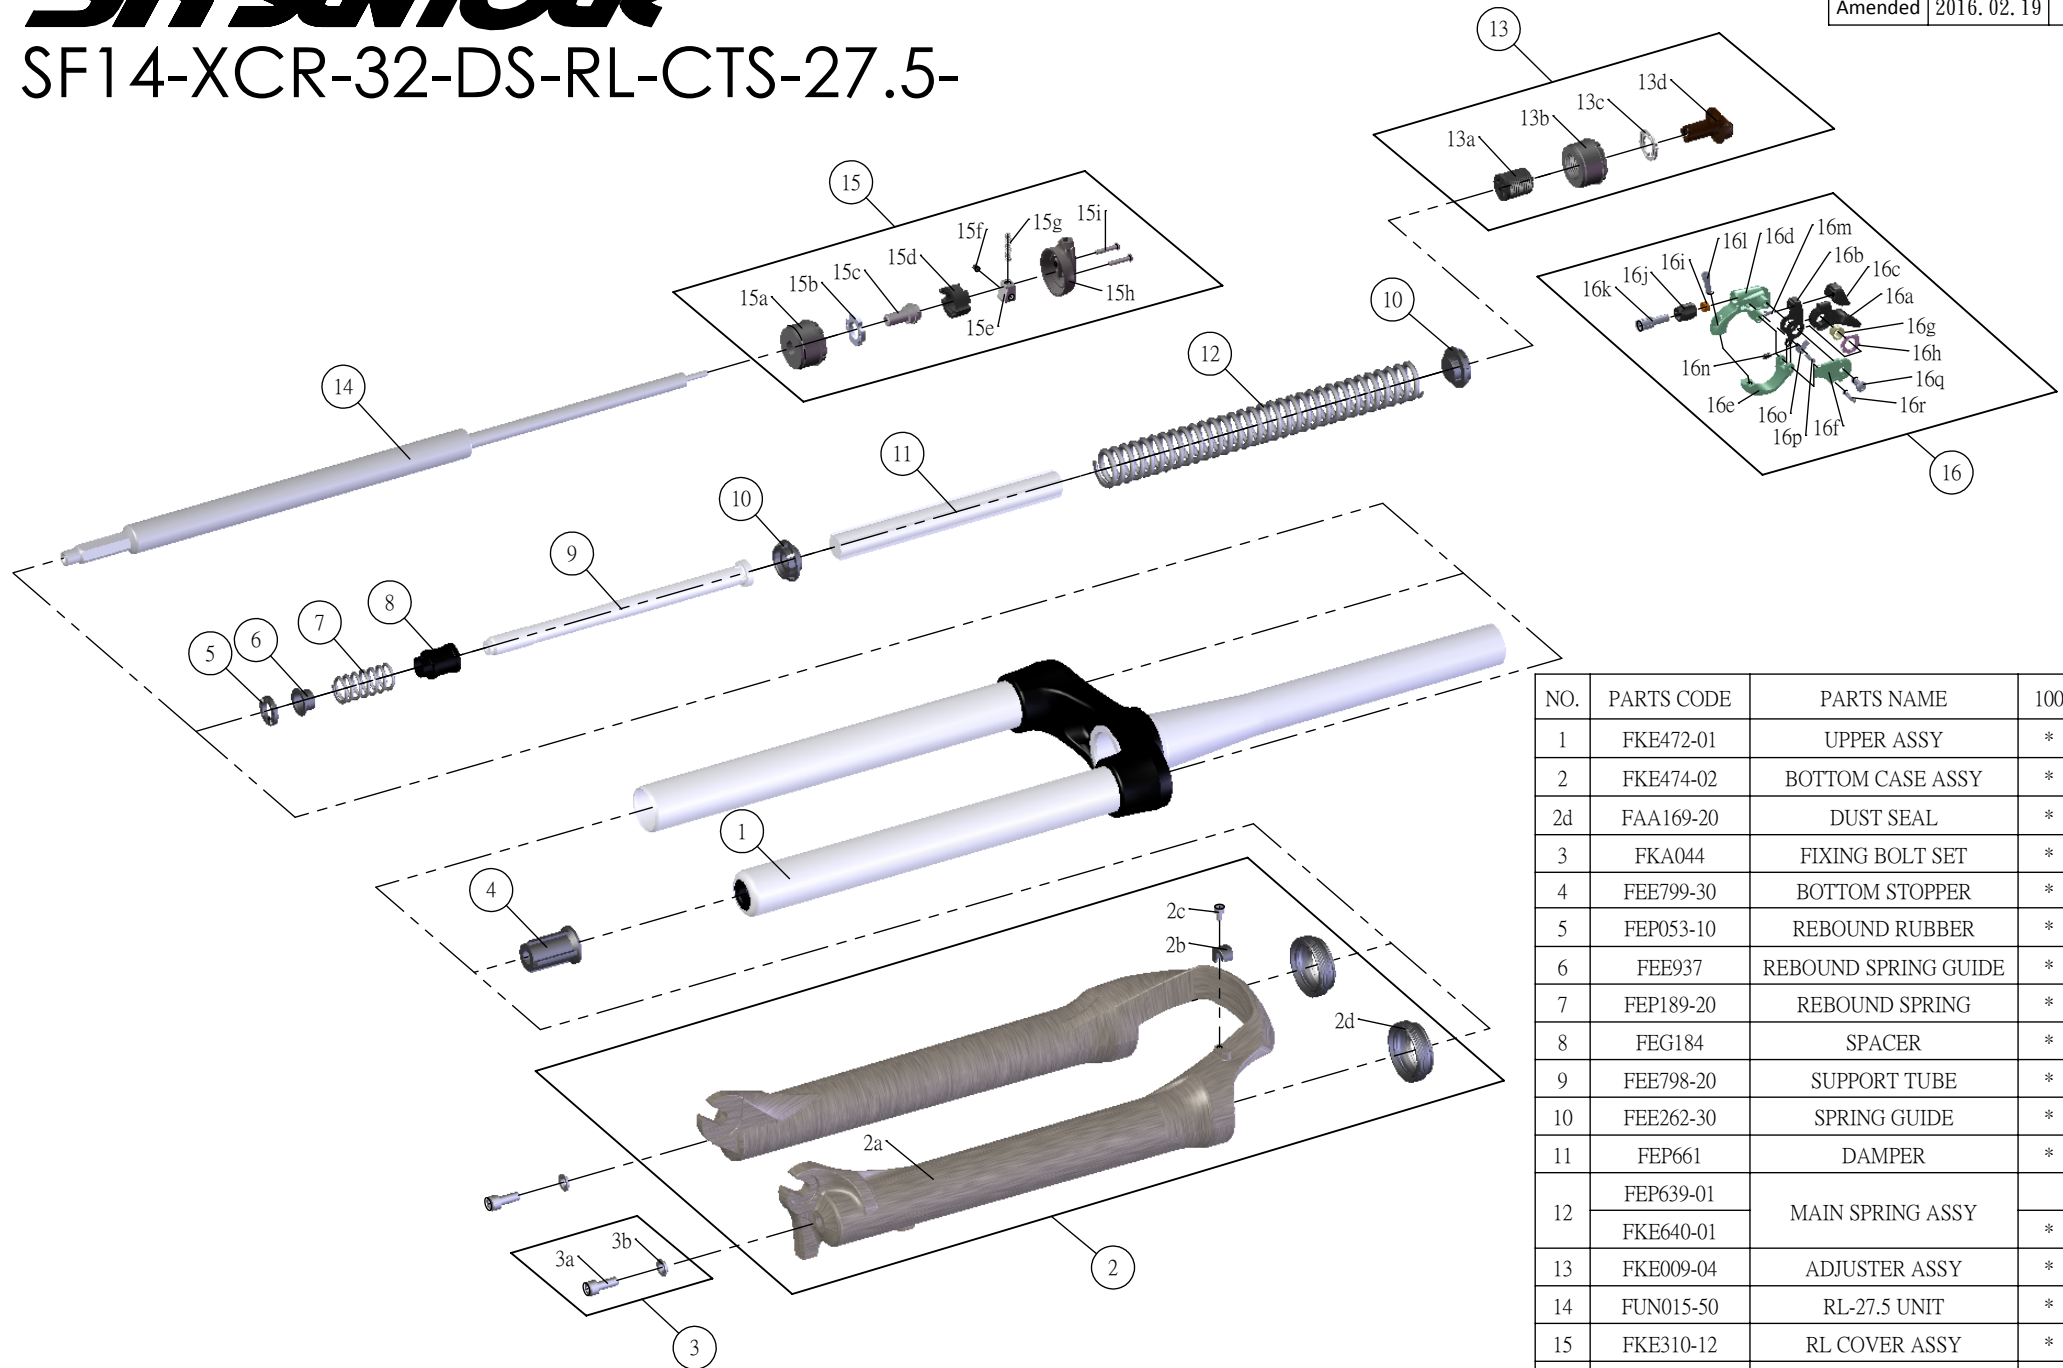

SUNTOUR

SF14-XCR-32-DS-RL-CTS-27.5-

Date	2013. 07. 01	Version	2
Amended	2016. 02. 19		

NO.	PARTS CODE	PARTS NAME	100	120	QT
1	FKE472-01	UPPER ASSY	*	*	1
2	FKE474-02	BOTTOM CASE ASSY	*	*	1
2d	FAA169-20	DUST SEAL	*	*	2
3	FKA044	FIXING BOLT SET	*	*	2
4	FEE799-30	BOTTOM STOPPER	*	*	1
5	FEP053-10	REBOUND RUBBER	*	*	1
6	FEE937	REBOUND SPRING GUIDE	*	*	1
7	FEP189-20	REBOUND SPRING	*	*	1
8	FEG184	SPACER	*		1
9	FEE798-20	SUPPORT TUBE	*	*	1
10	FEE262-30	SPRING GUIDE	*	*	2
11	FEP661	DAMPER	*	*	1
12	FEP639-01	MAIN SPRING ASSY		*	1
	FKE640-01		*		1
13	FKE009-04	ADJUSTER ASSY	*	*	1
14	FUN015-50	RL-27.5 UNIT	*	*	1
15	FKE310-12	RL COVER ASSY	*	*	1
15a	FEE926-20	ADJUST CAP RL	*	*	1
15h	FEE939	RL COVER	*	*	1
△ 16	SL15SC-RLO	REMOTE LEVER ASSY	*	*	1