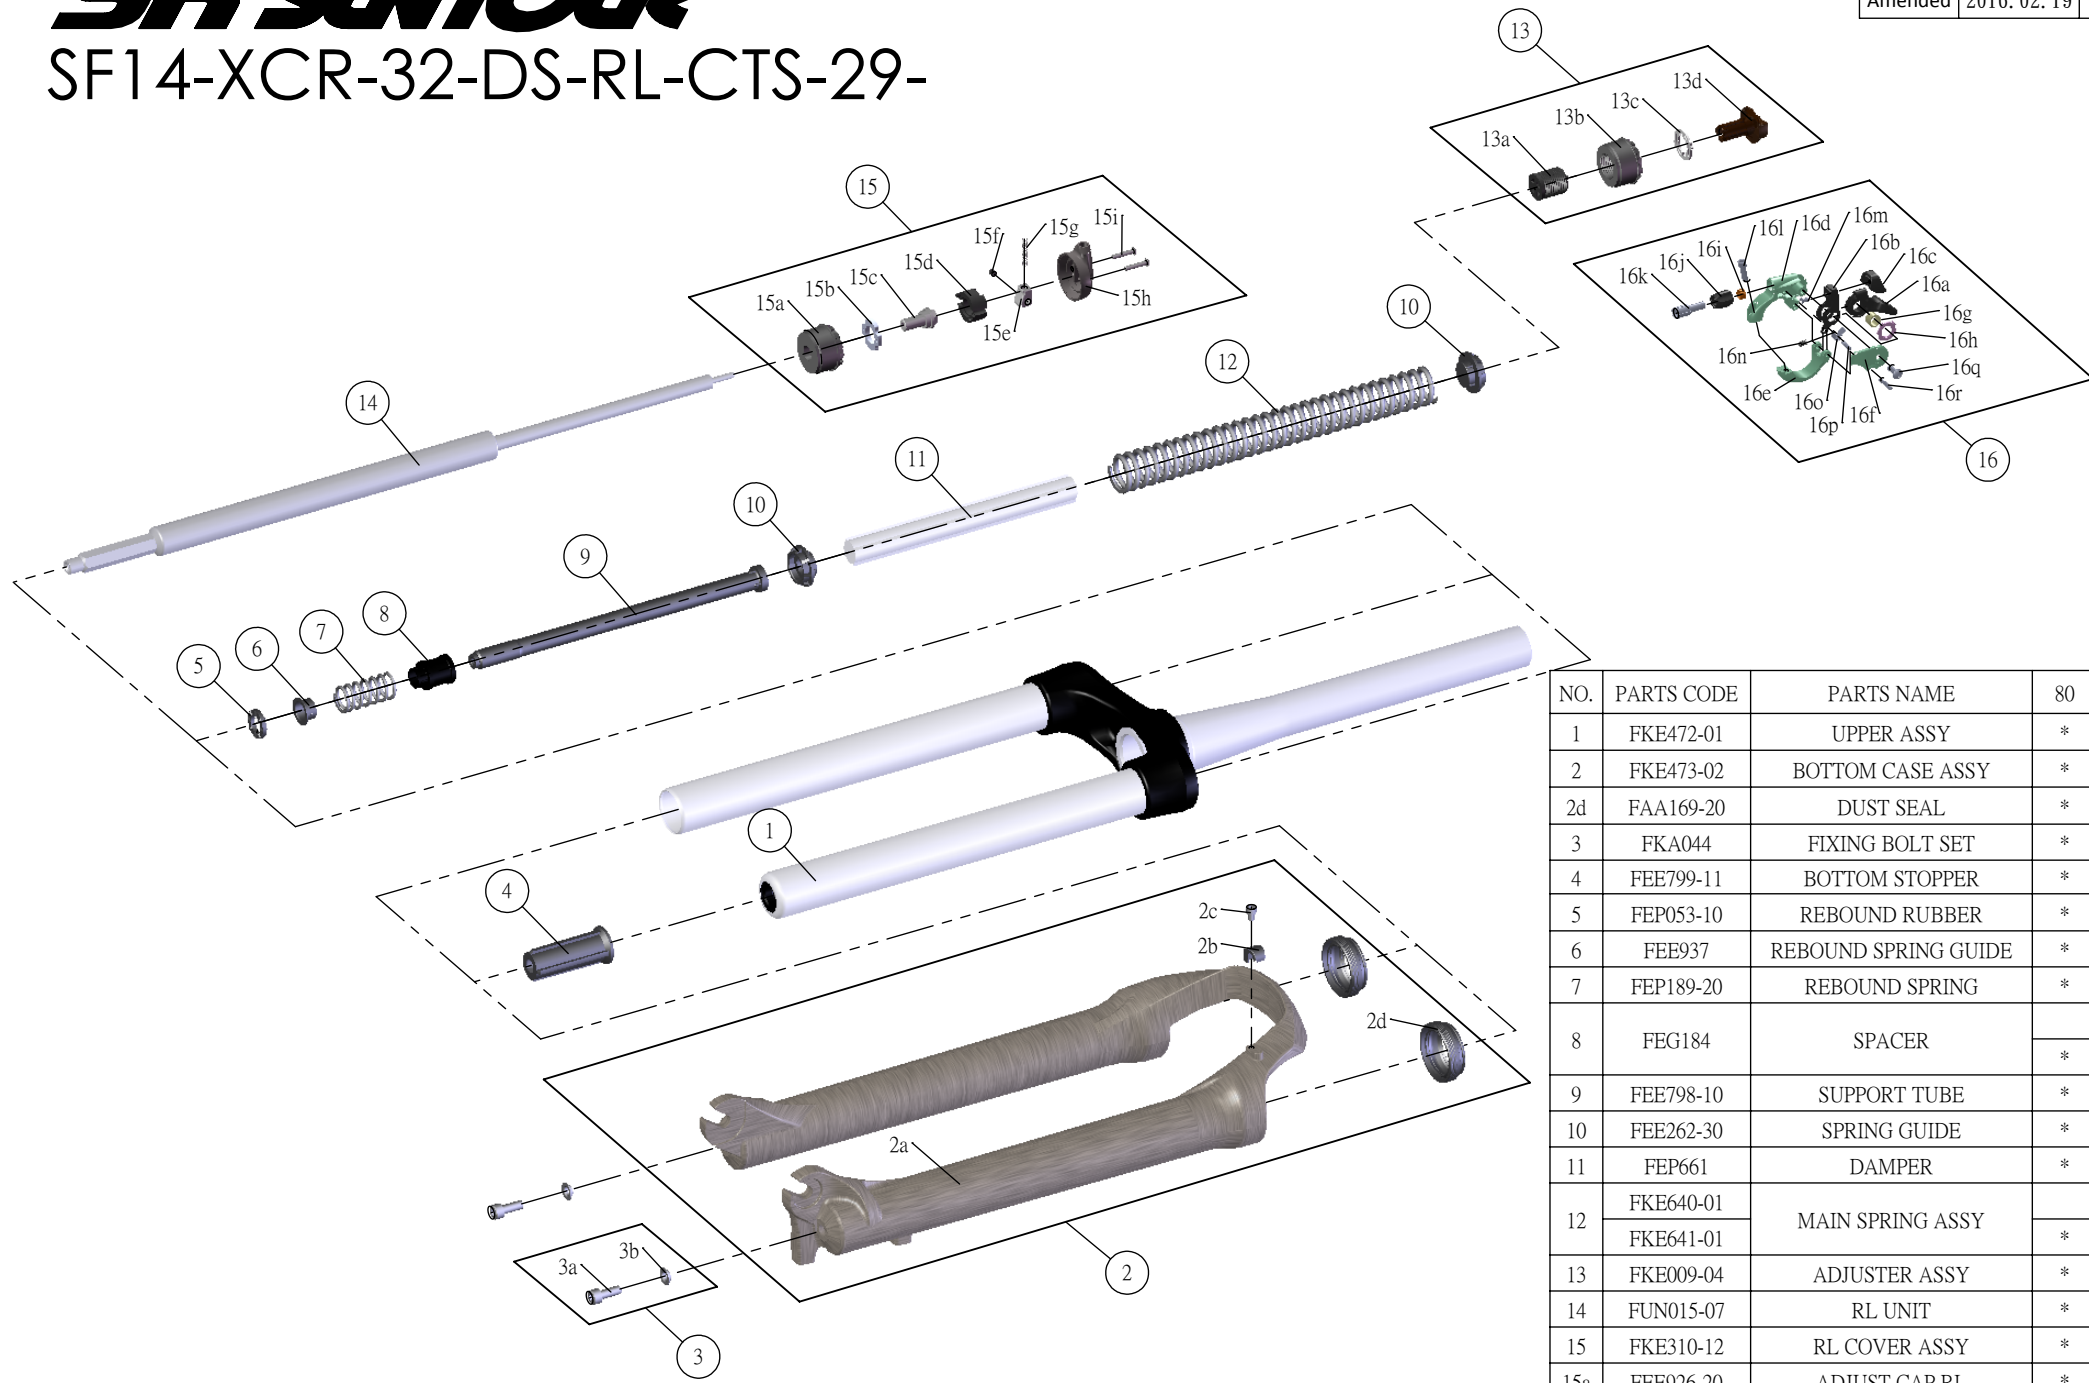

SR SUNTOUR

SF14-XCR-32-DS-RL-CTS-29-

Date	2013. 07. 02	Version	2
Amended	2016. 02. 19		

NO.	PARTS CODE	PARTS NAME	80	100	QT
1	FKE472-01	UPPER ASSY	*	*	1
2	FKE473-02	BOTTOM CASE ASSY	*	*	1
2d	FAA169-20	DUST SEAL	*	*	2
3	FKA044	FIXING BOLT SET	*	*	2
4	FEE799-11	BOTTOM STOPPER	*	*	1
5	FEP053-10	REBOUND RUBBER	*	*	1
6	FEE937	REBOUND SPRING GUIDE	*	*	1
7	FEP189-20	REBOUND SPRING	*	*	1
8	FEG184	SPACER		*	1
			*		2
9	FEE798-10	SUPPORT TUBE	*	*	1
10	FEE262-30	SPRING GUIDE	*	*	2
11	FEP661	DAMPER	*	*	1
12	FKE640-01	MAIN SPRING ASSY		*	1
	FKE641-01		*		1
13	FKE009-04	ADJUSTER ASSY	*	*	1
14	FUN015-07	RL UNIT	*	*	1
15	FKE310-12	RL COVER ASSY	*	*	1
15a	FEE926-20	ADJUST CAP RL	*	*	1
15h	FEE939	RL COVER	*	*	1
△ 16	SL15SC-RLO	REMOTE LEVER ASSY	*	*	1