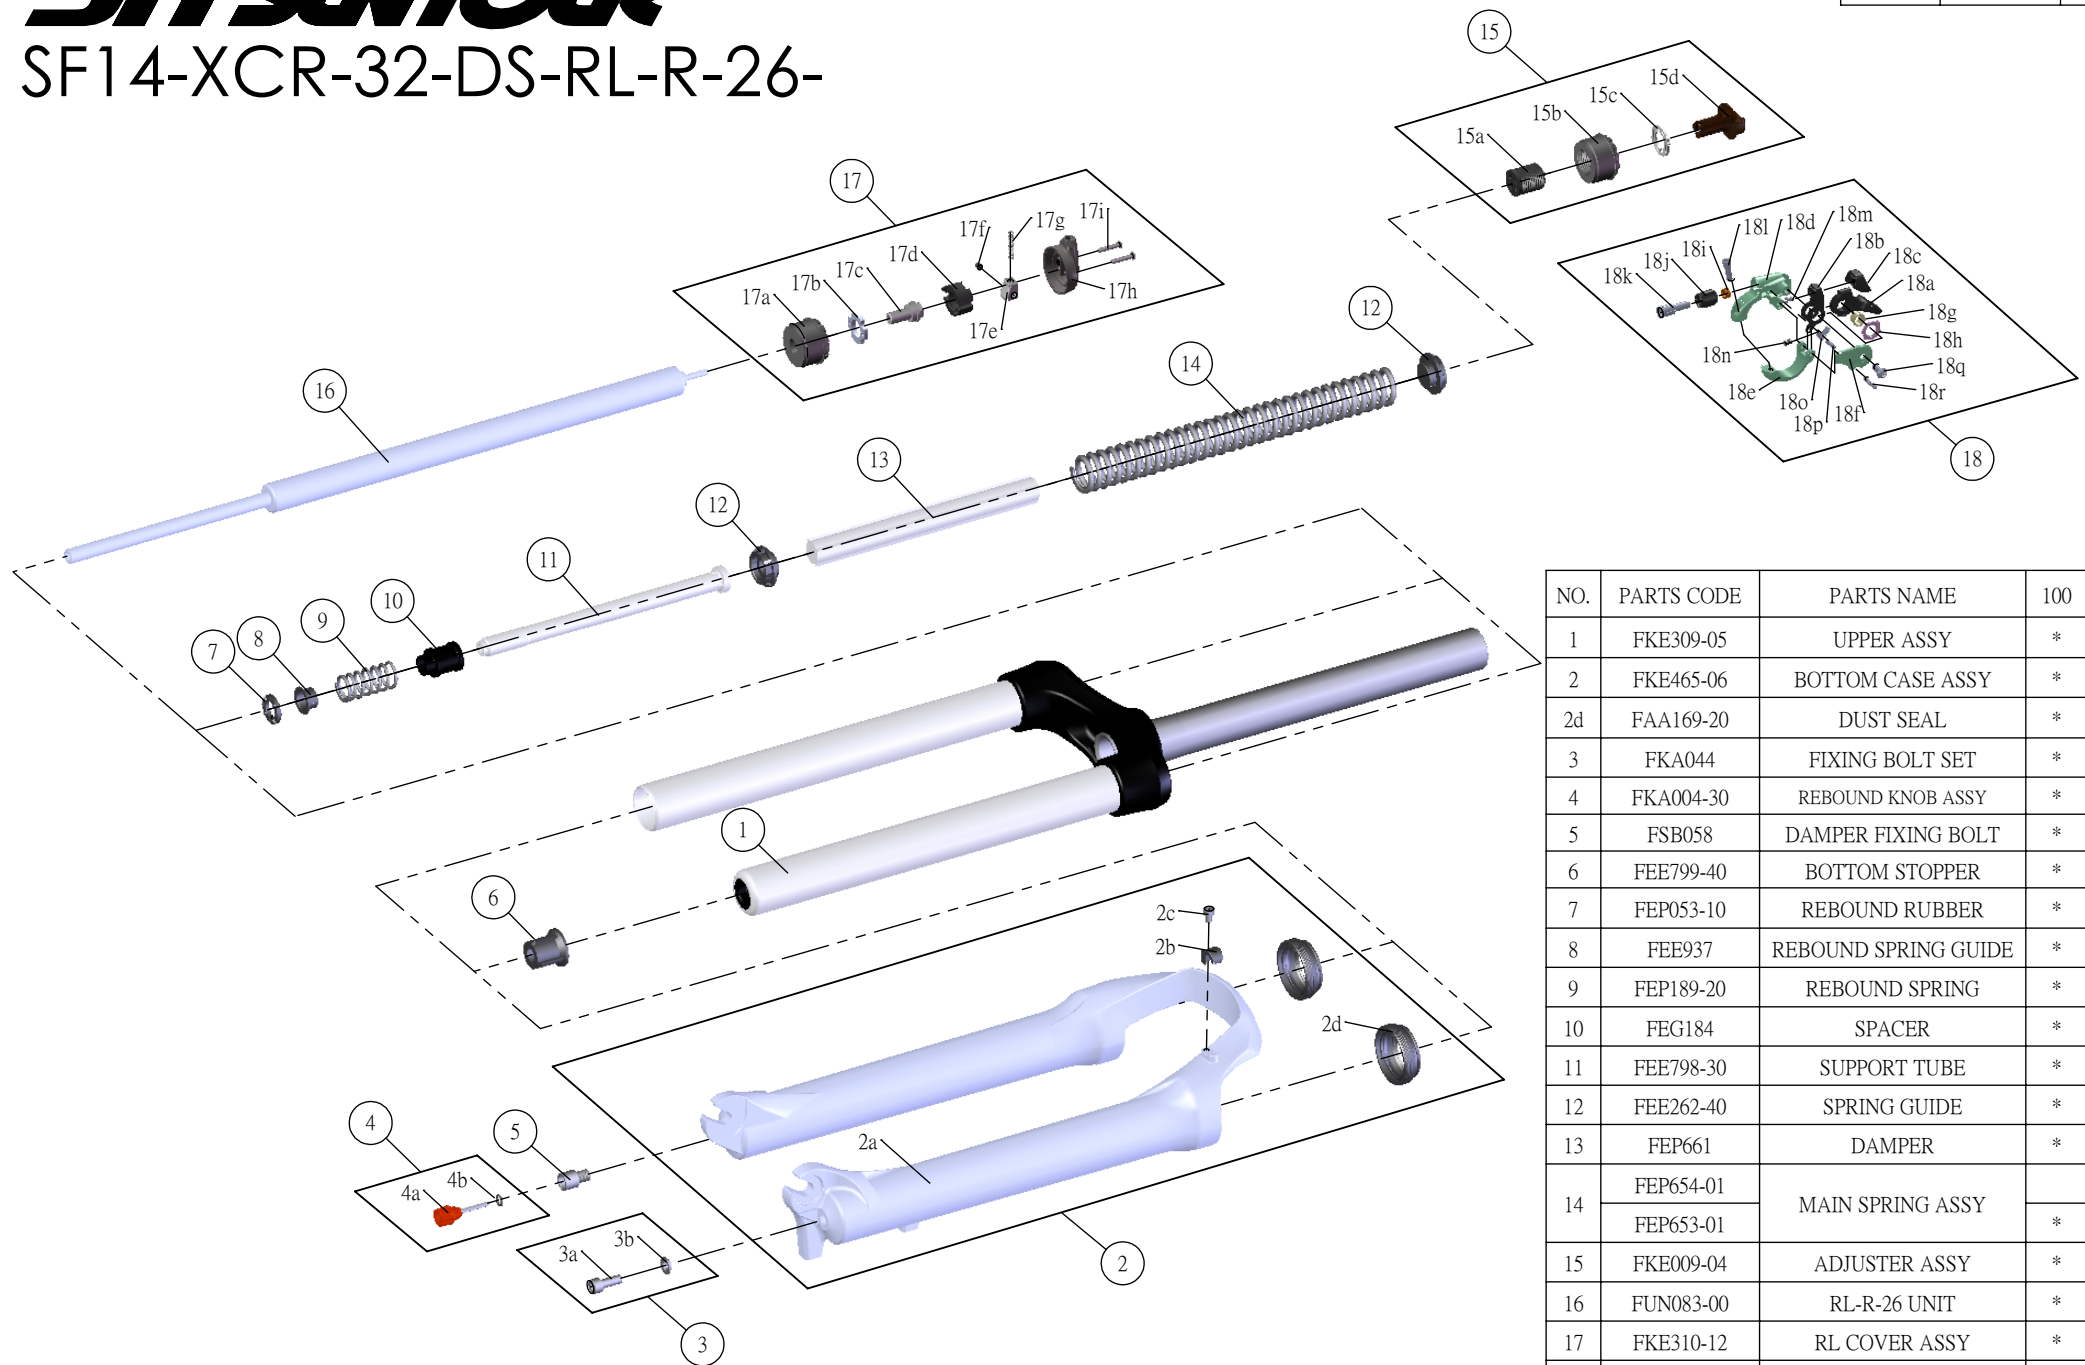

SR SUNTOUR

SF14-XCR-32-DS-RL-R-26-

Date	2013. 07. 01	Version	3
Amended	2016. 02. 19		

NO.	PARTS CODE	PARTS NAME	100	120	QT
1	FKE309-05	UPPER ASSY	*	*	1
2	FKE465-06	BOTTOM CASE ASSY	*	*	1
2d	FAA169-20	DUST SEAL	*	*	2
3	FKA044	FIXING BOLT SET	*	*	1
4	FKA004-30	REBOUND KNOB ASSY	*	*	1
5	FSB058	DAMPER FIXING BOLT	*	*	1
6	FEE799-40	BOTTOM STOPPER	*	*	1
7	FEP053-10	REBOUND RUBBER	*	*	1
8	FEE937	REBOUND SPRING GUIDE	*	*	1
9	FEP189-20	REBOUND SPRING	*	*	1
10	FEG184	SPACER	*		1
11	FEE798-30	SUPPORT TUBE	*	*	1
12	FEE262-40	SPRING GUIDE	*	*	2
13	FEP661	DAMPER	*	*	1
14	FEP654-01	MAIN SPRING ASSY		*	1
	FEP653-01		*		1
15	FKE009-04	ADJUSTER ASSY	*	*	1
16	FUN083-00	RL-R-26 UNIT	*	*	1
17	FKE310-12	RL COVER ASSY	*	*	1
17a	FEE926-20	ADJUST CAP RL	*	*	1
17h	FEE939	RL COVER	*	*	1
△ 18	SL15SC-RLO	REMOTE LEVER ASSY	*	*	1