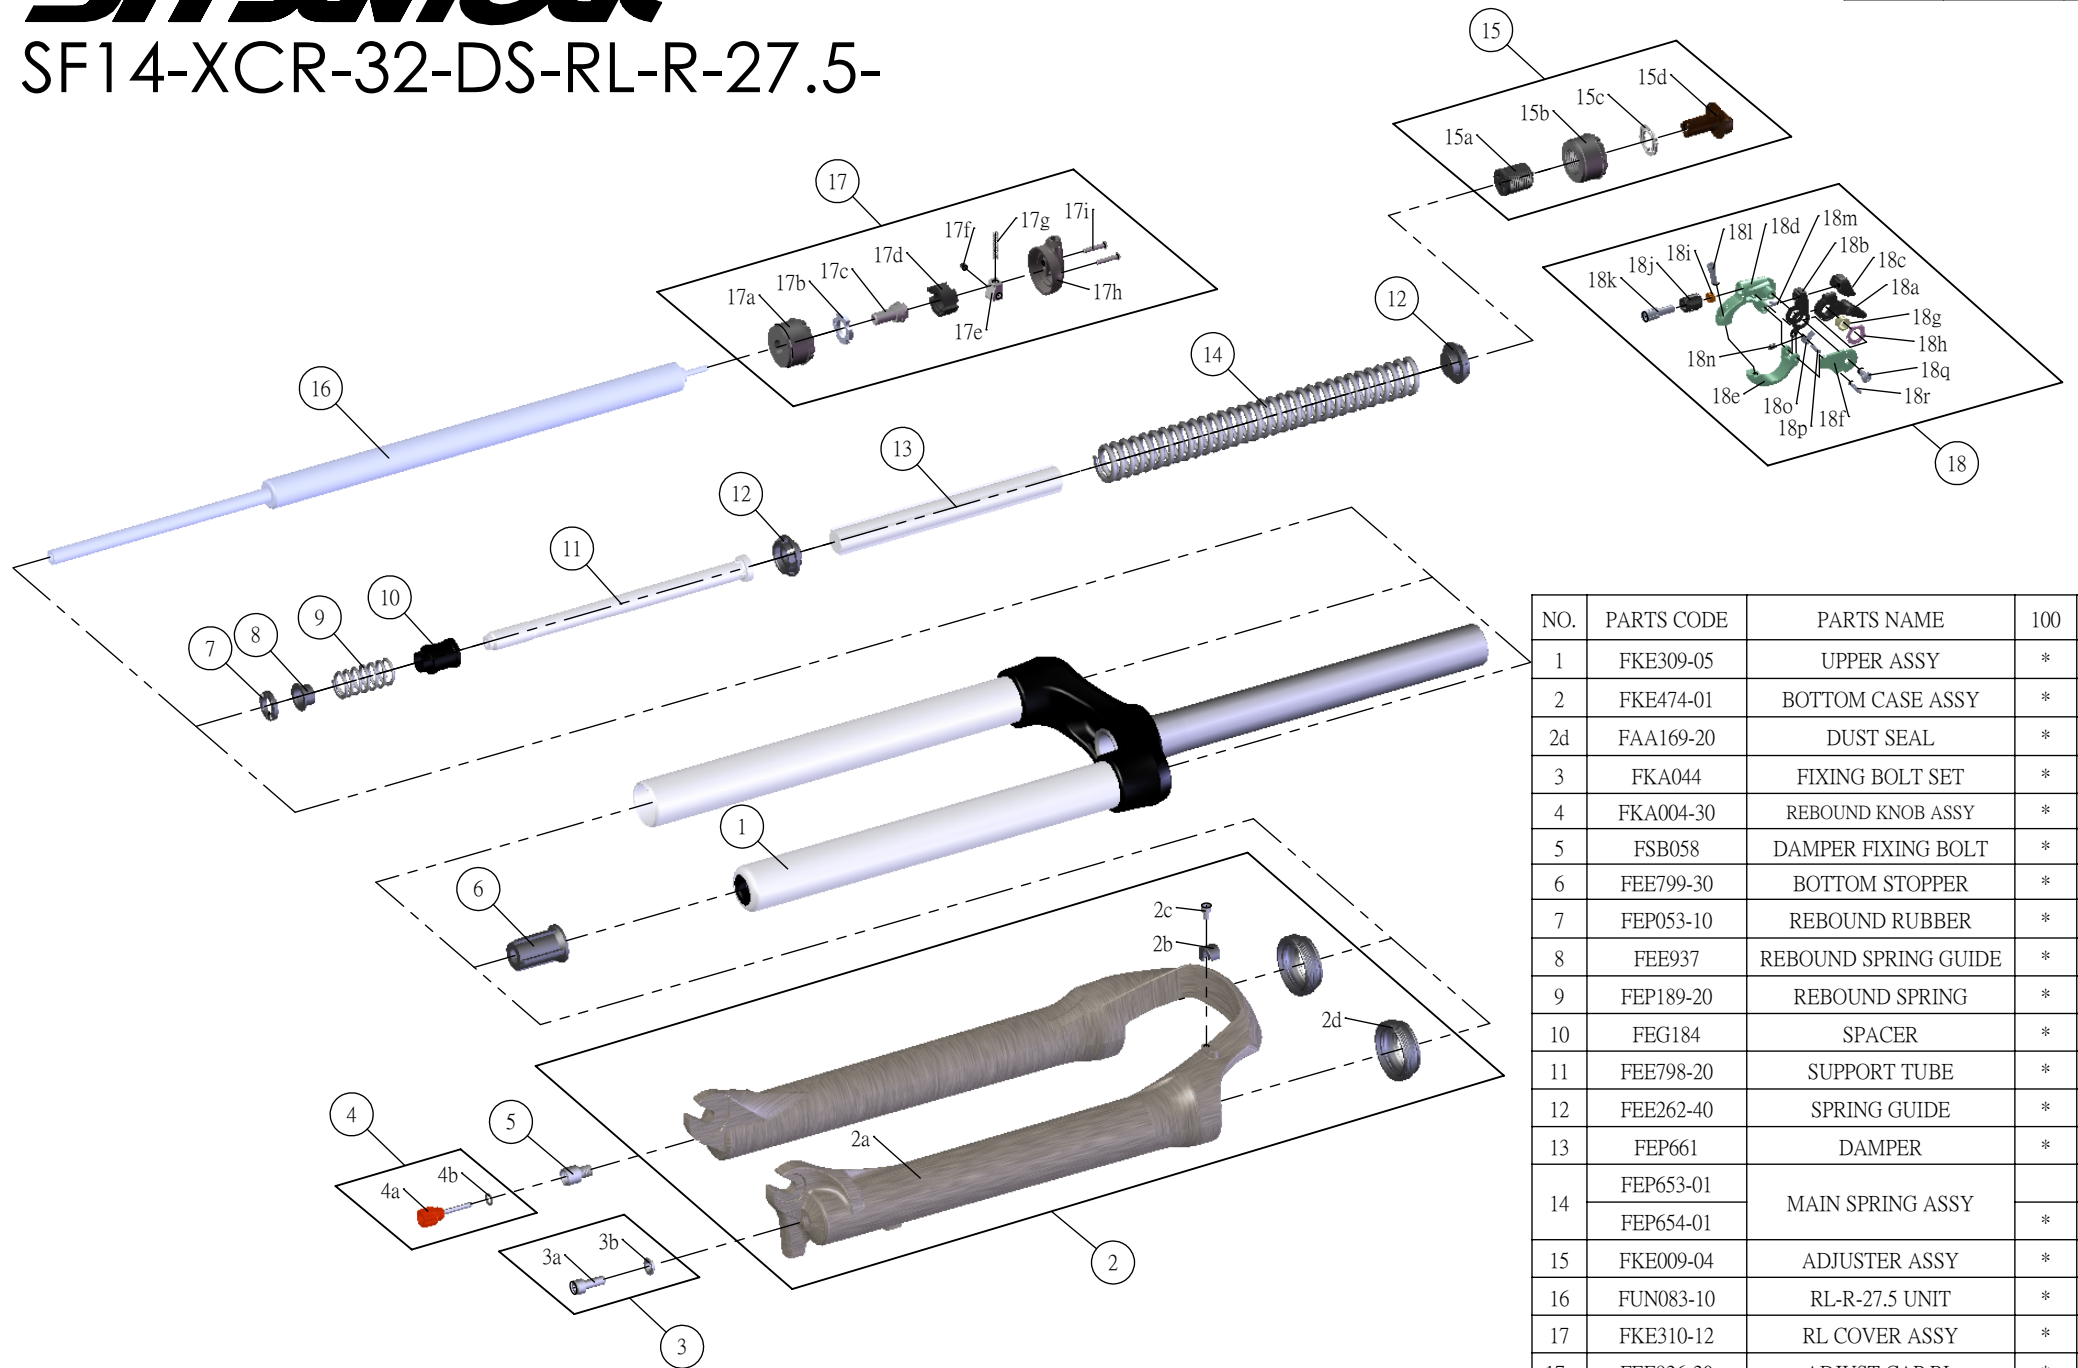

SR SUNTOUR

SF14-XCR-32-DS-RL-R-27.5-

Date	2013. 07. 01	Version	3
Amended	2016. 02. 19		

NO.	PARTS CODE	PARTS NAME	100	120	QT
1	FKE309-05	UPPER ASSY	*	*	1
2	FKE474-01	BOTTOM CASE ASSY	*	*	1
2d	FAA169-20	DUST SEAL	*	*	2
3	FKA044	FIXING BOLT SET	*	*	1
4	FKA004-30	REBOUND KNOB ASSY	*	*	1
5	FSB058	DAMPER FIXING BOLT	*	*	1
6	FEE799-30	BOTTOM STOPPER	*	*	1
7	FEP053-10	REBOUND RUBBER	*	*	1
8	FEE937	REBOUND SPRING GUIDE	*	*	1
9	FEP189-20	REBOUND SPRING	*	*	1
10	FEG184	SPACER	*		1
11	FEE798-20	SUPPORT TUBE	*	*	1
12	FEE262-40	SPRING GUIDE	*	*	2
13	FEP661	DAMPER	*	*	1
14	FEP653-01	MAIN SPRING ASSY		*	1
	FEP654-01		*		1
15	FKE009-04	ADJUSTER ASSY	*	*	1
16	FUN083-10	RL-R-27.5 UNIT	*	*	1
17	FKE310-12	RL COVER ASSY	*	*	1
17a	FEE926-20	ADJUST CAP RL	*	*	1
17h	FEE939	RL COVER	*	*	1
△ 18	SL15SC-RLO	REMOTE LEVER ASSY	*	*	1