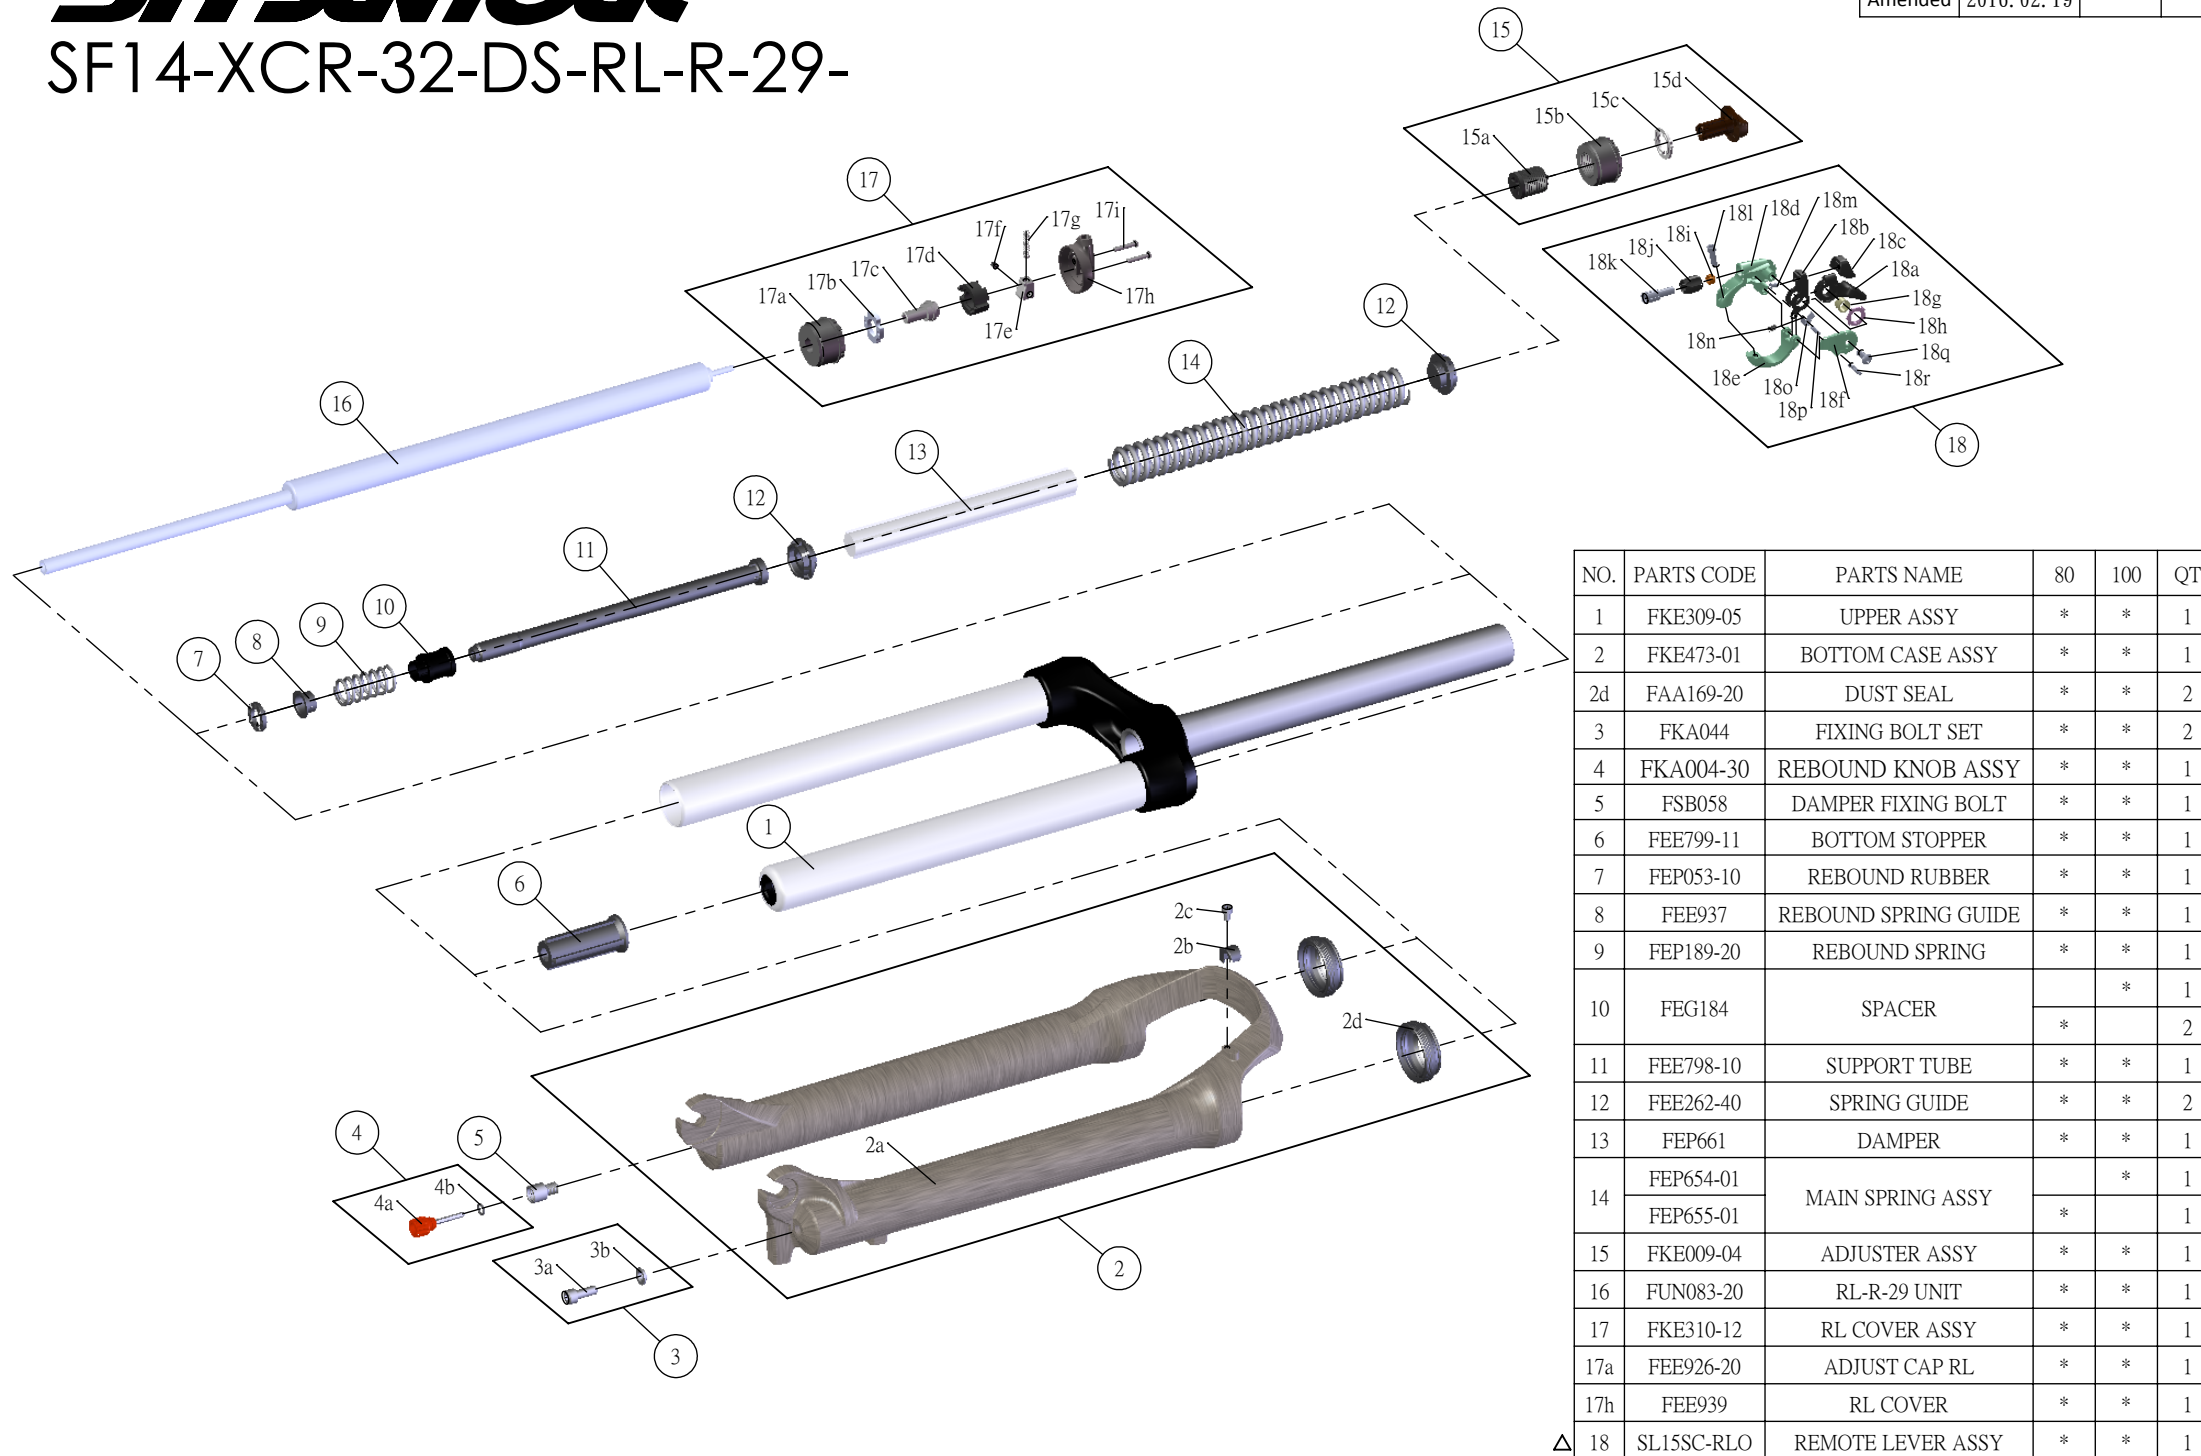

SR SUNTOUR

SF14-XCR-32-DS-RL-R-29-

| | | | |
|---------|--------------|---------|---|
| Date | 2013. 07. 02 | Version | 3 |
| Amended | 2016. 02. 19 | | |

| NO. | PARTS CODE | PARTS NAME | 80 | 100 | QT |
|------|------------|----------------------|----|-----|----|
| 1 | FKE309-05 | UPPER ASSY | * | * | 1 |
| 2 | FKE473-01 | BOTTOM CASE ASSY | * | * | 1 |
| 2d | FAA169-20 | DUST SEAL | * | * | 2 |
| 3 | FKA044 | FIXING BOLT SET | * | * | 2 |
| 4 | FKA004-30 | REBOUND KNOB ASSY | * | * | 1 |
| 5 | FSB058 | DAMPER FIXING BOLT | * | * | 1 |
| 6 | FEE799-11 | BOTTOM STOPPER | * | * | 1 |
| 7 | FEP053-10 | REBOUND RUBBER | * | * | 1 |
| 8 | FEE937 | REBOUND SPRING GUIDE | * | * | 1 |
| 9 | FEP189-20 | REBOUND SPRING | * | * | 1 |
| 10 | FEG184 | SPACER | | * | 1 |
| | | | * | | 2 |
| 11 | FEE798-10 | SUPPORT TUBE | * | * | 1 |
| 12 | FEE262-40 | SPRING GUIDE | * | * | 2 |
| 13 | FEP661 | DAMPER | * | * | 1 |
| 14 | FEP654-01 | MAIN SPRING ASSY | | * | 1 |
| | FEP655-01 | | * | | 1 |
| 15 | FKE009-04 | ADJUSTER ASSY | * | * | 1 |
| 16 | FUN083-20 | RL-R-29 UNIT | * | * | 1 |
| 17 | FKE310-12 | RL COVER ASSY | * | * | 1 |
| 17a | FEE926-20 | ADJUST CAP RL | * | * | 1 |
| 17h | FEE939 | RL COVER | * | * | 1 |
| △ 18 | SL15SC-RLO | REMOTE LEVER ASSY | * | * | 1 |