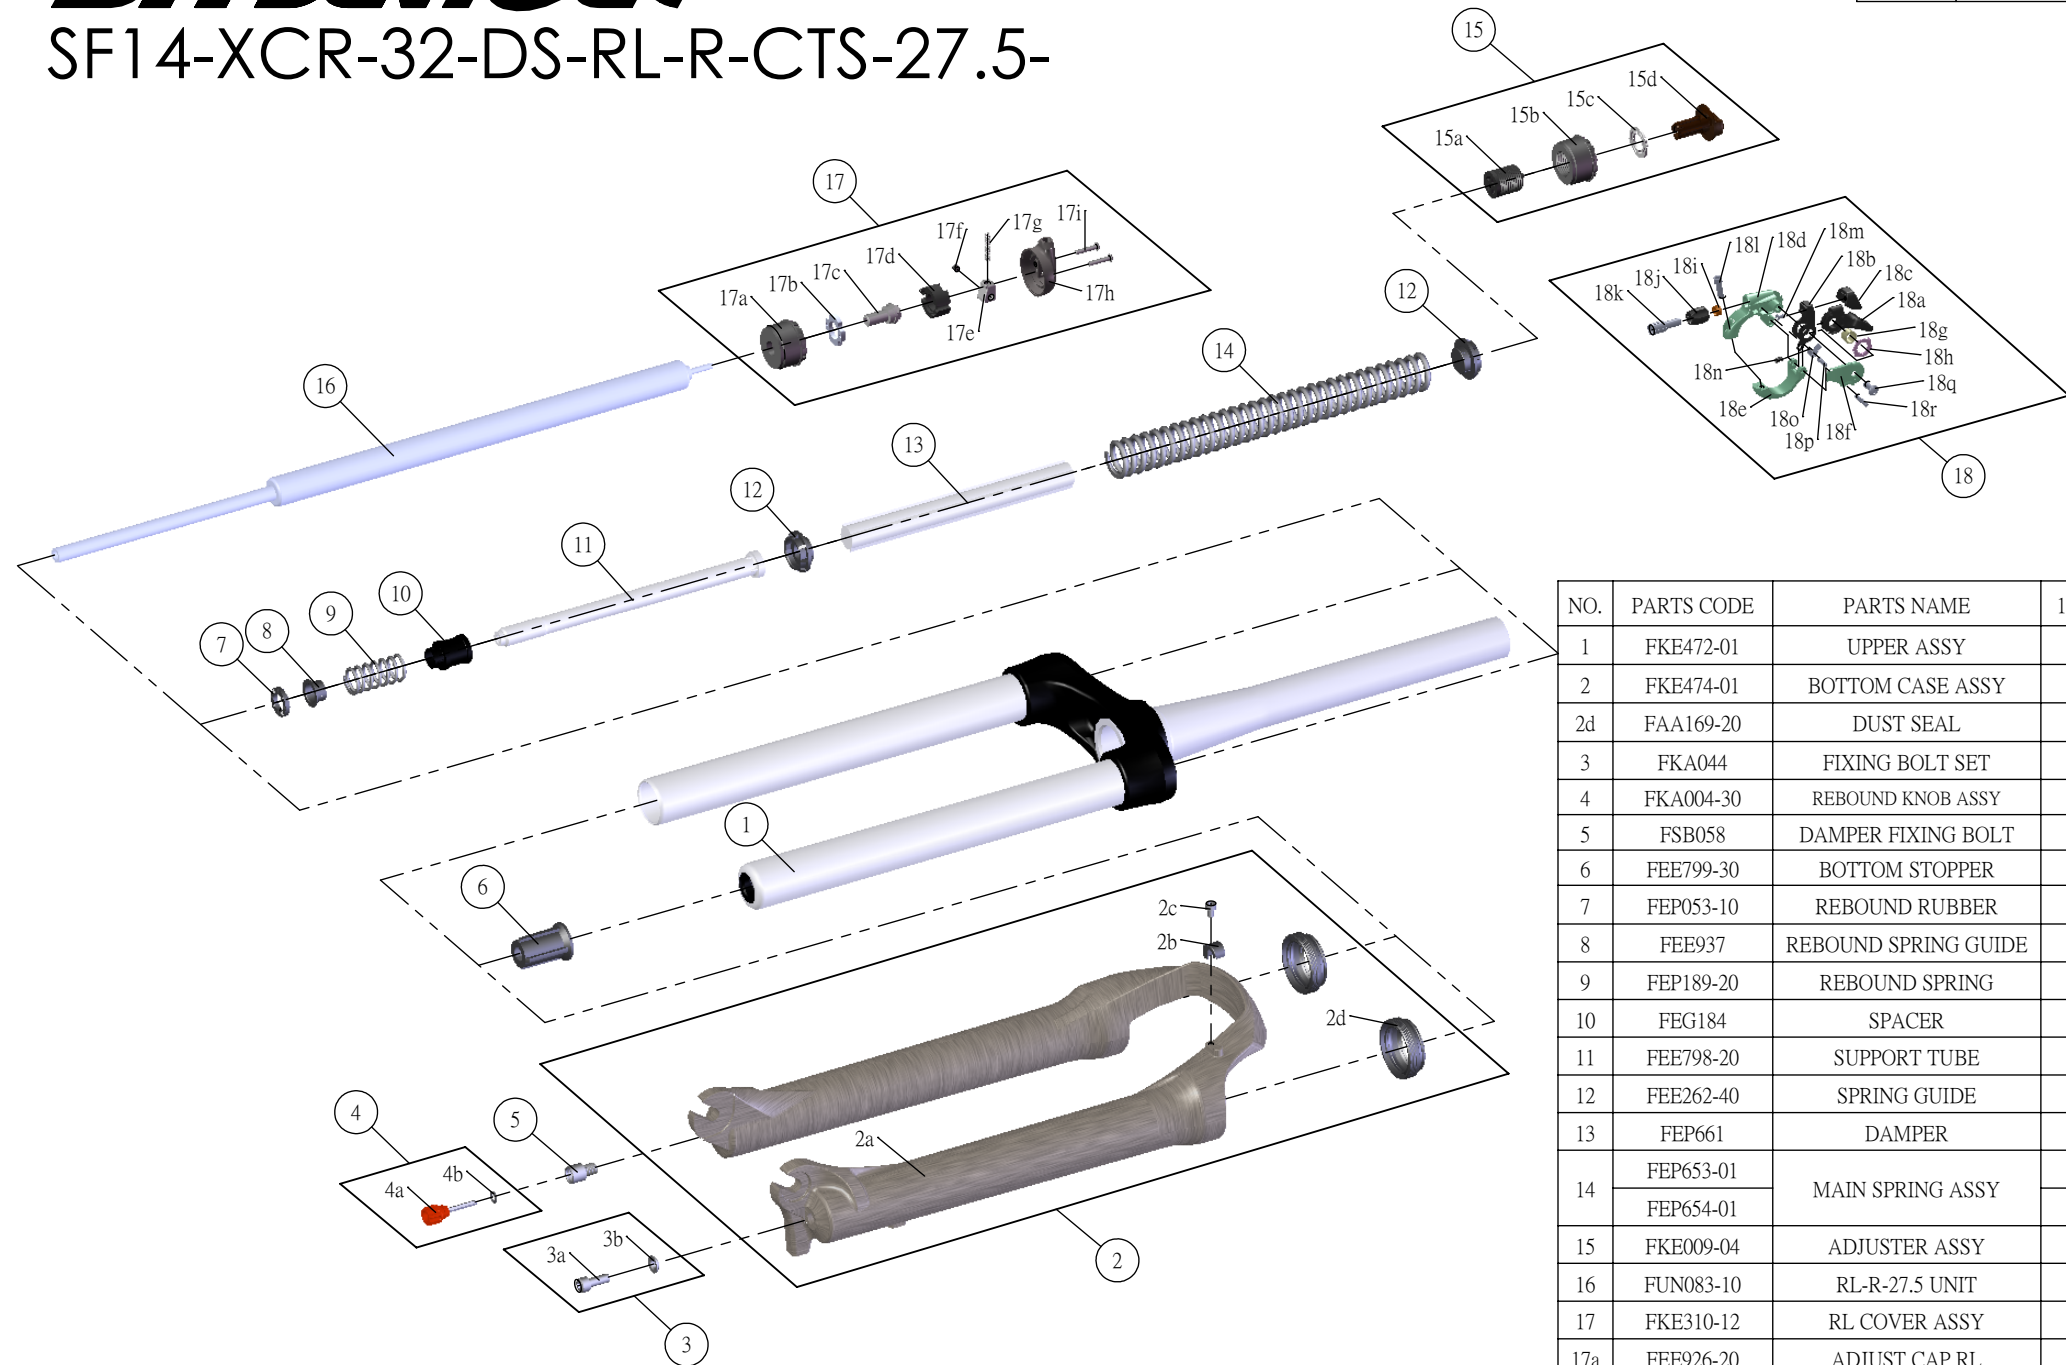

SR SUNTOUR

SF14-XCR-32-DS-RL-R-CTS-27.5-

Date	2013. 07. 01	Version	3
Amended	2016. 02. 19		

NO.	PARTS CODE	PARTS NAME	100	120	QT
1	FKE472-01	UPPER ASSY	*	*	1
2	FKE474-01	BOTTOM CASE ASSY	*	*	1
2d	FAA169-20	DUST SEAL	*	*	2
3	FKA044	FIXING BOLT SET	*	*	1
4	FKA004-30	REBOUND KNOB ASSY	*	*	1
5	FSB058	DAMPER FIXING BOLT	*	*	1
6	FEE799-30	BOTTOM STOPPER	*	*	1
7	FEP053-10	REBOUND RUBBER	*	*	1
8	FEE937	REBOUND SPRING GUIDE	*	*	1
9	FEP189-20	REBOUND SPRING	*	*	1
10	FEG184	SPACER	*		1
11	FEE798-20	SUPPORT TUBE	*	*	1
12	FEE262-40	SPRING GUIDE	*	*	2
13	FEP661	DAMPER	*	*	1
14	FEP653-01	MAIN SPRING ASSY		*	1
	FEP654-01		*		1
15	FKE009-04	ADJUSTER ASSY	*	*	1
16	FUN083-10	RL-R-27.5 UNIT	*	*	1
17	FKE310-12	RL COVER ASSY	*	*	1
17a	FEE926-20	ADJUST CAP RL	*	*	1
17h	FEE939	RL COVER	*	*	1
△ 18	SL15SC-RLO	REMOTE LEVER ASSY	*	*	1