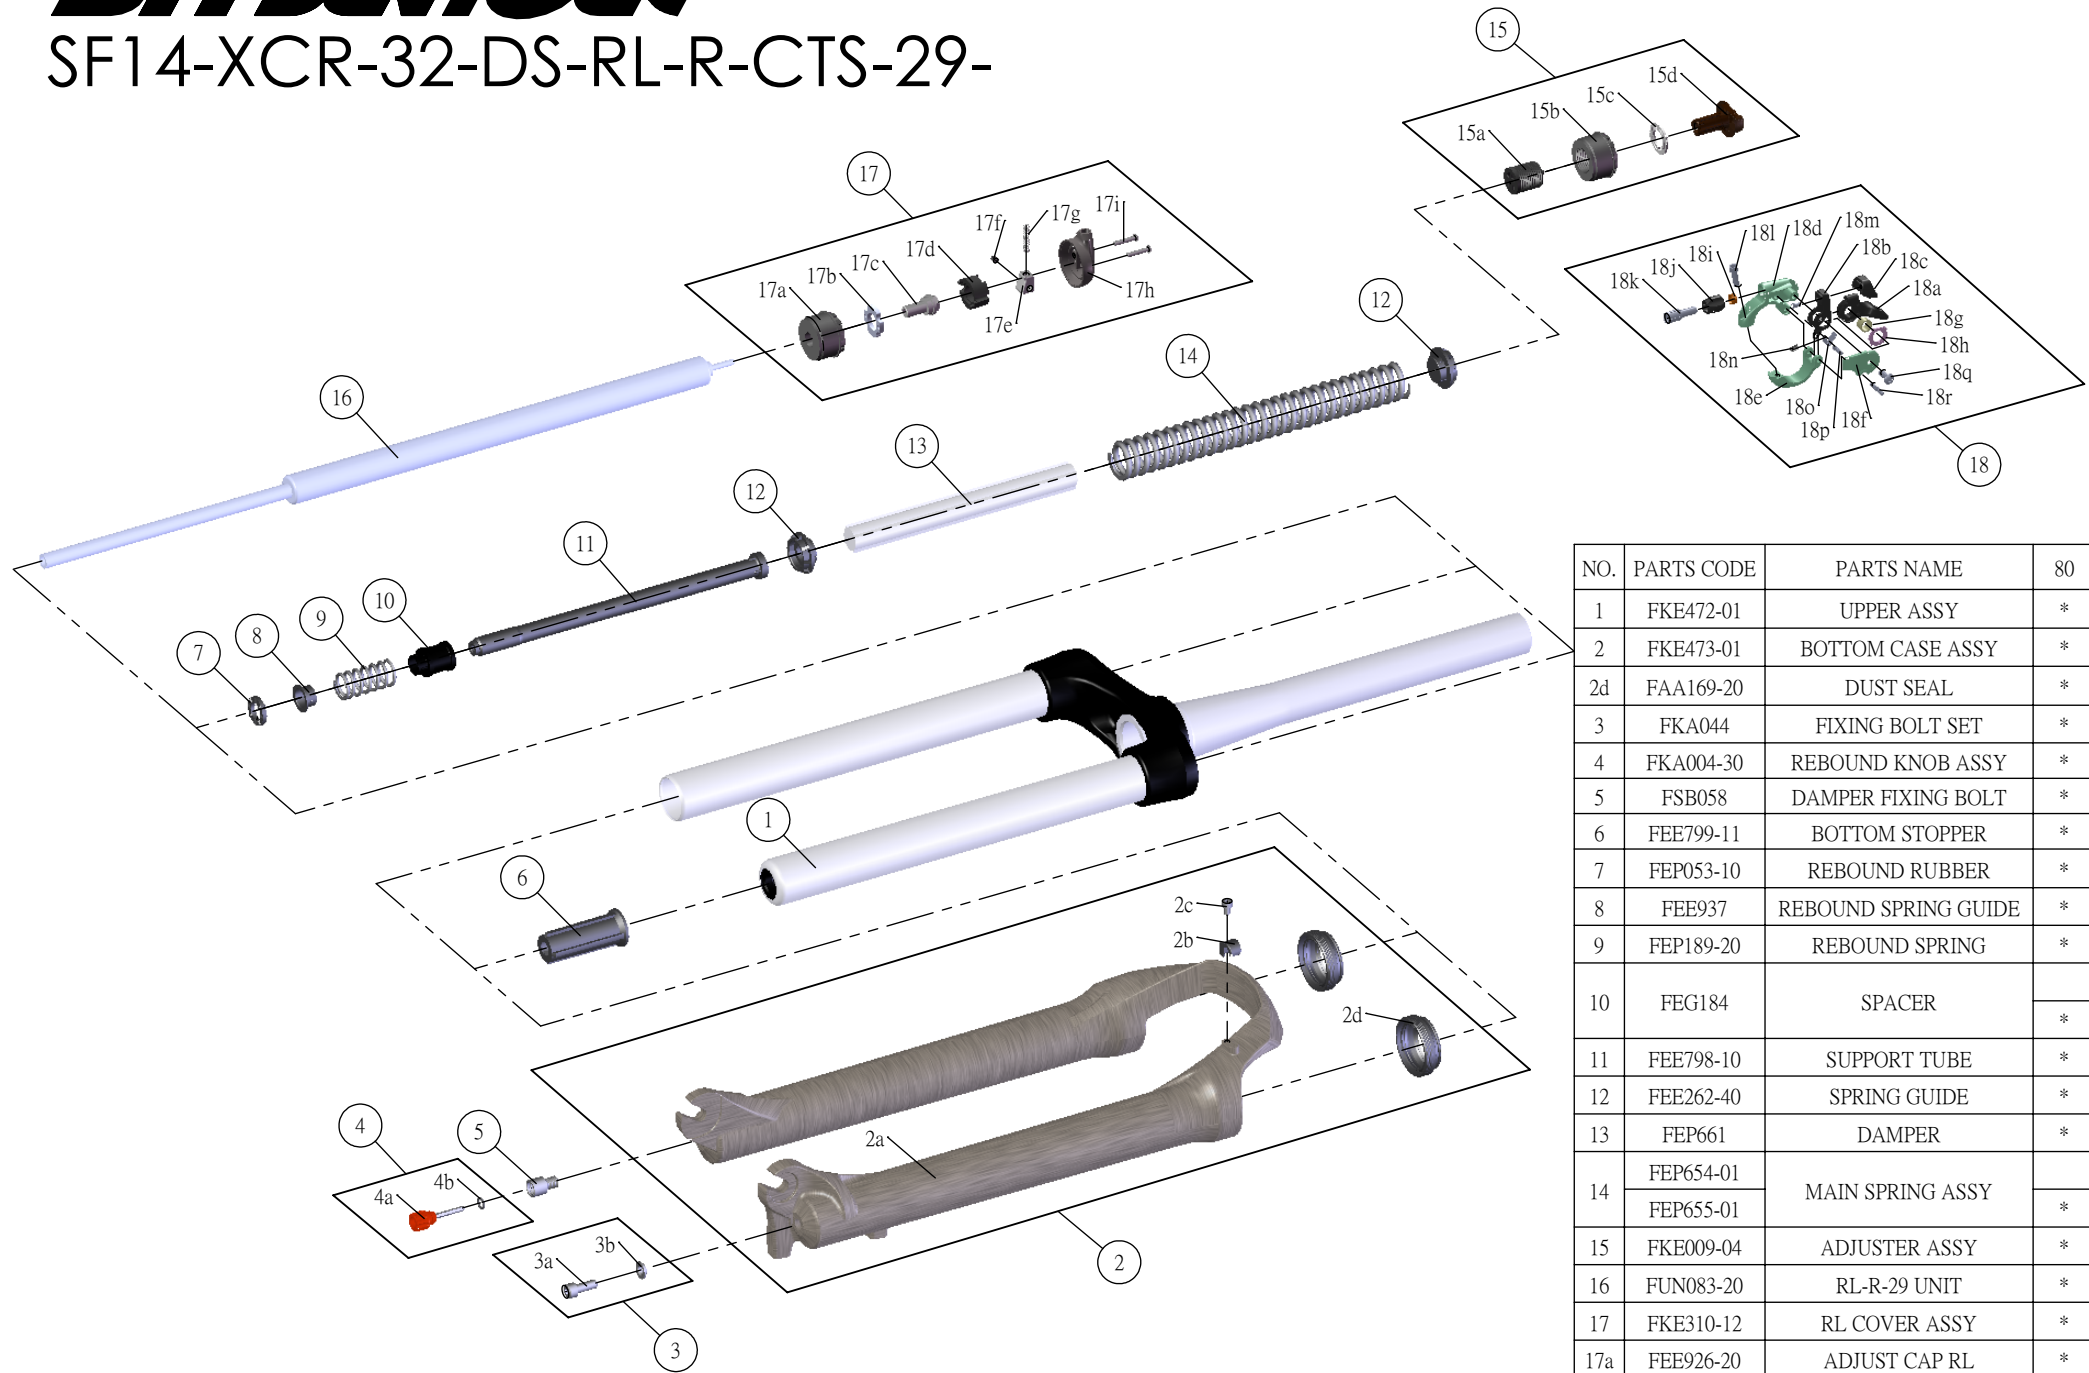

SR SUNTOUR

SF14-XCR-32-DS-RL-R-CTS-29-

Date	2013. 07. 02	Version	3
Amended	2016. 02. 19		

NO.	PARTS CODE	PARTS NAME	80	100	QT
1	FKE472-01	UPPER ASSY	*	*	1
2	FKE473-01	BOTTOM CASE ASSY	*	*	1
2d	FAA169-20	DUST SEAL	*	*	2
3	FKA044	FIXING BOLT SET	*	*	2
4	FKA004-30	REBOUND KNOB ASSY	*	*	1
5	FSB058	DAMPER FIXING BOLT	*	*	1
6	FEE799-11	BOTTOM STOPPER	*	*	1
7	FEP053-10	REBOUND RUBBER	*	*	1
8	FEE937	REBOUND SPRING GUIDE	*	*	1
9	FEP189-20	REBOUND SPRING	*	*	1
10	FEG184	SPACER		*	1
			*		2
11	FEE798-10	SUPPORT TUBE	*	*	1
12	FEE262-40	SPRING GUIDE	*	*	2
13	FEP661	DAMPER	*	*	1
14	FEP654-01	MAIN SPRING ASSY		*	1
	FEP655-01		*		1
15	FKE009-04	ADJUSTER ASSY	*	*	1
16	FUN083-20	RL-R-29 UNIT	*	*	1
17	FKE310-12	RL COVER ASSY	*	*	1
17a	FEE926-20	ADJUST CAP RL	*	*	1
17h	FEE939	RL COVER	*	*	1
△ 16	SL15SC-RLO	REMOTE LEVER ASSY	*	*	1