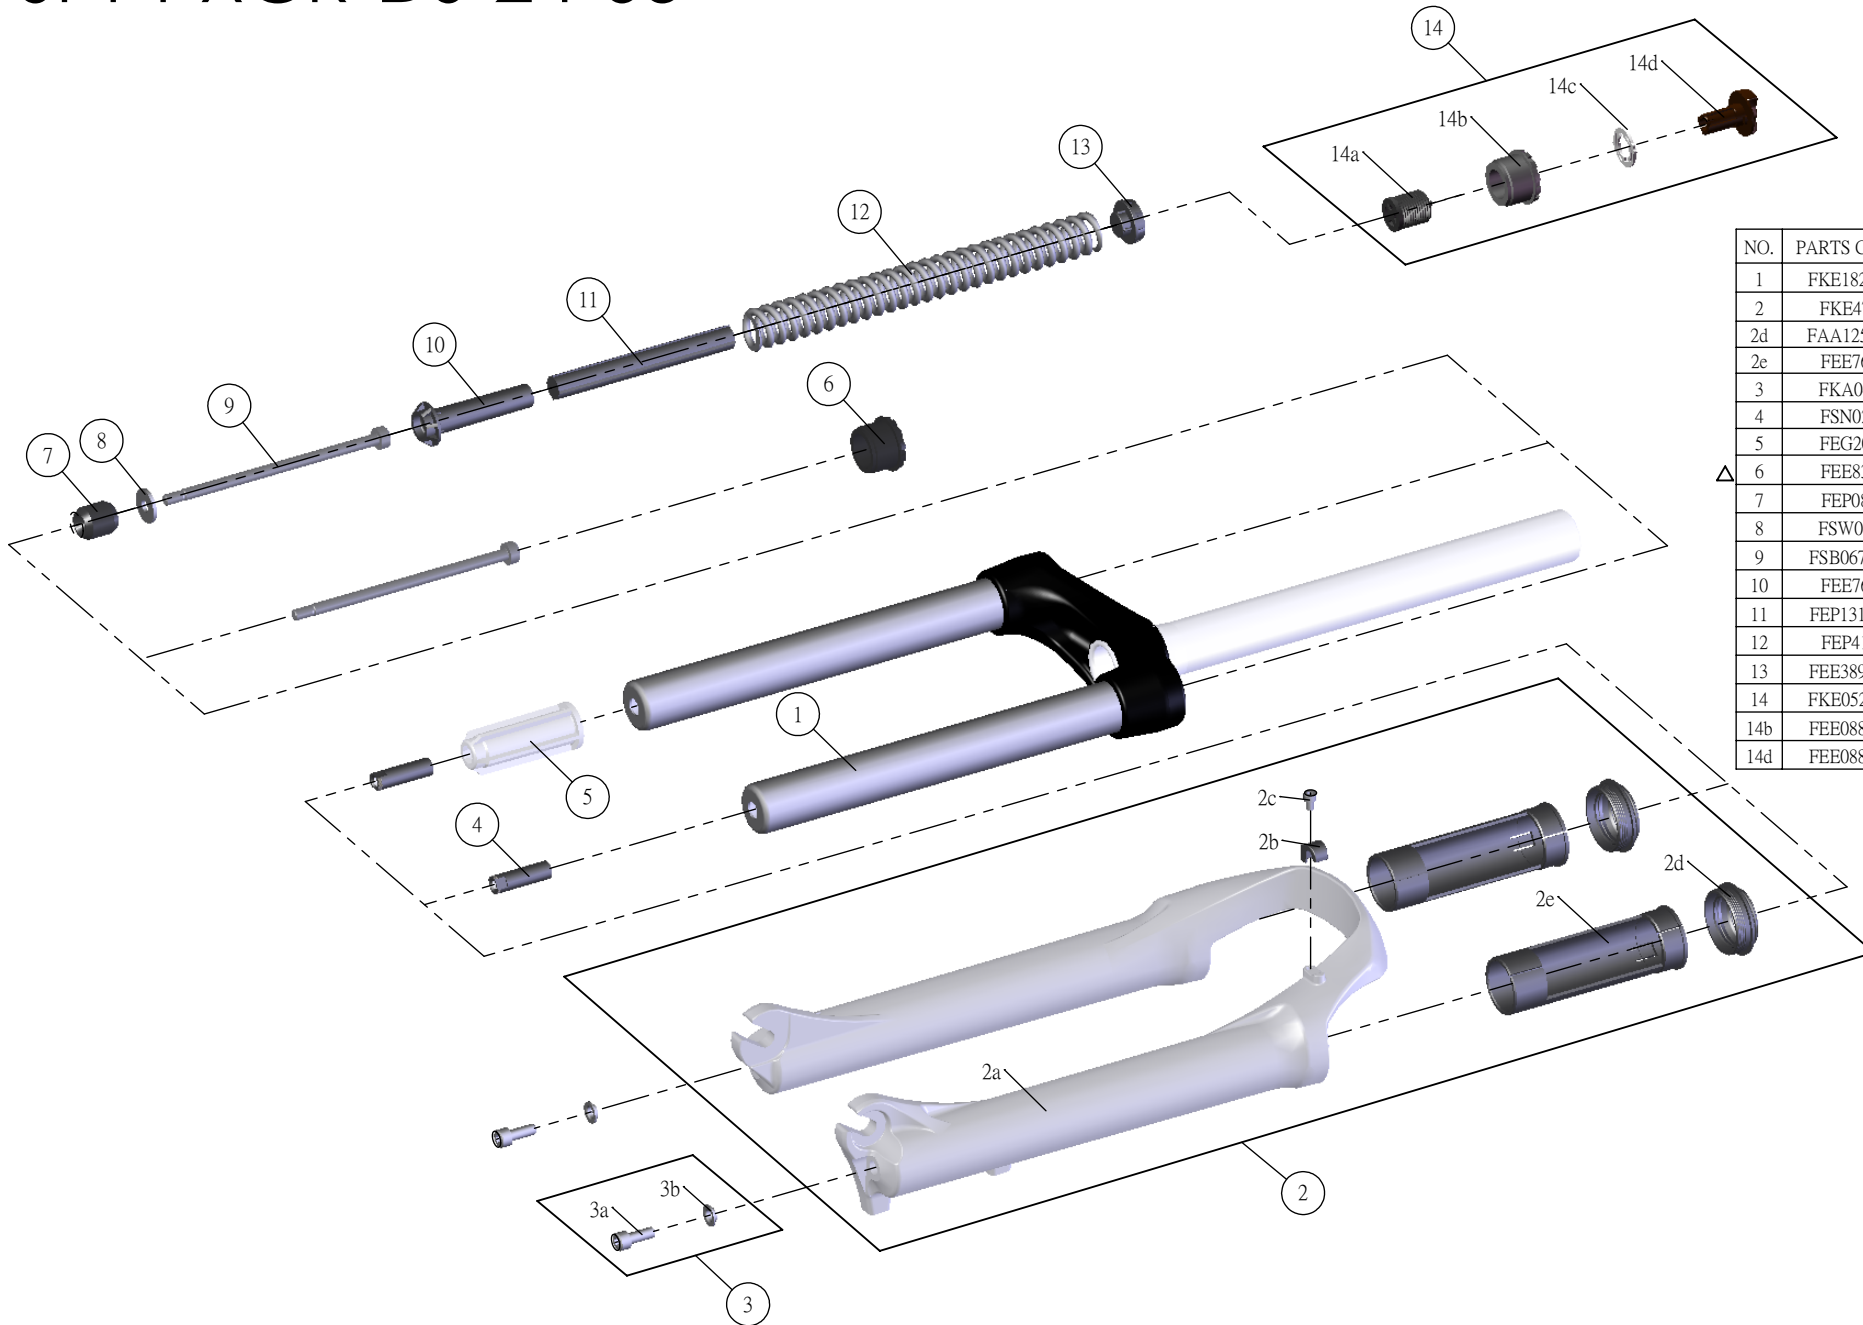

SUNTOUR

SF14-XCR-DS-24-63

Date	2013. 07. 01	Version	2
Amended	2014. 06. 09		

NO.	PARTS CODE	PARTS NAME	QT
1	FKE182-31	UPPER ASSY	1
2	FKE479	BOTTOM CASE ASSY	1
2d	FAA125-40	DUST SEAL	2
2e	FEE760	SLIDER SLEEVES	2
3	FKA044	FIXING BOLT SET	2
4	FSN027	BOTTOM NUT	2
5	FEF203	BOTTOM STOPPER	1
△ 6	FEE830	FIXING CAP	1
7	FEP086	REBOUND RUBBER	1
8	FSW042	WASHER	1
9	FSB067-67	FIXING BOLT	2
10	FEE765	SPRING GUIDE LOWER	1
11	FEP131-08	DAMPER	1
12	FEP416	MAIN SPRING	1
13	FEE389-30	SPRING GUIDE	1
14	FKE052-15	ADJUSTER ASSY	1
14b	FEE088-16	ADJUST CAP	1
14d	FEE088-20	ADJUST KNOB	1