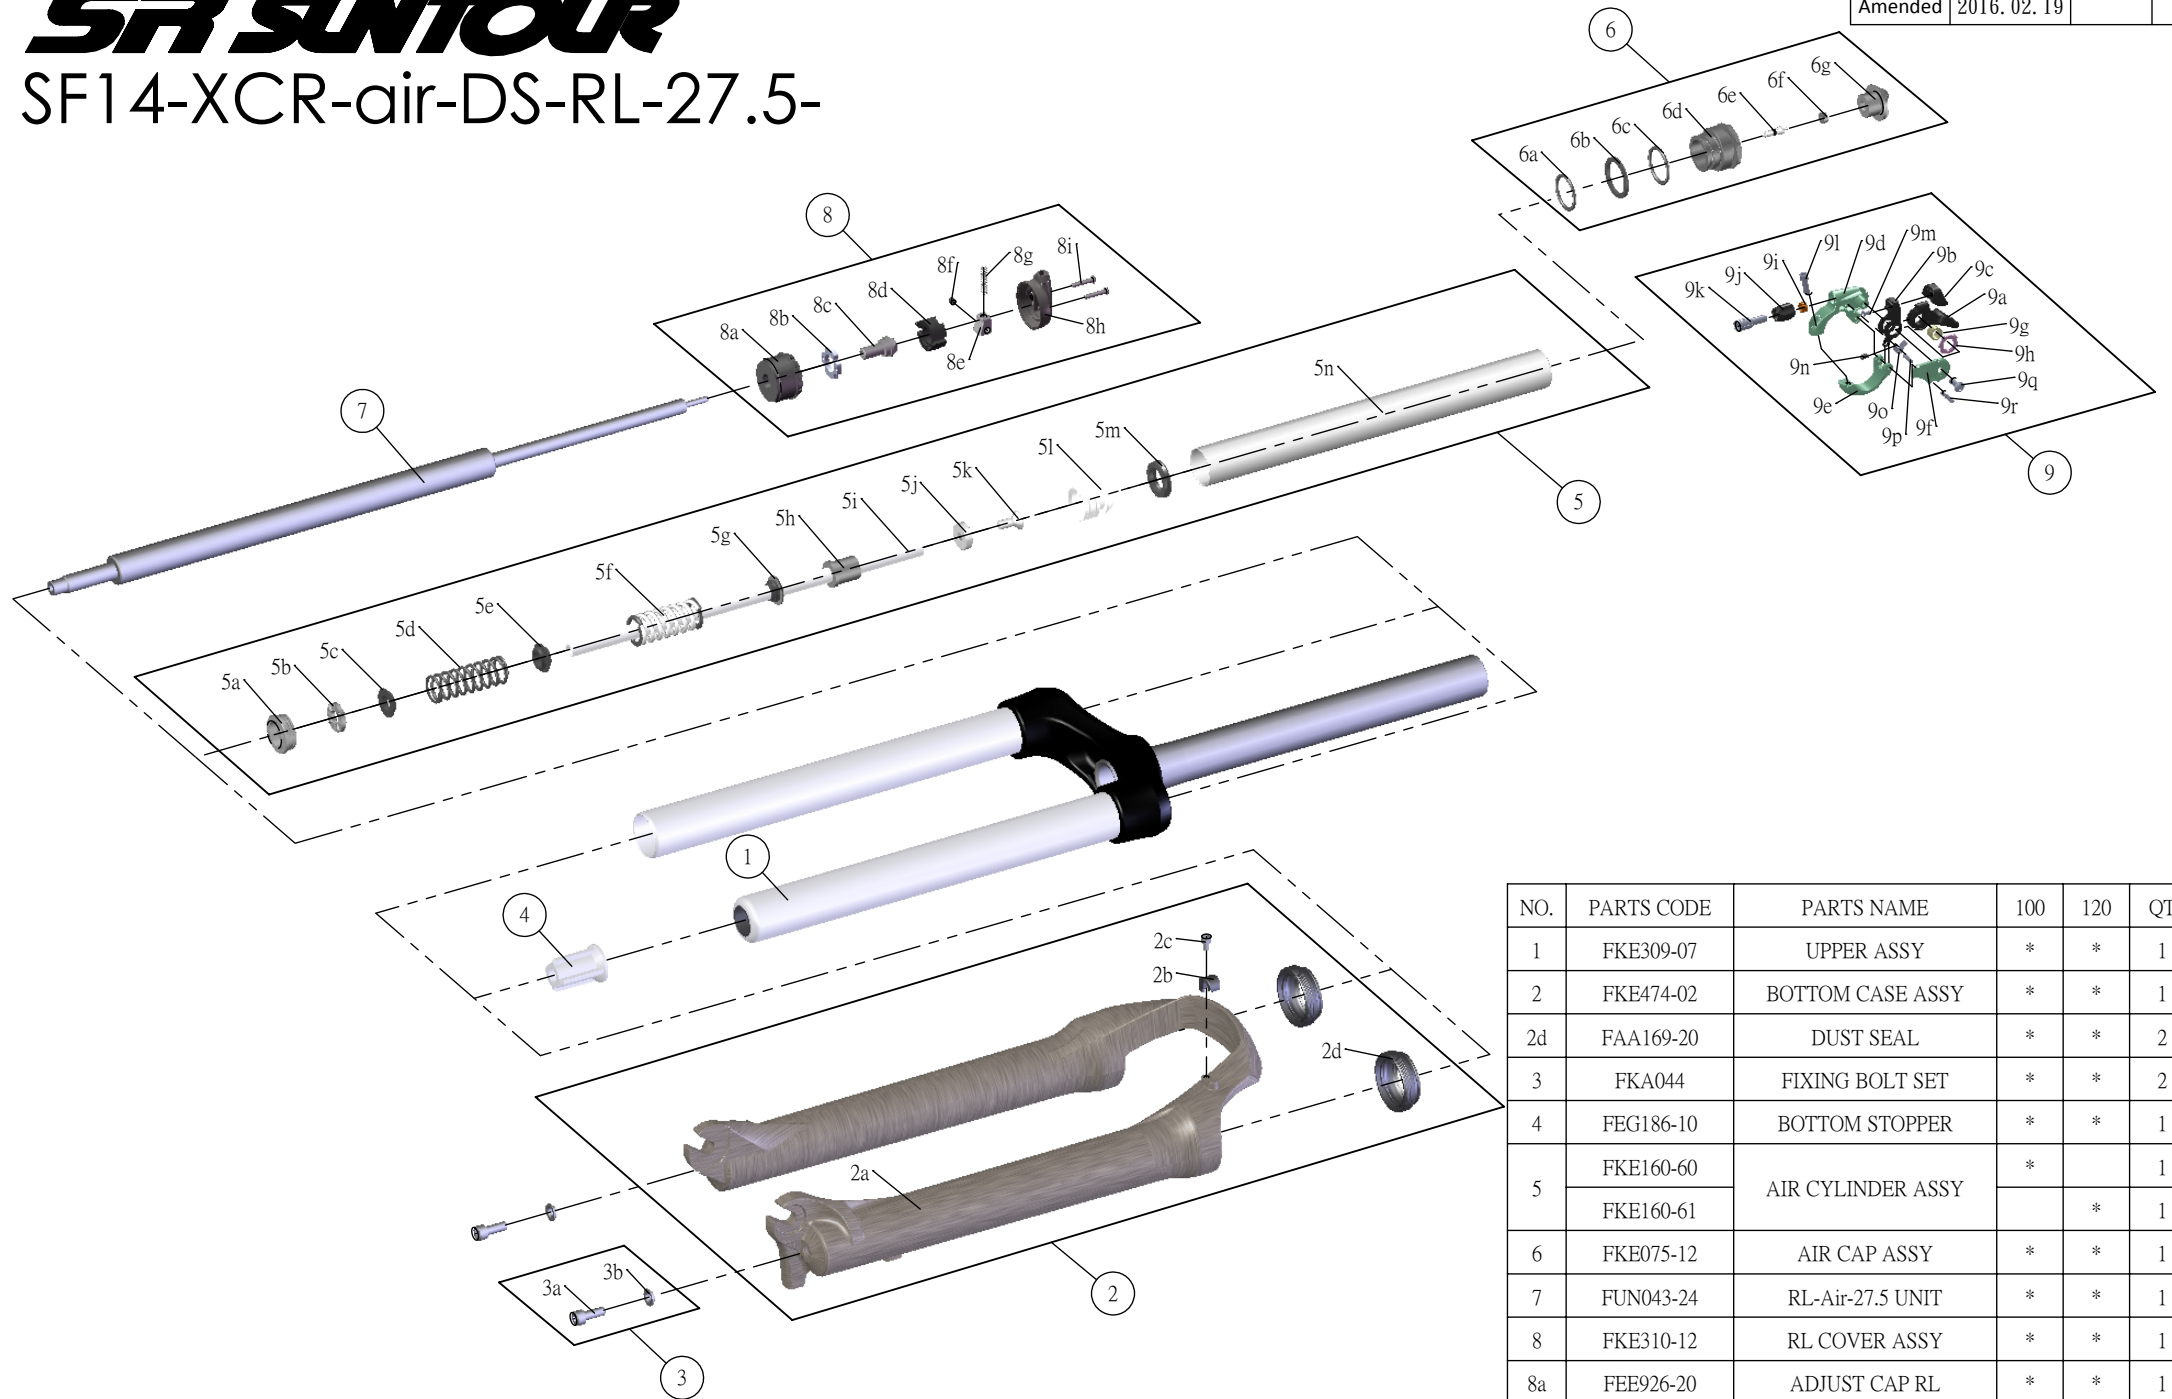

SR SUNTOUR

SF14-XCR-air-DS-RL-27.5-

Date	2013. 07. 01	Version	2
Amended	2016. 02. 19		

NO.	PARTS CODE	PARTS NAME	100	120	QT
1	FKE309-07	UPPER ASSY	*	*	1
2	FKE474-02	BOTTOM CASE ASSY	*	*	1
2d	FAA169-20	DUST SEAL	*	*	2
3	FKA044	FIXING BOLT SET	*	*	2
4	FEG186-10	BOTTOM STOPPER	*	*	1
5	FKE160-60	AIR CYLINDER ASSY	*		1
	FKE160-61			*	1
6	FKE075-12	AIR CAP ASSY	*	*	1
7	FUN043-24	RL-Air-27.5 UNIT	*	*	1
8	FKE310-12	RL COVER ASSY	*	*	1
8a	FEE926-20	ADJUST CAP RL	*	*	1
8h	FEE939	RL COVER	*	*	1
△ 9	SL15SC-RLO	REMOTE LEVER ASSY	*	*	1