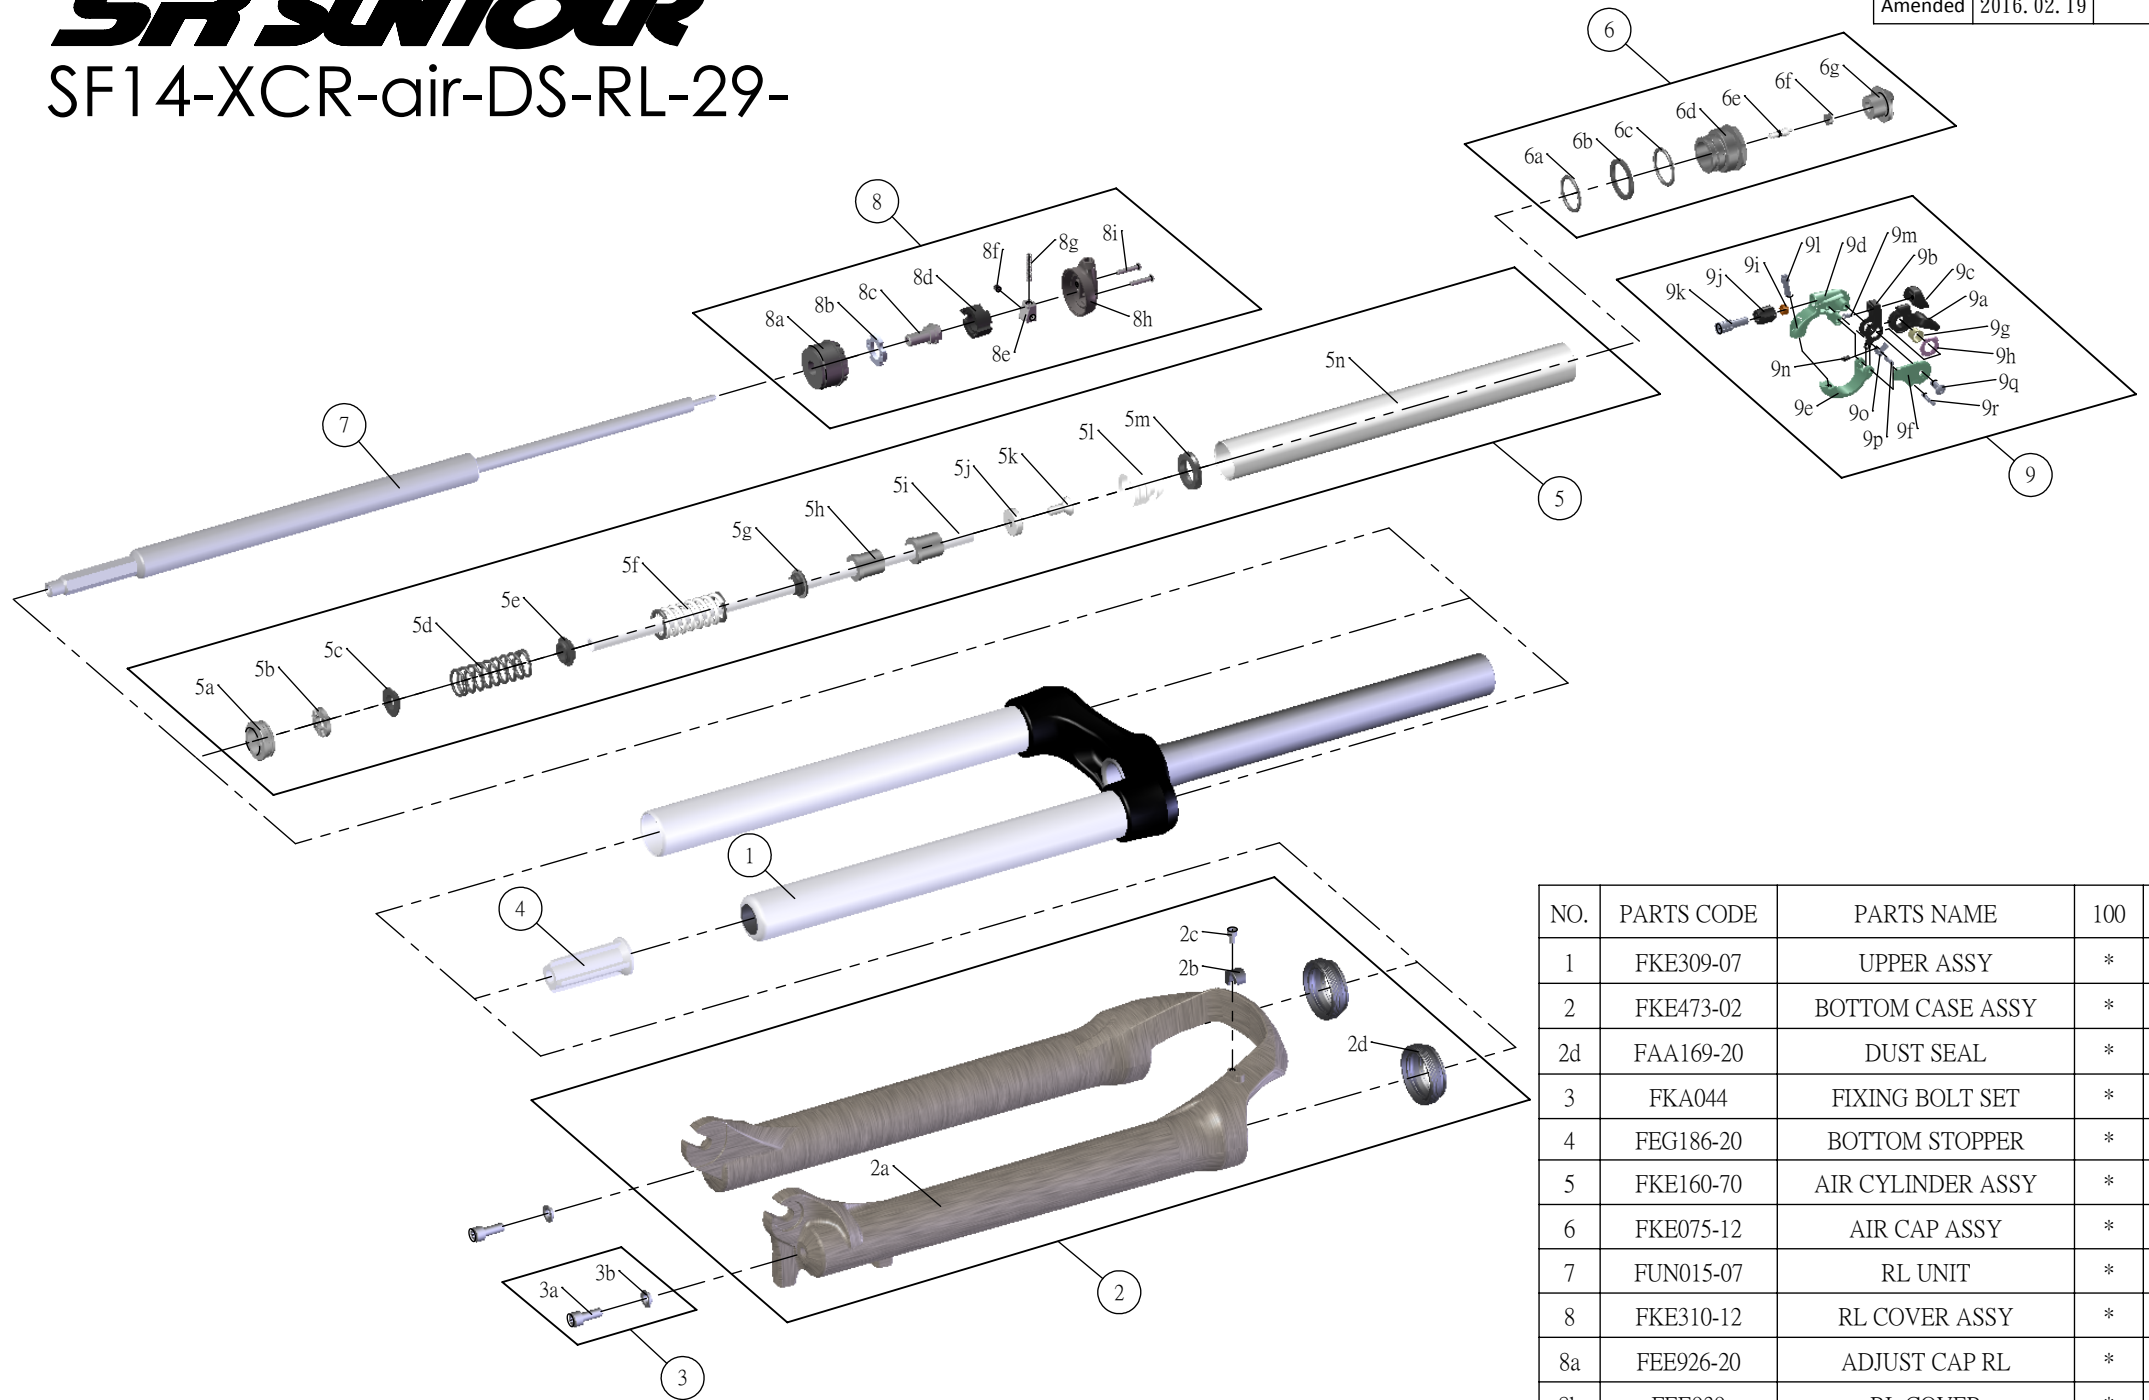

SUNTOUR

SF14-XCR-air-DS-RL-29-

Date	2013. 07. 02	Version	2
Amended	2016. 02. 19		

NO.	PARTS CODE	PARTS NAME	100	QT
1	FKE309-07	UPPER ASSY	*	1
2	FKE473-02	BOTTOM CASE ASSY	*	1
2d	FAA169-20	DUST SEAL	*	2
3	FKA044	FIXING BOLT SET	*	2
4	FEG186-20	BOTTOM STOPPER	*	1
5	FKE160-70	AIR CYLINDER ASSY	*	1
6	FKE075-12	AIR CAP ASSY	*	1
7	FUN015-07	RL UNIT	*	1
8	FKE310-12	RL COVER ASSY	*	1
8a	FEE926-20	ADJUST CAP RL	*	1
8h	FEE939	RL COVER	*	1
△ 9	SL15SC-RLO	REMOTE LEVER ASSY	*	1