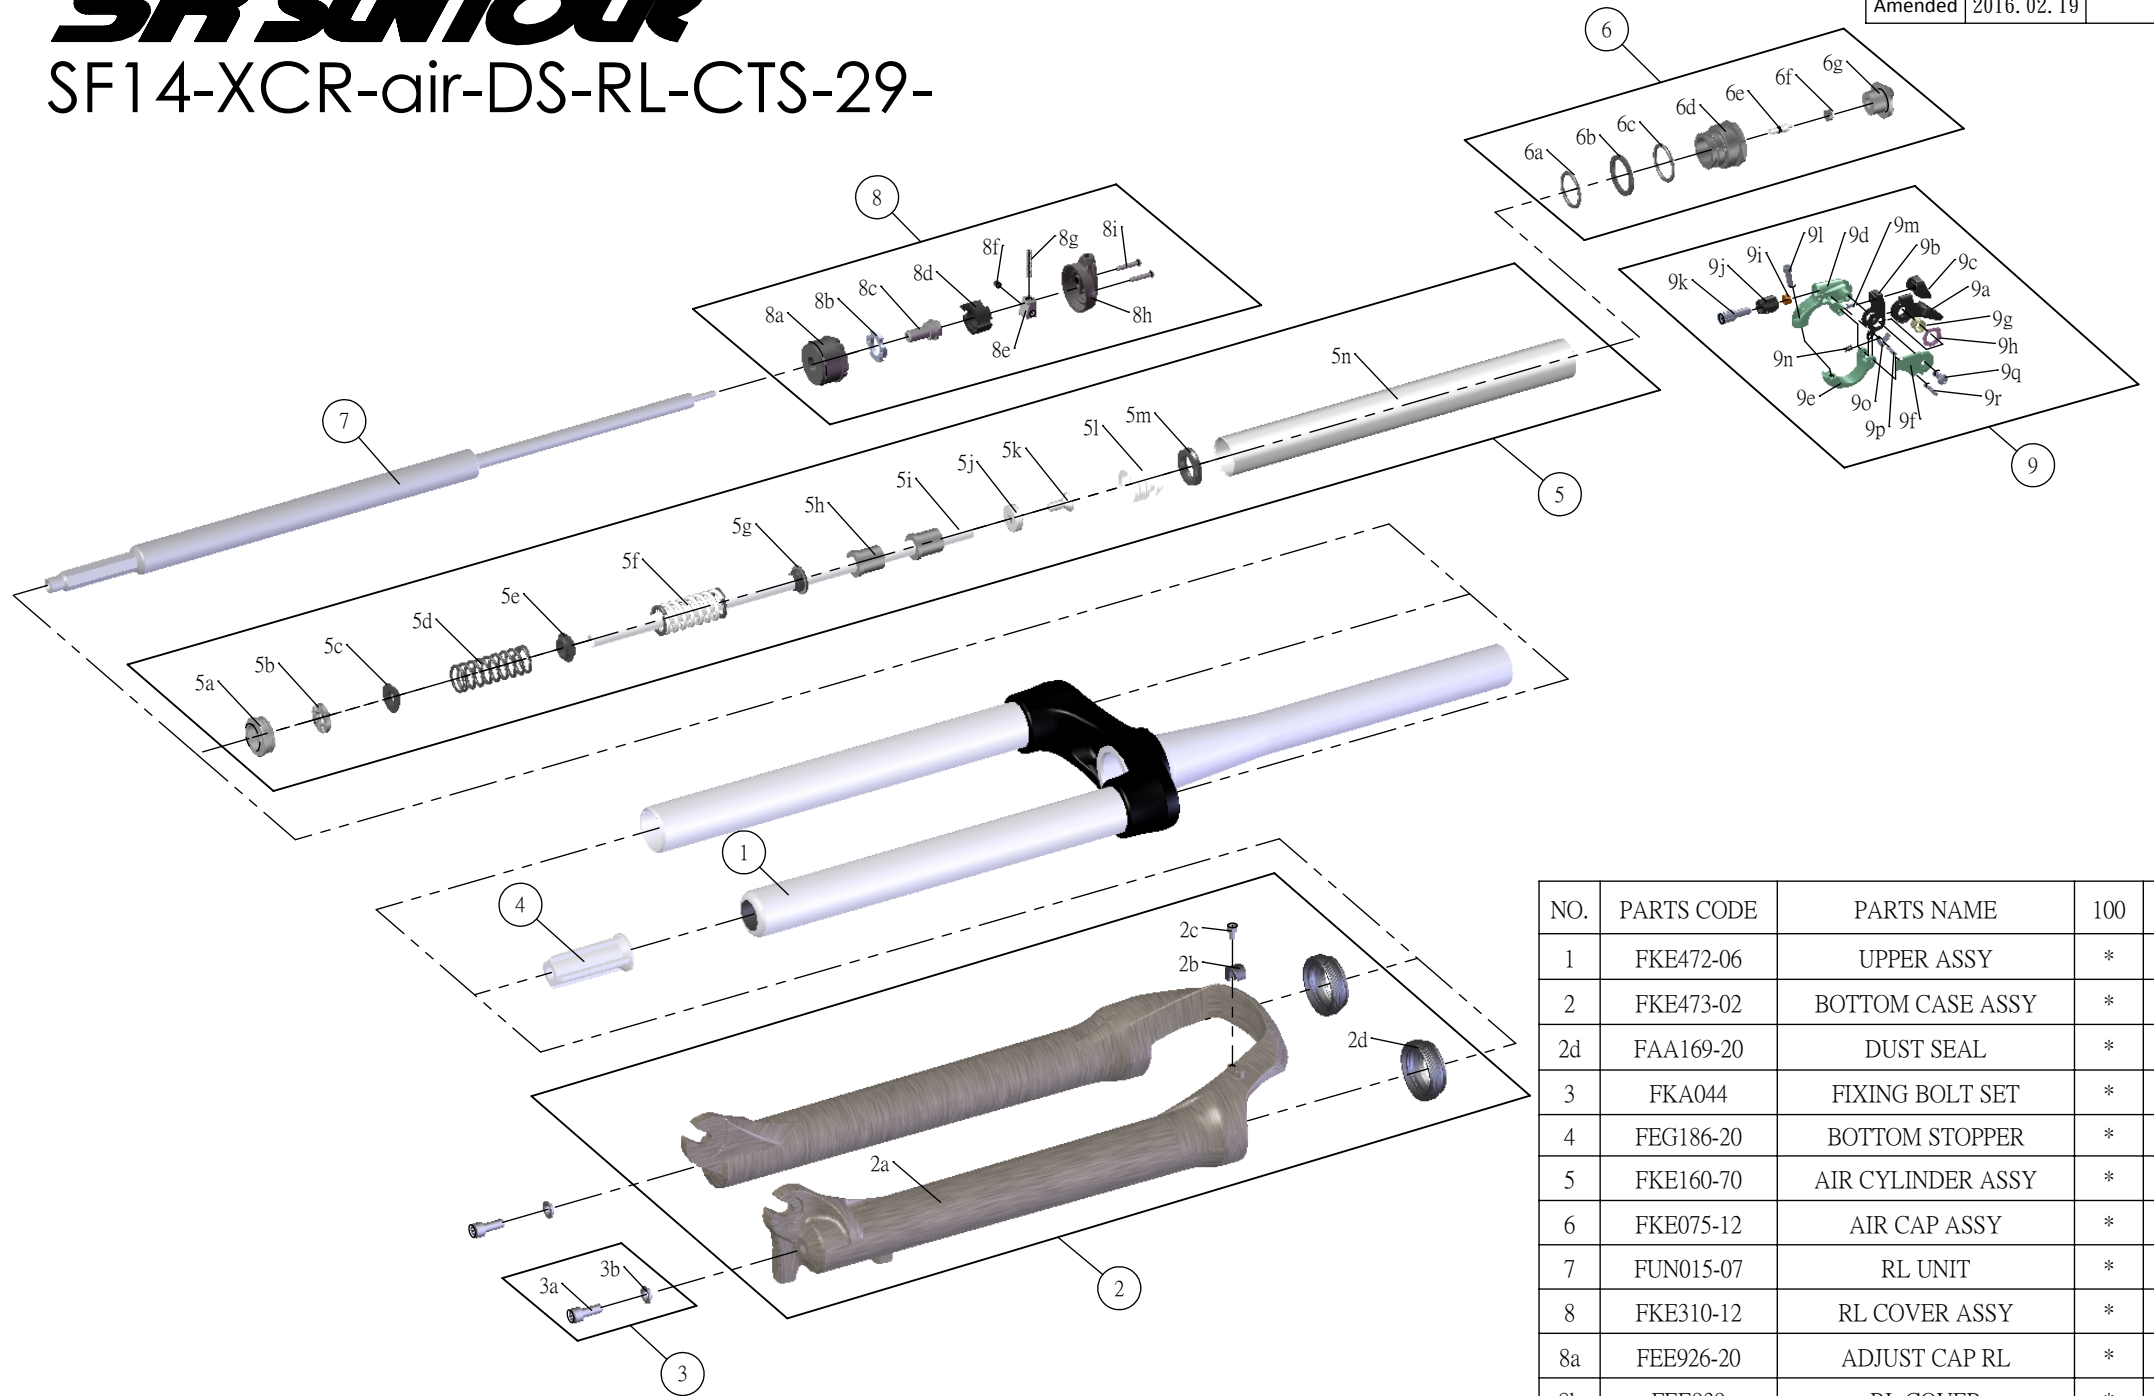

## SF14-XCR-air-DS-RL-CTS-29-

Date	2013. 07. 02	Version	2
Amended	2016. 02. 19		

NO.	PARTS CODE	PARTS NAME	100	QT
1	FKE472-06	UPPER ASSY	*	1
2	FKE473-02	BOTTOM CASE ASSY	*	1
2d	FAA169-20	DUST SEAL	*	2
3	FKA044	FIXING BOLT SET	*	2
4	FEG186-20	BOTTOM STOPPER	*	1
5	FKE160-70	AIR CYLINDER ASSY	*	1
6	FKE075-12	AIR CAP ASSY	*	1
7	FUN015-07	RL UNIT	*	1
8	FKE310-12	RL COVER ASSY	*	1
8a	FEE926-20	ADJUST CAP RL	*	1
8h	FEE939	RL COVER	*	1
△ 9	SL15SC-RLO	REMOTE LEVER ASSY	*	1