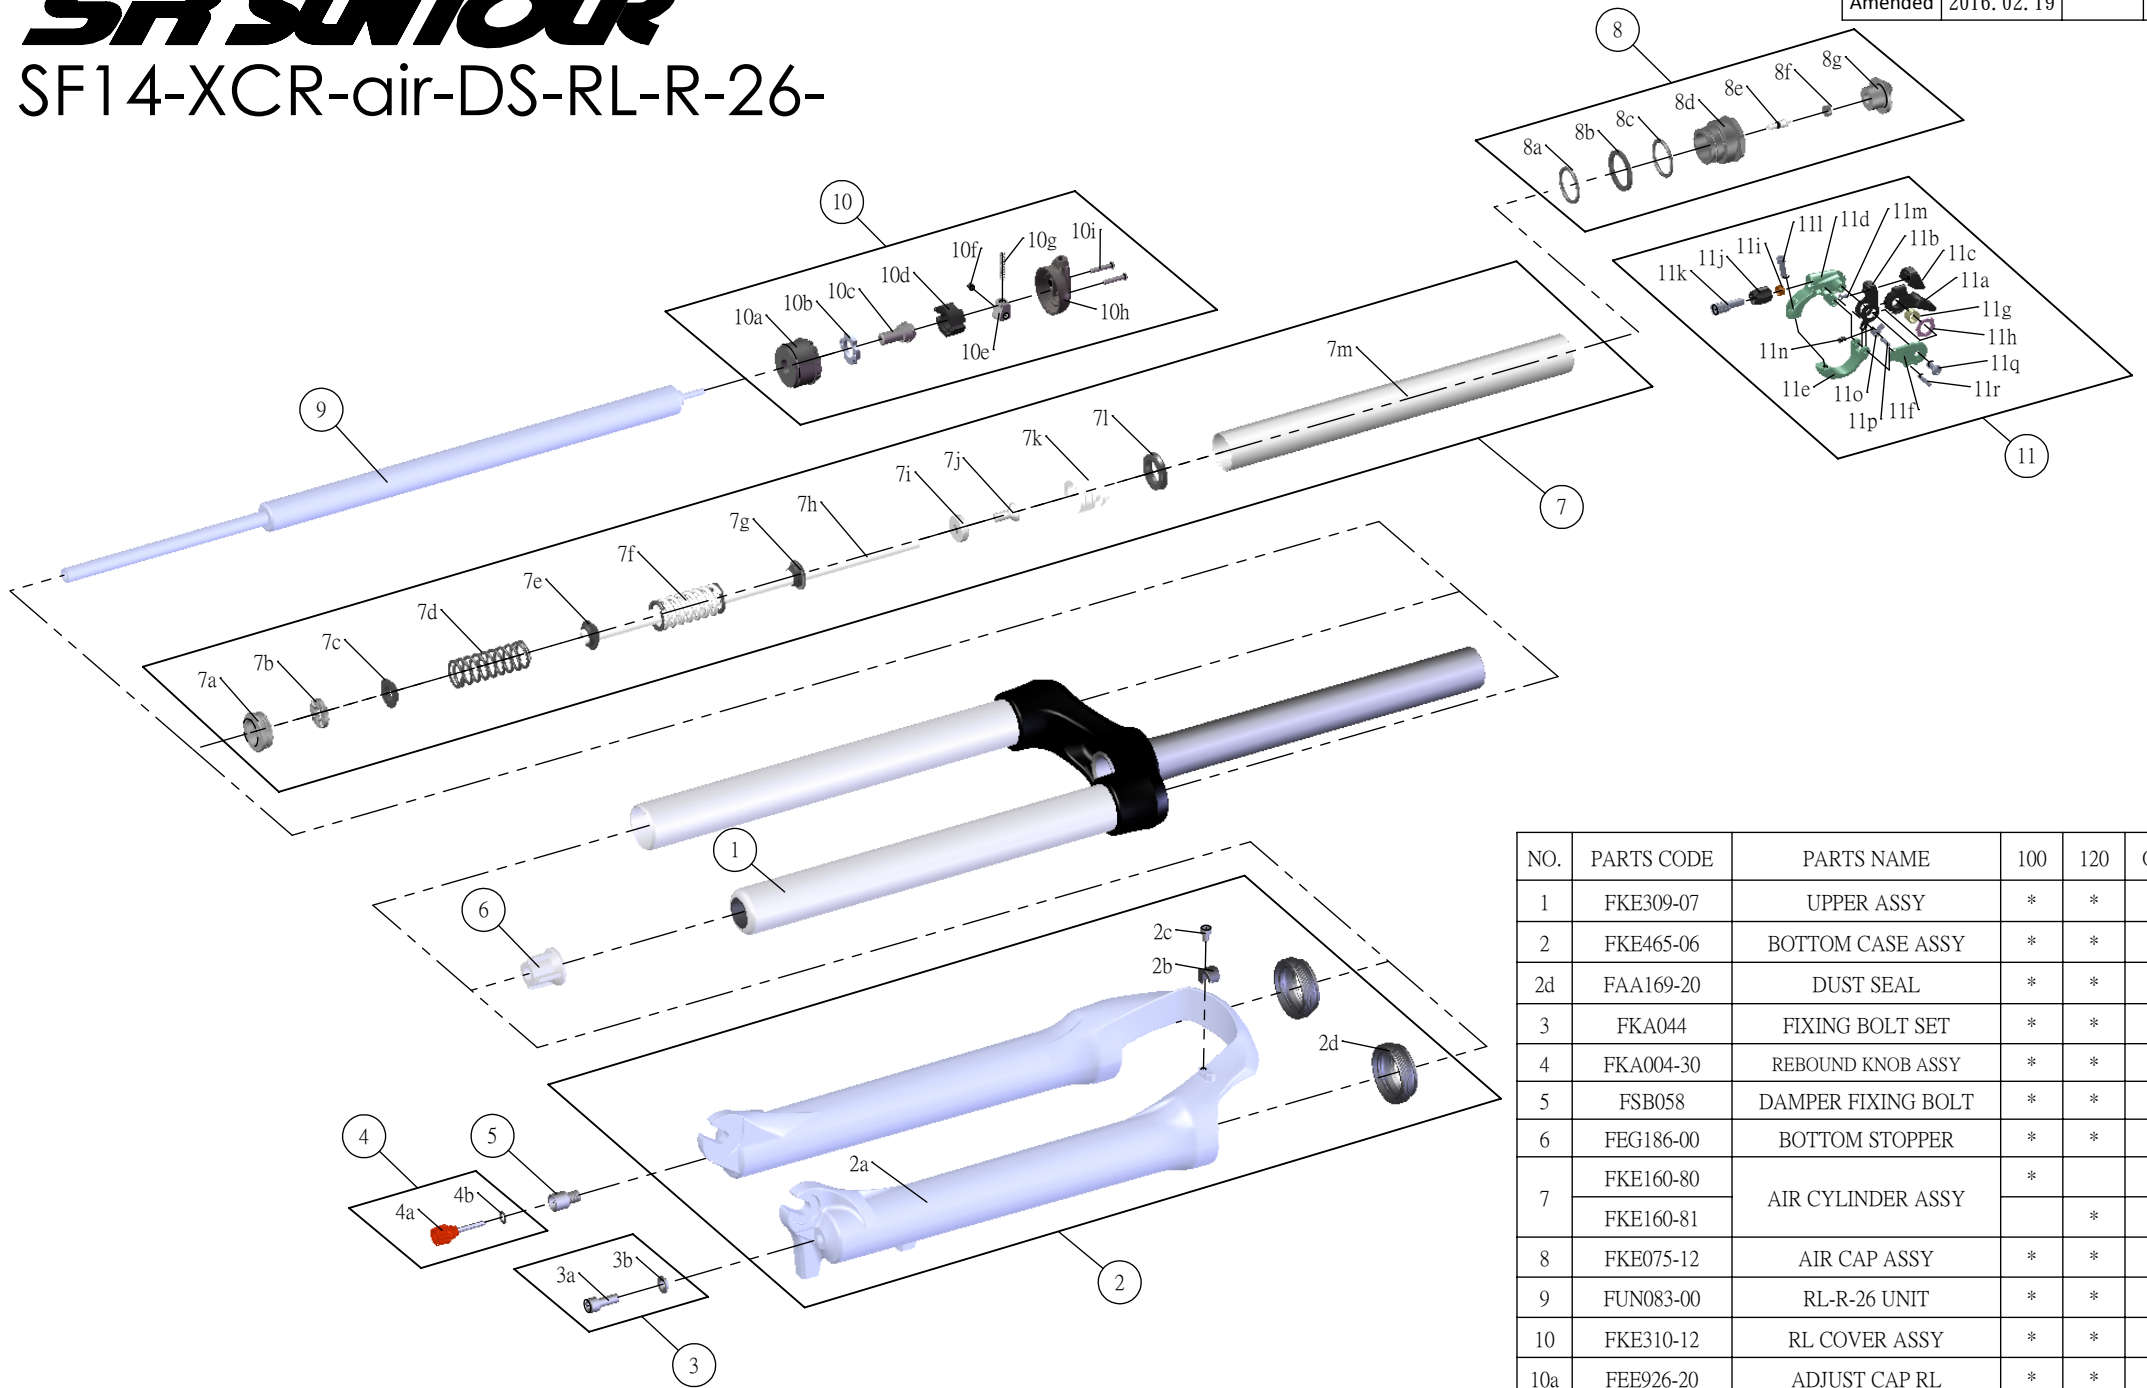

SR SUNTOUR

SF14-XCR-air-DS-RL-R-26-

Date	2013. 07. 01	Version	3
Amended	2016. 02. 19		

NO.	PARTS CODE	PARTS NAME	100	120	QT
1	FKE309-07	UPPER ASSY	*	*	1
2	FKE465-06	BOTTOM CASE ASSY	*	*	1
2d	FAA169-20	DUST SEAL	*	*	2
3	FKA044	FIXING BOLT SET	*	*	1
4	FKA004-30	REBOUND KNOB ASSY	*	*	1
5	FSB058	DAMPER FIXING BOLT	*	*	1
6	FEG186-00	BOTTOM STOPPER	*	*	1
7	FKE160-80	AIR CYLINDER ASSY	*		1
	FKE160-81			*	1
8	FKE075-12	AIR CAP ASSY	*	*	1
9	FUN083-00	RL-R-26 UNIT	*	*	1
10	FKE310-12	RL COVER ASSY	*	*	1
10a	FEE926-20	ADJUST CAP RL	*	*	1
10h	FEE939	RL COVER	*	*	1
△ 11	SL15SC-RLO	REMOTE LEVER ASSY	*	*	1