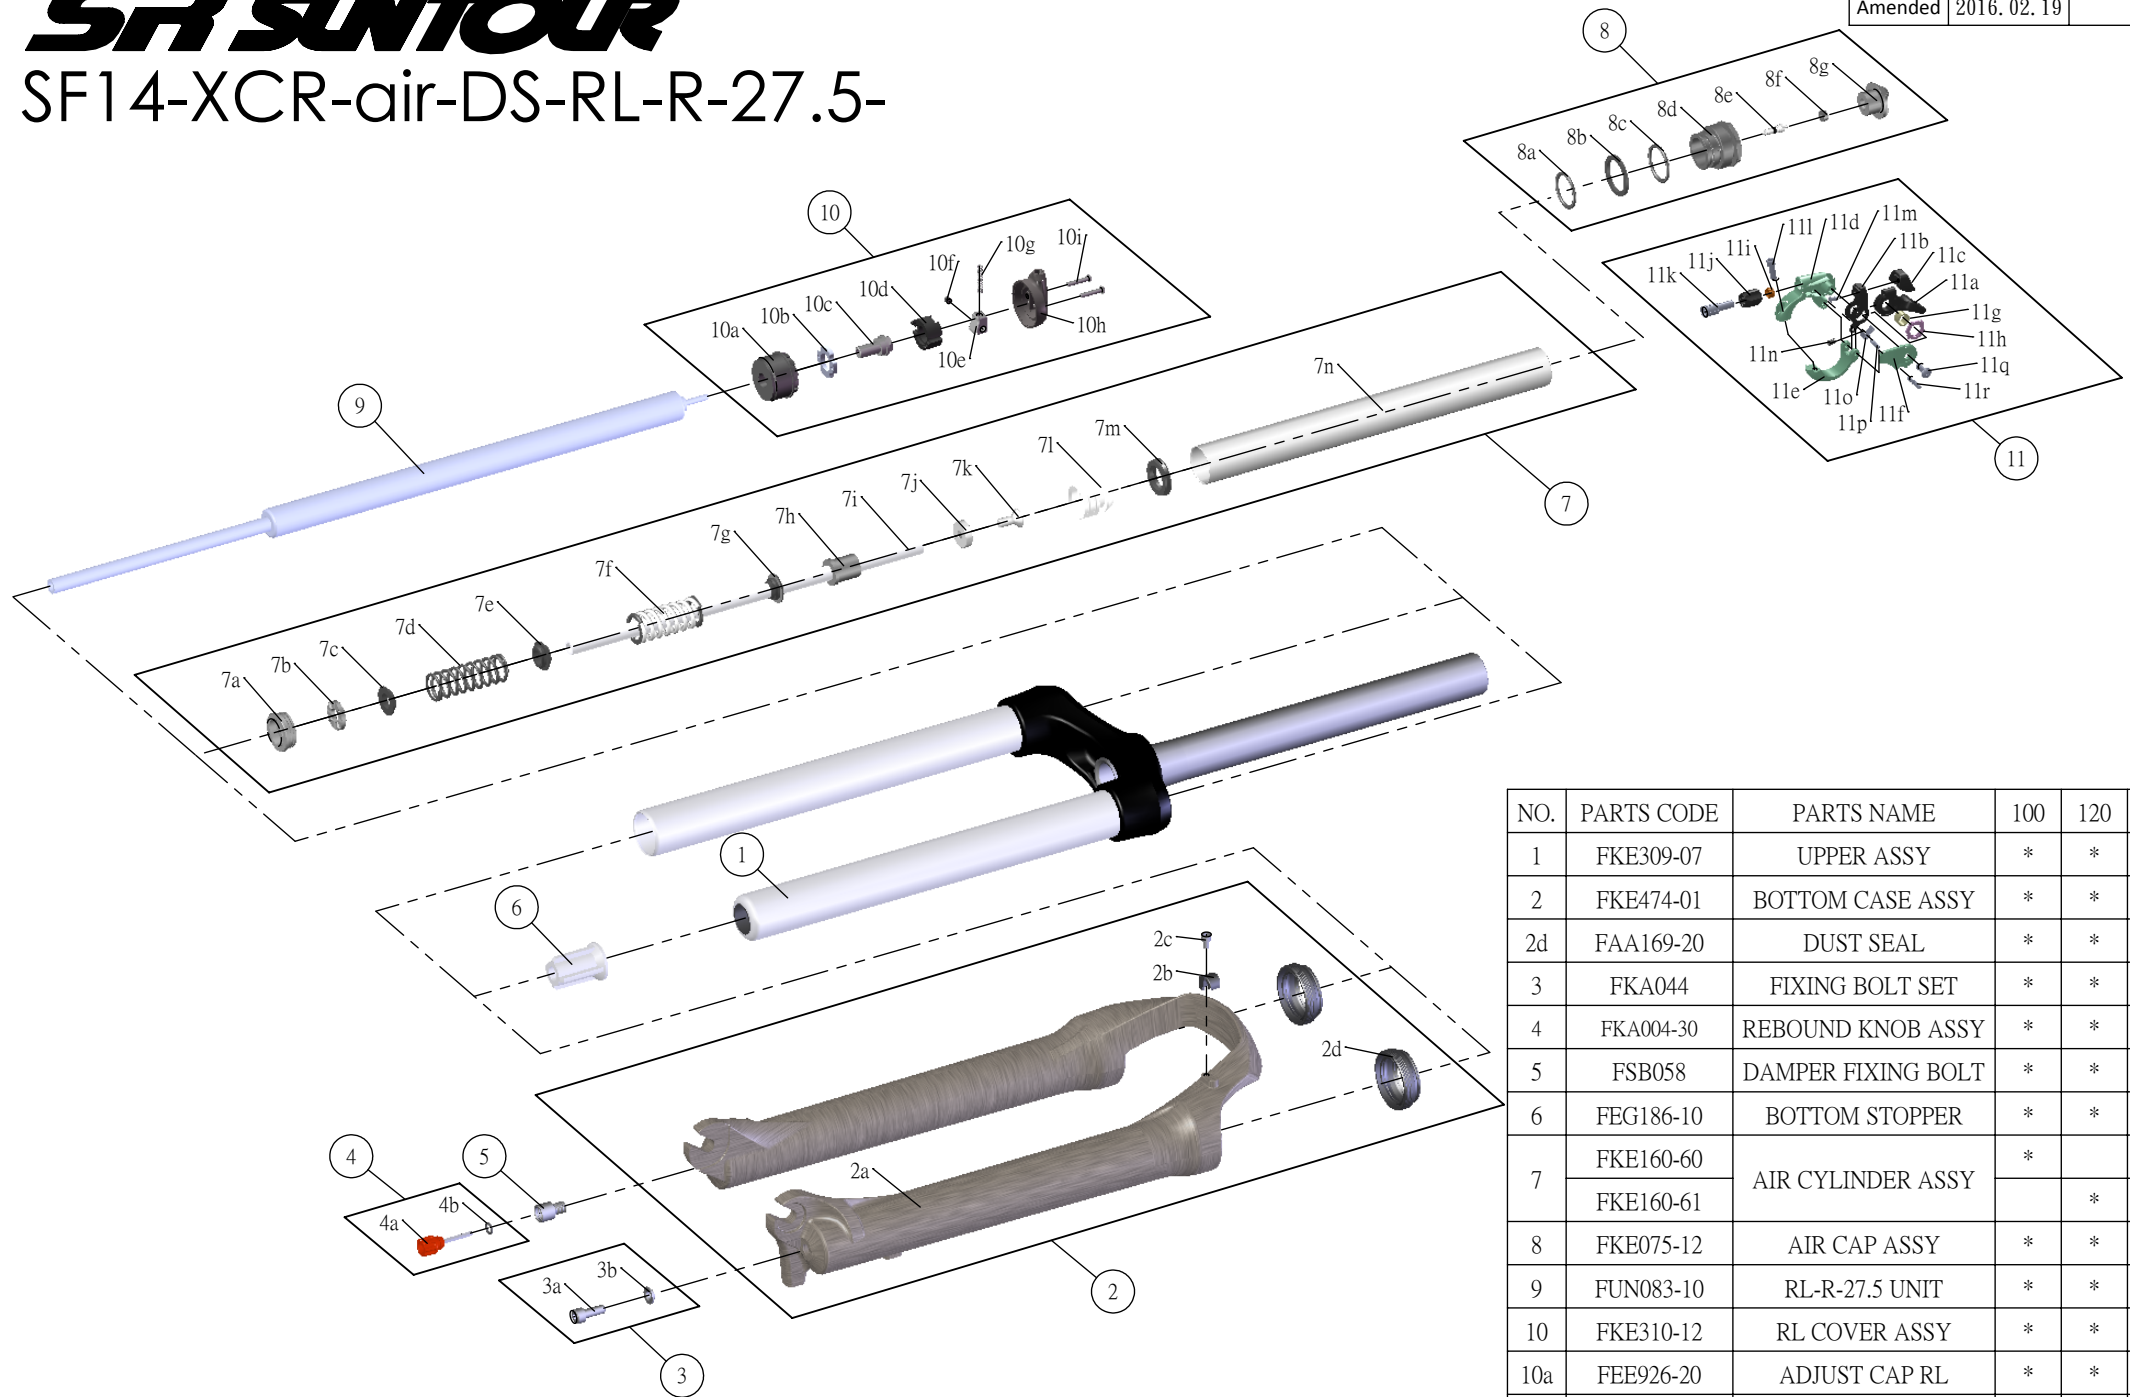

# SR SUNTOUR

## SF14-XCR-air-DS-RL-R-27.5-

Date	2013. 07. 01	Version	3
Amended	2016. 02. 19		

NO.	PARTS CODE	PARTS NAME	100	120	QT
1	FKE309-07	UPPER ASSY	*	*	1
2	FKE474-01	BOTTOM CASE ASSY	*	*	1
2d	FAA169-20	DUST SEAL	*	*	2
3	FKA044	FIXING BOLT SET	*	*	1
4	FKA004-30	REBOUND KNOB ASSY	*	*	1
5	FSB058	DAMPER FIXING BOLT	*	*	1
6	FEG186-10	BOTTOM STOPPER	*	*	1
7	FKE160-60	AIR CYLINDER ASSY	*		1
	FKE160-61			*	1
8	FKE075-12	AIR CAP ASSY	*	*	1
9	FUN083-10	RL-R-27.5 UNIT	*	*	1
10	FKE310-12	RL COVER ASSY	*	*	1
10a	FEE926-20	ADJUST CAP RL	*	*	1
10h	FEE939	RL COVER	*	*	1
△ 11	SL15SC-RLO	REMOTE LEVER ASSY	*	*	1