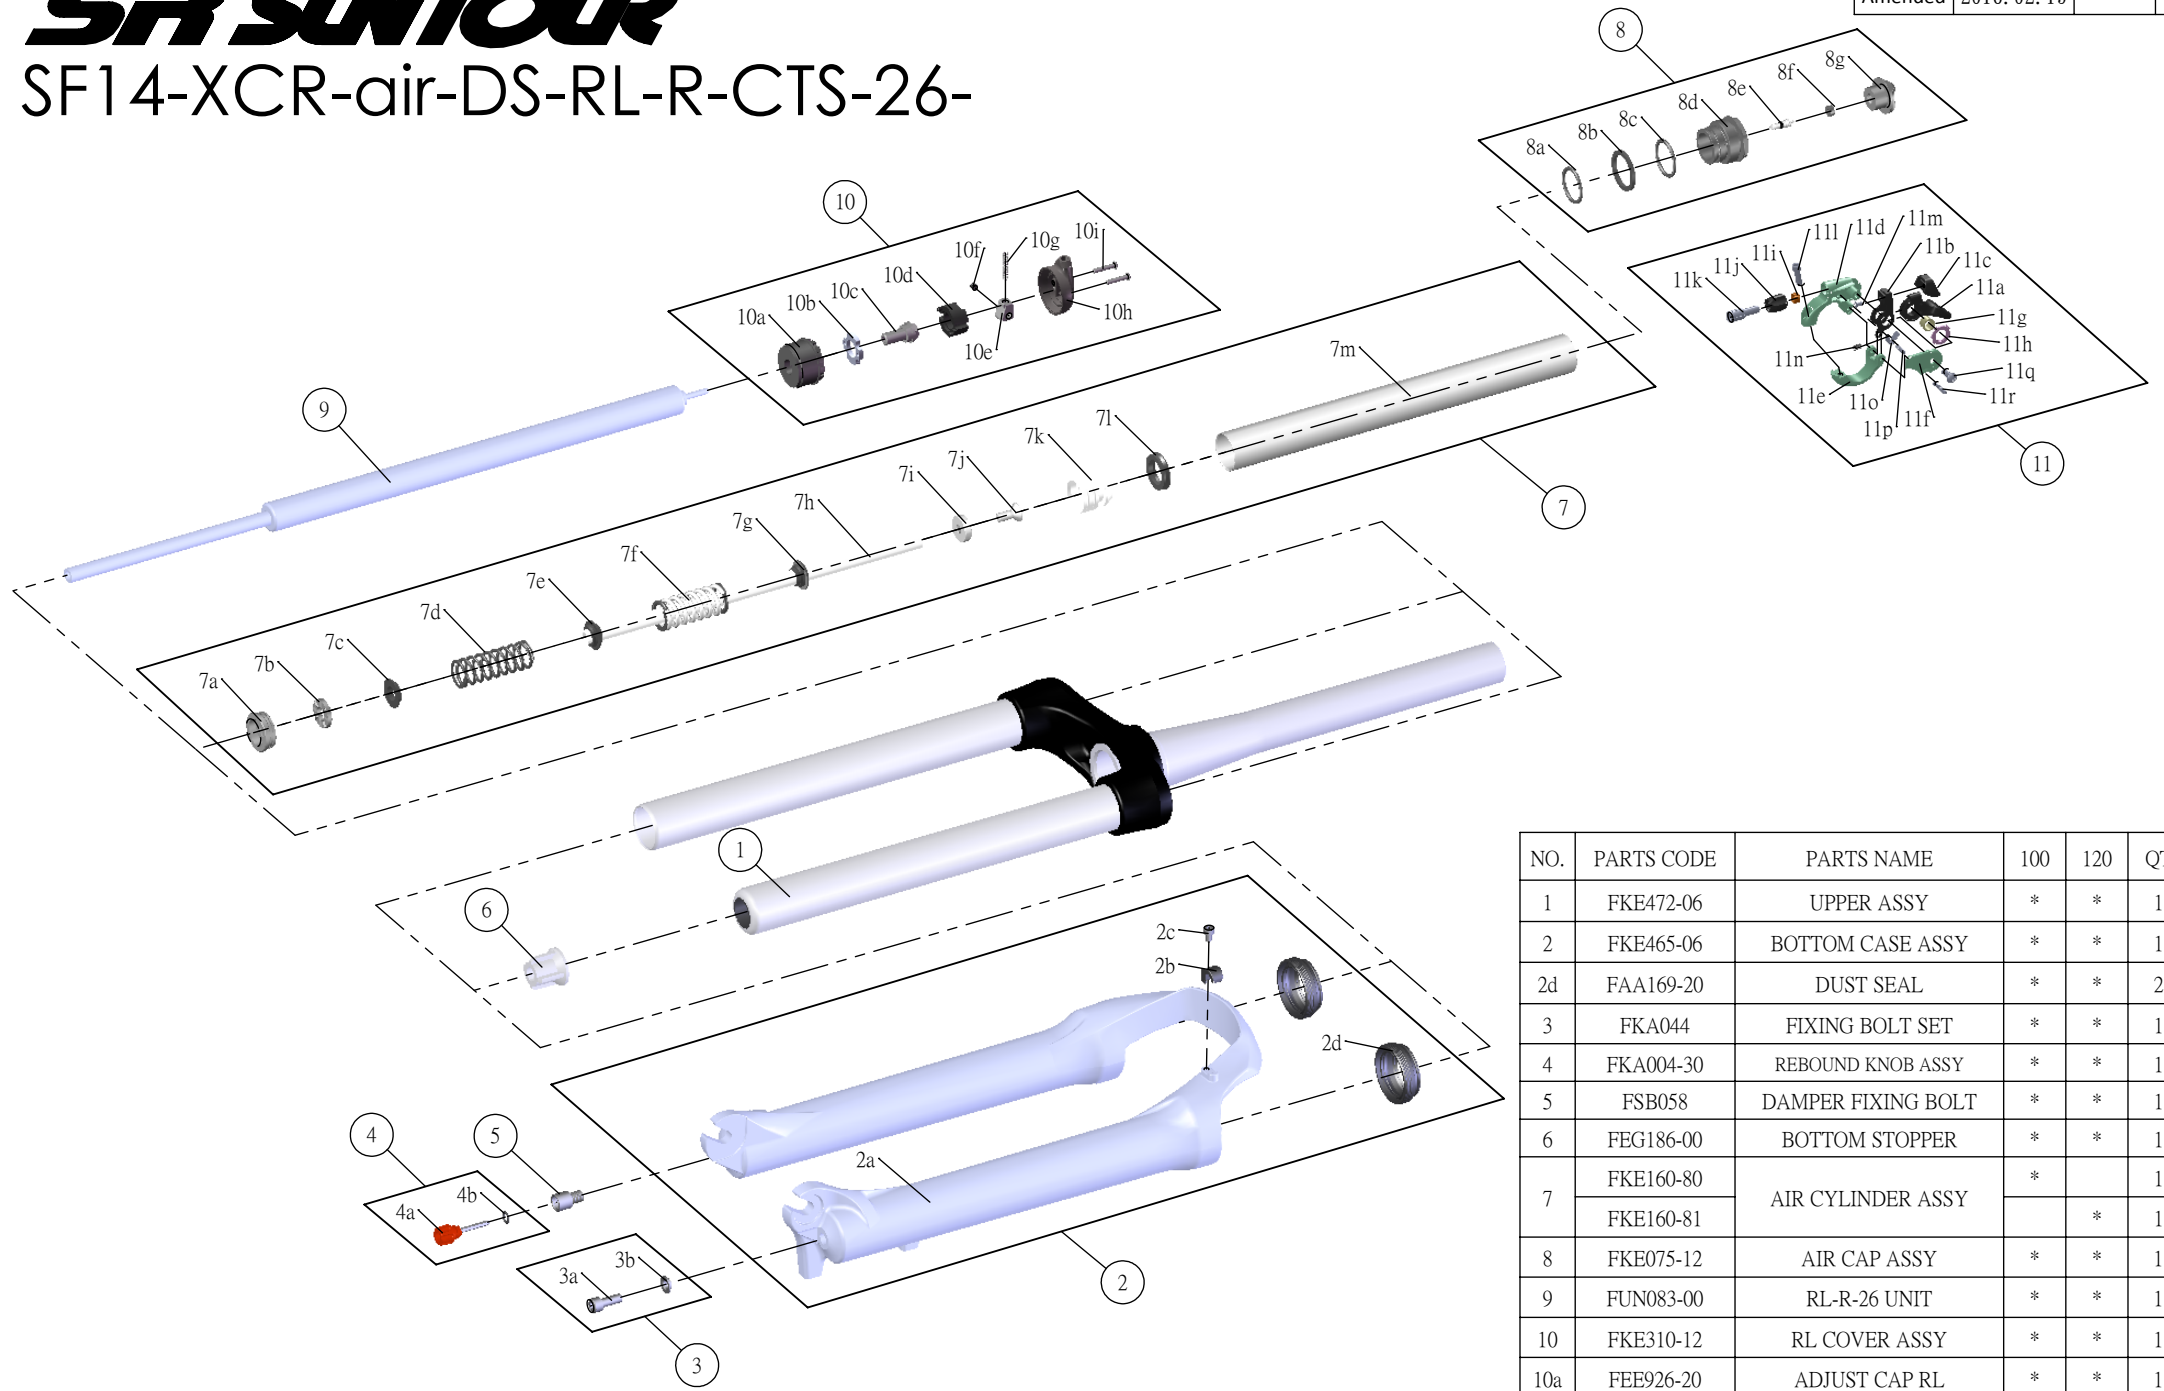

## SF14-XCR-air-DS-RL-R-CTS-26-

Date	2013. 07. 01	Version	3
Amended	2016. 02. 19		

NO.	PARTS CODE	PARTS NAME	100	120	QT
1	FKE472-06	UPPER ASSY	*	*	1
2	FKE465-06	BOTTOM CASE ASSY	*	*	1
2d	FAA169-20	DUST SEAL	*	*	2
3	FKA044	FIXING BOLT SET	*	*	1
4	FKA004-30	REBOUND KNOB ASSY	*	*	1
5	FSB058	DAMPER FIXING BOLT	*	*	1
6	FEG186-00	BOTTOM STOPPER	*	*	1
7	FKE160-80	AIR CYLINDER ASSY	*		1
	FKE160-81			*	1
8	FKE075-12	AIR CAP ASSY	*	*	1
9	FUN083-00	RL-R-26 UNIT	*	*	1
10	FKE310-12	RL COVER ASSY	*	*	1
10a	FEE926-20	ADJUST CAP RL	*	*	1
10h	FEE939	RL COVER	*	*	1
△ 11	SL15SC-RLO	REMOTE LEVER ASSY	*	*	1