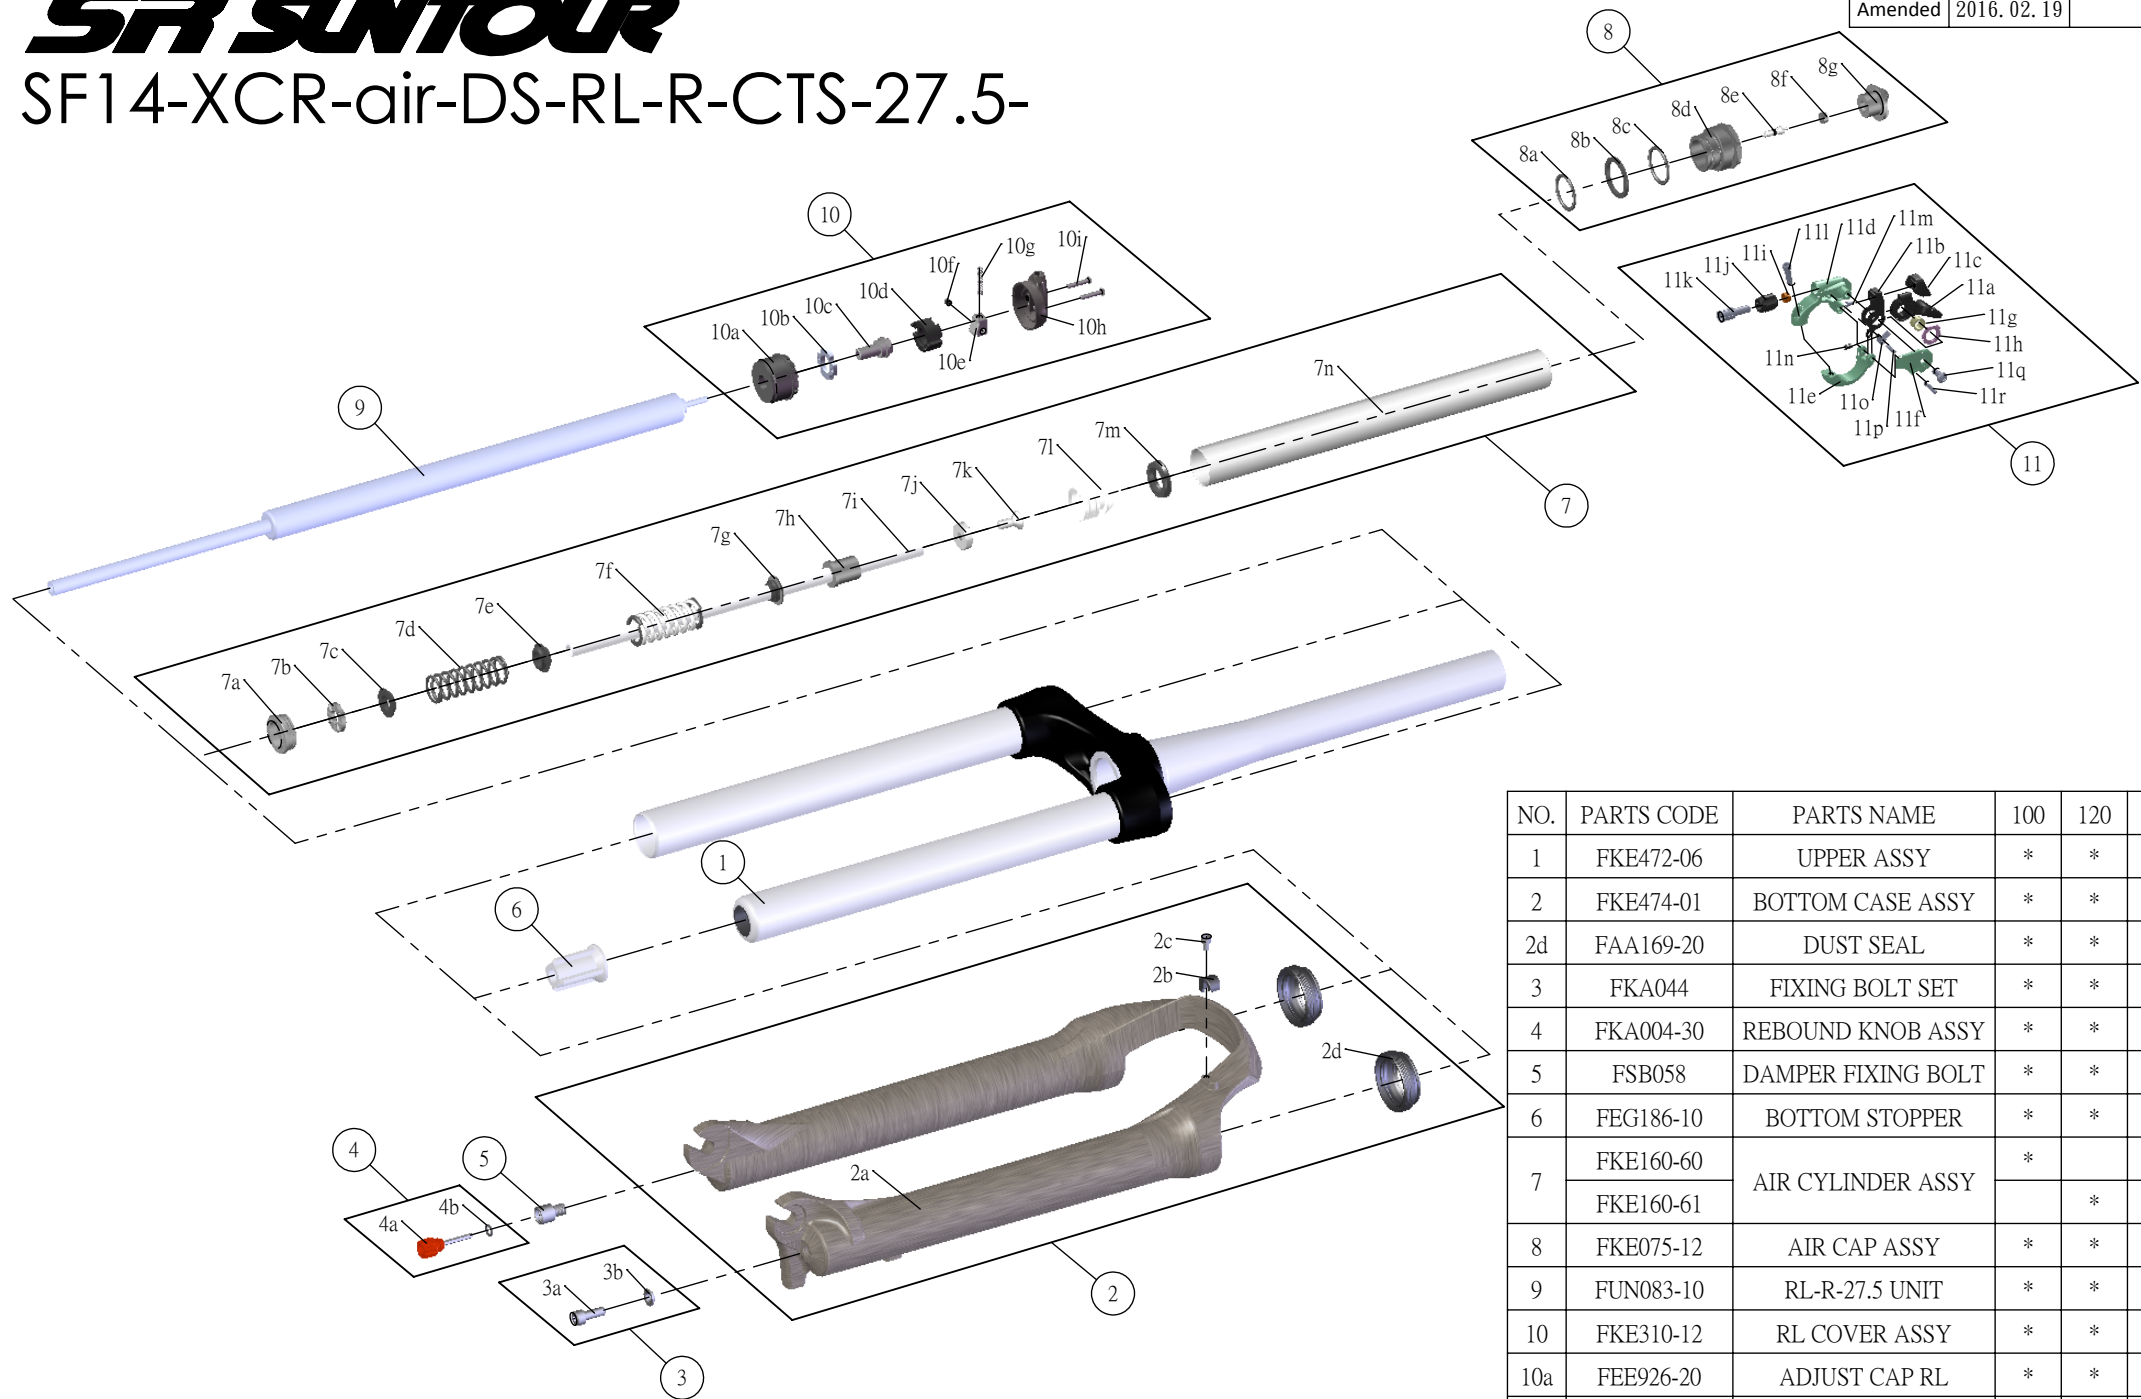

SR SUNTOUR

SF14-XCR-air-DS-RL-R-CTS-27.5-

Date	2013. 07. 01	Version	3
Amended	2016. 02. 19		

NO.	PARTS CODE	PARTS NAME	100	120	QT
1	FKE472-06	UPPER ASSY	*	*	1
2	FKE474-01	BOTTOM CASE ASSY	*	*	1
2d	FAA169-20	DUST SEAL	*	*	2
3	FKA044	FIXING BOLT SET	*	*	1
4	FKA004-30	REBOUND KNOB ASSY	*	*	1
5	FSB058	DAMPER FIXING BOLT	*	*	1
6	FEG186-10	BOTTOM STOPPER	*	*	1
7	FKE160-60	AIR CYLINDER ASSY	*		1
	FKE160-61			*	1
8	FKE075-12	AIR CAP ASSY	*	*	1
9	FUN083-10	RL-R-27.5 UNIT	*	*	1
10	FKE310-12	RL COVER ASSY	*	*	1
10a	FEE926-20	ADJUST CAP RL	*	*	1
10h	FEE939	RL COVER	*	*	1
△ 11	SL15SC-RLO	REMOTE LEVER ASSY	*	*	1