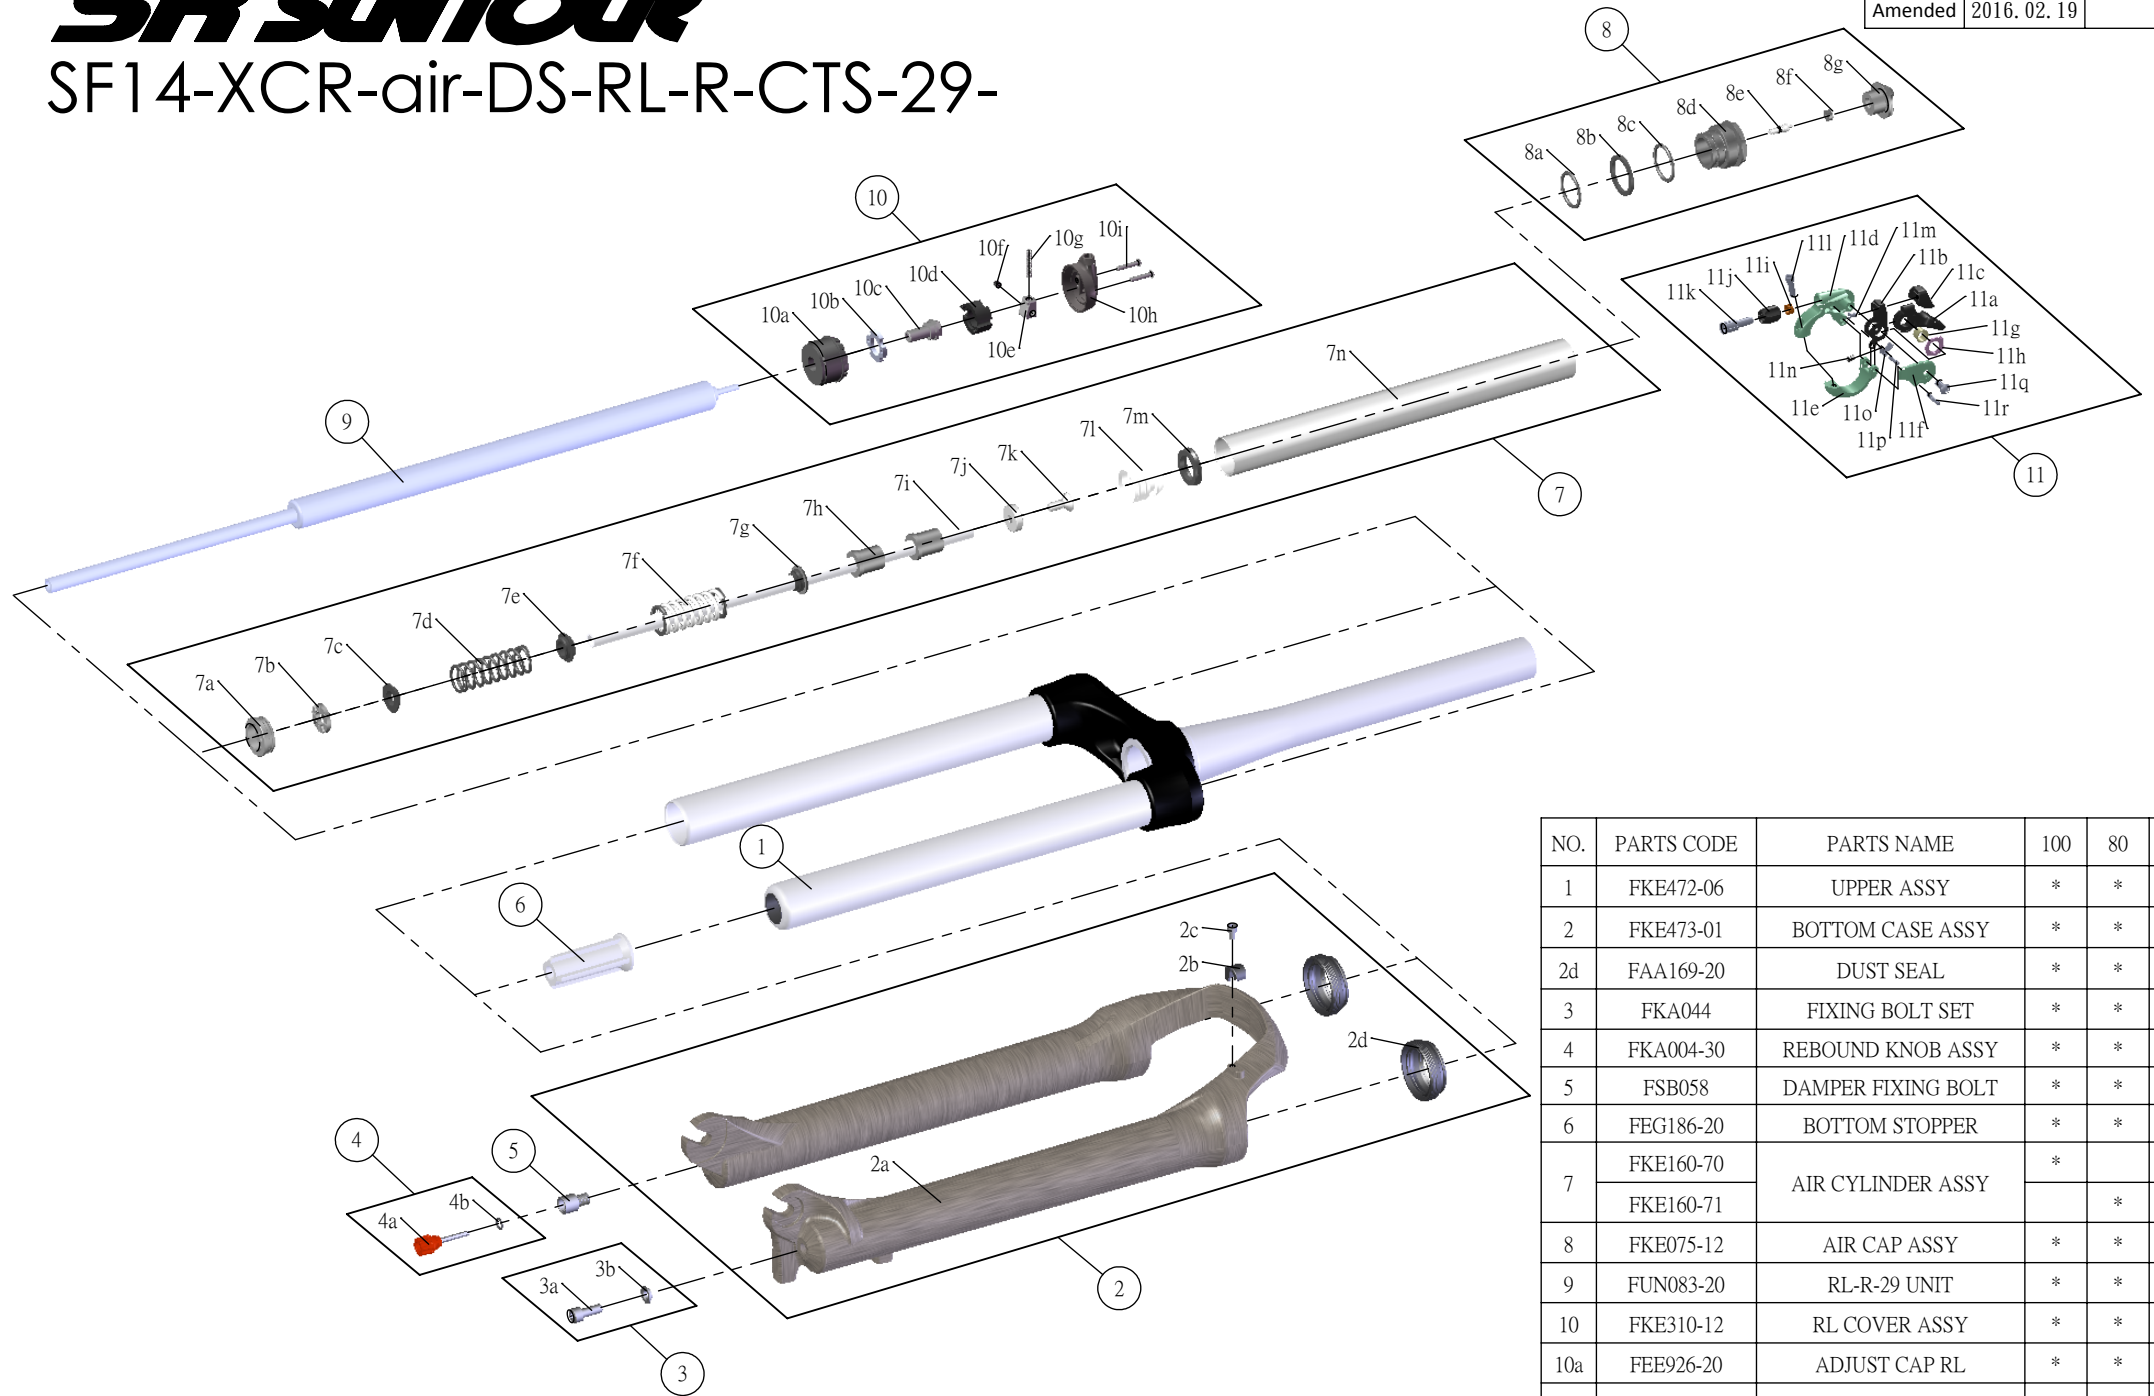

SR SUNTOUR

SF14-XCR-air-DS-RL-R-CTS-29-

Date	2013. 07. 02	Version	3
Amended	2016. 02. 19		

NO.	PARTS CODE	PARTS NAME	100	80	QT
1	FKE472-06	UPPER ASSY	*	*	1
2	FKE473-01	BOTTOM CASE ASSY	*	*	1
2d	FAA169-20	DUST SEAL	*	*	2
3	FKA044	FIXING BOLT SET	*	*	1
4	FKA004-30	REBOUND KNOB ASSY	*	*	1
5	FSB058	DAMPER FIXING BOLT	*	*	1
6	FEG186-20	BOTTOM STOPPER	*	*	1
7	FKE160-70	AIR CYLINDER ASSY	*		1
	FKE160-71			*	1
8	FKE075-12	AIR CAP ASSY	*	*	1
9	FUN083-20	RL-R-29 UNIT	*	*	1
10	FKE310-12	RL COVER ASSY	*	*	1
10a	FEE926-20	ADJUST CAP RL	*	*	1
10h	FEE939	RL COVER	*	*	1
△ 11	SL15SC-RLO	REMOTE LEVER ASSY	*	*	1