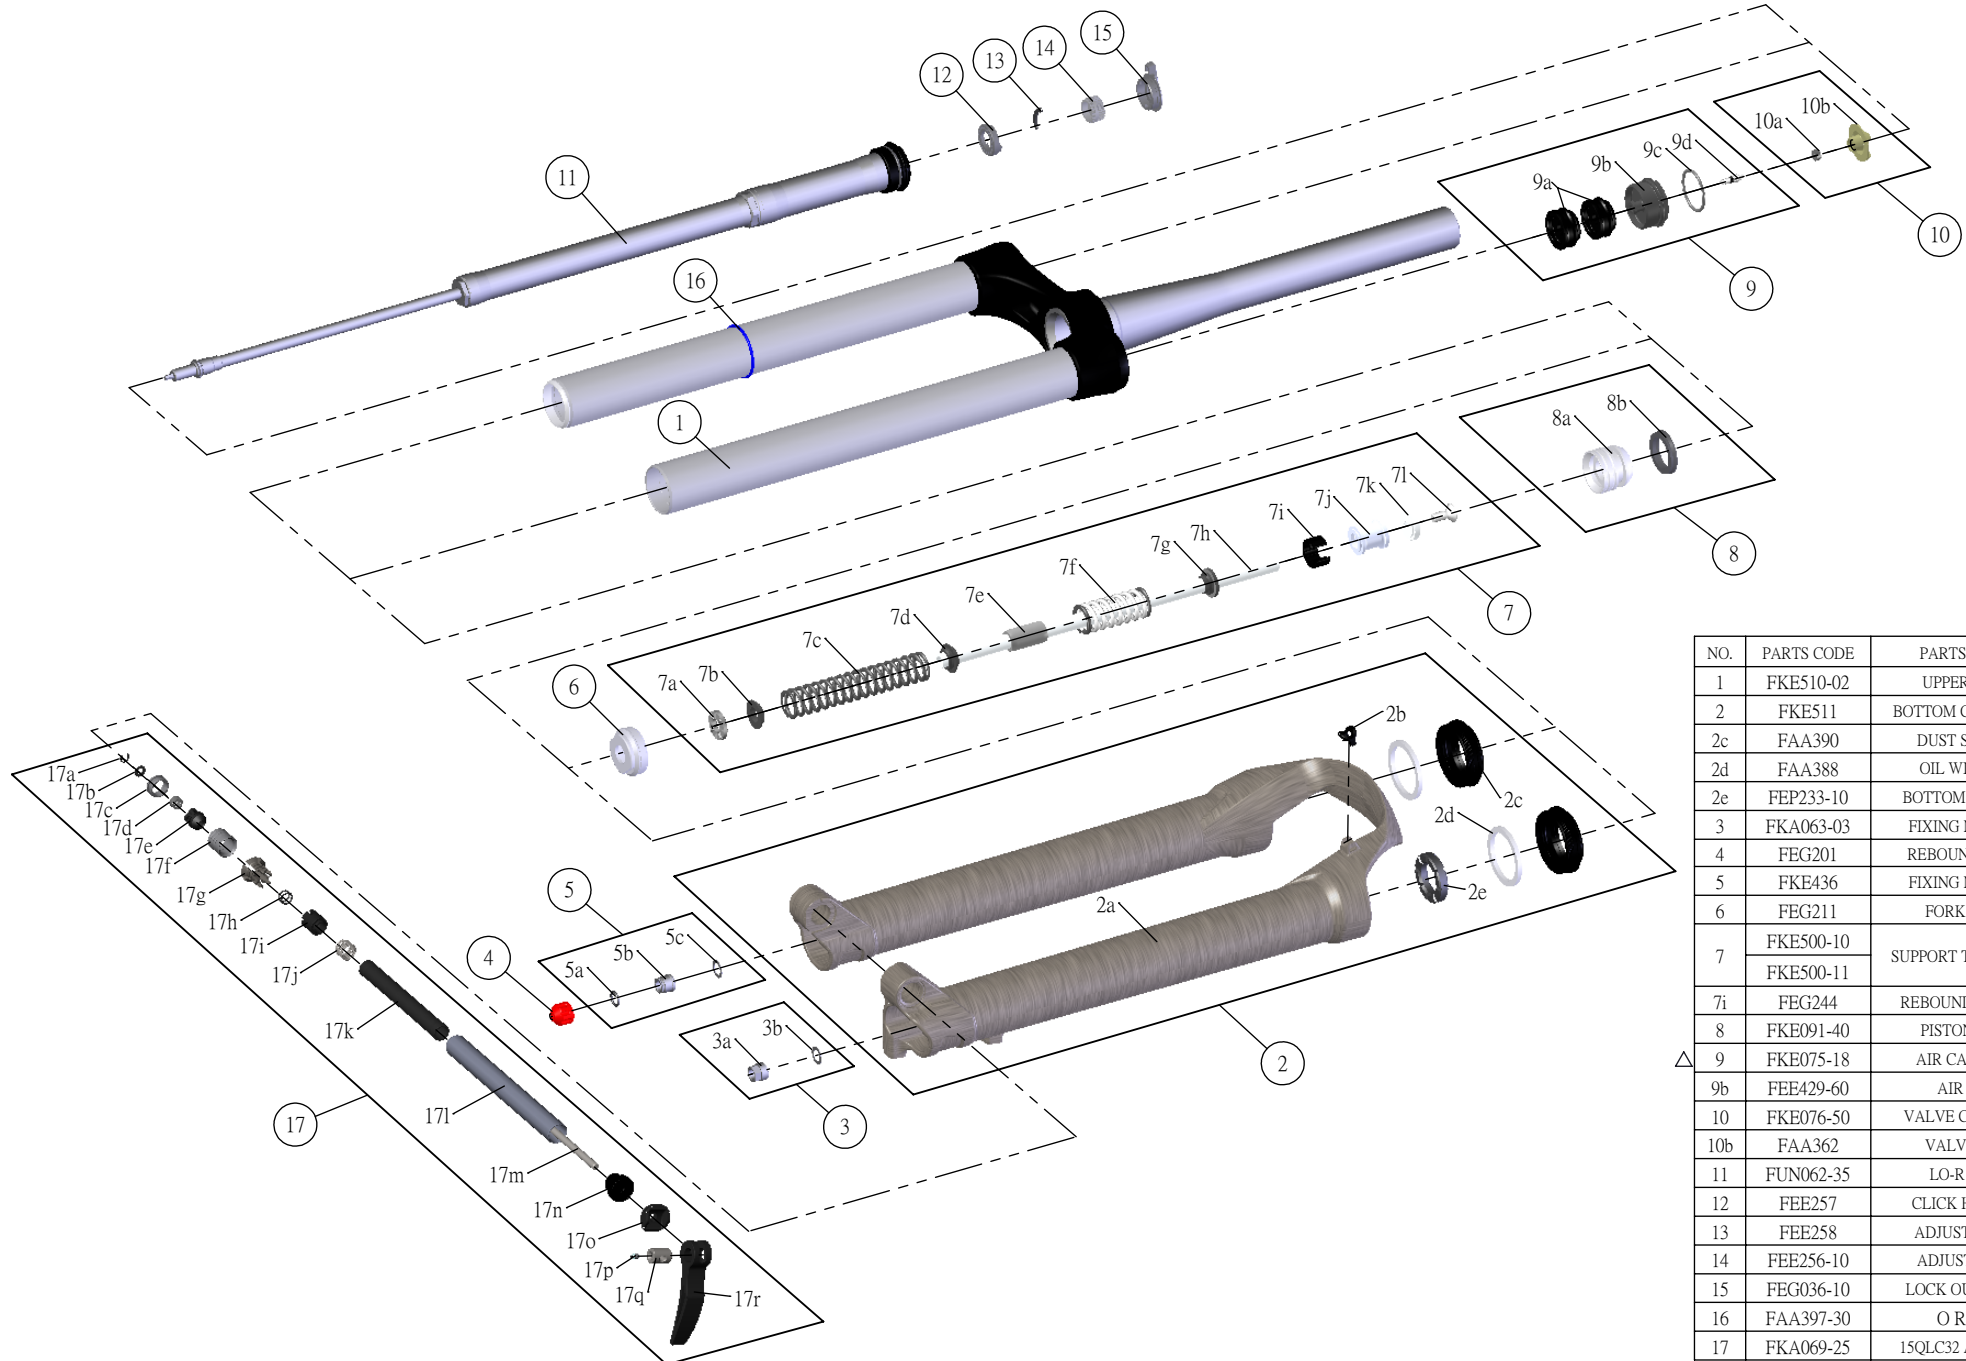

SUNTOUR

SF15-AION-DS-LO-R-15QLC32-CTS-29-

Date	2014.02.24	Version	2
Amended	2015.04.15		

NO.	PARTS CODE	PARTS NAME	140	130	QT
1	FKE510-02	UPPER ASSY	*	*	1
2	FKE511	BOTTOM CASE ASSY	*	*	1
2c	FAA390	DUST SEAL 34	*	*	2
2d	FAA388	OIL WIPER 34	*	*	2
2e	FEP233-10	BOTTOM BUMPER	*	*	1
3	FKA063-03	FIXING NUT SET	*	*	1
4	FEQ201	REBOUND KNOB	*	*	1
5	FKE436	FIXING NUT SET	*	*	1
6	FEQ211	FORK NOSE	*	*	1
7	FKE500-10	SUPPORT TUBE ASSY	*		1
	FKE500-11			*	1
7i	FEQ244	REBOUND SPACER	*	*	1
8	FKE091-40	PISTON UNIT	*	*	1
9	FKE075-18	AIR CAP ASSY	*	*	1
9b	FEE429-60	AIR CAP	*	*	1
10	FKE076-50	VALVE CAP ASSY	*	*	1
10b	FAA362	VALVE CAP	*	*	1
11	FUN062-35	LO-R UNIT	*	*	1
12	FEE257	CLICK HOLDER	*	*	1
13	FEE258	ADJUST CLICK	*	*	1
14	FEE256-10	ADJUST CORE	*	*	1
15	FEQ036-10	LOCK OUT KNOB	*	*	1
16	FAA397-30	O RING	*	*	1
17	FKA069-25	15QLC32 AXLE SET	*	*	1