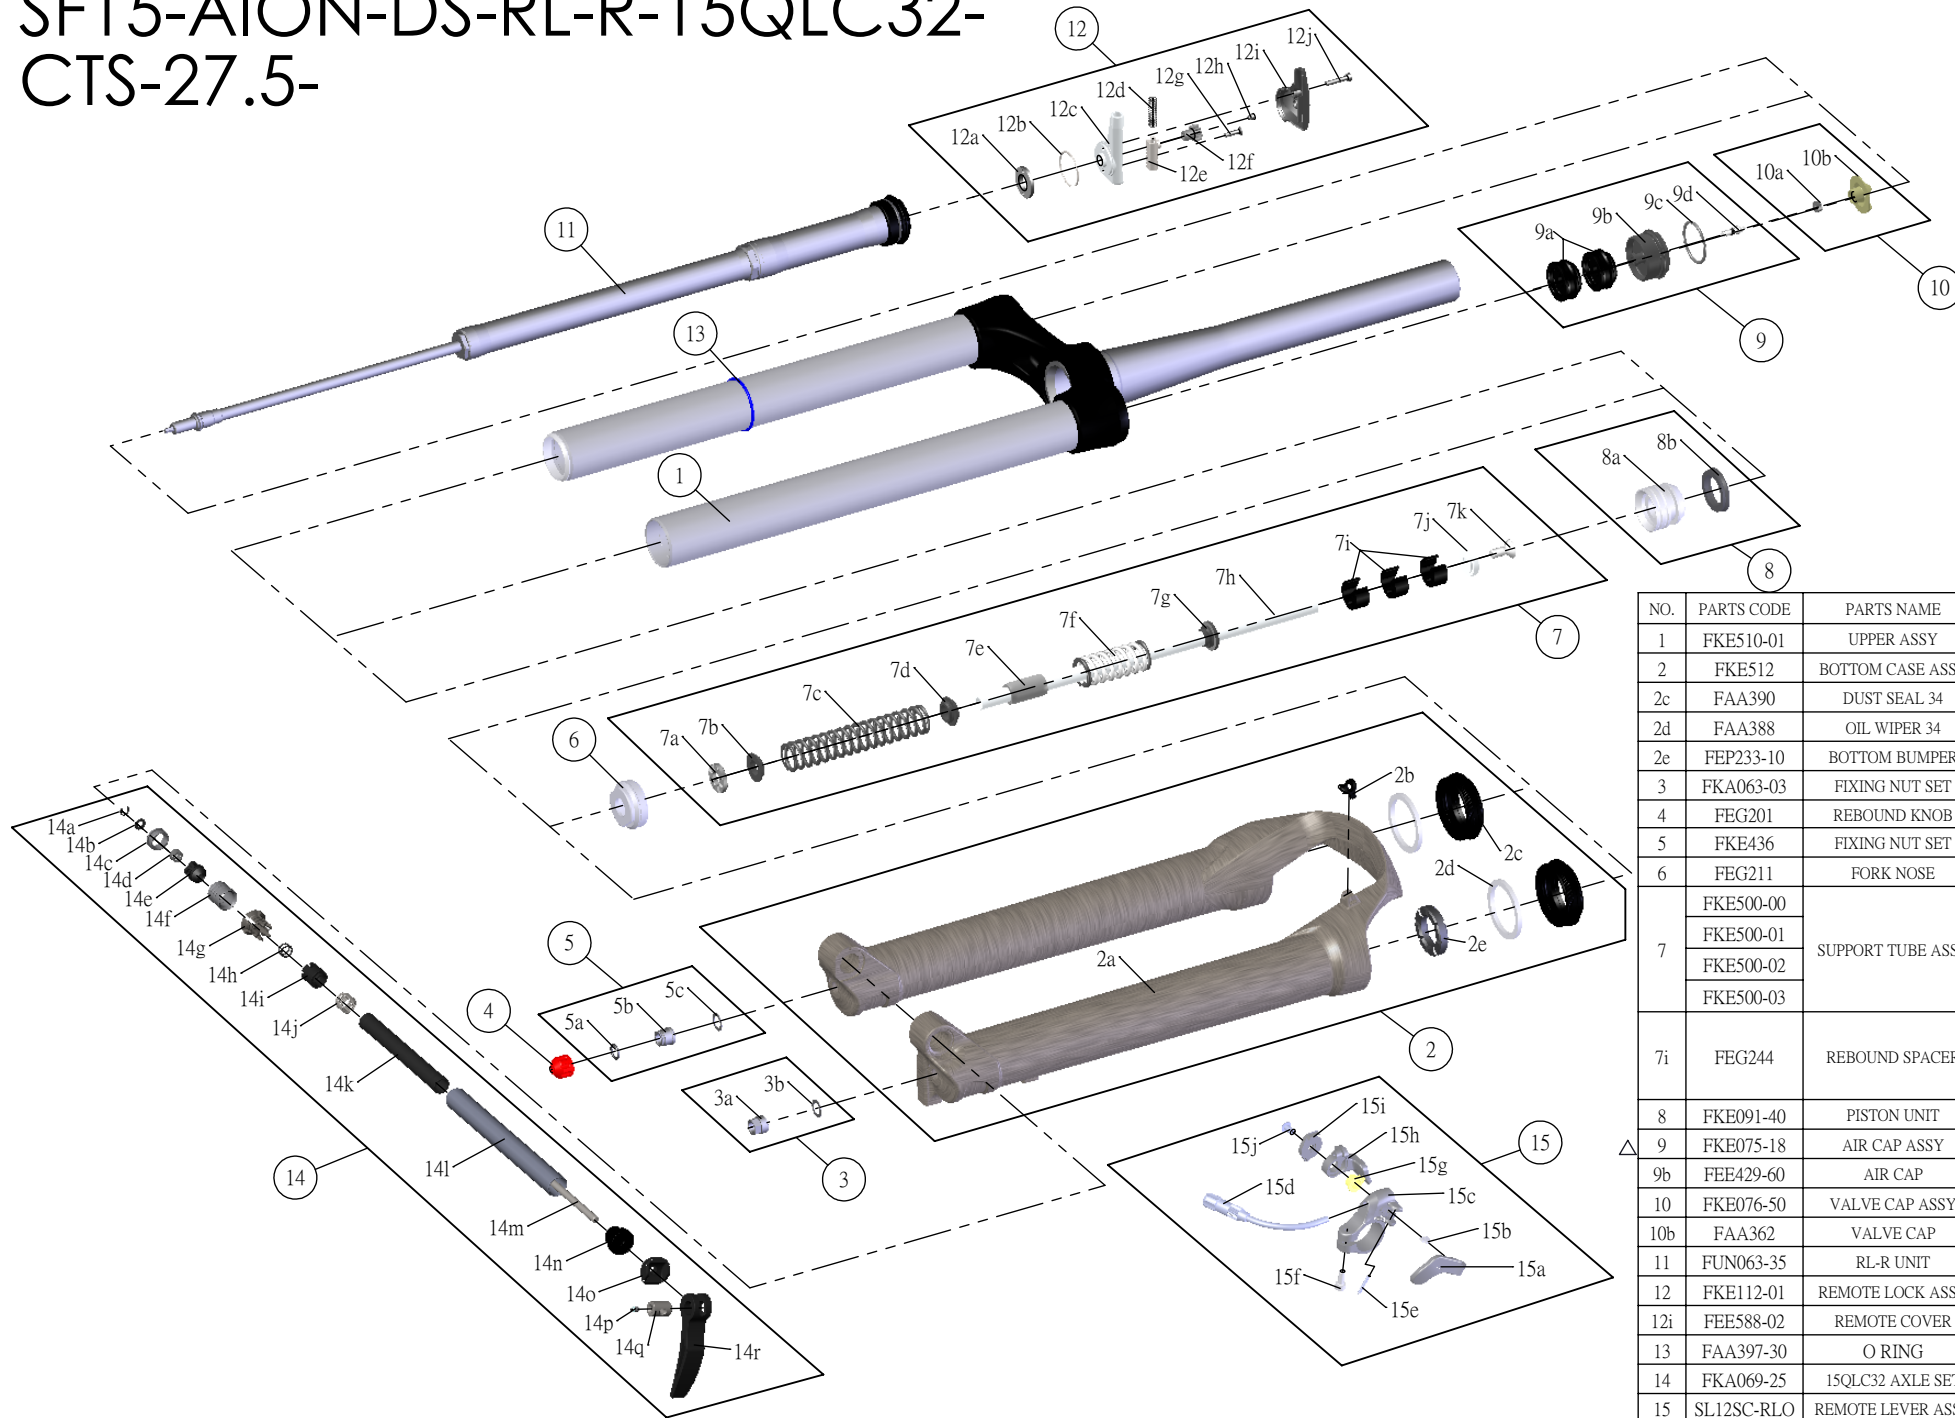

SR SUNTOUR

SF15-AION-DS-RL-R-15QLC32-CTS-27.5-

Date	2014.02.21	Version	2
Amended	2015.04.15		

NO.	PARTS CODE	PARTS NAME	160	150	140	130	QT
1	FKE510-01	UPPER ASSY	*	*	*	*	1
2	FKE512	BOTTOM CASE ASSY	*	*	*	*	1
2c	FAA390	DUST SEAL 34	*	*	*	*	2
2d	FAA388	OIL WIPER 34	*	*	*	*	2
2e	FEP233-10	BOTTOM BUMPER	*	*	*	*	1
3	FKA063-03	FIXING NUT SET	*	*	*	*	1
4	FEG201	REBOUND KNOB	*	*	*	*	1
5	FKE436	FIXING NUT SET	*	*	*	*	1
6	FEG211	FORK NOSE	*	*	*	*	1
7	FKE500-00	SUPPORT TUBE ASSY	*				1
	FKE500-01			*		1	
	FKE500-02				*	1	
	FKE500-03					*	1
7i	FEG244	REBOUND SPACER		*			1
					*		2
						*	3
8	FKE091-40	PISTON UNIT	*	*	*	*	1
9	FKE075-18	AIR CAP ASSY	*	*	*	*	1
9b	FEE429-60	AIR CAP	*	*	*	*	1
10	FKE076-50	VALVE CAP ASSY	*	*	*	*	1
10b	FAA362	VALVE CAP	*	*	*	*	1
11	FUN063-35	RL-R UNIT	*	*	*	*	1
12	FKE112-01	REMOTE LOCK ASSY	*	*	*	*	1
12i	FEE588-02	REMOTE COVER	*	*	*	*	1
13	FAA397-30	O RING	*	*	*	*	1
14	FKA069-25	15QLC32 AXLE SET	*	*	*	*	1
15	SL12SC-RLO	REMOTE LEVER ASSY	*	*	*	*	1