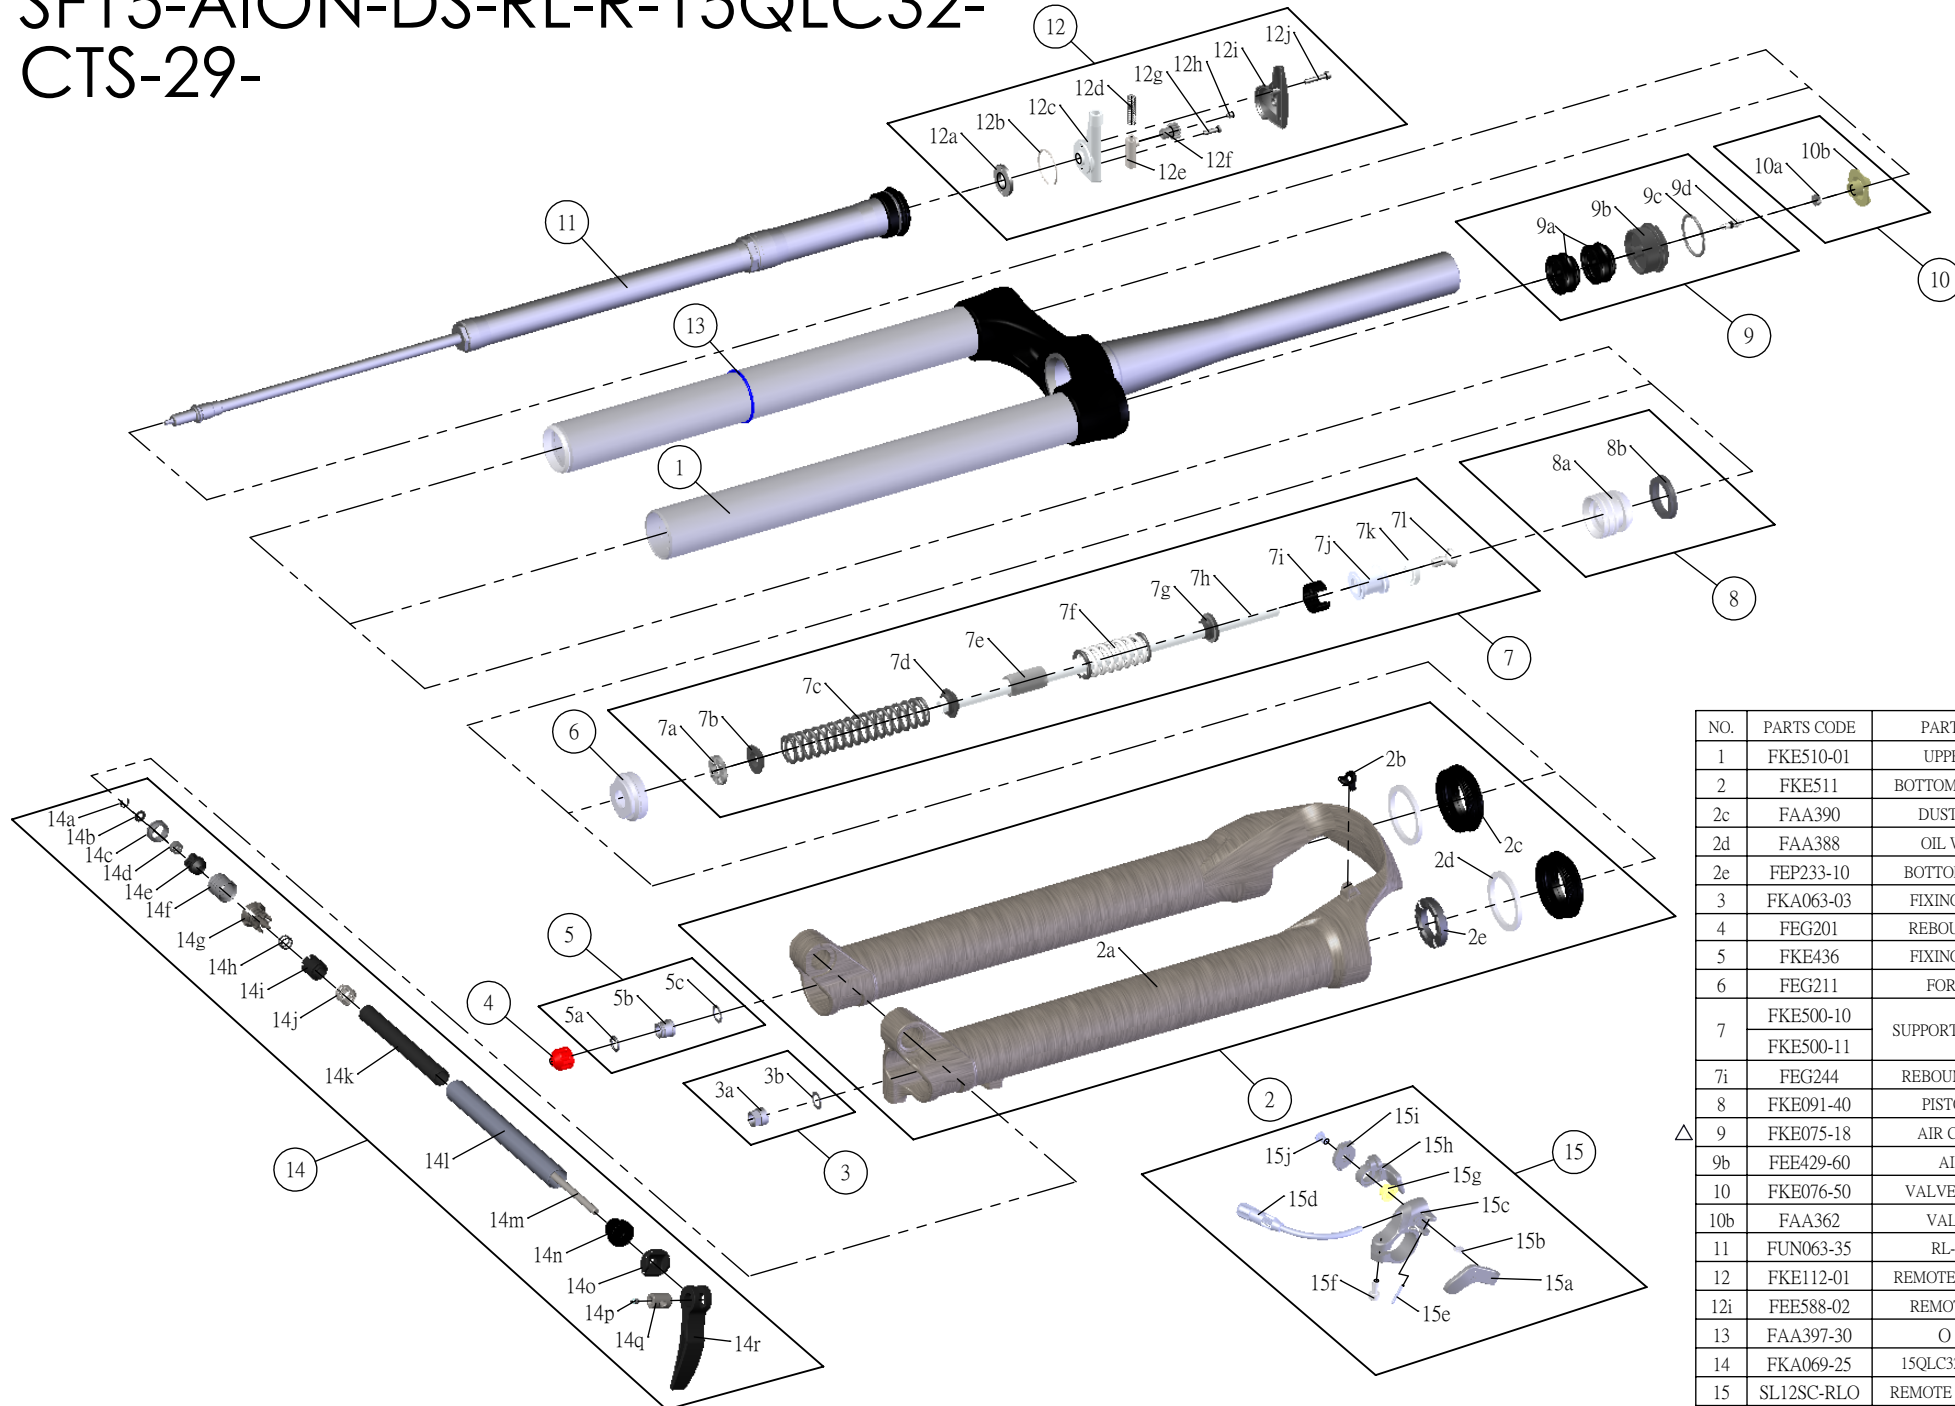

SR SUNTOUR

SF15-AION-DS-RL-R-15QLC32-
CTS-29-

Date	2014.02.24	Version	2
Amended	2015.04.15		

NO.	PARTS CODE	PARTS NAME	140	130	QT
1	FKE510-01	UPPER ASSY	*	*	1
2	FKE511	BOTTOM CASE ASSY	*	*	1
2c	FAA390	DUST SEAL 34	*	*	2
2d	FAA388	OIL WIPER 34	*	*	2
2e	FEP233-10	BOTTOM BUMPER	*	*	1
3	FKA063-03	FIXING NUT SET	*	*	1
4	FEG201	REBOUND KNOB	*	*	1
5	FKE436	FIXING NUT SET	*	*	1
6	FEG211	FORK NOSE	*	*	1
7	FKE500-10	SUPPORT TUBE ASSY	*	*	1
	FKE500-11				1
7i	FEG244	REBOUND SPACER	*	*	1
8	FKE091-40	PISTON UNIT	*	*	1
9	FKE075-18	AIR CAP ASSY	*	*	1
9b	FEE429-60	AIR CAP	*	*	1
10	FKE076-50	VALVE CAP ASSY	*	*	1
10b	FAA362	VALVE CAP	*	*	1
11	FUN063-35	RL-R UNIT	*	*	1
12	FKE112-01	REMOTE LOCK ASSY	*	*	1
12i	FEE588-02	REMOTE COVER	*	*	1
13	FAA397-30	O RING	*	*	1
14	FKA069-25	15QLC32 AXLE SET	*	*	1
15	SL12SC-RLO	REMOTE LEVER ASSY	*	*	1