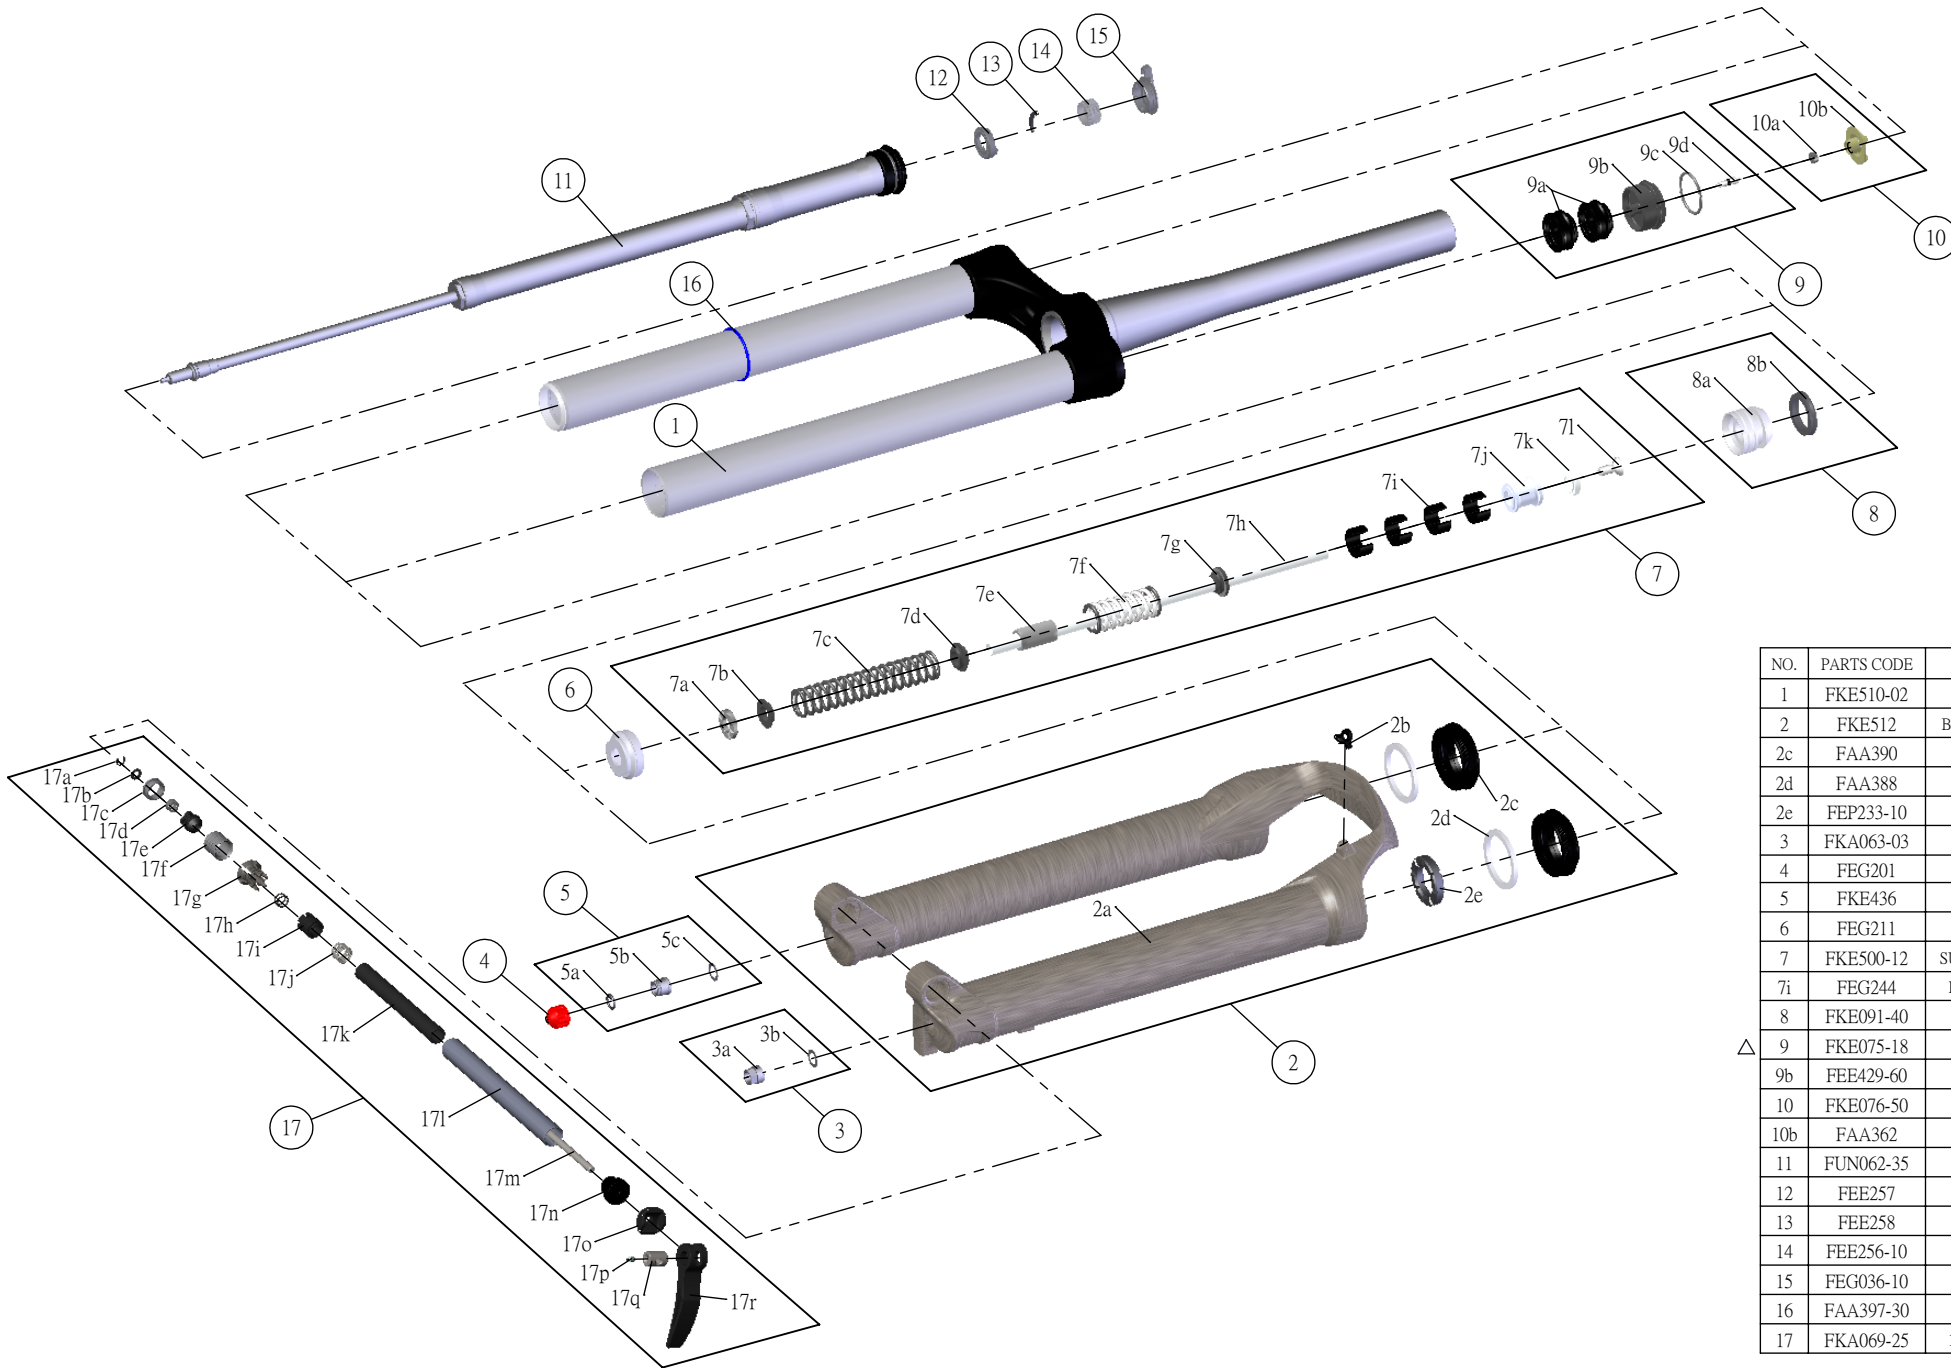

SR SUNTOUR

SF15-AION-EB-DS-LO-R-15QLC32-CTS-27.5-

Date	2014.02.21	Version	2
Amended	2015.04.15		

NO.	PARTS CODE	PARTS NAME	100	QT
1	FKE510-02	UPPER ASSY	*	1
2	FKE512	BOTTOM CASE ASSY	*	1
2c	FAA390	DUST SEAL 34	*	2
2d	FAA388	OIL WIPER 34	*	2
2e	FEP233-10	BOTTOM BUMPER	*	1
3	FKA063-03	FIXING NUT SET	*	1
4	FEG201	REBOUND KNOB	*	1
5	FKE436	FIXING NUT SET	*	1
6	FEG211	FORK NOSE	*	1
7	FKE500-12	SUPPORT TUBE ASSY	*	1
7i	FEG244	REBOUND SPACER	*	4
8	FKE091-40	PISTON UNIT	*	1
△ 9	FKE075-18	AIR CAP ASSY	*	1
9b	FEE429-60	AIR CAP	*	1
10	FKE076-50	VALVE CAP ASSY	*	1
10b	FAA362	VALVE CAP	*	1
11	FUN062-35	LO-R UNIT	*	1
12	FEE257	CLICK HOLDER	*	1
13	FEE258	ADJUST CLICK	*	1
14	FEE256-10	ADJUST CORE	*	1
15	FEG036-10	LOCK OUT KNOB	*	1
16	FAA397-30	O RING	*	1
17	FKA069-25	15QLC32 AXLE SET	*	1