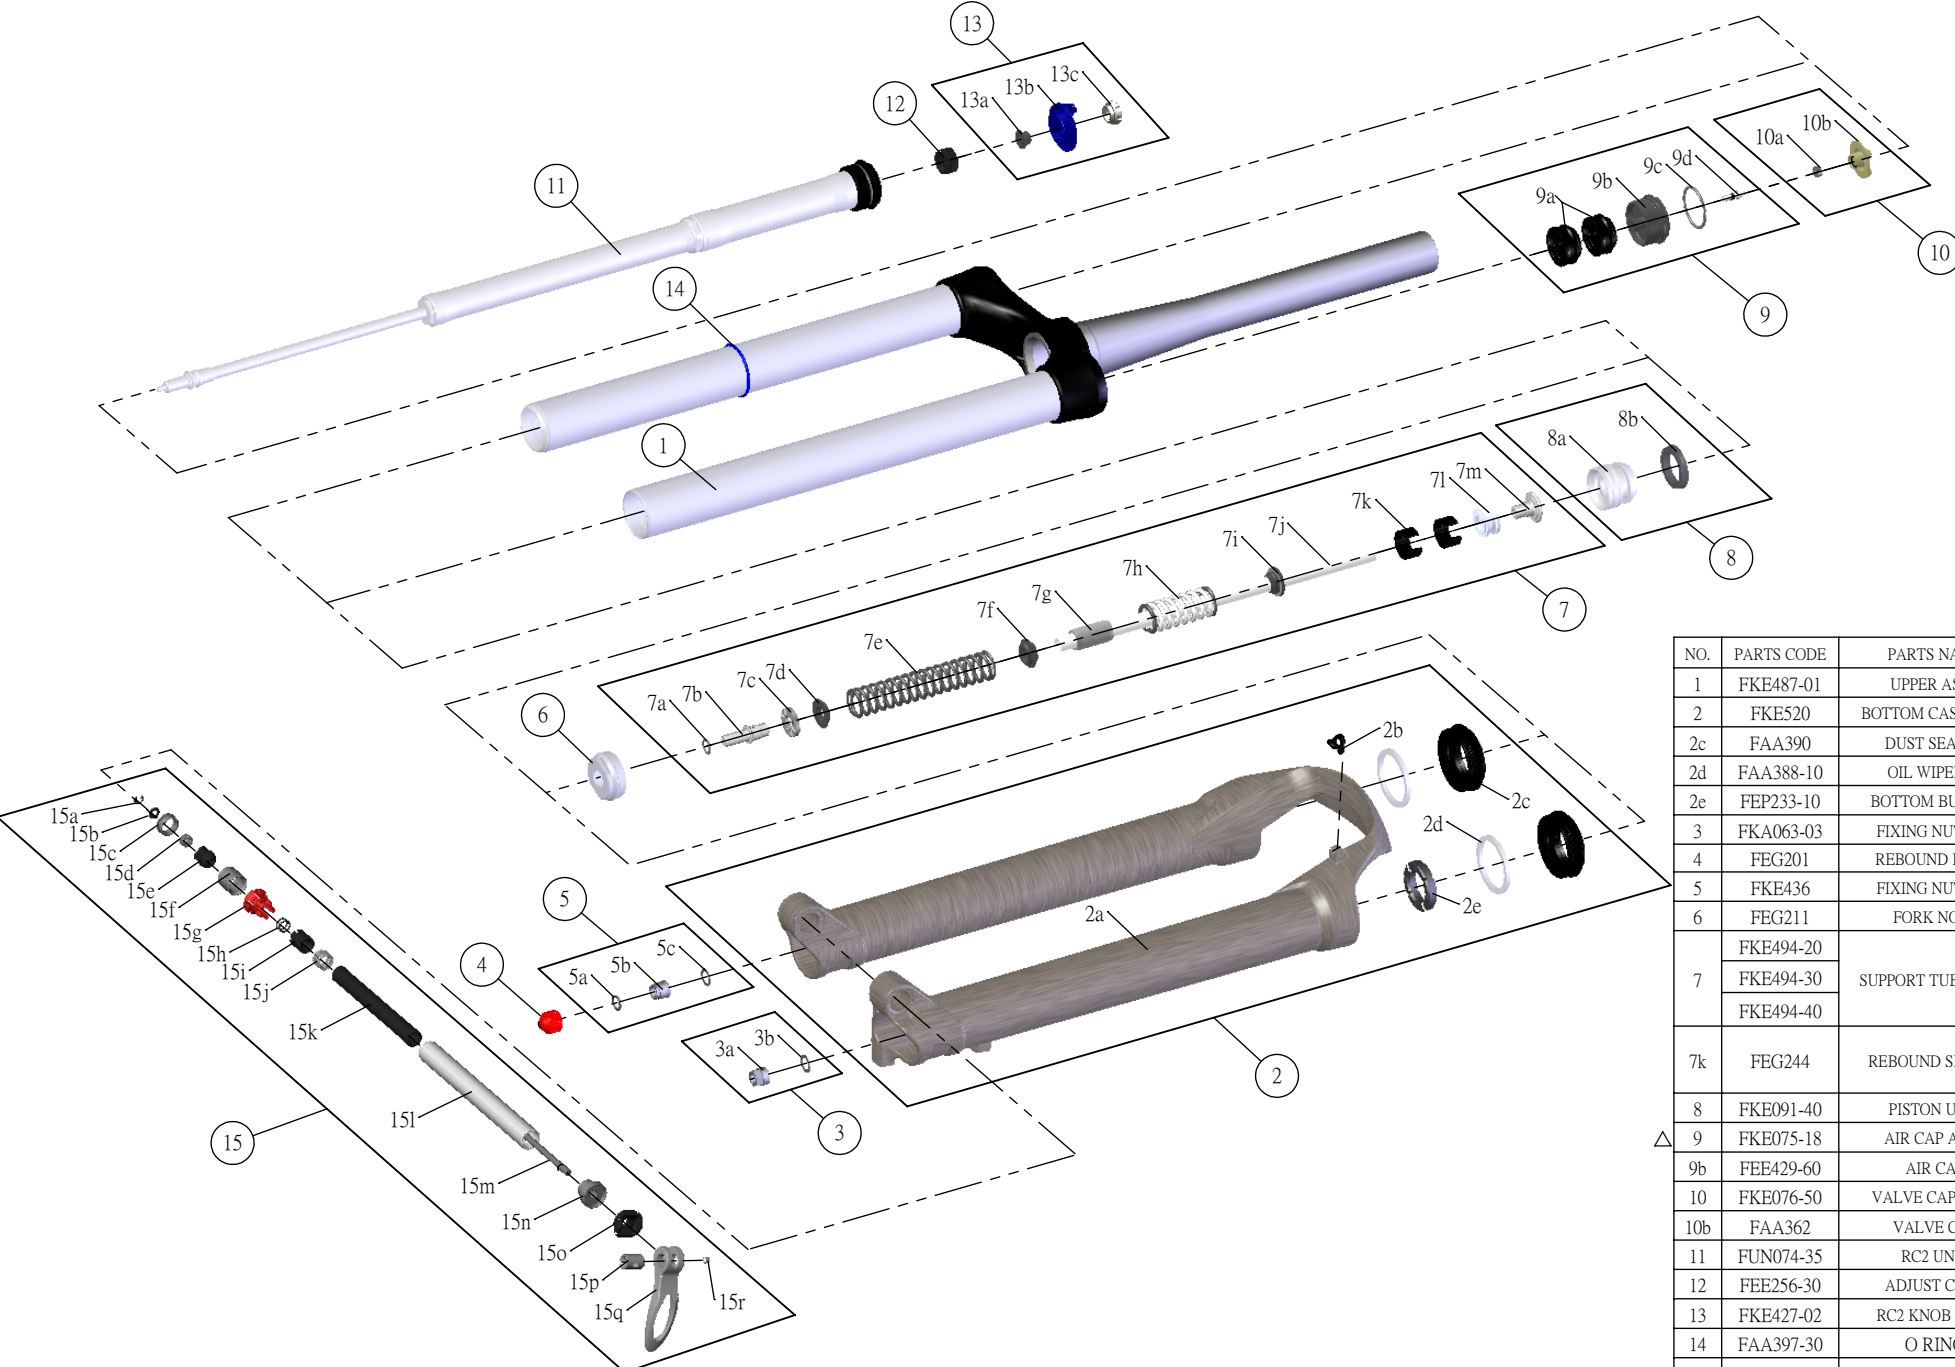

# SF SUNTOUR

## SF15-AURON-DS-RC2-15QLC2-Ti-CTS-29-

Date	2014.02.20	Version	2
Amended	2015.04.15		

NO.	PARTS CODE	PARTS NAME	150	140	130	QT
1	FKE487-01	UPPER ASSY	*	*	*	1
2	FKE520	BOTTOM CASE ASSY	*	*	*	1
2c	FAA390	DUST SEAL 34	*	*	*	2
2d	FAA388-10	OIL WIPER 34	*	*	*	2
2e	FEP233-10	BOTTOM BUMPER	*	*	*	1
3	FKA063-03	FIXING NUT SET	*	*	*	1
4	FEG201	REBOUND KNOB	*	*	*	1
5	FKE436	FIXING NUT SET	*	*	*	1
6	FEG211	FORK NOSE	*	*	*	1
7	FKE494-20	SUPPORT TUBE ASSY	*			1
	FKE494-30			*		1
	FKE494-40				*	1
7k	FEG244	REBOUND SPACER		*		1
8	FKE091-40	PISTON UNIT	*	*	*	1
△ 9	FKE075-18	AIR CAP ASSY	*	*	*	1
9b	FEE429-60	AIR CAP	*	*	*	1
10	FKE076-50	VALVE CAP ASSY	*	*	*	1
10b	FAA362	VALVE CAP	*	*	*	1
11	FUN074-35	RC2 UNIT	*	*	*	1
12	FEE256-30	ADJUST CORE	*	*	*	1
13	FKE427-02	RC2 KNOB ASSY	*	*	*	1
14	FAA397-30	O RING	*	*	*	1
15	FKA069-15	15QLC2 Ti AXLE SET	*	*	*	1