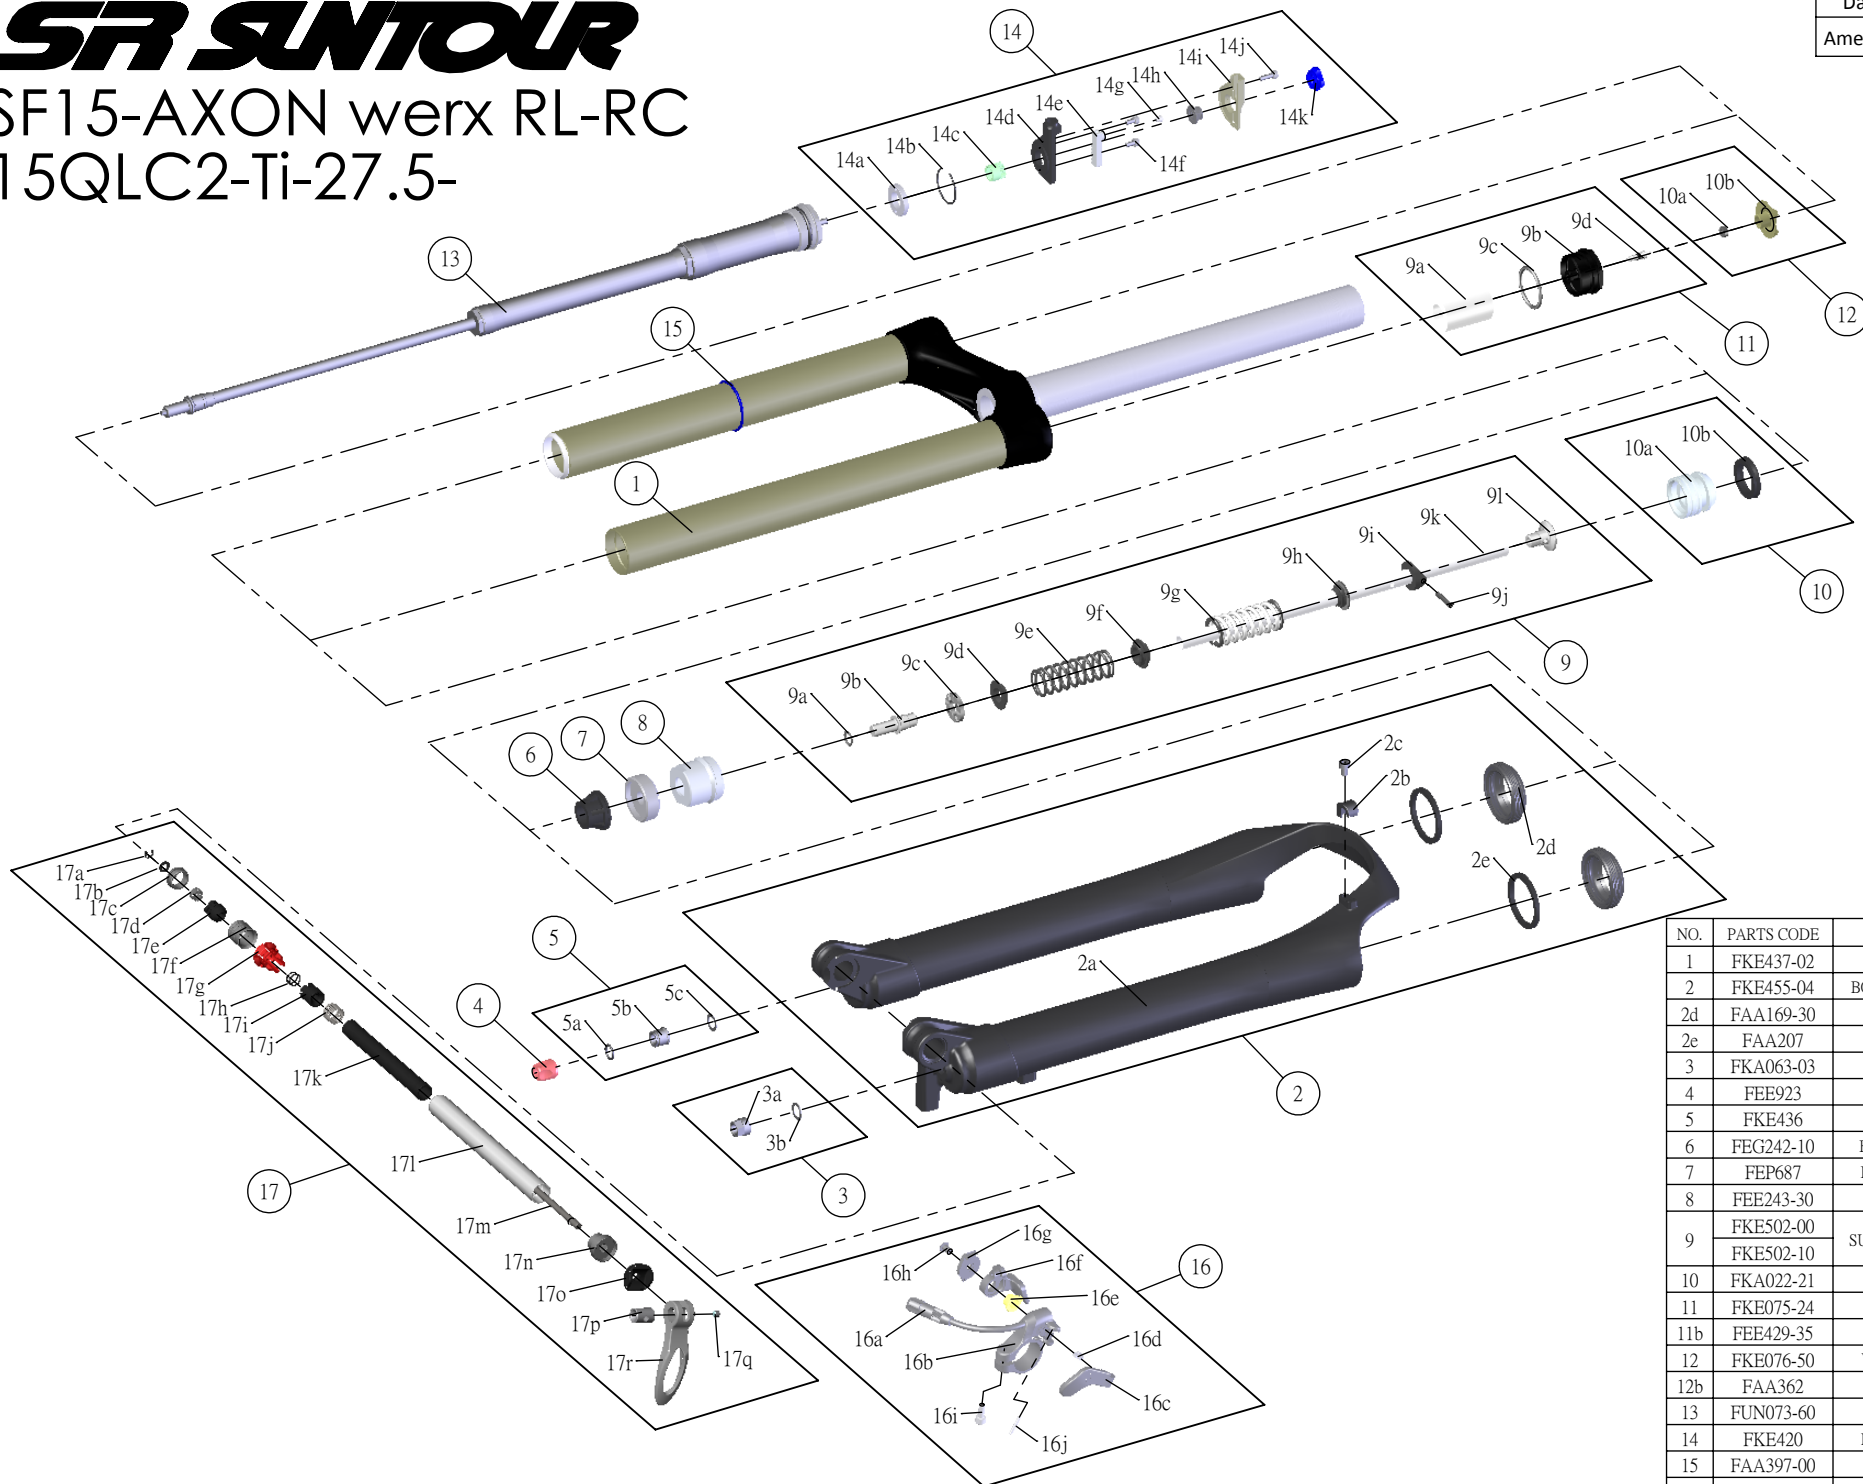

## SF15-AXON werx RL-RC 15QLC2-Ti-27.5-

Date	2014.02.17	Version	1
Amended			

NO.	PARTS CODE	PARTS NAME	100	80	QT
1	FKE437-02	UPPER ASSY	*	*	1
2	FKE455-04	BOTTOM CASE ASSY	*	*	1
2d	FAA169-30	DUST SEAL	*	*	2
2e	FAA207	OIL WIPER 32	*	*	2
3	FKA063-03	FIXING NUT SET	*	*	1
4	FEE923	REBOUND KNOB	*	*	1
5	FKE436	FIXING NUT SET	*	*	1
6	FEG242-10	BOTTOM STOPPER	*	*	1
7	FEP687	BOTTOM BUMPER	*	*	1
8	FEE243-30	FORK NOSE	*	*	1
9	FKE502-00	SUPPORT TUBE ASSY	*		1
	FKE502-10			*	1
10	FKA022-21	PISTON UNIT	*	*	1
11	FKE075-24	AIR CAP ASSY	*	*	1
11b	FEE429-35	AIR CAP	*	*	1
12	FKE076-50	VALVE CAP ASSY	*	*	1
12b	FAA362	VALVE CAP	*	*	1
13	FUN073-60	RL-RC UNIT	*	*	1
14	FKE420	RL REMOTE ASSY	*	*	1
15	FAA397-00	O RING	*	*	1
16	SL12SC-RLO	REMOTE LEVER ASSY	*	*	1
17	FKA069-15	15QLC2 Ti AXLE SET	*	*	1