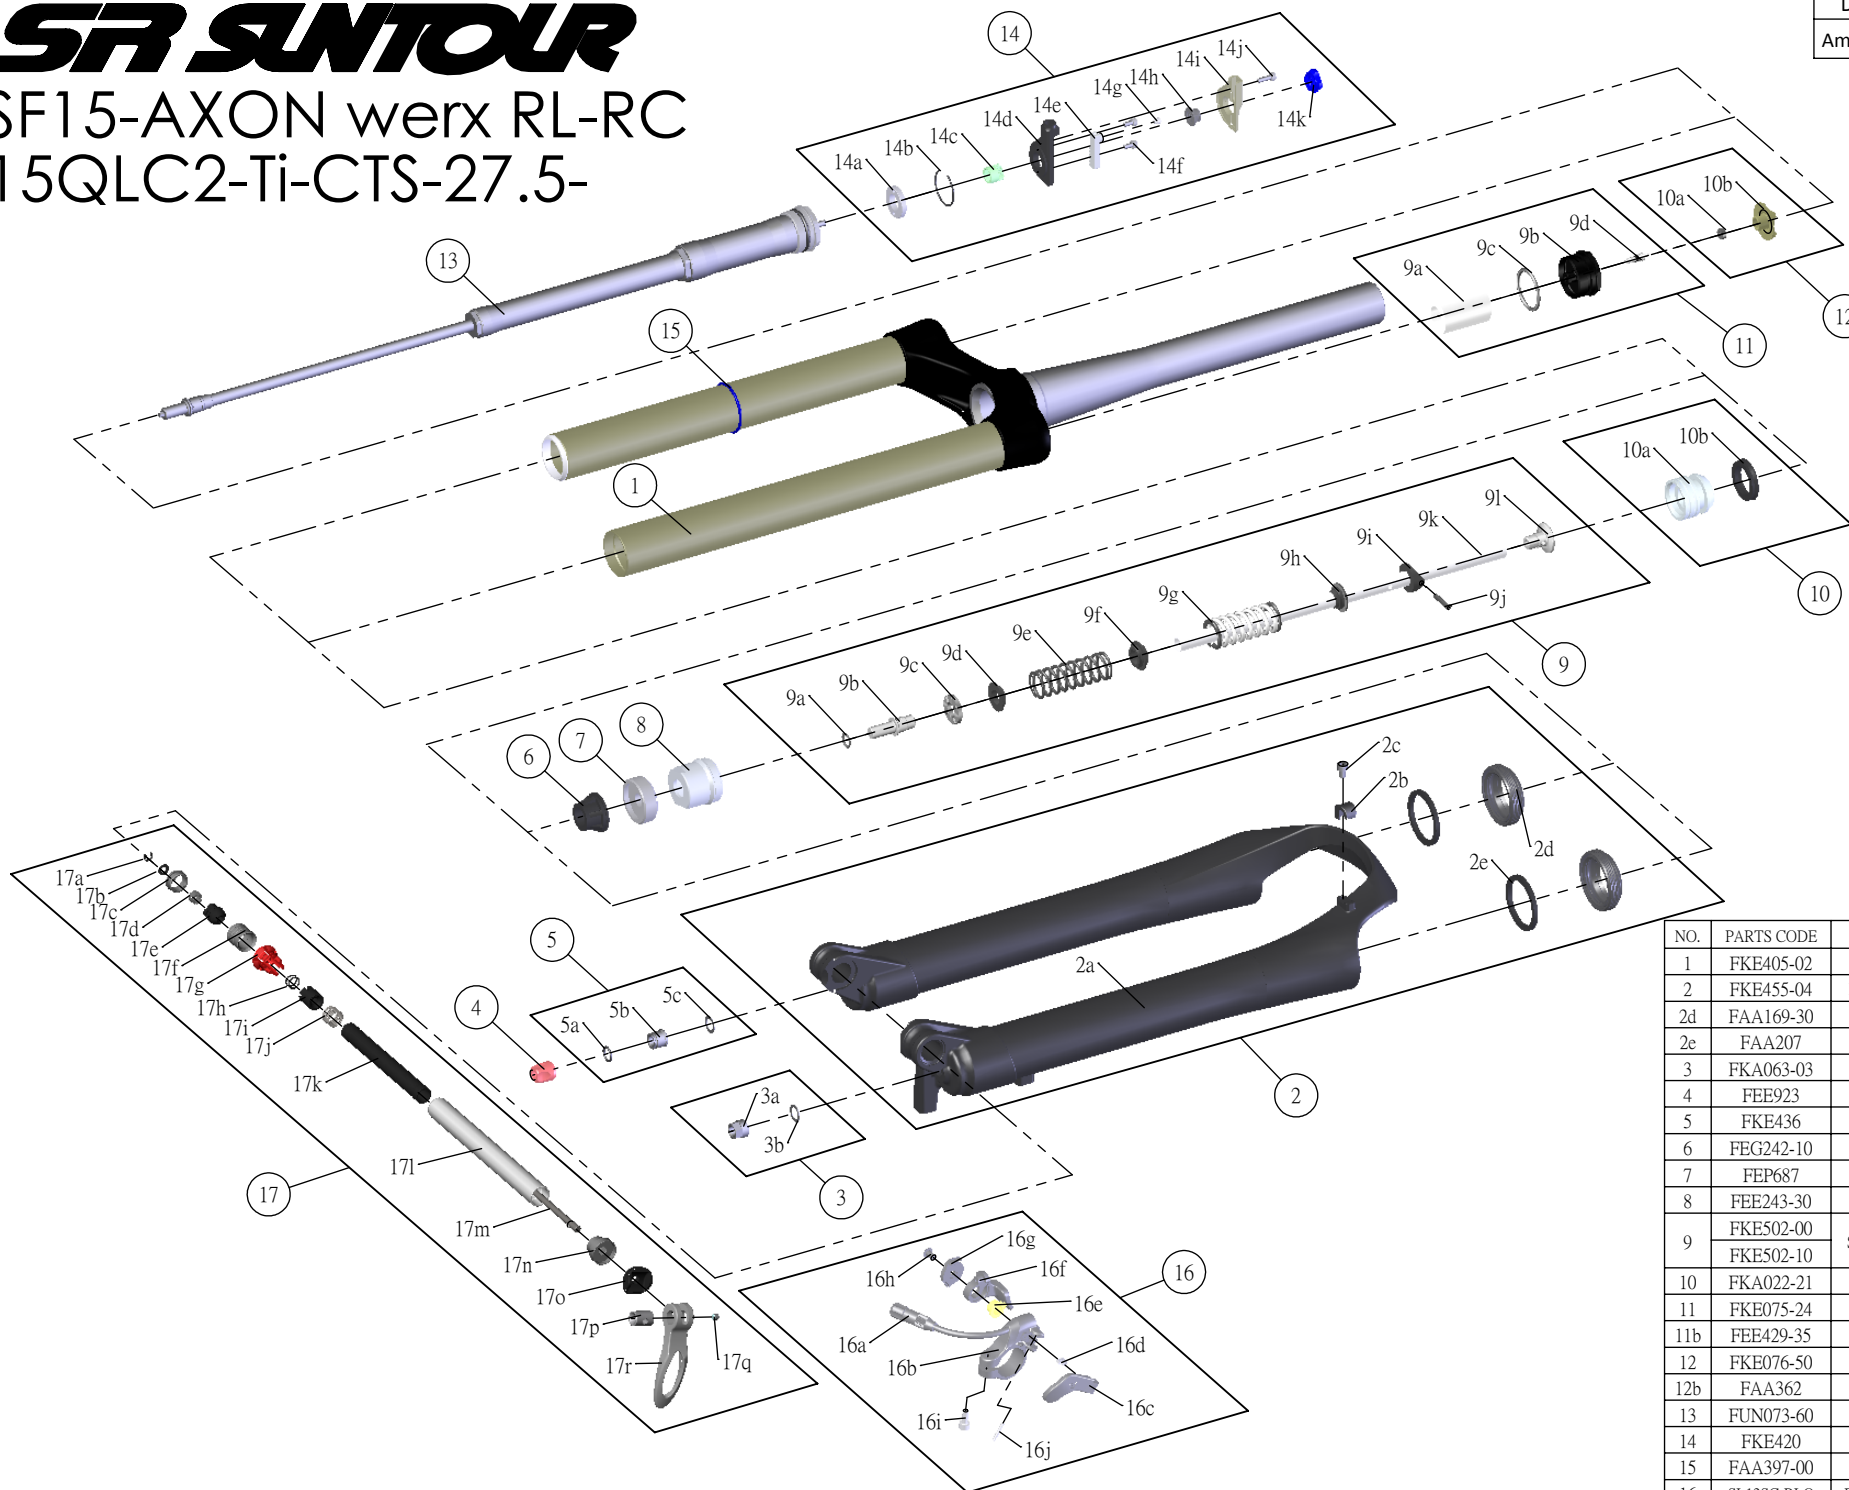

SUNTOUR

SF15-AXON werx RL-RC
15QLC2-Ti-CTS-27.5-

Date	2014.02.17	Version	1
Amended			

NO.	PARTS CODE	PARTS NAME	100	80	QT
1	FKE405-02	UPPER ASSY	*	*	1
2	FKE455-04	BOTTOM CASE ASSY	*	*	1
2d	FAA169-30	DUST SEAL	*	*	2
2e	FAA207	OIL WIPER 32	*	*	2
3	FKA063-03	FIXING NUT SET	*	*	1
4	FEE923	REBOUND KNOB	*	*	1
5	FKE436	FIXING NUT SET	*	*	1
6	FEG242-10	BOTTOM STOPPER	*	*	1
7	FEP687	BOTTOM BUMPER	*	*	1
8	FEE243-30	FORK NOSE	*	*	1
9	FKE502-00	SUPPORT TUBE ASSY	*		1
	FKE502-10			*	1
10	FKA022-21	PISTON UNIT	*	*	1
11	FKE075-24	AIR CAP ASSY	*	*	1
11b	FEE429-35	AIR CAP	*	*	1
12	FKE076-50	VALVE CAP ASSY	*	*	1
12b	FAA362	VALVE CAP	*	*	1
13	FUN073-60	RL-RC UNIT	*	*	1
14	FKE420	RL REMOTE ASSY	*	*	1
15	FAA397-00	O RING	*	*	1
16	SL12SC-RLO	REMOTE LEVER ASSY	*	*	1
17	FKA069-15	15QLC2 Ti AXLE SET	*	*	1