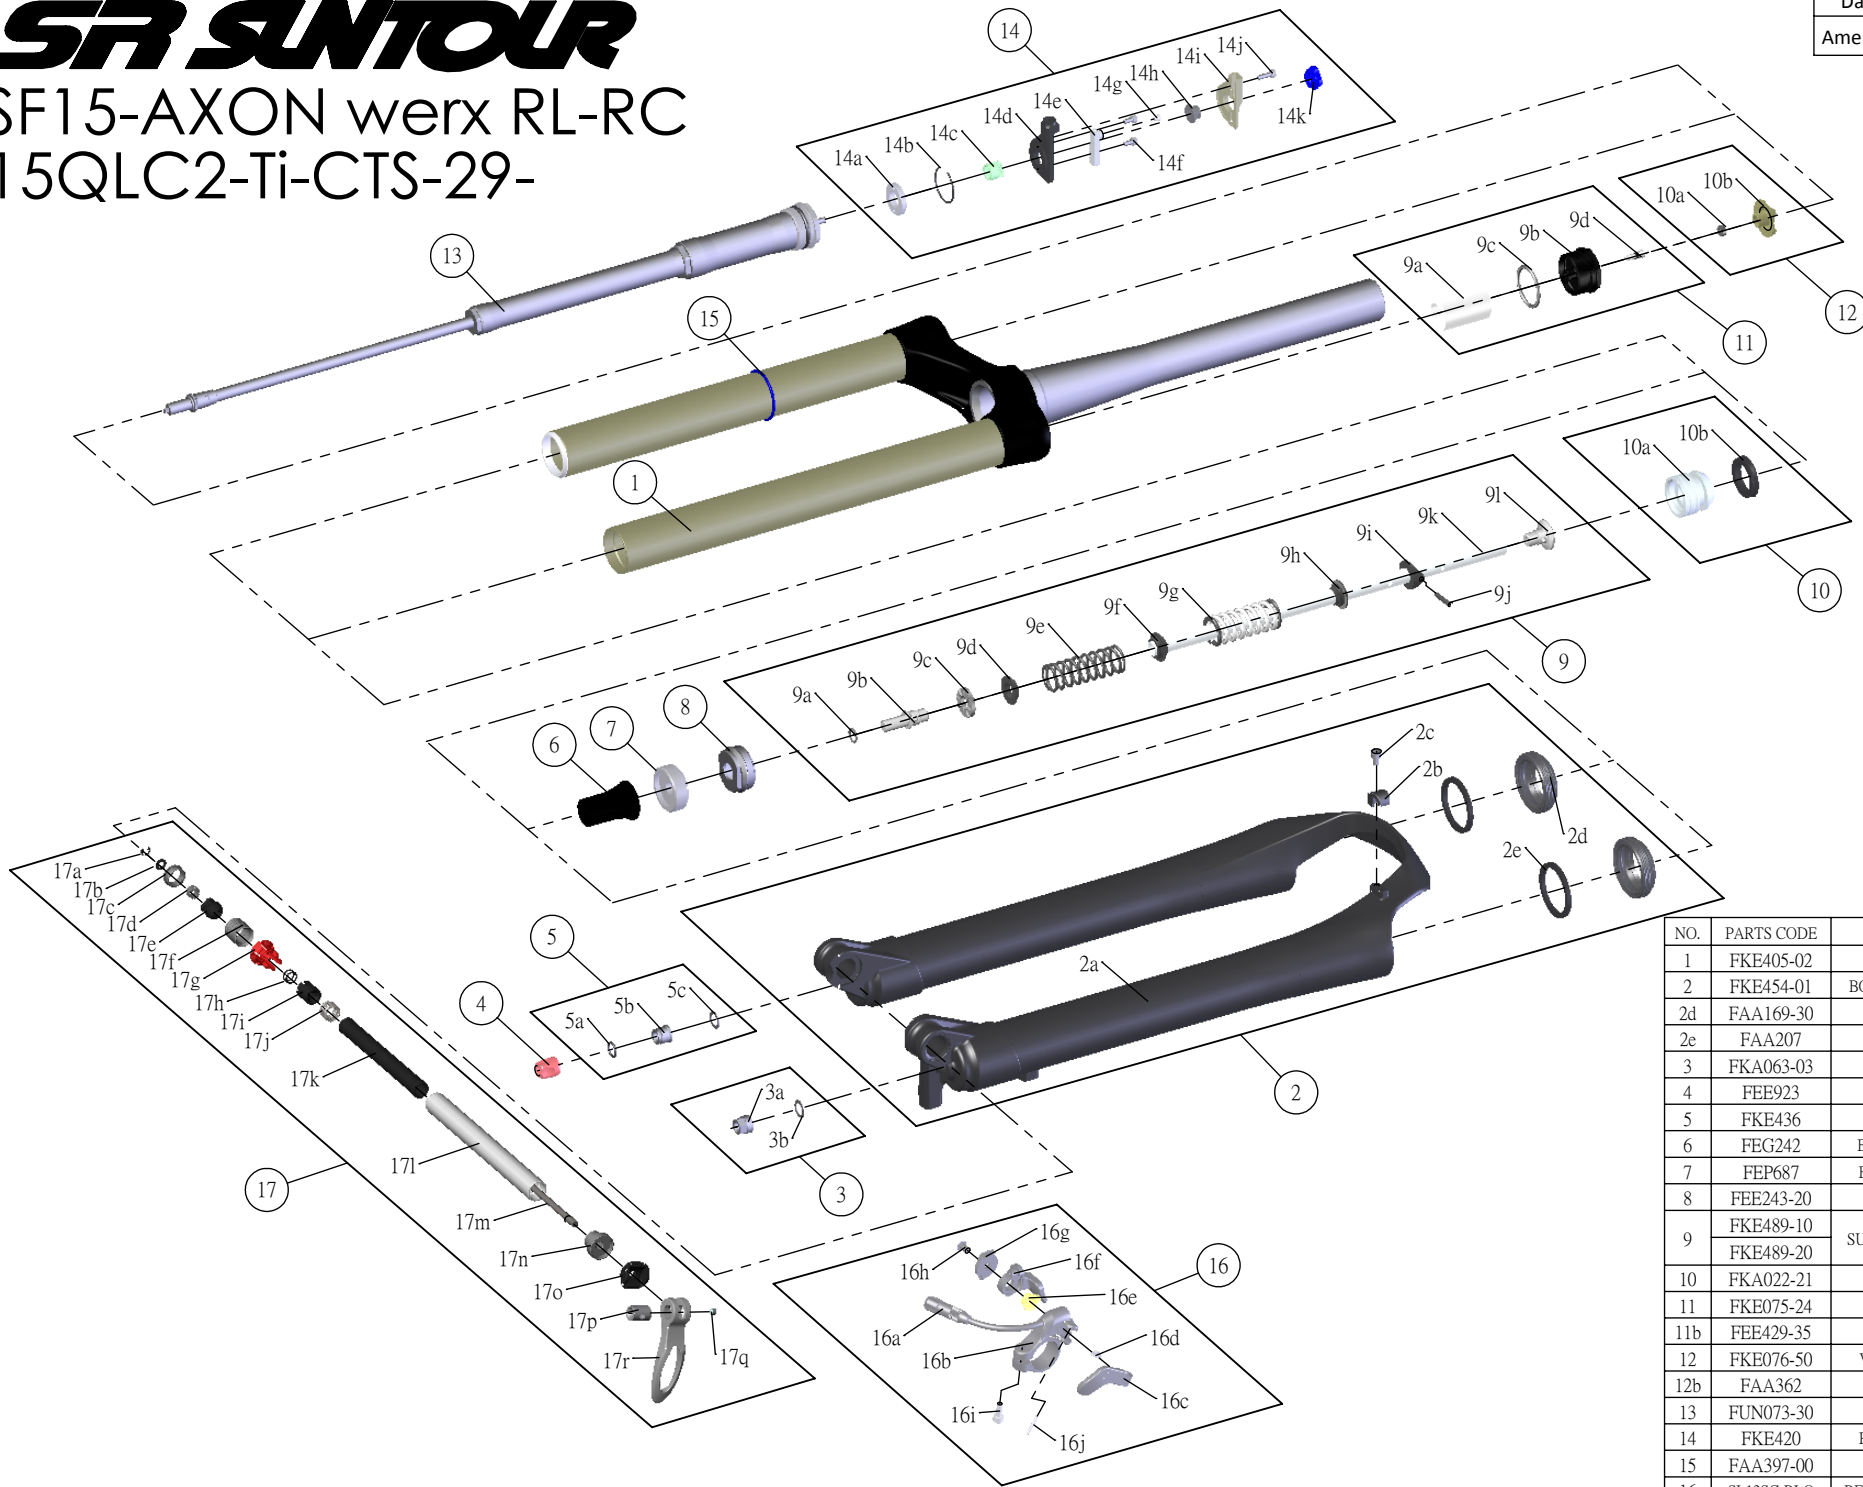

SUNTOUR

SF15-AXON werx RL-RC 15QLC2-Ti-CTS-29-

Date	2014.02.18	Version	1
Amended			

NO.	PARTS CODE	PARTS NAME	100	80	QT
1	FKE405-02	UPPER ASSY	*	*	1
2	FKE454-01	BOTTOM CASE ASSY	*	*	1
2d	FAA169-30	DUST SEAL	*	*	2
2e	FAA207	OIL WIPER 32	*	*	2
3	FKA063-03	FIXING NUT SET	*	*	1
4	FEE923	REBOUND KNOB	*	*	1
5	FKE436	FIXING NUT SET	*	*	1
6	FEG242	BOTTOM STOPPER	*	*	1
7	FEP687	BOTTOM BUMPER	*	*	1
8	FEE243-20	FORK NOSE	*	*	1
9	FKE489-10	SUPPORT TUBE ASSY	*		1
	FKE489-20			*	1
10	FKA022-21	PISTON UNIT	*	*	1
11	FKE075-24	AIR CAP ASSY	*	*	1
11b	FEE429-35	AIR CAP	*	*	1
12	FKE076-50	VALVE CAP ASSY	*	*	1
12b	FAA362	VALVE CAP	*	*	1
13	FUN073-30	RL-RC-29 UNIT	*	*	1
14	FKE420	RL REMOTE ASSY	*	*	1
15	FAA397-00	O RING	*	*	1
16	SL12SC-RLO	REMOTE LEVER ASSY	*	*	1
17	FKA069-15	15QLC2 Ti AXLE SET	*	*	1