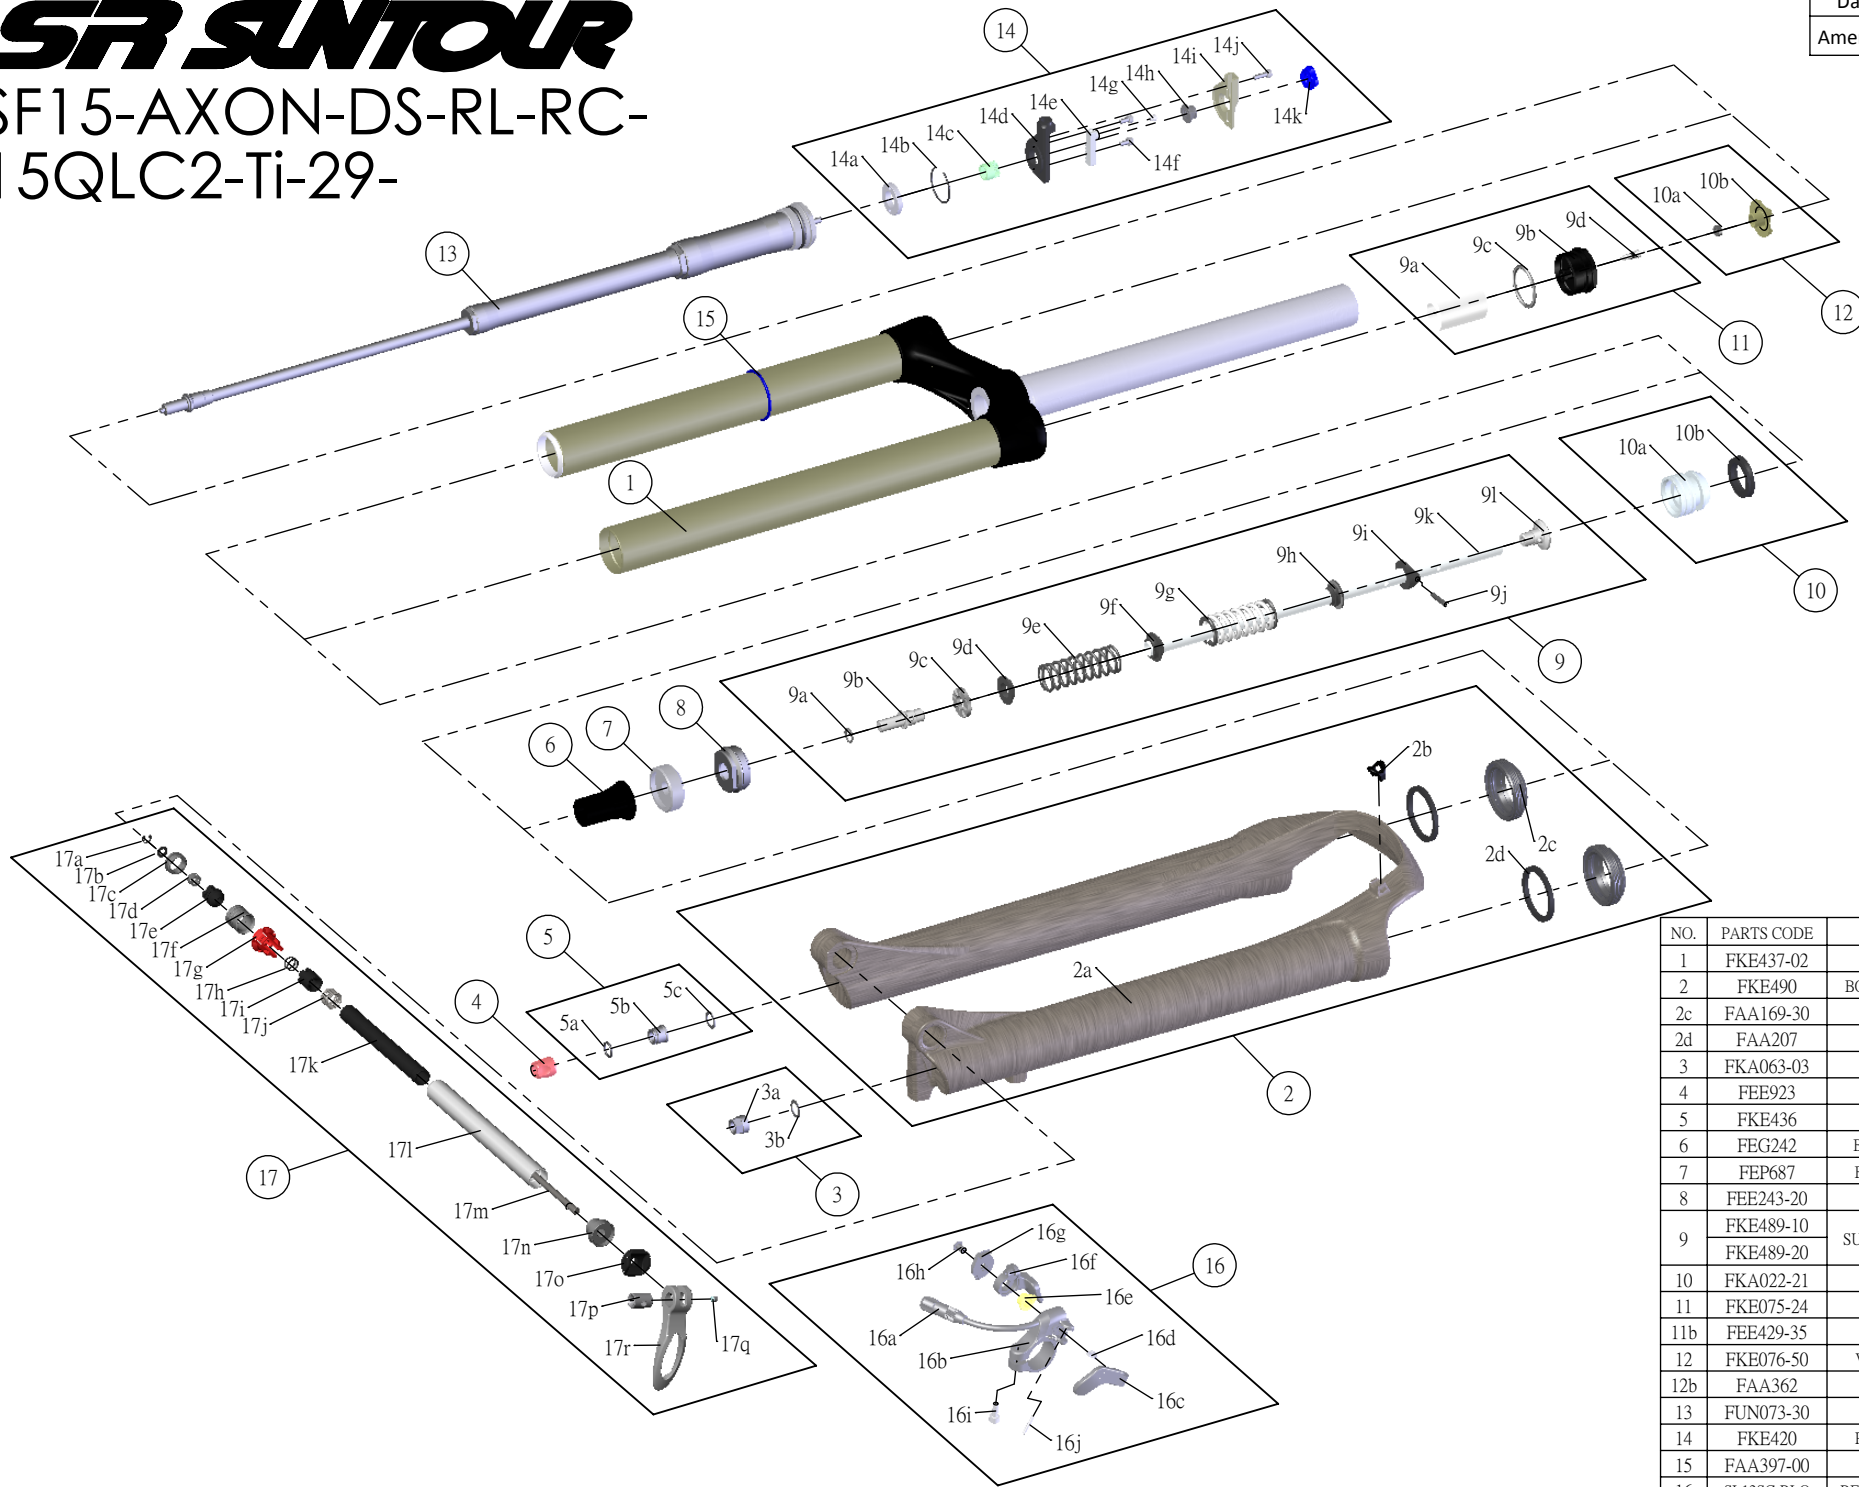

SUNTOUR

SF15-AXON-DS-RL-RC-
15QLC2-Ti-29-

Date	2014.02.18	Version	1
Amended			

NO.	PARTS CODE	PARTS NAME	100	80	QT
1	FKE437-02	UPPER ASSY	*	*	1
2	FKE490	BOTTOM CASE ASSY	*	*	1
2c	FAA169-30	DUST SEAL	*	*	2
2d	FAA207	OIL WIPER 32	*	*	2
3	FKA063-03	FIXING NUT SET	*	*	1
4	FEE923	REBOUND KNOB	*	*	1
5	FKE436	FIXING NUT SET	*	*	1
6	FEG242	BOTTOM STOPPER	*	*	1
7	FEP687	BOTTOM BUMPER	*	*	1
8	FEE243-20	FORK NOSE	*	*	1
9	FKE489-10	SUPPORT TUBE ASSY	*		1
	FKE489-20			*	1
10	FKA022-21	PISTON UNIT	*	*	1
11	FKE075-24	AIR CAP ASSY	*	*	1
11b	FEE429-35	AIR CAP	*	*	1
12	FKE076-50	VALVE CAP ASSY	*	*	1
12b	FAA362	VALVE CAP	*	*	1
13	FUN073-30	RL-RC-29 UNIT	*	*	1
14	FKE420	RL REMOTE ASSY	*	*	1
15	FAA397-00	O RING	*	*	1
16	SL12SC-RLO	REMOTE LEVER ASSY	*	*	1
17	FKA069-15	15QLC2 Ti AXLE SET	*	*	1