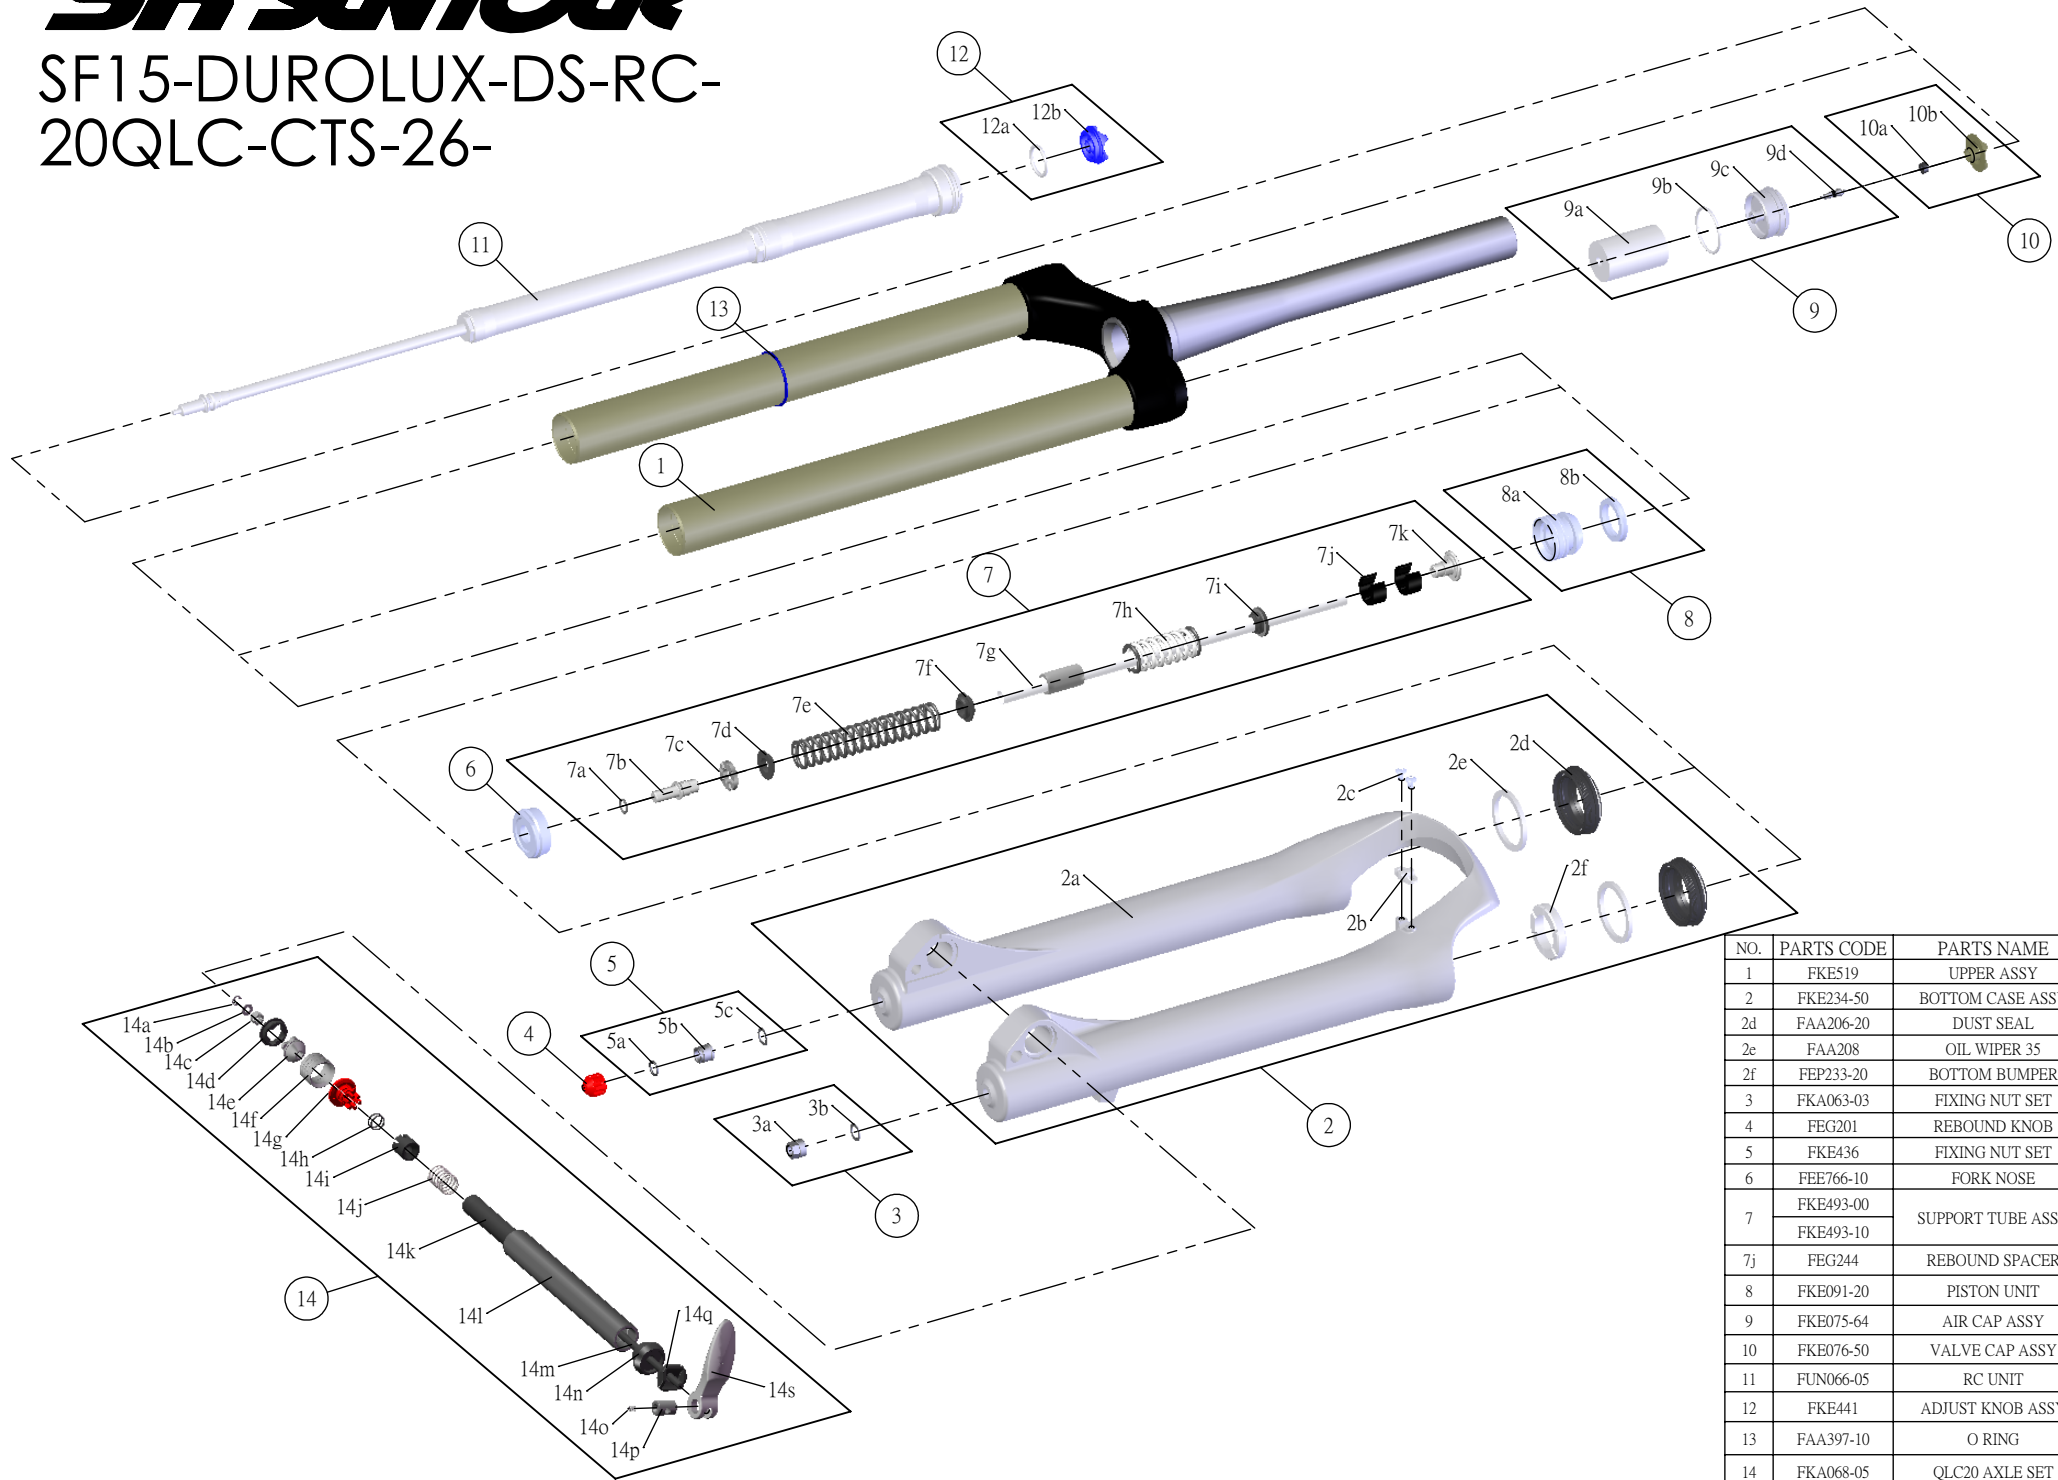

# SF SUNTOUR

SF15-DUROLUX-DS-RC-  
20QLC-CTS-26-

Date	2014.02.17	Version	1
Amended			

NO.	PARTS CODE	PARTS NAME	160	180	QT
1	FKE519	UPPER ASSY	*	*	1
2	FKE234-50	BOTTOM CASE ASSY	*	*	1
2d	FAA206-20	DUST SEAL	*	*	2
2e	FAA208	OIL WIPER 35	*	*	2
2f	FEP233-20	BOTTOM BUMPER	*	*	1
3	FKA063-03	FIXING NUT SET	*	*	1
4	FEG201	REBOUND KNOB	*	*	1
5	FKE436	FIXING NUT SET	*	*	1
6	FEE766-10	FORK NOSE	*	*	1
7	FKE493-00	SUPPORT TUBE ASSY		*	1
	FKE493-10		*		1
7j	FEG244	REBOUND SPACER	*		2
8	FKE091-20	PISTON UNIT	*	*	1
9	FKE075-64	AIR CAP ASSY	*	*	1
10	FKE076-50	VALVE CAP ASSY	*	*	1
11	FUN066-05	RC UNIT	*	*	1
12	FKE441	ADJUST KNOB ASSY	*	*	1
13	FAA397-10	O RING	*	*	1
14	FKA068-05	QLC20 AXLE SET	*	*	1