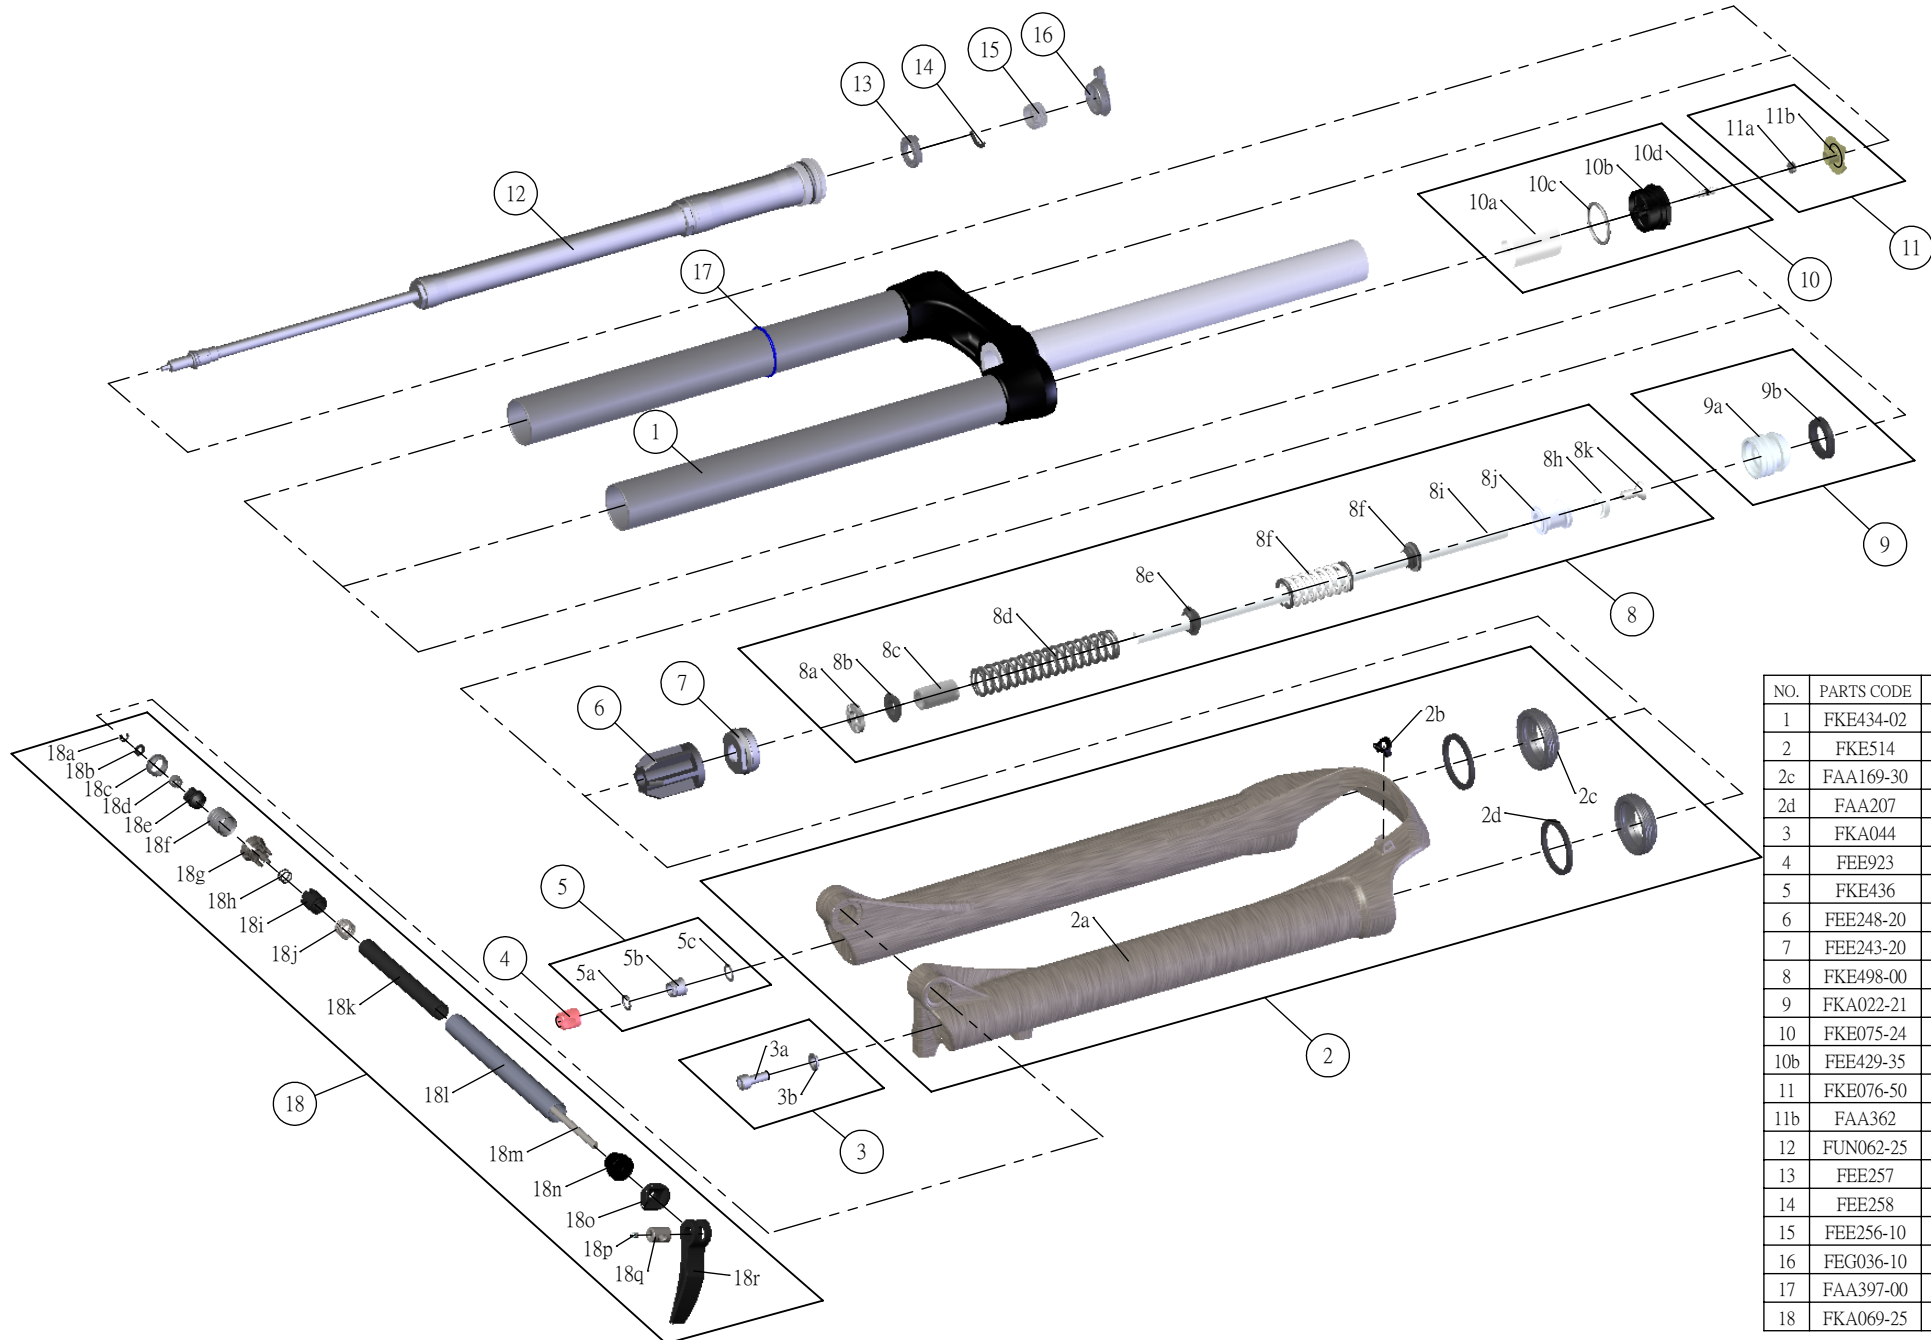

# SR SUNTOUR

Date	2014.02.13	Version	1
Amended			

## SF15-EPIXON-TR-DS-LO-R-15QLC32-29-

NO.	PARTS CODE	PARTS NAME	130	QT
1	FKE434-02	UPPER ASSY	*	1
2	FKE514	BOTTOM CASE ASSY	*	1
2c	FAA169-30	DUST SEAL	*	2
2d	FAA207	OIL WIPER 32	*	2
3	FKA044	FIXING BOLT SET	*	1
4	FEE923	REBOUND KNOB	*	1
5	FKE436	FIXING NUT SET	*	1
6	FEE248-20	BOTTOM STOPPER	*	1
7	FEE243-20	FORK NOSE	*	1
8	FKE498-00	SUPPORT TUBE ASSY	*	1
9	FKA022-21	PISTON UNIT	*	1
10	FKE075-24	AIR CAP ASSY	*	1
10b	FEE429-35	AIR CAP	*	1
11	FKE076-50	VALVE CAP ASSY	*	1
11b	FAA362	VALVE CAP	*	1
12	FUN062-25	LO-R-29 UNIT	*	1
13	FEE257	CLICK HOLDER	*	1
14	FEE258	ADJUST CLICK	*	1
15	FEE256-10	ADJUST CORE	*	1
16	FEG036-10	LOCK OUT KNOB	*	1
17	FAA397-00	O RING	*	1
18	FKA069-25	15QLC32 AXLE SET	*	1