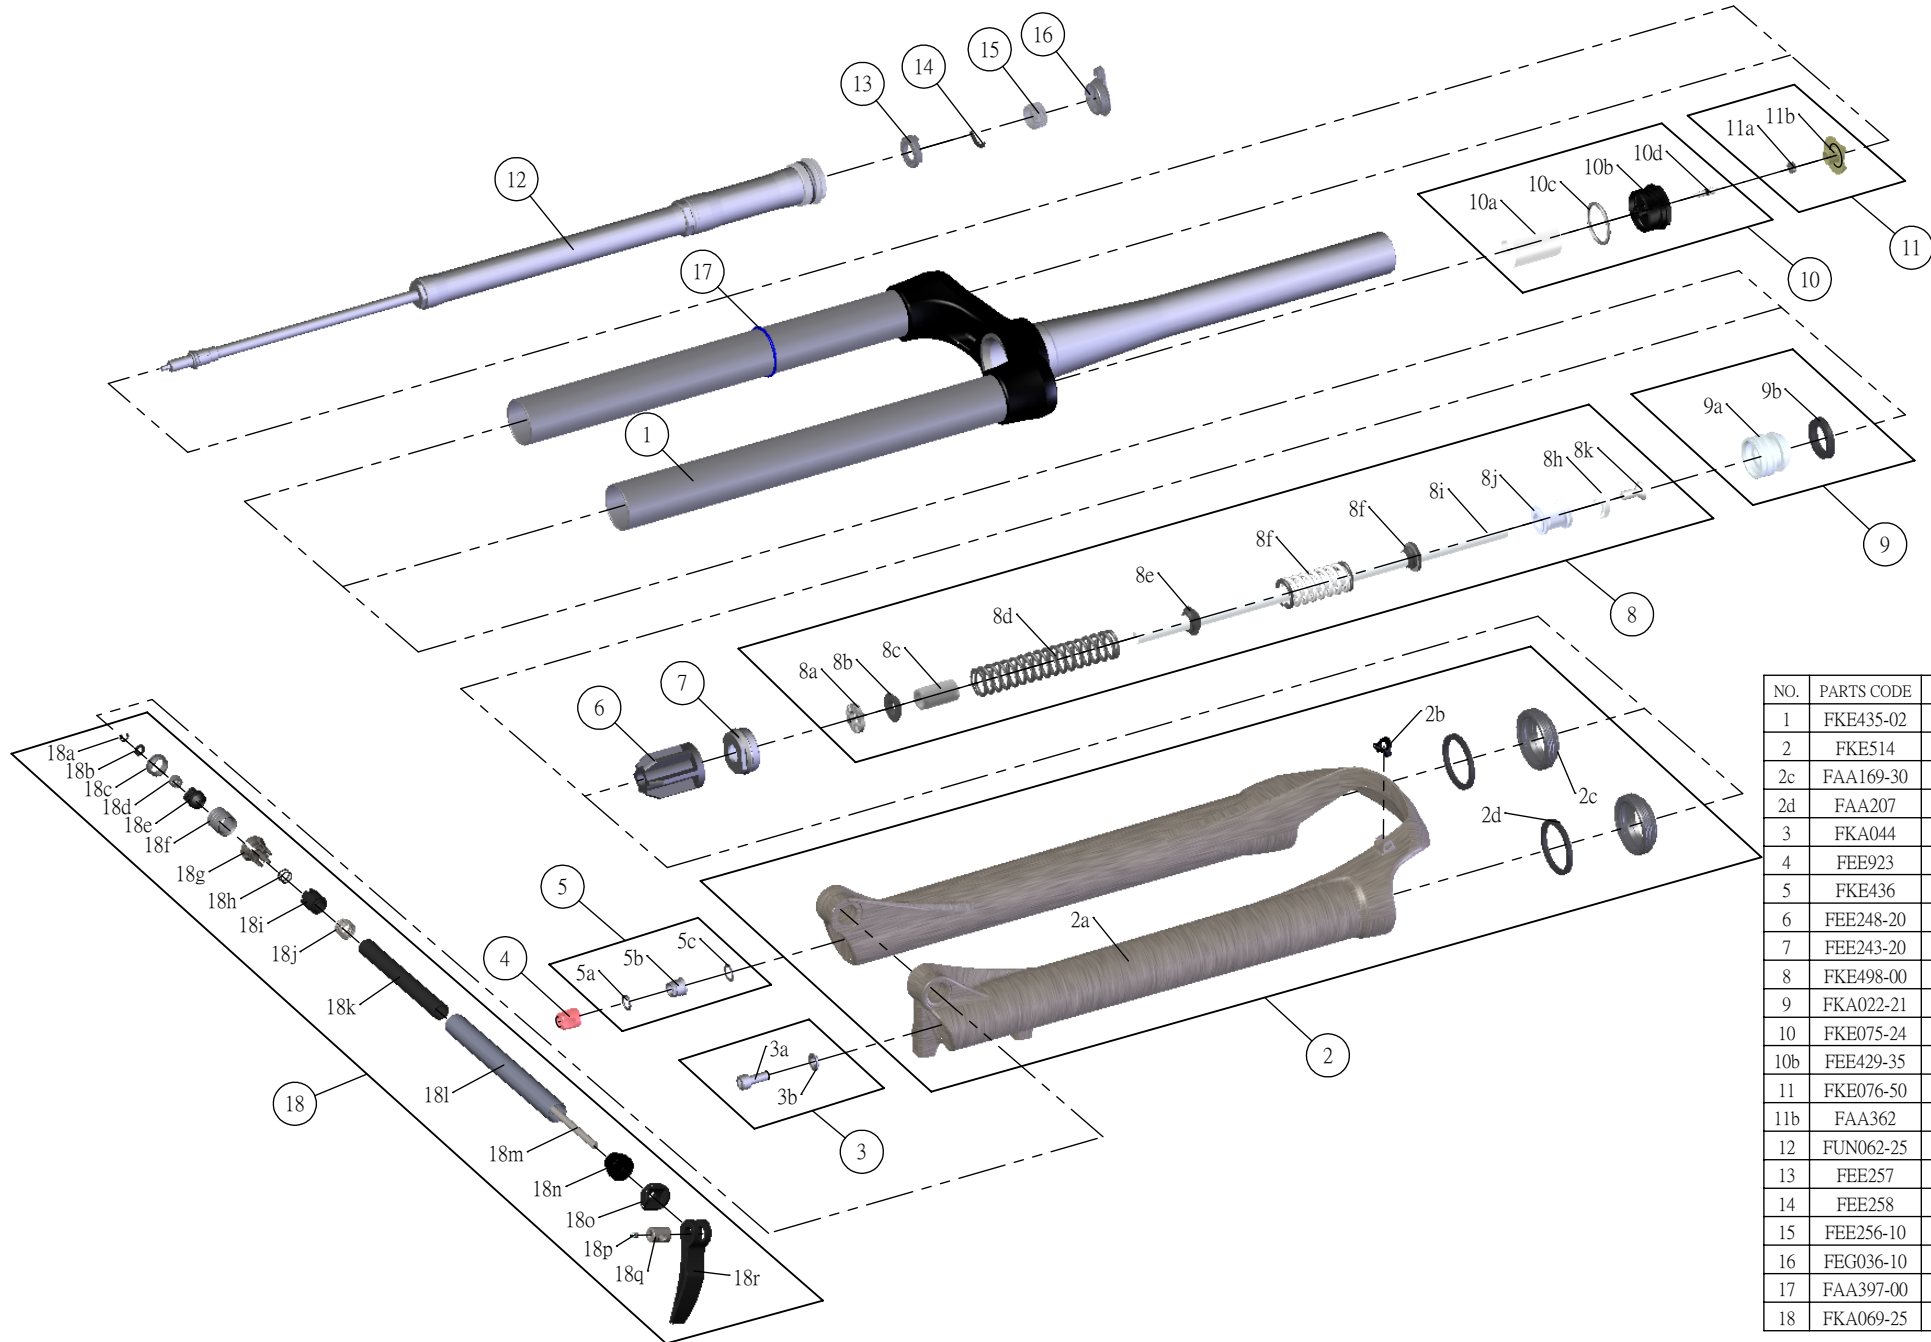

SR SUNTOUR

Date	2014.02.13	Version	1
Amended			

SF15-EPIXON-TR-DS-LO-R-15QLC32-CTS-29-

NO.	PARTS CODE	PARTS NAME	130	QT
1	FKE435-02	UPPER ASSY	*	1
2	FKE514	BOTTOM CASE ASSY	*	1
2c	FAA169-30	DUST SEAL	*	2
2d	FAA207	OIL WIPER 32	*	2
3	FKA044	FIXING BOLT SET	*	1
4	FEE923	REBOUND KNOB	*	1
5	FKE436	FIXING NUT SET	*	1
6	FEE248-20	BOTTOM STOPPER	*	1
7	FEE243-20	FORK NOSE	*	1
8	FKE498-00	SUPPORT TUBE ASSY	*	1
9	FKA022-21	PISTON UNIT	*	1
10	FKE075-24	AIR CAP ASSY	*	1
10b	FEE429-35	AIR CAP	*	1
11	FKE076-50	VALVE CAP ASSY	*	1
11b	FAA362	VALVE CAP	*	1
12	FUN062-25	LO-R-29 UNIT	*	1
13	FEE257	CLICK HOLDER	*	1
14	FEE258	ADJUST CLICK	*	1
15	FEE256-10	ADJUST CORE	*	1
16	FEG036-10	LOCK OUT KNOB	*	1
17	FAA397-00	O RING	*	1
18	FKA069-25	15QLC32 AXLE SET	*	1