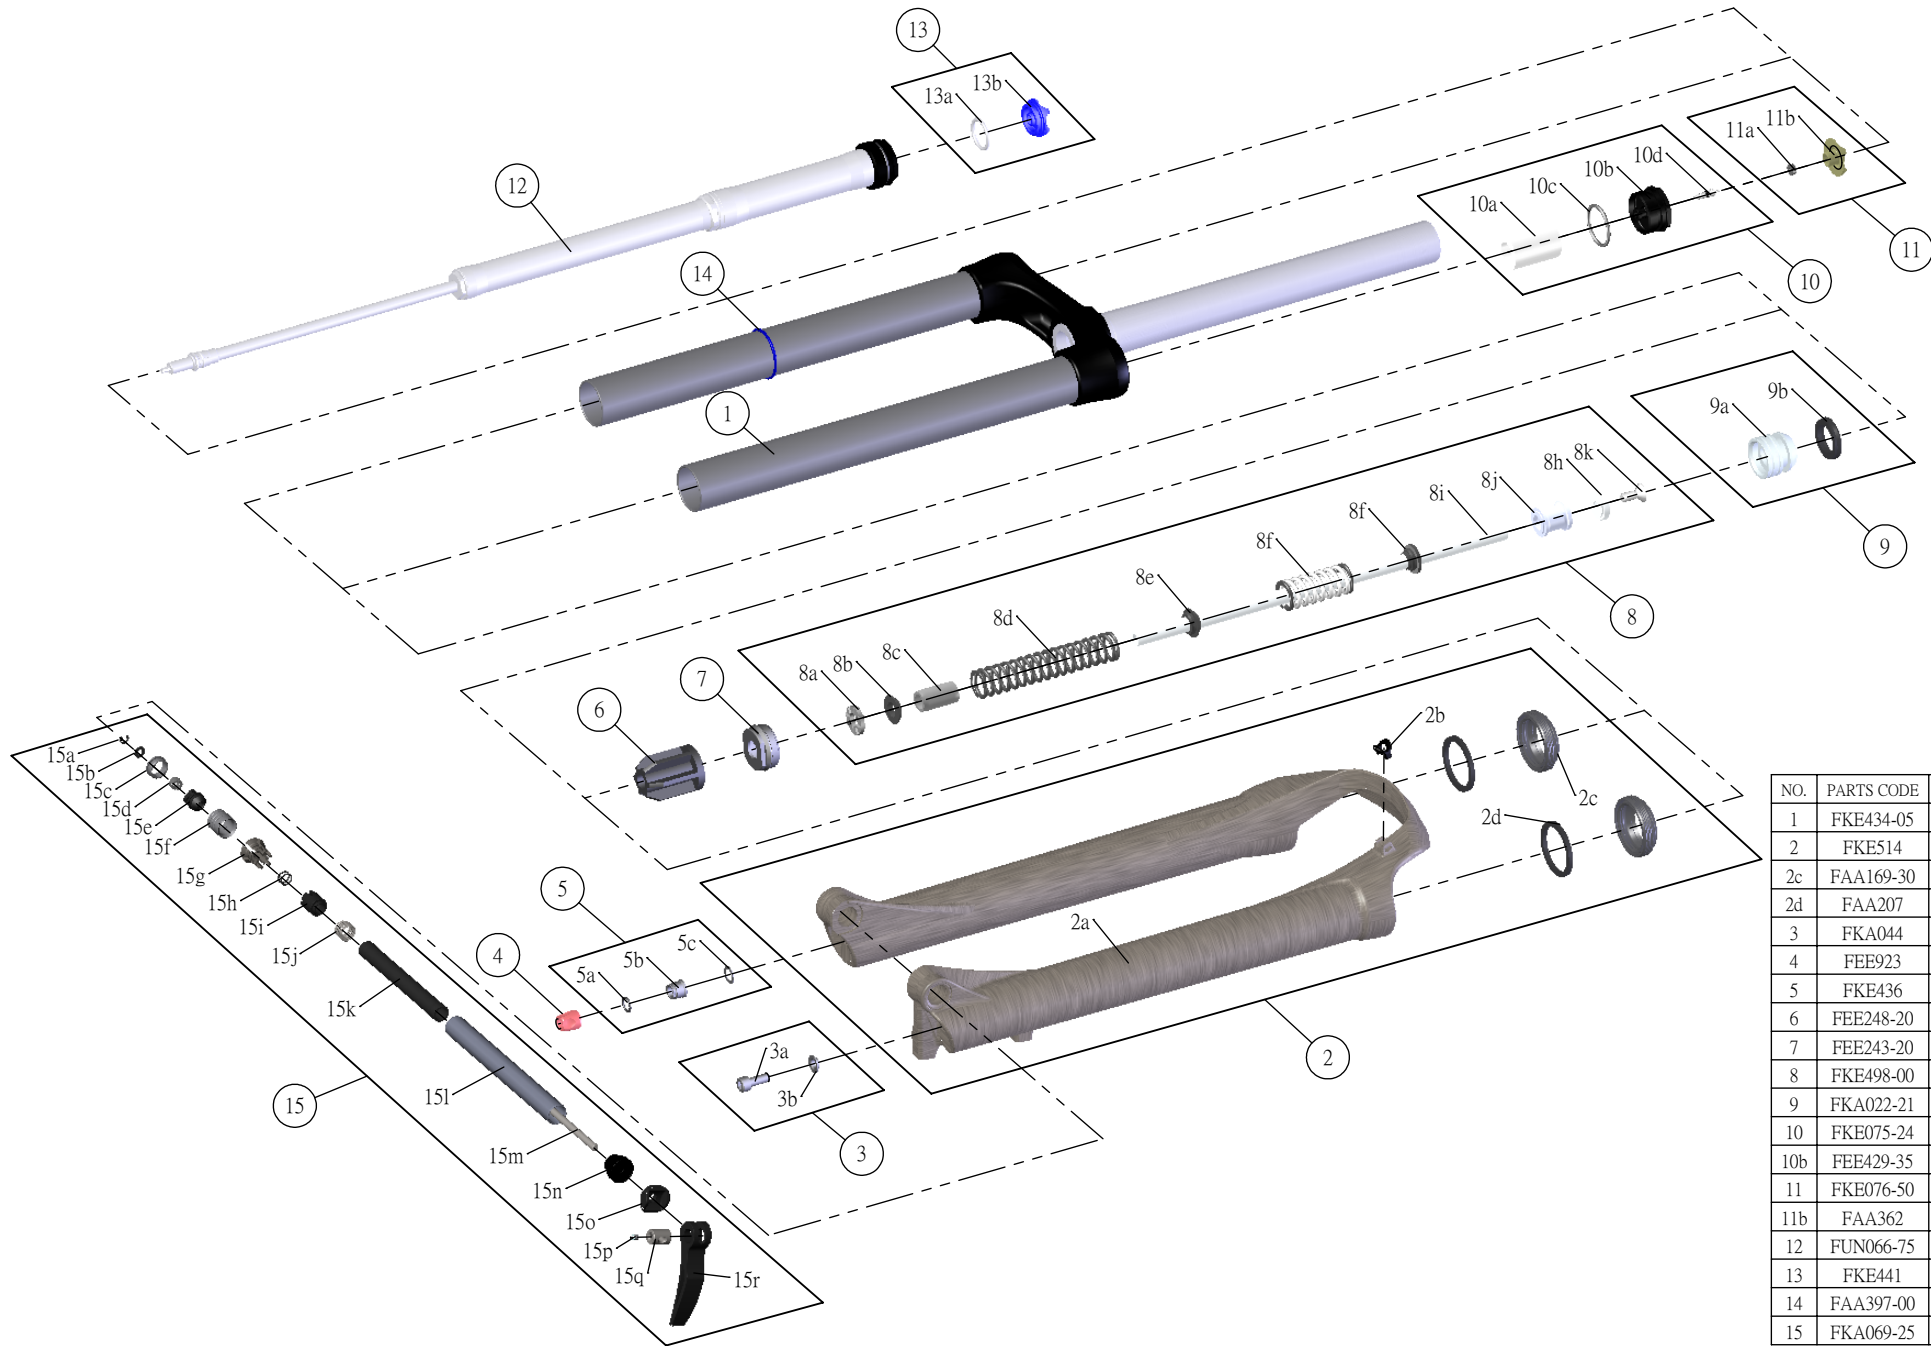

SR SUNTOUR

Date	2014.02.13	Version	1
Amended			

SF15-EPIXON-TR-DS-RC-15QLC32-29-

NO.	PARTS CODE	PARTS NAME	130	QT
1	FKE434-05	UPPER ASSY	*	1
2	FKE514	BOTTOM CASE ASSY	*	1
2c	FAA169-30	DUST SEAL	*	2
2d	FAA207	OIL WIPER 32	*	2
3	FKA044	FIXING BOLT SET	*	1
4	FEE923	REBOUND KNOB	*	1
5	FKE436	FIXING NUT SET	*	1
6	FEE248-20	BOTTOM STOPPER	*	1
7	FEE243-20	FORK NOSE	*	1
8	FKE498-00	SUPPORT TUBE ASSY	*	1
9	FKA022-21	PISTON UNIT	*	1
10	FKE075-24	AIR CAP ASSY	*	1
10b	FEE429-35	AIR CAP	*	1
11	FKE076-50	VALVE CAP ASSY	*	1
11b	FAA362	VALVE CAP	*	1
12	FUN066-75	RC UNIT	*	1
13	FKE441	ADJUST KNOB ASSY	*	1
14	FAA397-00	O RING	*	1
15	FKA069-25	15QLC32 AXLE SET	*	1