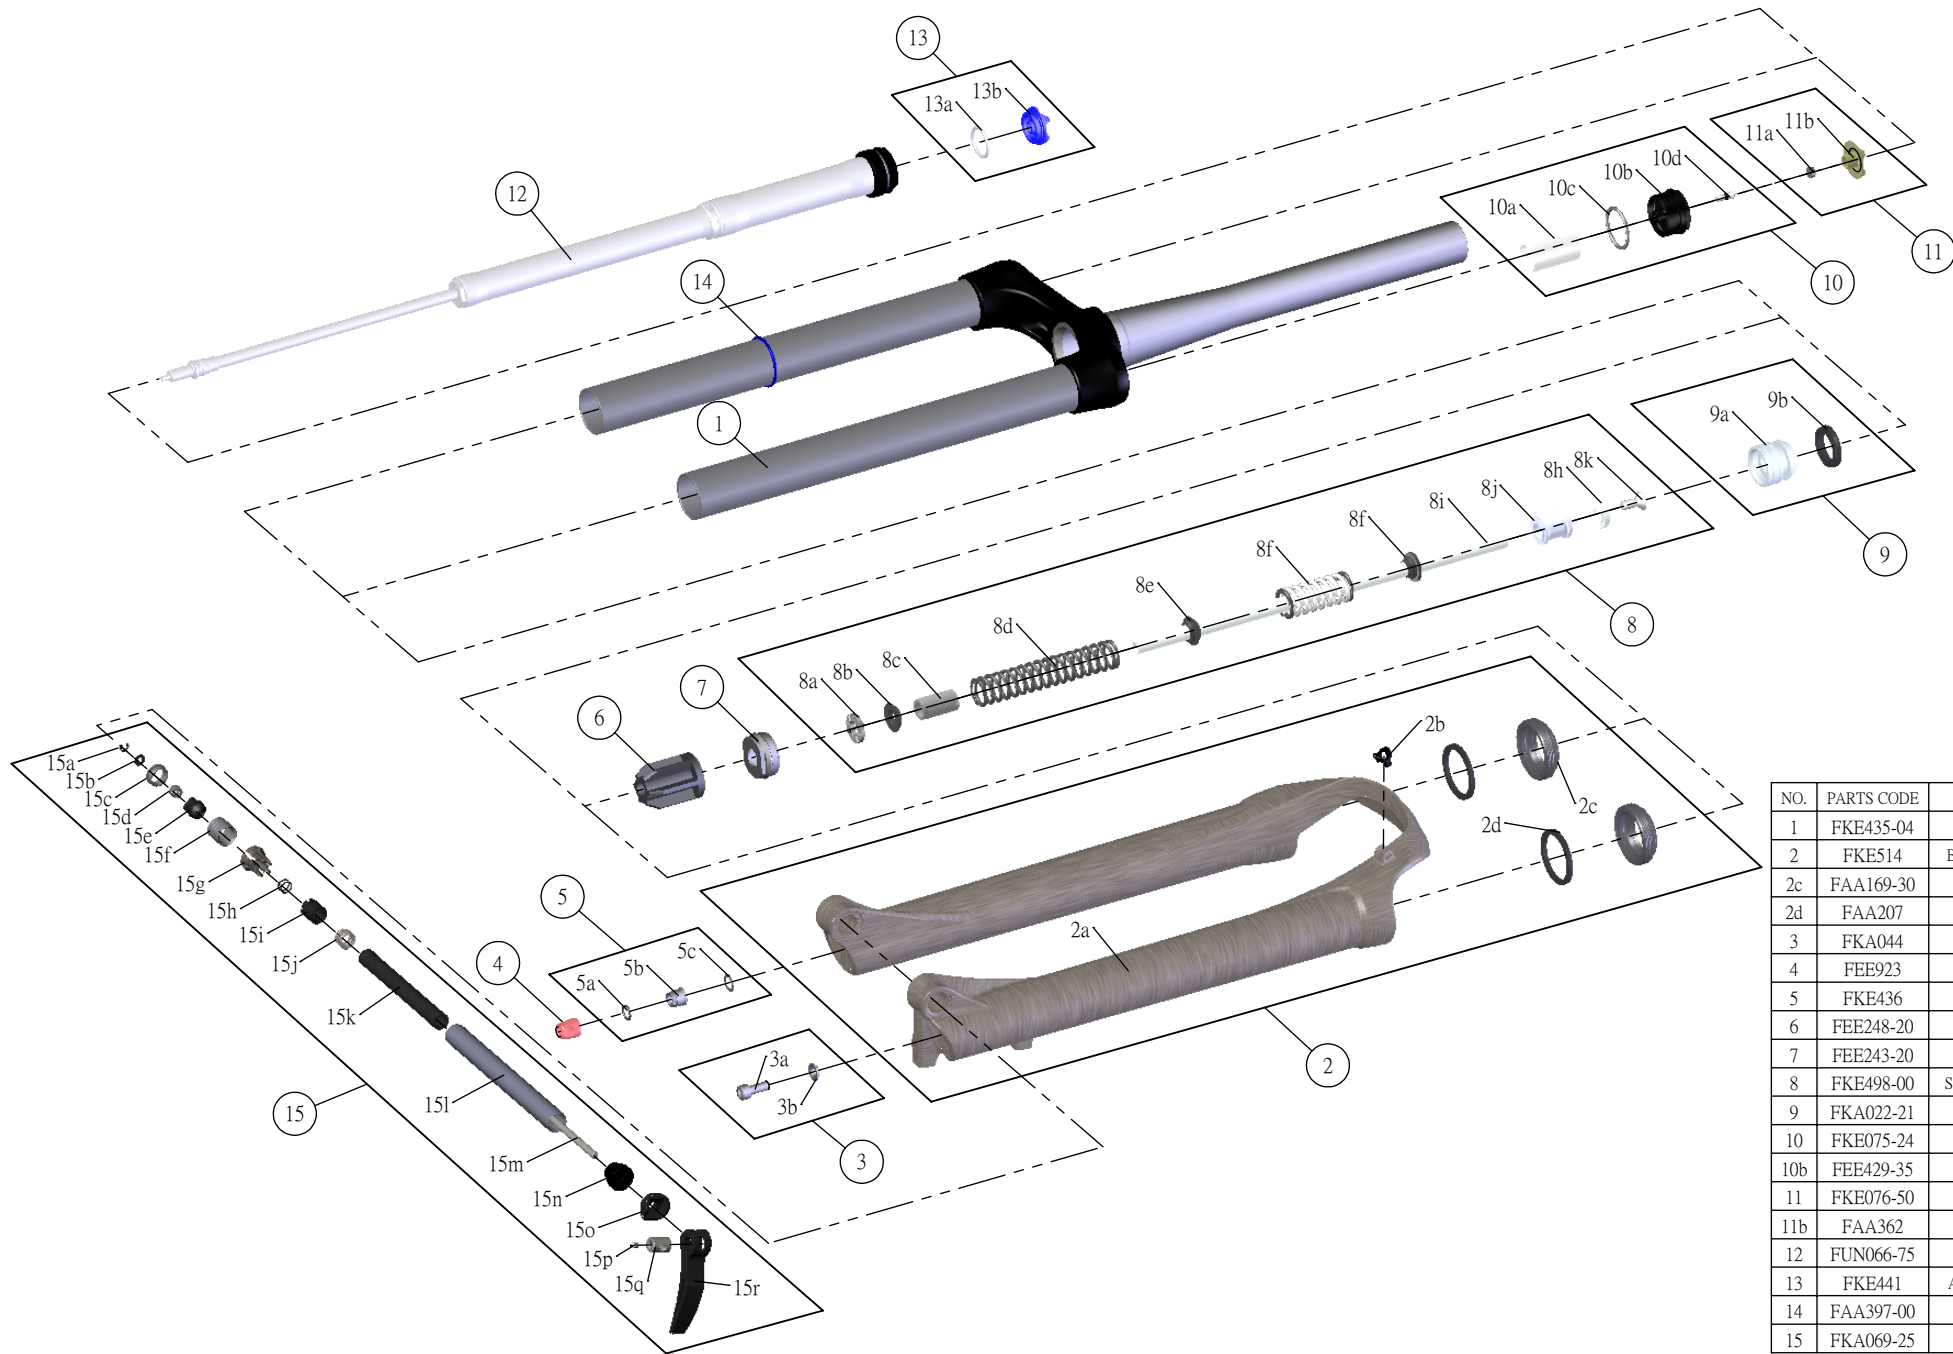

SR SUNTOUR

| | | | |
|---------|------------|---------|---|
| Date | 2014.02.13 | Version | 1 |
| Amended | | | |

SF15-EPIXON-TR-DS-RC-15QLC32-CTS-29-

| NO. | PARTS CODE | PARTS NAME | 130 | QT |
|-----|------------|-------------------|-----|----|
| 1 | FKE435-04 | UPPER ASSY | * | 1 |
| 2 | FKE514 | BOTTOM CASE ASSY | * | 1 |
| 2c | FAA169-30 | DUST SEAL | * | 2 |
| 2d | FAA207 | OIL WIPER 32 | * | 2 |
| 3 | FKA044 | FIXING BOLT SET | * | 1 |
| 4 | FEE923 | REBOUND KNOB | * | 1 |
| 5 | FKE436 | FIXING NUT SET | * | 1 |
| 6 | FEE248-20 | BOTTOM STOPPER | * | 1 |
| 7 | FEE243-20 | FORK NOSE | * | 1 |
| 8 | FKE498-00 | SUPPORT TUBE ASSY | * | 1 |
| 9 | FKA022-21 | PISTON UNIT | * | 1 |
| 10 | FKE075-24 | AIR CAP ASSY | * | 1 |
| 10b | FEE429-35 | AIR CAP | * | 1 |
| 11 | FKE076-50 | VALVE CAP ASSY | * | 1 |
| 11b | FAA362 | VALVE CAP | * | 1 |
| 12 | FUN066-75 | RC UNIT | * | 1 |
| 13 | FKE441 | ADJUST KNOB ASSY | * | 1 |
| 14 | FAA397-00 | O RING | * | 1 |
| 15 | FKA069-25 | 15QLC32 AXLE SET | * | 1 |