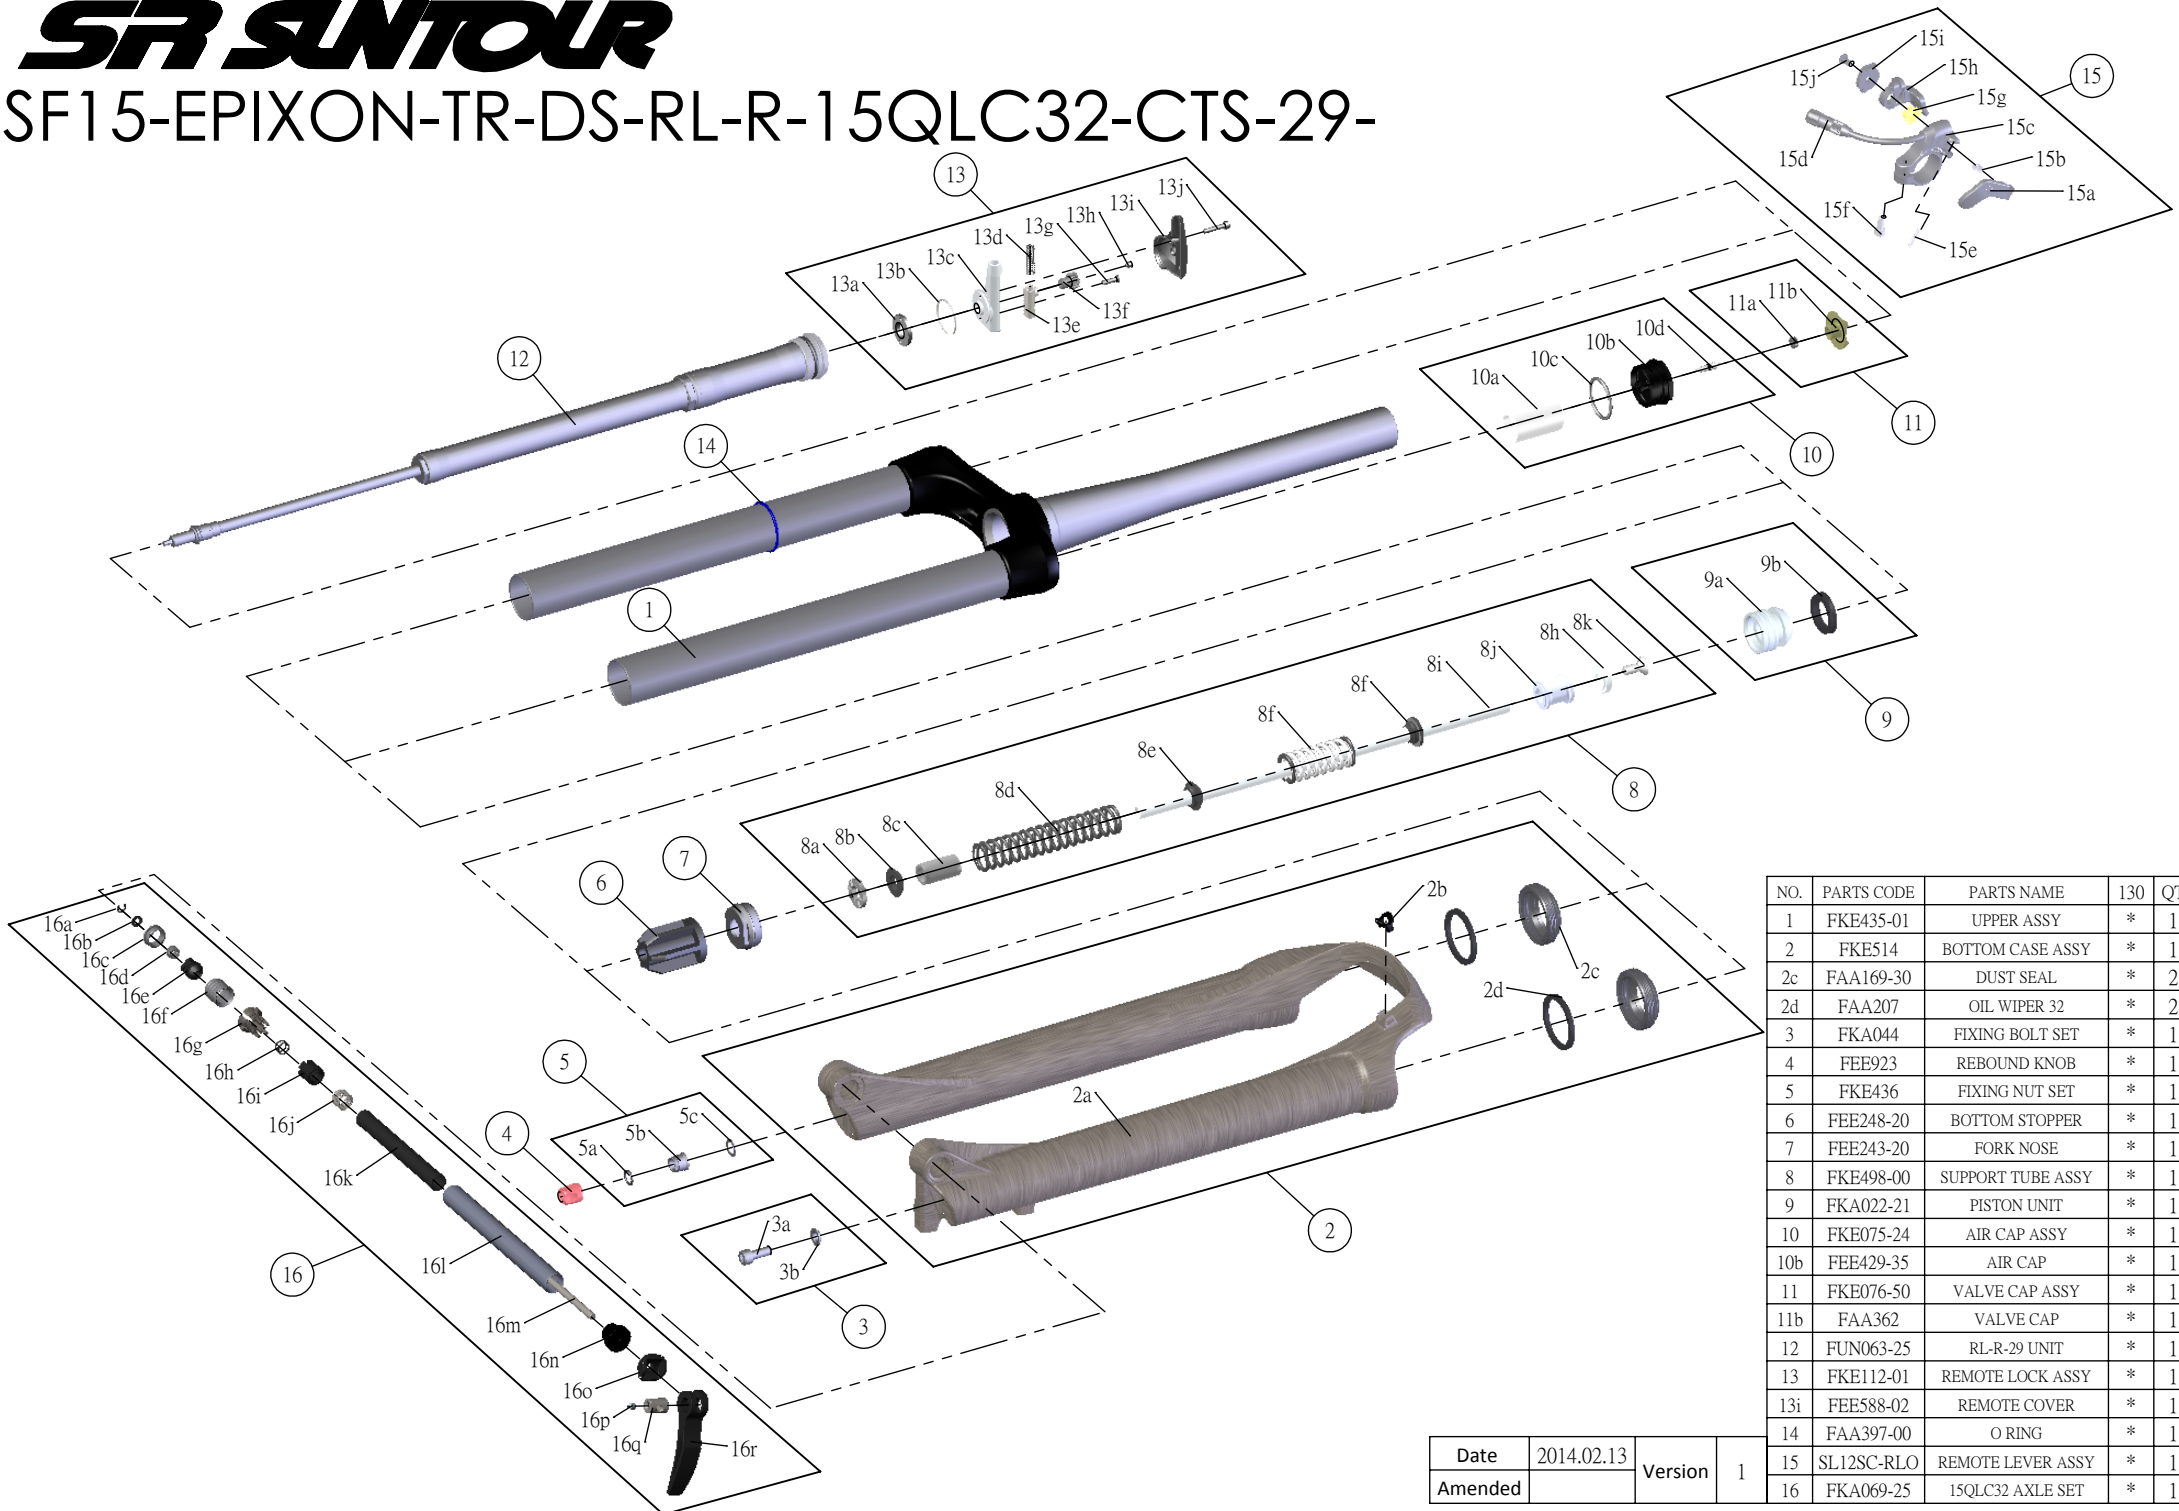

SR SUNTOUR

SF15-EPIXON-TR-DS-RL-R-15QLC32-CTS-29-

NO.	PARTS CODE	PARTS NAME	130	QT
1	FKE435-01	UPPER ASSY	*	1
2	FKE514	BOTTOM CASE ASSY	*	1
2c	FAA169-30	DUST SEAL	*	2
2d	FAA207	OIL WIPER 32	*	2
3	FKA044	FIXING BOLT SET	*	1
4	FEE923	REBOUND KNOB	*	1
5	FKE436	FIXING NUT SET	*	1
6	FEE248-20	BOTTOM STOPPER	*	1
7	FEE243-20	FORK NOSE	*	1
8	FKE498-00	SUPPORT TUBE ASSY	*	1
9	FKA022-21	PISTON UNIT	*	1
10	FKE075-24	AIR CAP ASSY	*	1
10b	FEE429-35	AIR CAP	*	1
11	FKE076-50	VALVE CAP ASSY	*	1
11b	FAA362	VALVE CAP	*	1
12	FUN063-25	RL-R-29 UNIT	*	1
13	FKE112-01	REMOTE LOCK ASSY	*	1
13i	FEE588-02	REMOTE COVER	*	1
14	FAA397-00	O RING	*	1
15	SL12SC-RLO	REMOTE LEVER ASSY	*	1
16	FKA069-25	15QLC32 AXLE SET	*	1