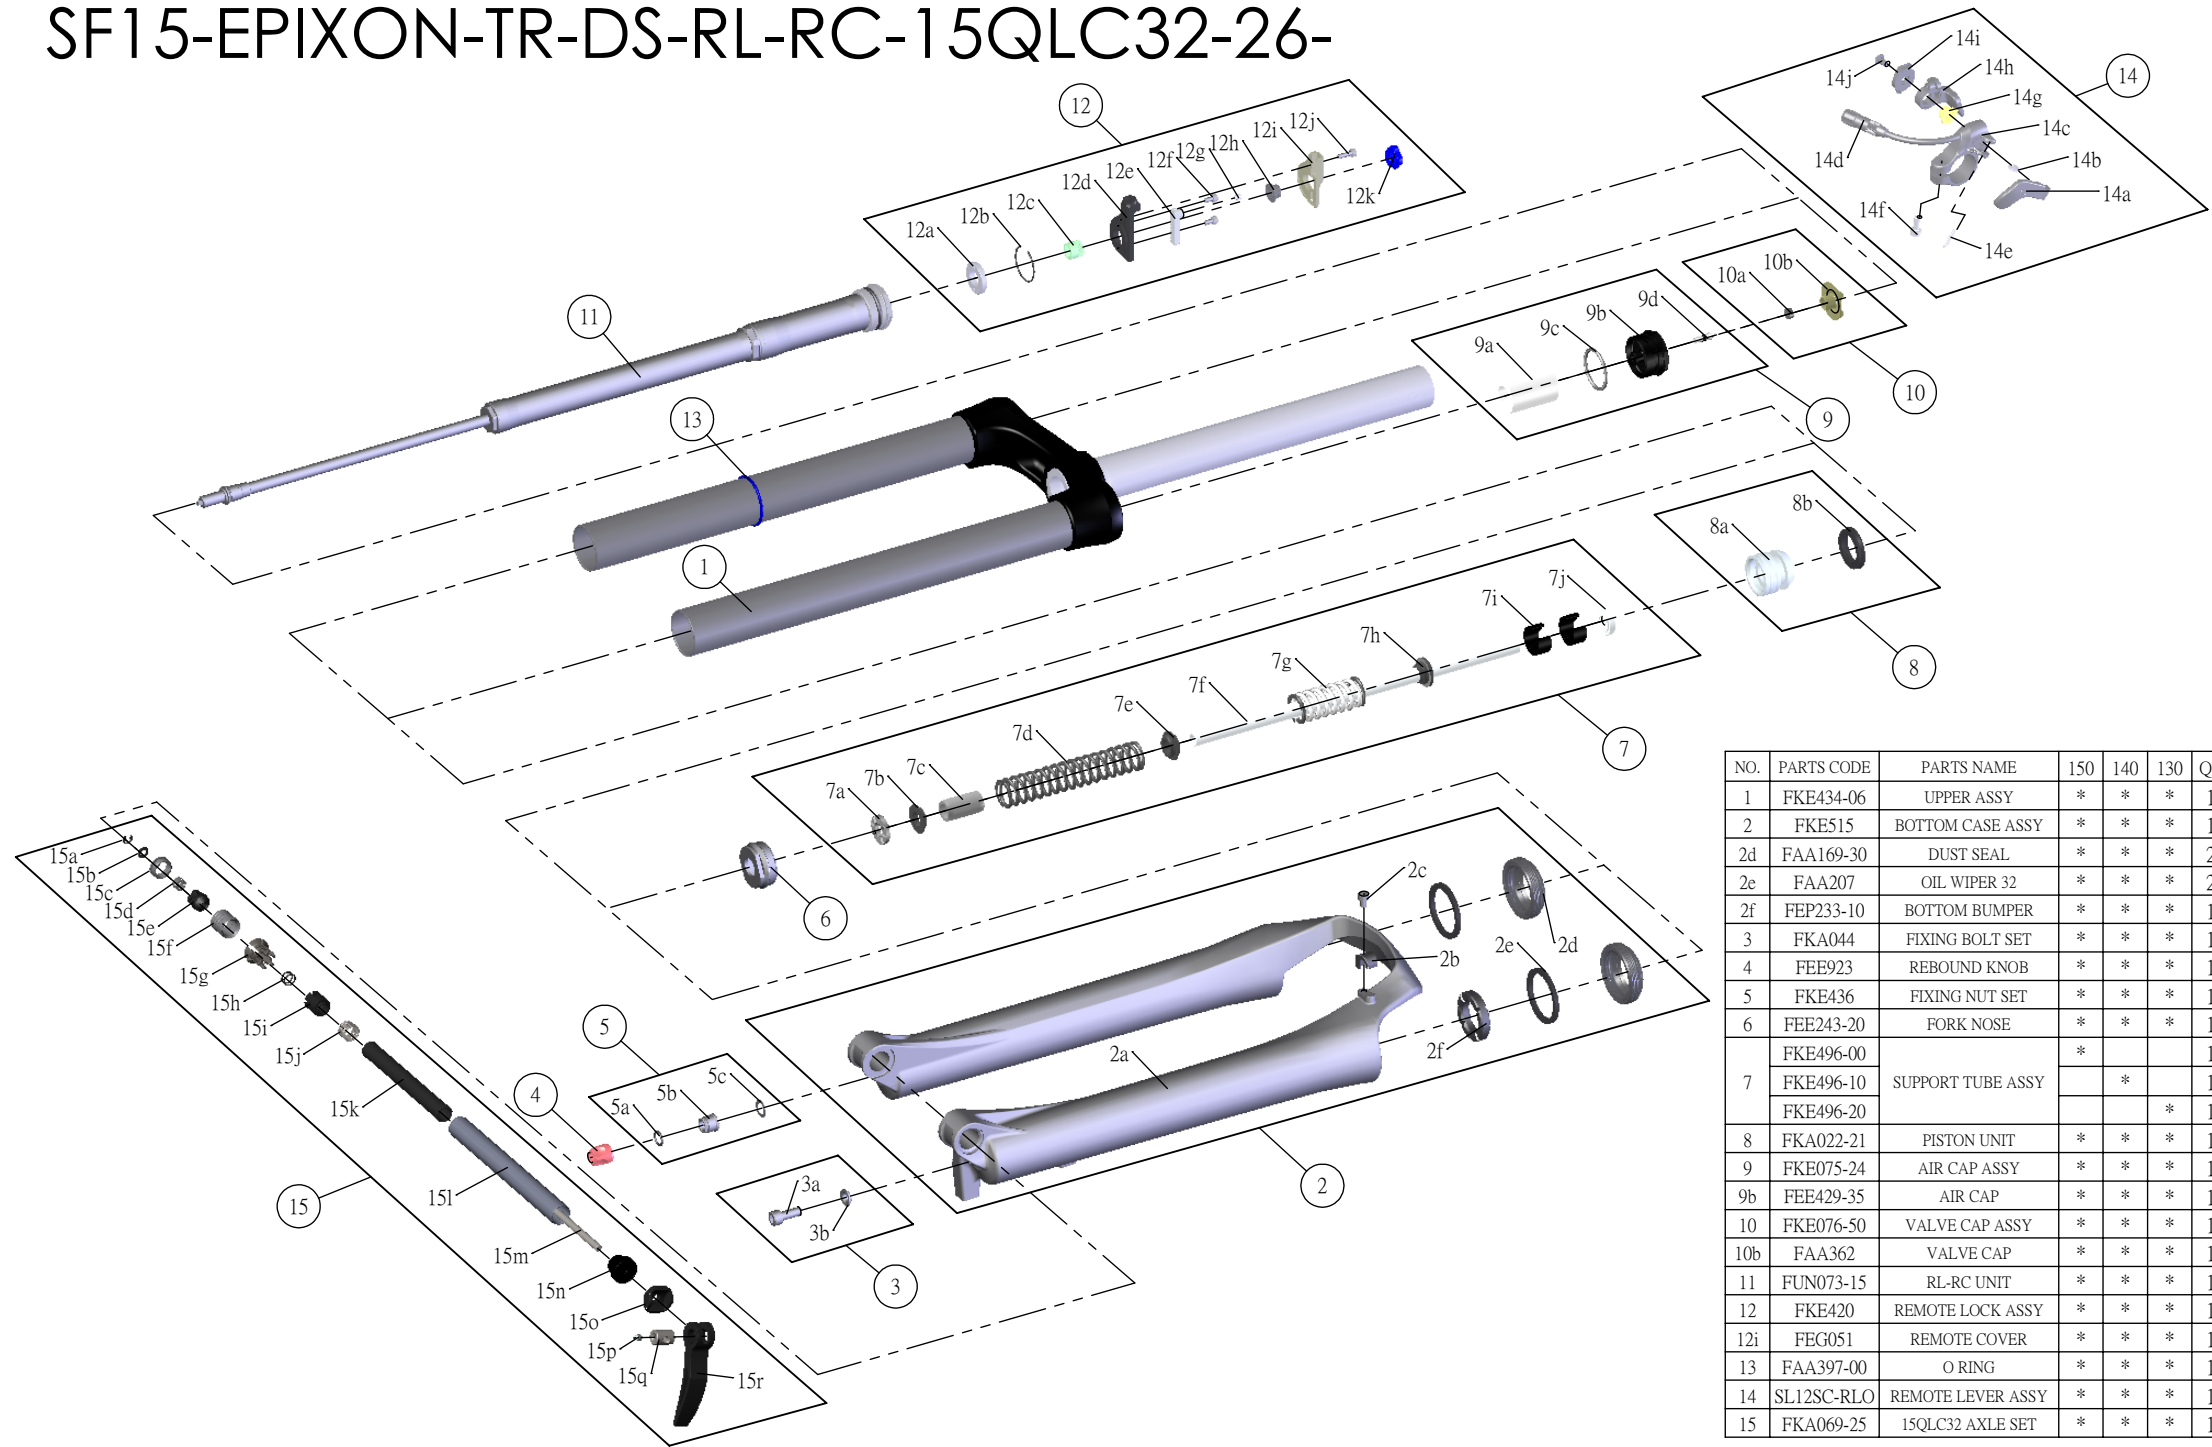

SR SUNTOUR

SF15-EPIXON-TR-DS-RL-RC-15QLC32-26-

Date	2014.02.05	Version	1
Amended			

NO.	PARTS CODE	PARTS NAME	150	140	130	QT
1	FKE434-06	UPPER ASSY	*	*	*	1
2	FKE515	BOTTOM CASE ASSY	*	*	*	1
2d	FAA169-30	DUST SEAL	*	*	*	2
2e	FAA207	OIL WIPER 32	*	*	*	2
2f	FEP233-10	BOTTOM BUMPER	*	*	*	1
3	FKA044	FIXING BOLT SET	*	*	*	1
4	FEE923	REBOUND KNOB	*	*	*	1
5	FKE436	FIXING NUT SET	*	*	*	1
6	FEE243-20	FORK NOSE	*	*	*	1
7	FKE496-00	SUPPORT TUBE ASSY	*			1
	FKE496-10			*		1
	FKE496-20				*	1
8	FKA022-21	PISTON UNIT	*	*	*	1
9	FKE075-24	AIR CAP ASSY	*	*	*	1
9b	FEE429-35	AIR CAP	*	*	*	1
10	FKE076-50	VALVE CAP ASSY	*	*	*	1
10b	FAA362	VALVE CAP	*	*	*	1
11	FUN073-15	RL-RC UNIT	*	*	*	1
12	FKE420	REMOTE LOCK ASSY	*	*	*	1
12i	FEG051	REMOTE COVER	*	*	*	1
13	FAA397-00	O RING	*	*	*	1
14	SL12SC-RLO	REMOTE LEVER ASSY	*	*	*	1
15	FKA069-25	15QLC32 AXLE SET	*	*	*	1