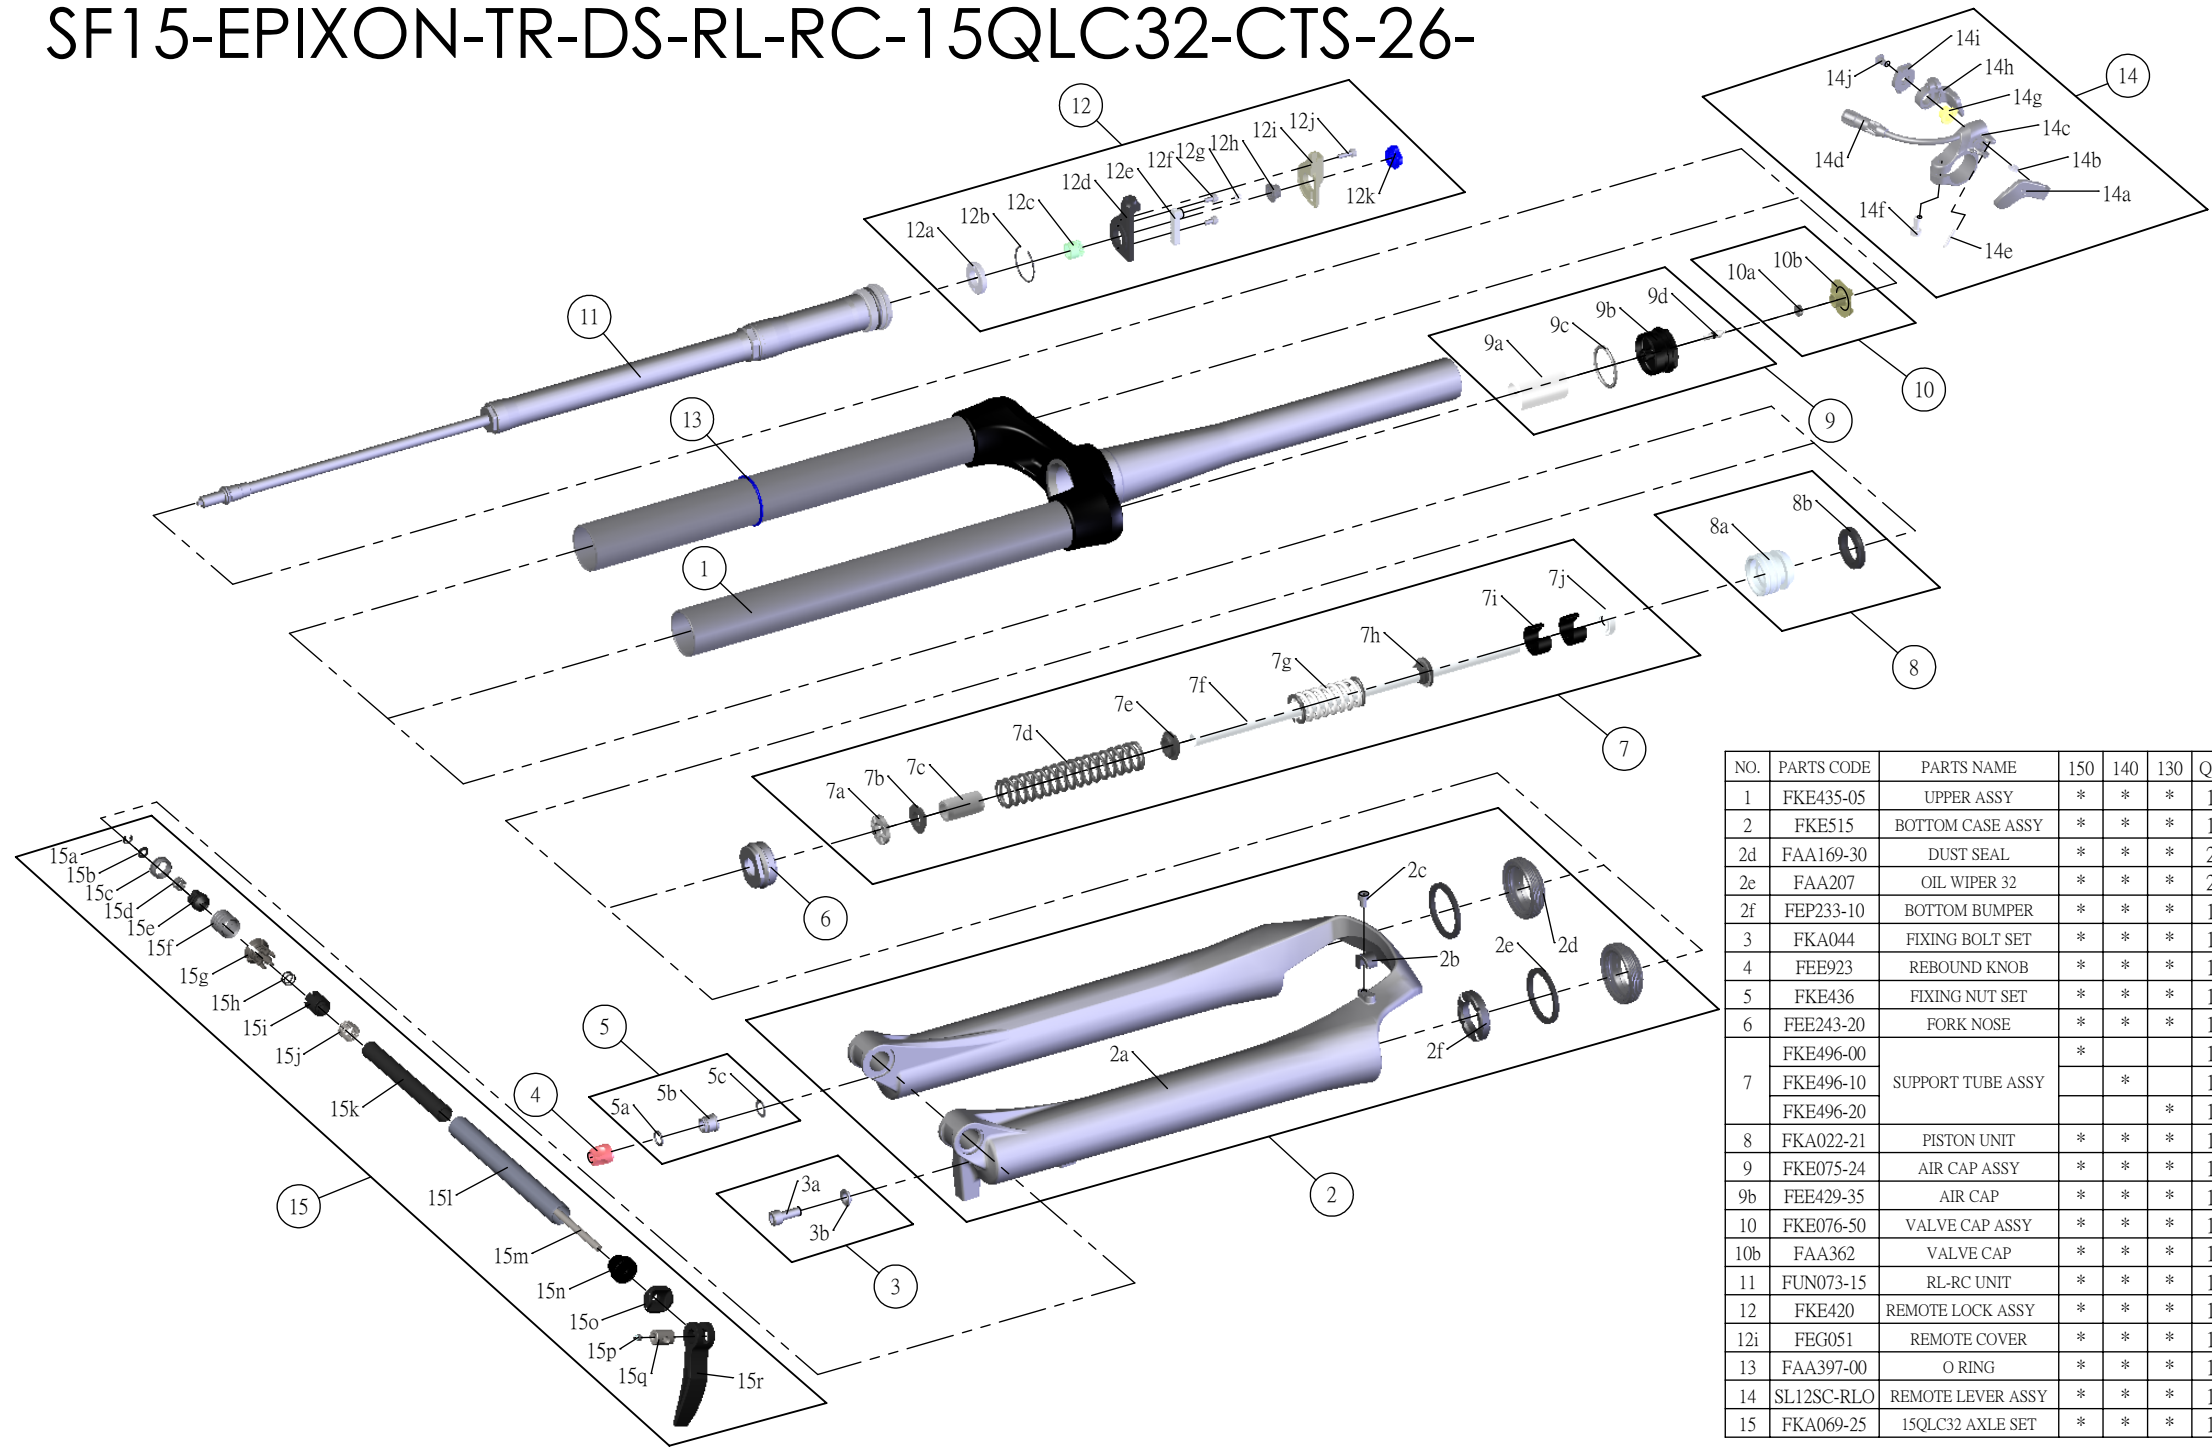

# SR SUNTOUR

## SF15-EPIXON-TR-DS-RL-RC-15QLC32-CTS-26-

Date	2014.02.05	Version	1
Amended			

NO.	PARTS CODE	PARTS NAME	150	140	130	QT
1	FKE435-05	UPPER ASSY	*	*	*	1
2	FKE515	BOTTOM CASE ASSY	*	*	*	1
2d	FAA169-30	DUST SEAL	*	*	*	2
2e	FAA207	OIL WIPER 32	*	*	*	2
2f	FEP233-10	BOTTOM BUMPER	*	*	*	1
3	FKA044	FIXING BOLT SET	*	*	*	1
4	FEE923	REBOUND KNOB	*	*	*	1
5	FKE436	FIXING NUT SET	*	*	*	1
6	FEE243-20	FORK NOSE	*	*	*	1
7	FKE496-00	SUPPORT TUBE ASSY	*			1
	FKE496-10			*		1
	FKE496-20				*	1
8	FKA022-21	PISTON UNIT	*	*	*	1
9	FKE075-24	AIR CAP ASSY	*	*	*	1
9b	FEE429-35	AIR CAP	*	*	*	1
10	FKE076-50	VALVE CAP ASSY	*	*	*	1
10b	FAA362	VALVE CAP	*	*	*	1
11	FUN073-15	RL-RC UNIT	*	*	*	1
12	FKE420	REMOTE LOCK ASSY	*	*	*	1
12i	FEG051	REMOTE COVER	*	*	*	1
13	FAA397-00	O RING	*	*	*	1
14	SL12SC-RLO	REMOTE LEVER ASSY	*	*	*	1
15	FKA069-25	15QLC32 AXLE SET	*	*	*	1