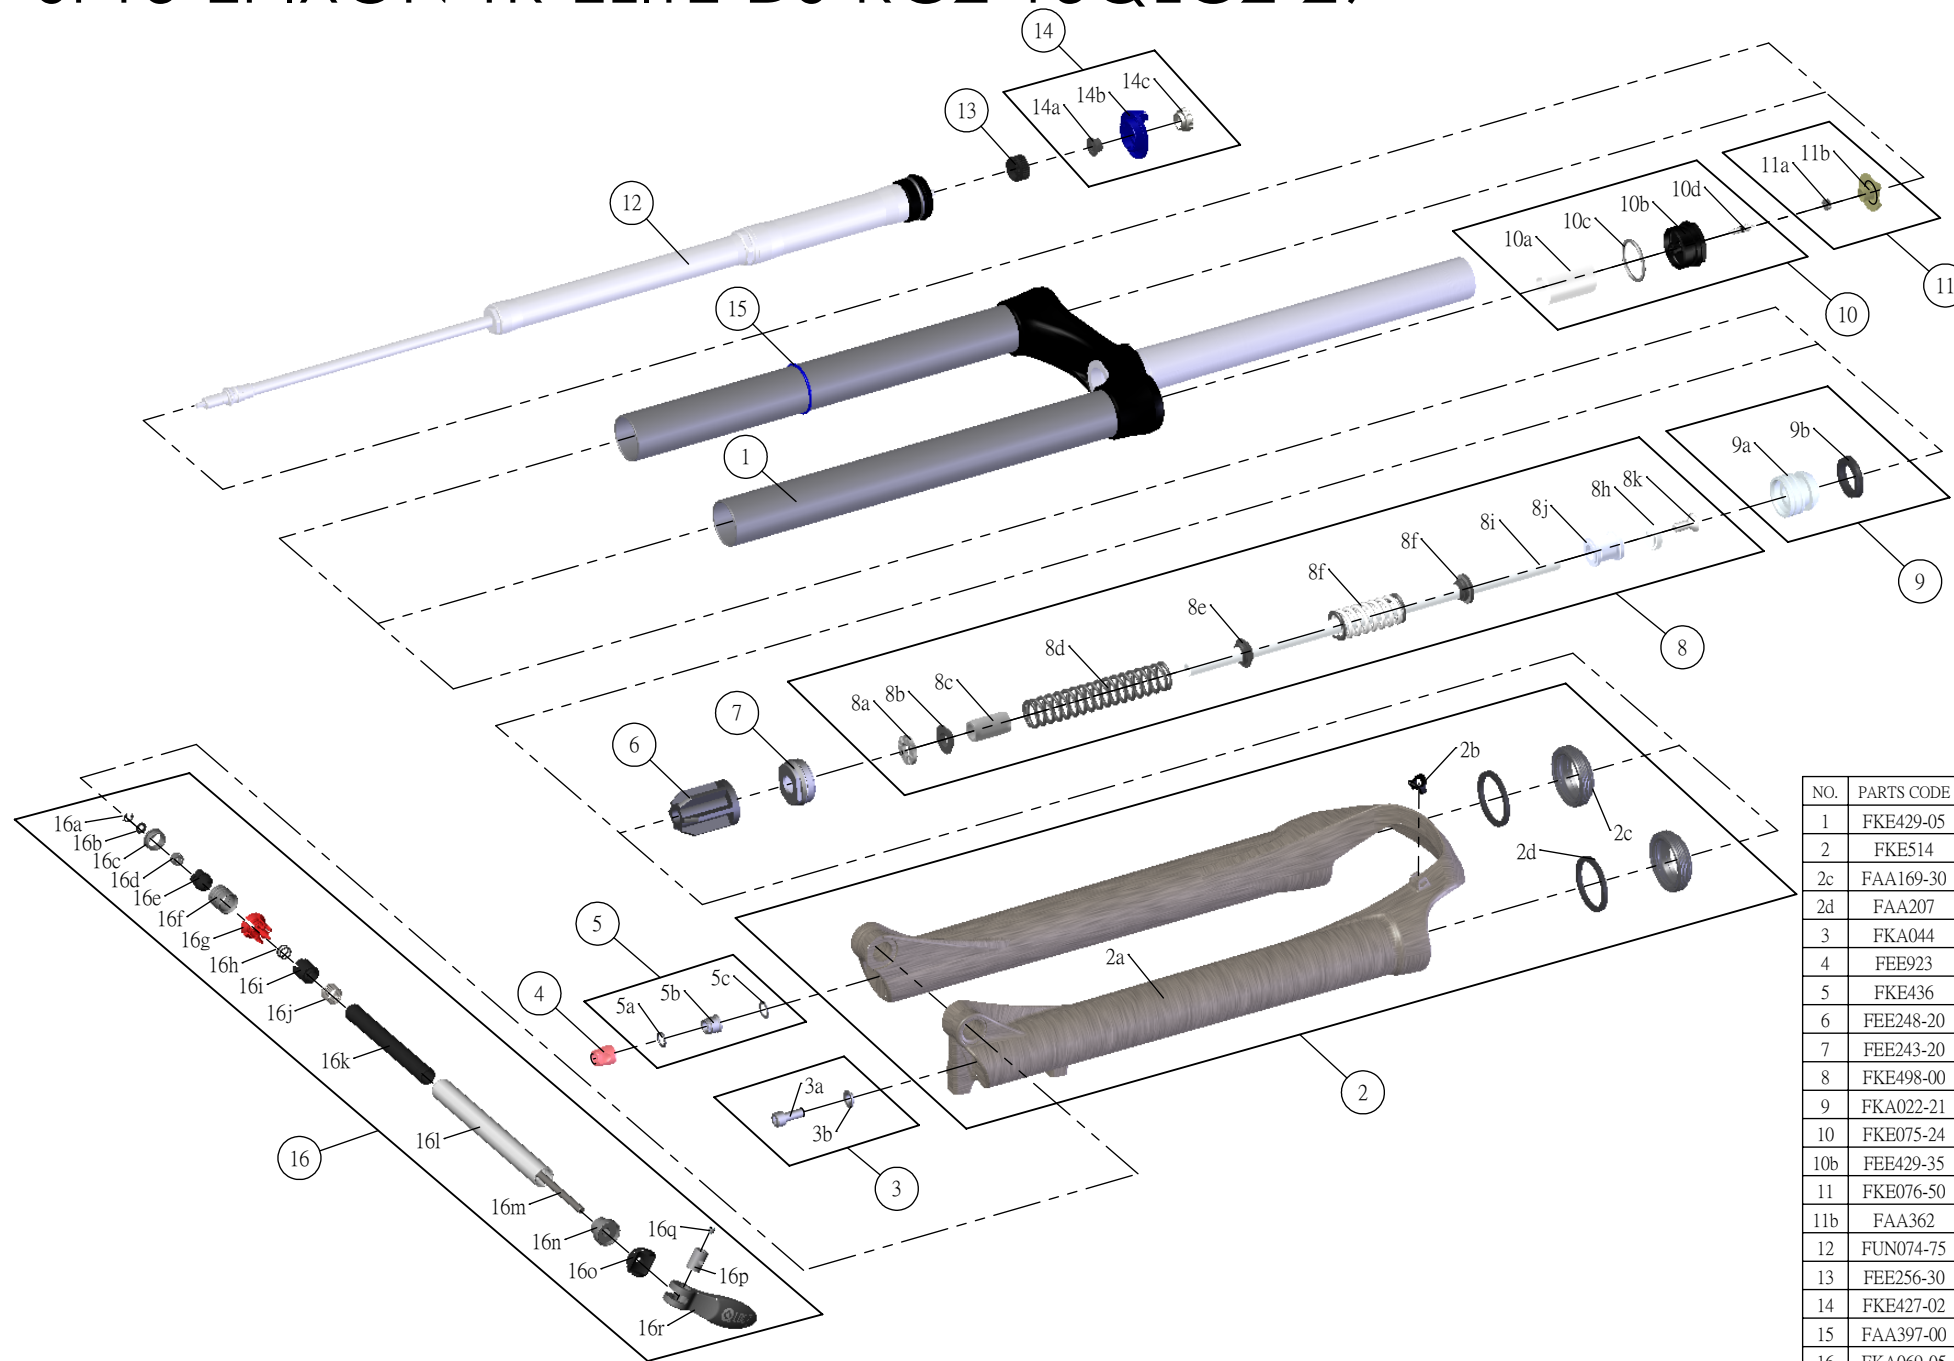

SR SUNTOUR

SF15-EPIXON-TR-ELITE-DS-RC2-15QLC2-29-

Date	2014.02.12	Version	1
Amended			

NO.	PARTS CODE	PARTS NAME	130	QT
1	FKE429-05	UPPER ASSY	*	1
2	FKE514	BOTTOM CASE ASSY	*	1
2c	FAA169-30	DUST SEAL	*	2
2d	FAA207	OIL WIPER 32	*	2
3	FKA044	FIXING BOLT SET	*	1
4	FEE923	REBOUND KNOB	*	1
5	FKE436	FIXING NUT SET	*	1
6	FEE248-20	BOTTOM STOPPER	*	1
7	FEE243-20	FORK NOSE	*	1
8	FKE498-00	SUPPORT TUBE ASSY	*	1
9	FKA022-21	PISTON UNIT	*	1
10	FKE075-24	AIR CAP ASSY	*	1
10b	FEE429-35	AIR CAP	*	1
11	FKE076-50	VALVE CAP ASSY	*	1
11b	FAA362	VALVE CAP	*	1
12	FUN074-75	RC2 UNIT	*	1
13	FEE256-30	ADJUST CORE	*	1
14	FKE427-02	RC2 KNOB ASSY	*	1
15	FAA397-00	O RING	*	1
16	FKA069-05	15QLC2 AXLE SET	*	1