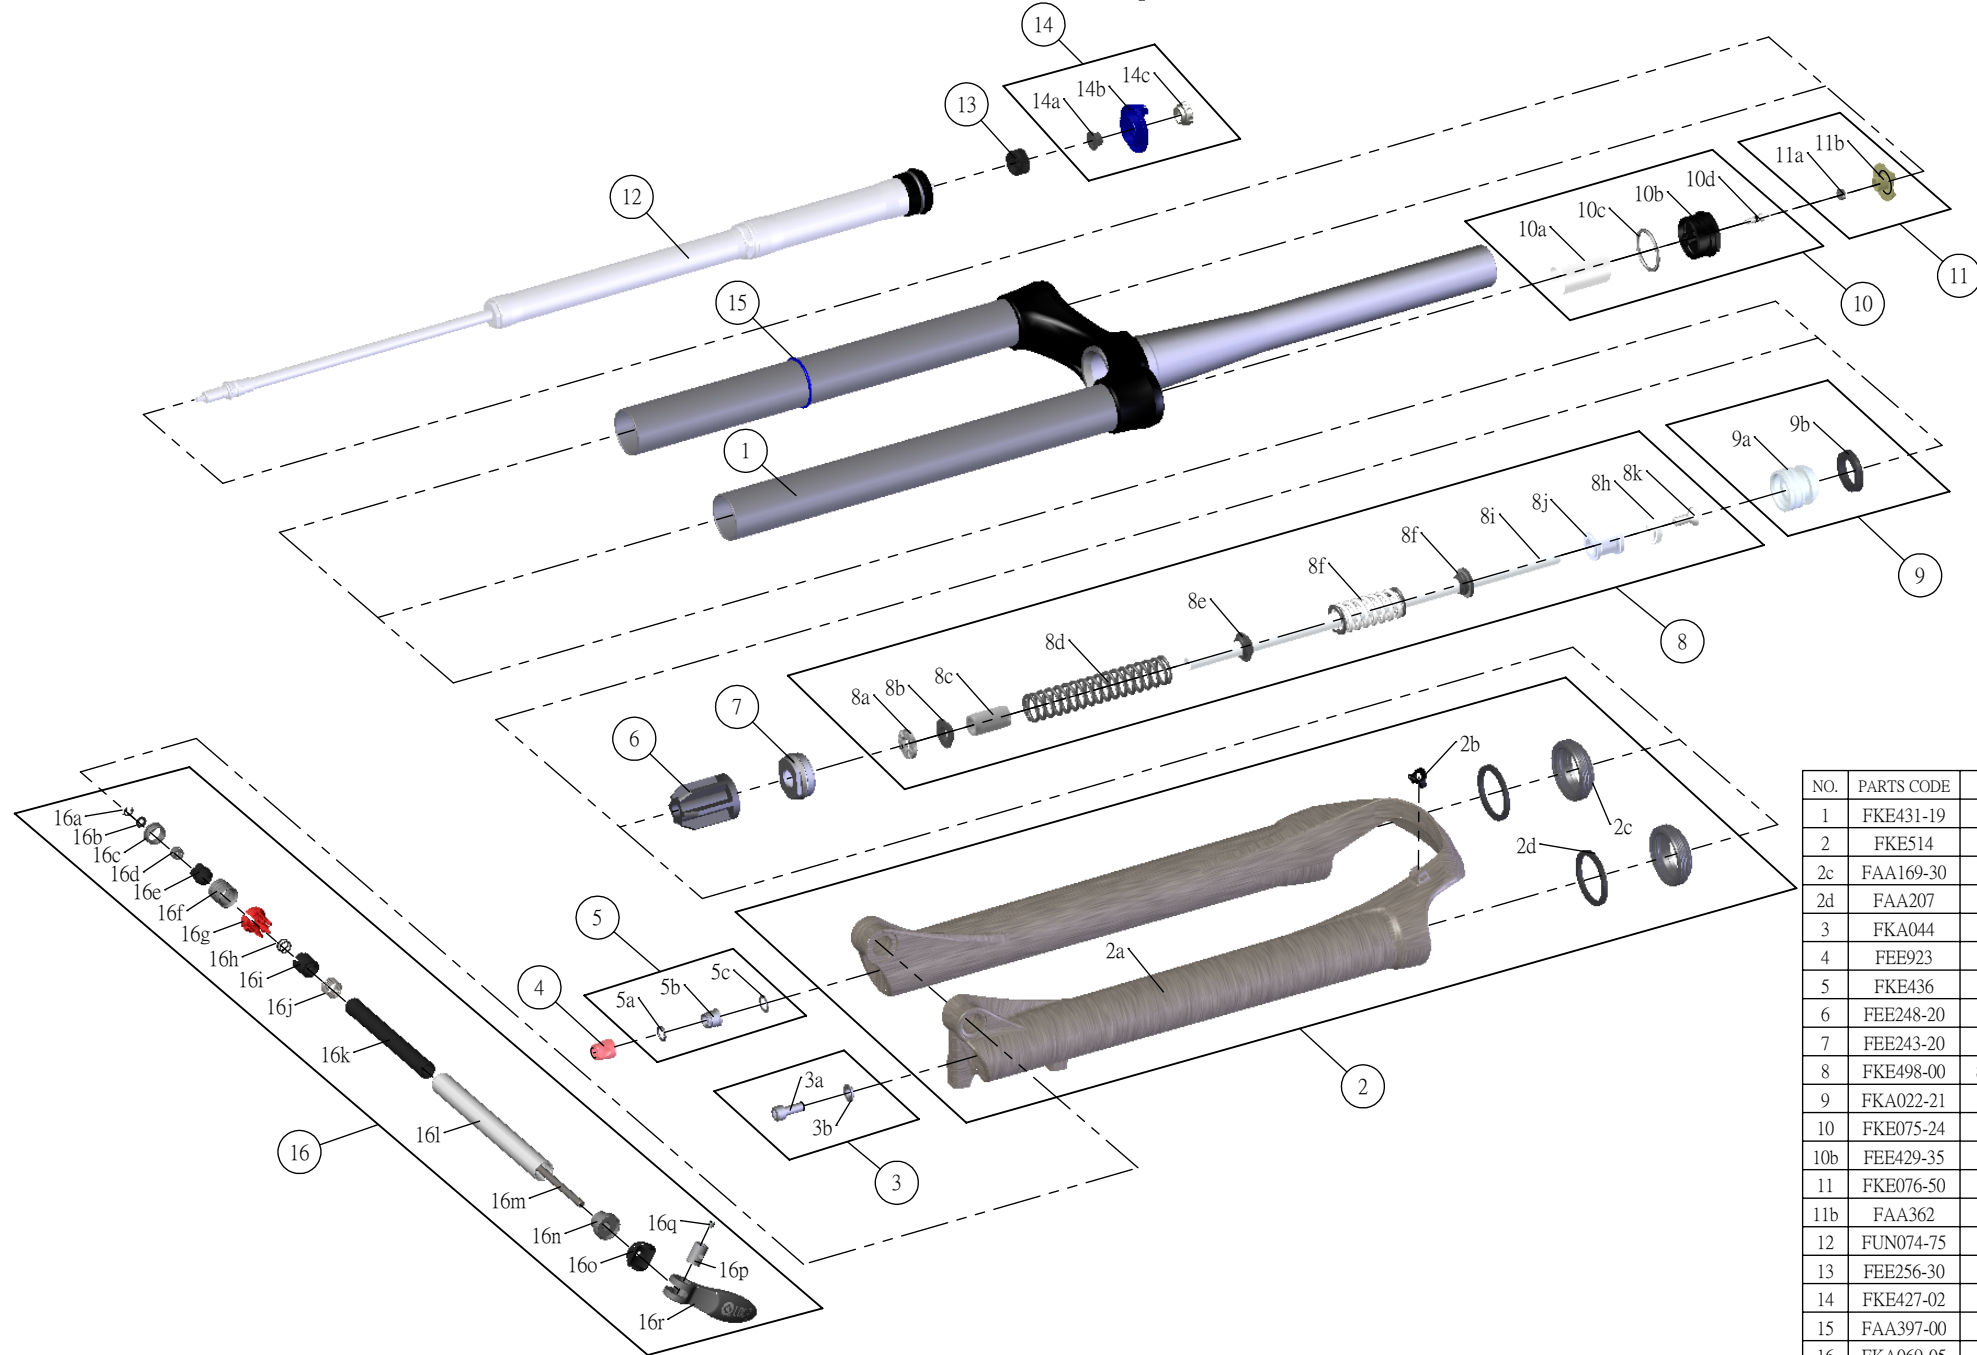

SF15-EPIXON-TR-ELITE-DS-RC2-15QLC2-CTS-29-

NO.	PARTS CODE	PARTS NAME	130	QT
1	FKE431-19	UPPER ASSY	*	1
2	FKE514	BOTTOM CASE ASSY	*	1
2c	FAA169-30	DUST SEAL	*	2
2d	FAA207	OIL WIPER 32	*	2
3	FKA044	FIXING BOLT SET	*	1
4	FEE923	REBOUND KNOB	*	1
5	FKE436	FIXING NUT SET	*	1
6	FEE248-20	BOTTOM STOPPER	*	1
7	FEE243-20	FORK NOSE	*	1
8	FKE498-00	SUPPORT TUBE ASSY	*	1
9	FKA022-21	PISTON UNIT	*	1
10	FKE075-24	AIR CAP ASSY	*	1
10b	FEE429-35	AIR CAP	*	1
11	FKE076-50	VALVE CAP ASSY	*	1
11b	FAA362	VALVE CAP	*	1
12	FUN074-75	RC2 UNIT	*	1
13	FEE256-30	ADJUST CORE	*	1
14	FKE427-02	RC2 KNOB ASSY	*	1
15	FAA397-00	O RING	*	1
16	FKA069-05	15QLC2 AXLE SET	*	1