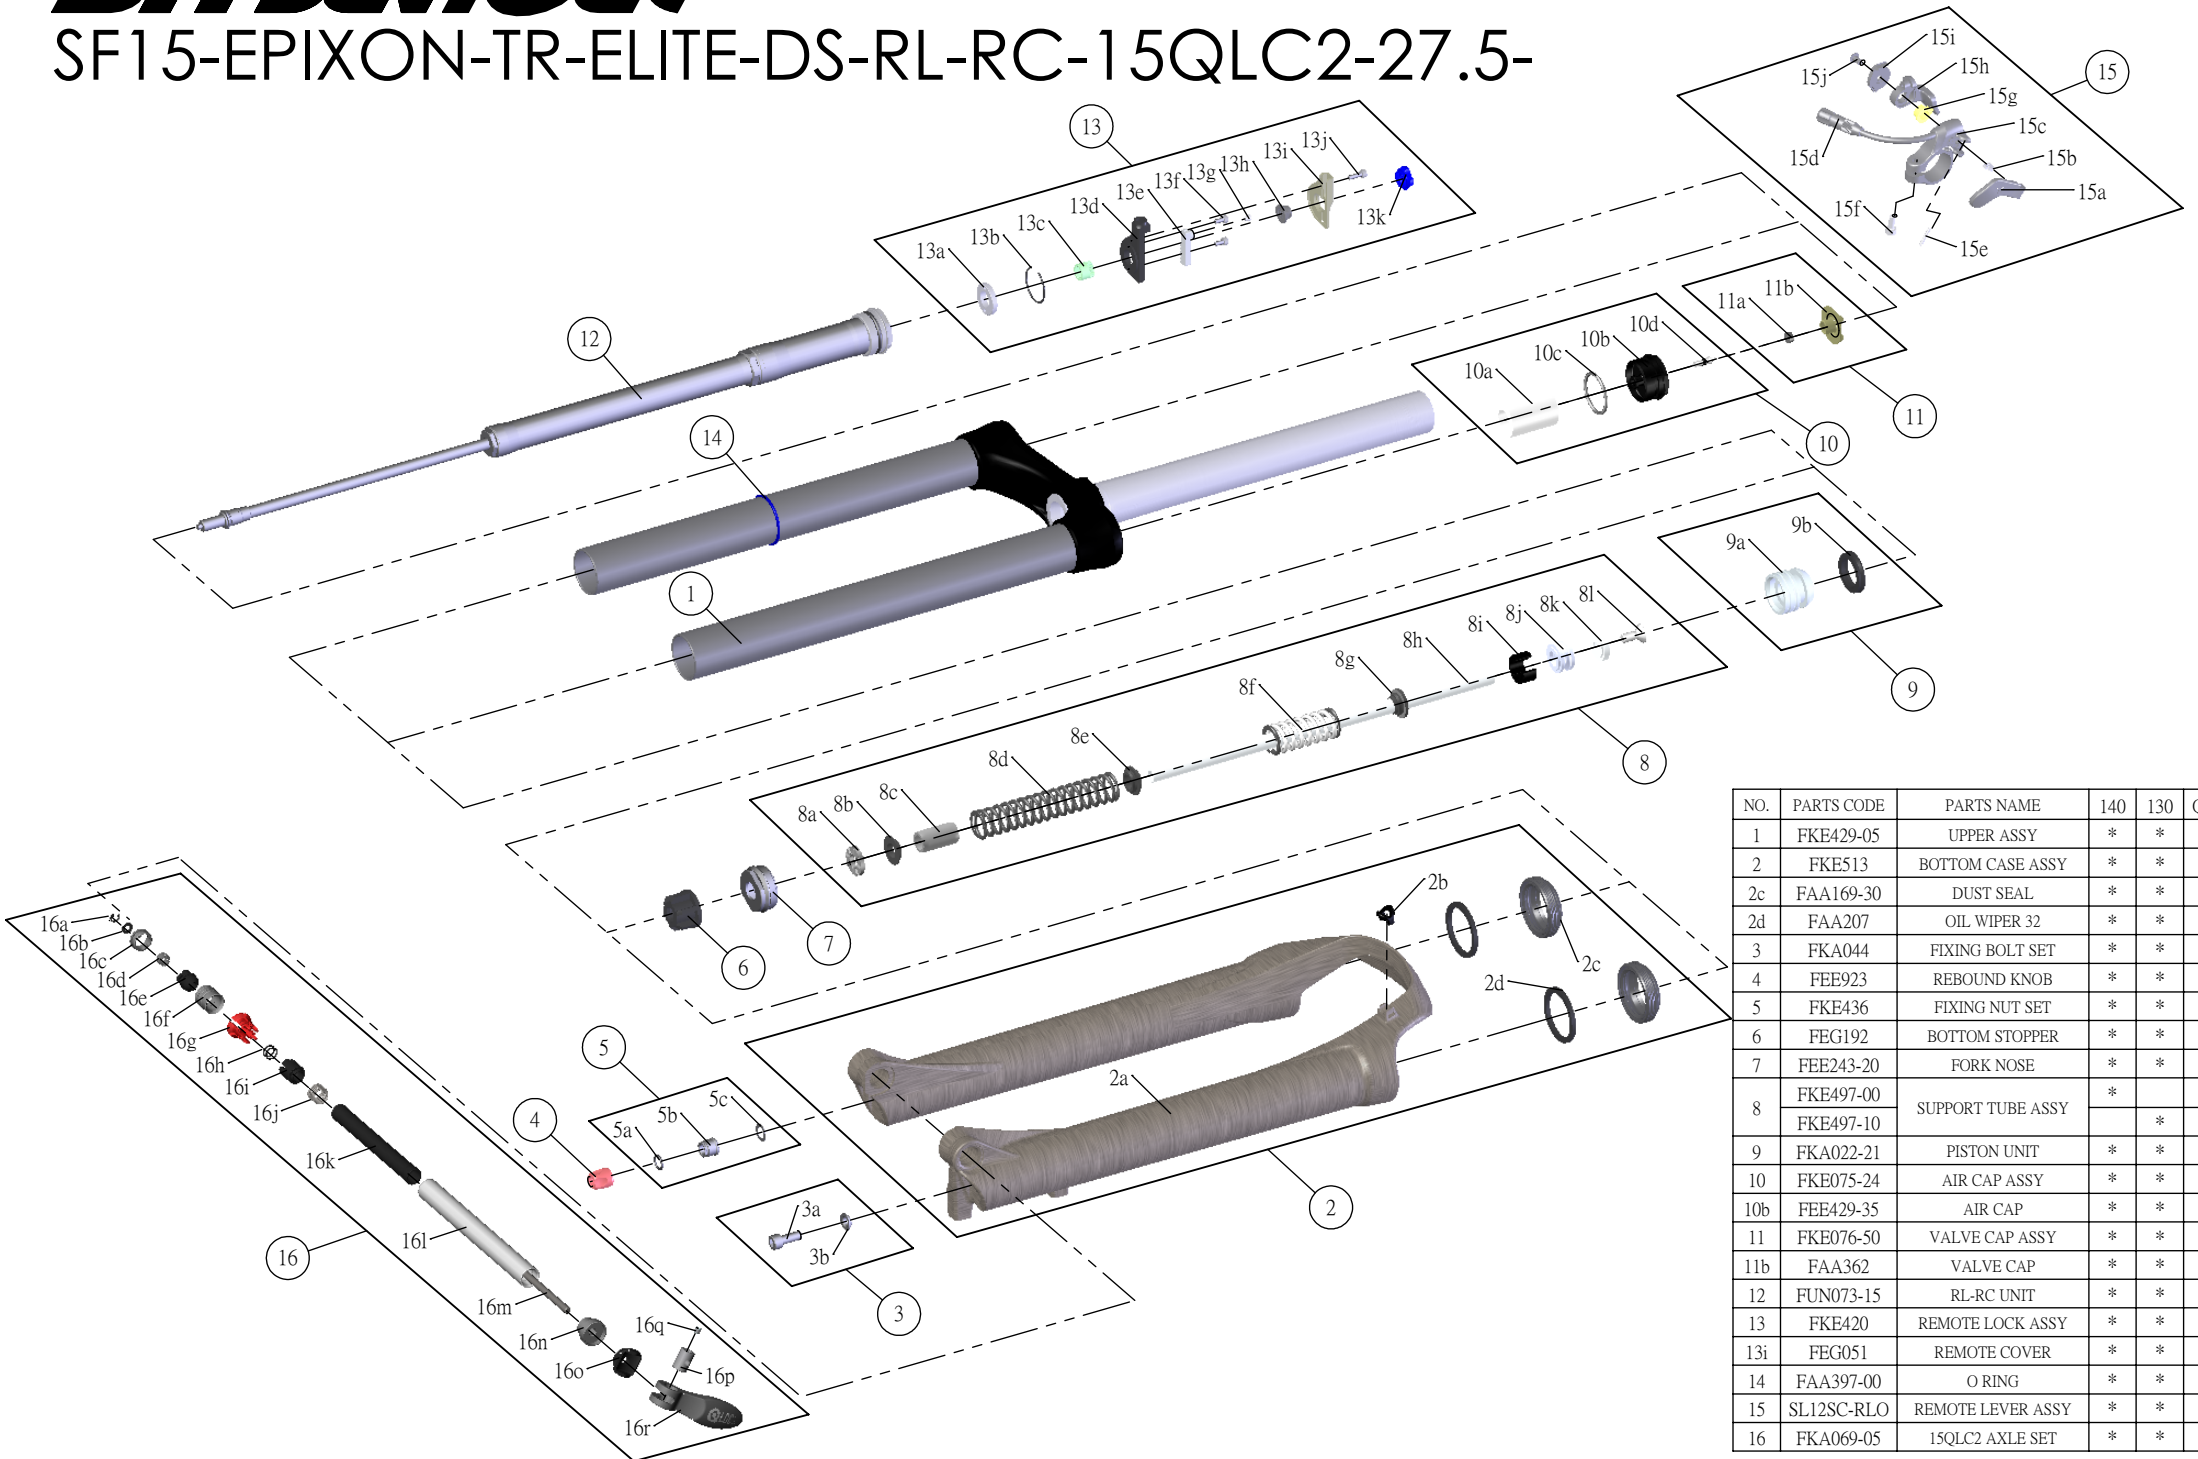

## SF15-EPIXON-TR-ELITE-DS-RL-RC-15QLC2-27.5-

Date	2014.02.07	Version	1
Amended			

NO.	PARTS CODE	PARTS NAME	140	130	QT
1	FKE429-05	UPPER ASSY	*	*	1
2	FKE513	BOTTOM CASE ASSY	*	*	1
2c	FAA169-30	DUST SEAL	*	*	2
2d	FAA207	OIL WIPER 32	*	*	2
3	FKA044	FIXING BOLT SET	*	*	1
4	FEE923	REBOUND KNOB	*	*	1
5	FKE436	FIXING NUT SET	*	*	1
6	FEG192	BOTTOM STOPPER	*	*	1
7	FEE243-20	FORK NOSE	*	*	1
8	FKE497-00	SUPPORT TUBE ASSY	*		1
	FKE497-10			*	1
9	FKA022-21	PISTON UNIT	*	*	1
10	FKE075-24	AIR CAP ASSY	*	*	1
10b	FEE429-35	AIR CAP	*	*	1
11	FKE076-50	VALVE CAP ASSY	*	*	1
11b	FAA362	VALVE CAP	*	*	1
12	FUN073-15	RL-RC UNIT	*	*	1
13	FKE420	REMOTE LOCK ASSY	*	*	1
13i	FEG051	REMOTE COVER	*	*	1
14	FAA397-00	O RING	*	*	1
15	SL12SC-RLO	REMOTE LEVER ASSY	*	*	1
16	FKA069-05	15QLC2 AXLE SET	*	*	1