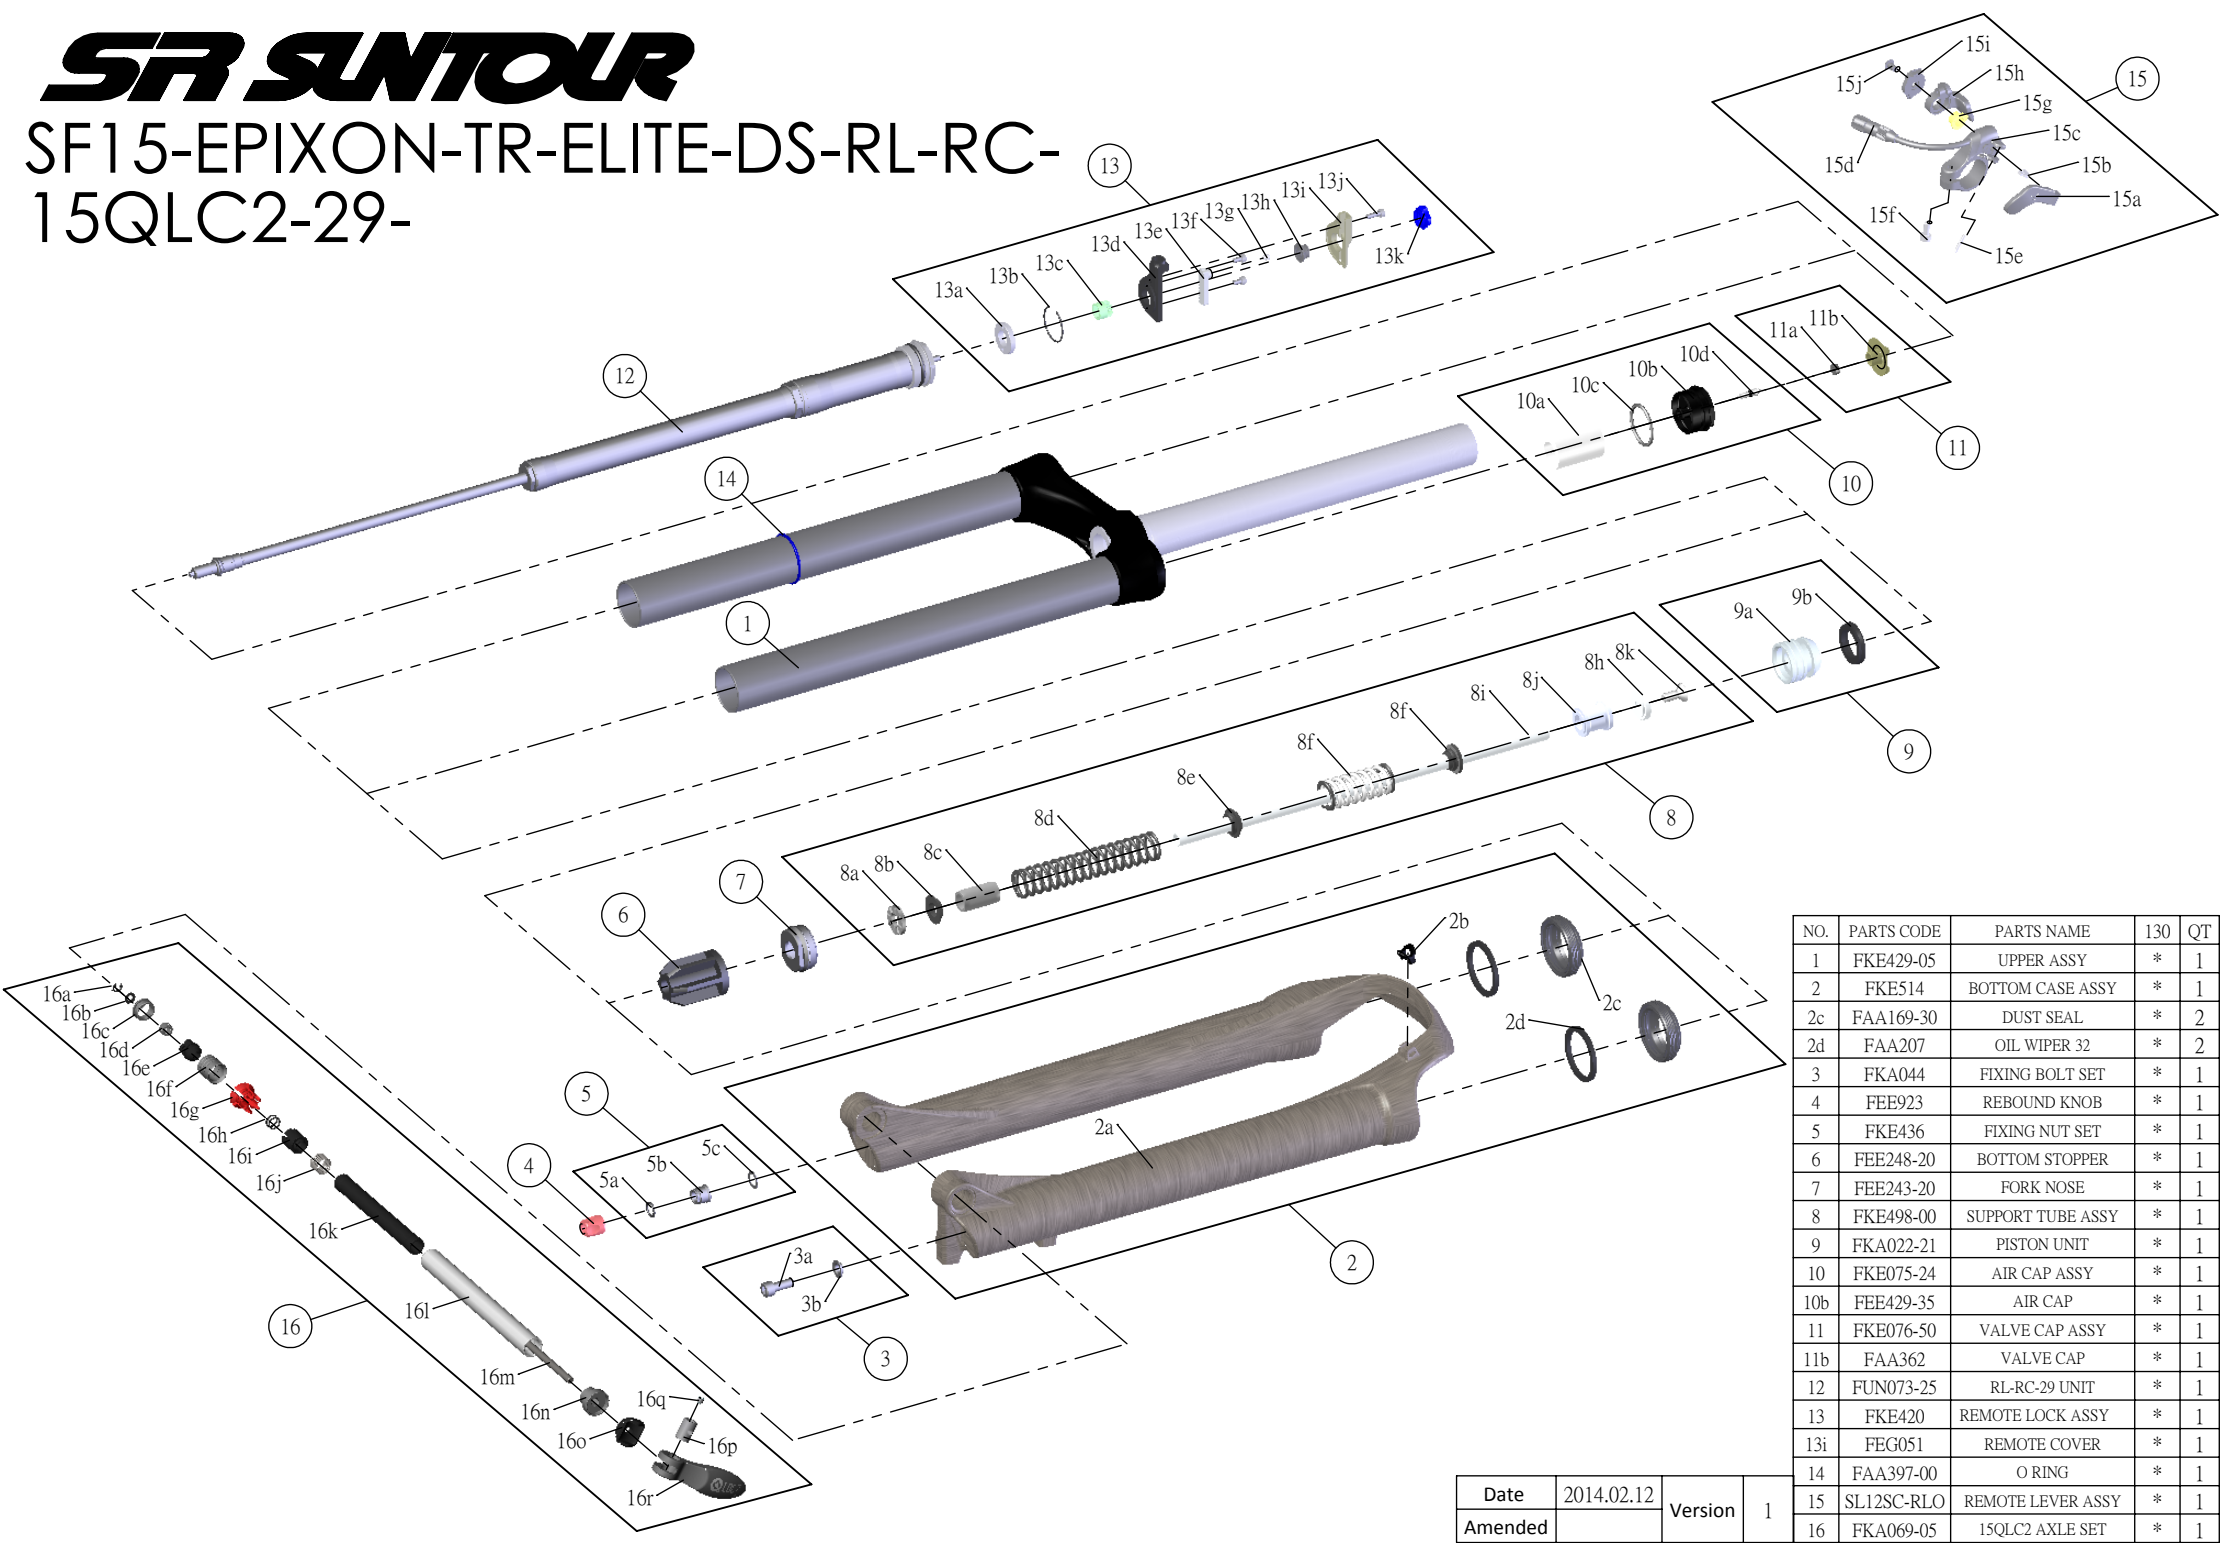

# SUNTOUR

SF15-EPIXON-TR-ELITE-DS-RL-RC-  
15QLC2-29-

NO.	PARTS CODE	PARTS NAME	130	QT
1	FKE429-05	UPPER ASSY	*	1
2	FKE514	BOTTOM CASE ASSY	*	1
2c	FAA169-30	DUST SEAL	*	2
2d	FAA207	OIL WIPER 32	*	2
3	FKA044	FIXING BOLT SET	*	1
4	FEE923	REBOUND KNOB	*	1
5	FKE436	FIXING NUT SET	*	1
6	FEE248-20	BOTTOM STOPPER	*	1
7	FEE243-20	FORK NOSE	*	1
8	FKE498-00	SUPPORT TUBE ASSY	*	1
9	FKA022-21	PISTON UNIT	*	1
10	FKE075-24	AIR CAP ASSY	*	1
10b	FEE429-35	AIR CAP	*	1
11	FKE076-50	VALVE CAP ASSY	*	1
11b	FAA362	VALVE CAP	*	1
12	FUN073-25	RL-RC-29 UNIT	*	1
13	FKE420	REMOTE LOCK ASSY	*	1
13i	FEG051	REMOTE COVER	*	1
14	FAA397-00	O RING	*	1
15	SL12SC-RLO	REMOTE LEVER ASSY	*	1
16	FKA069-05	15QLC2 AXLE SET	*	1