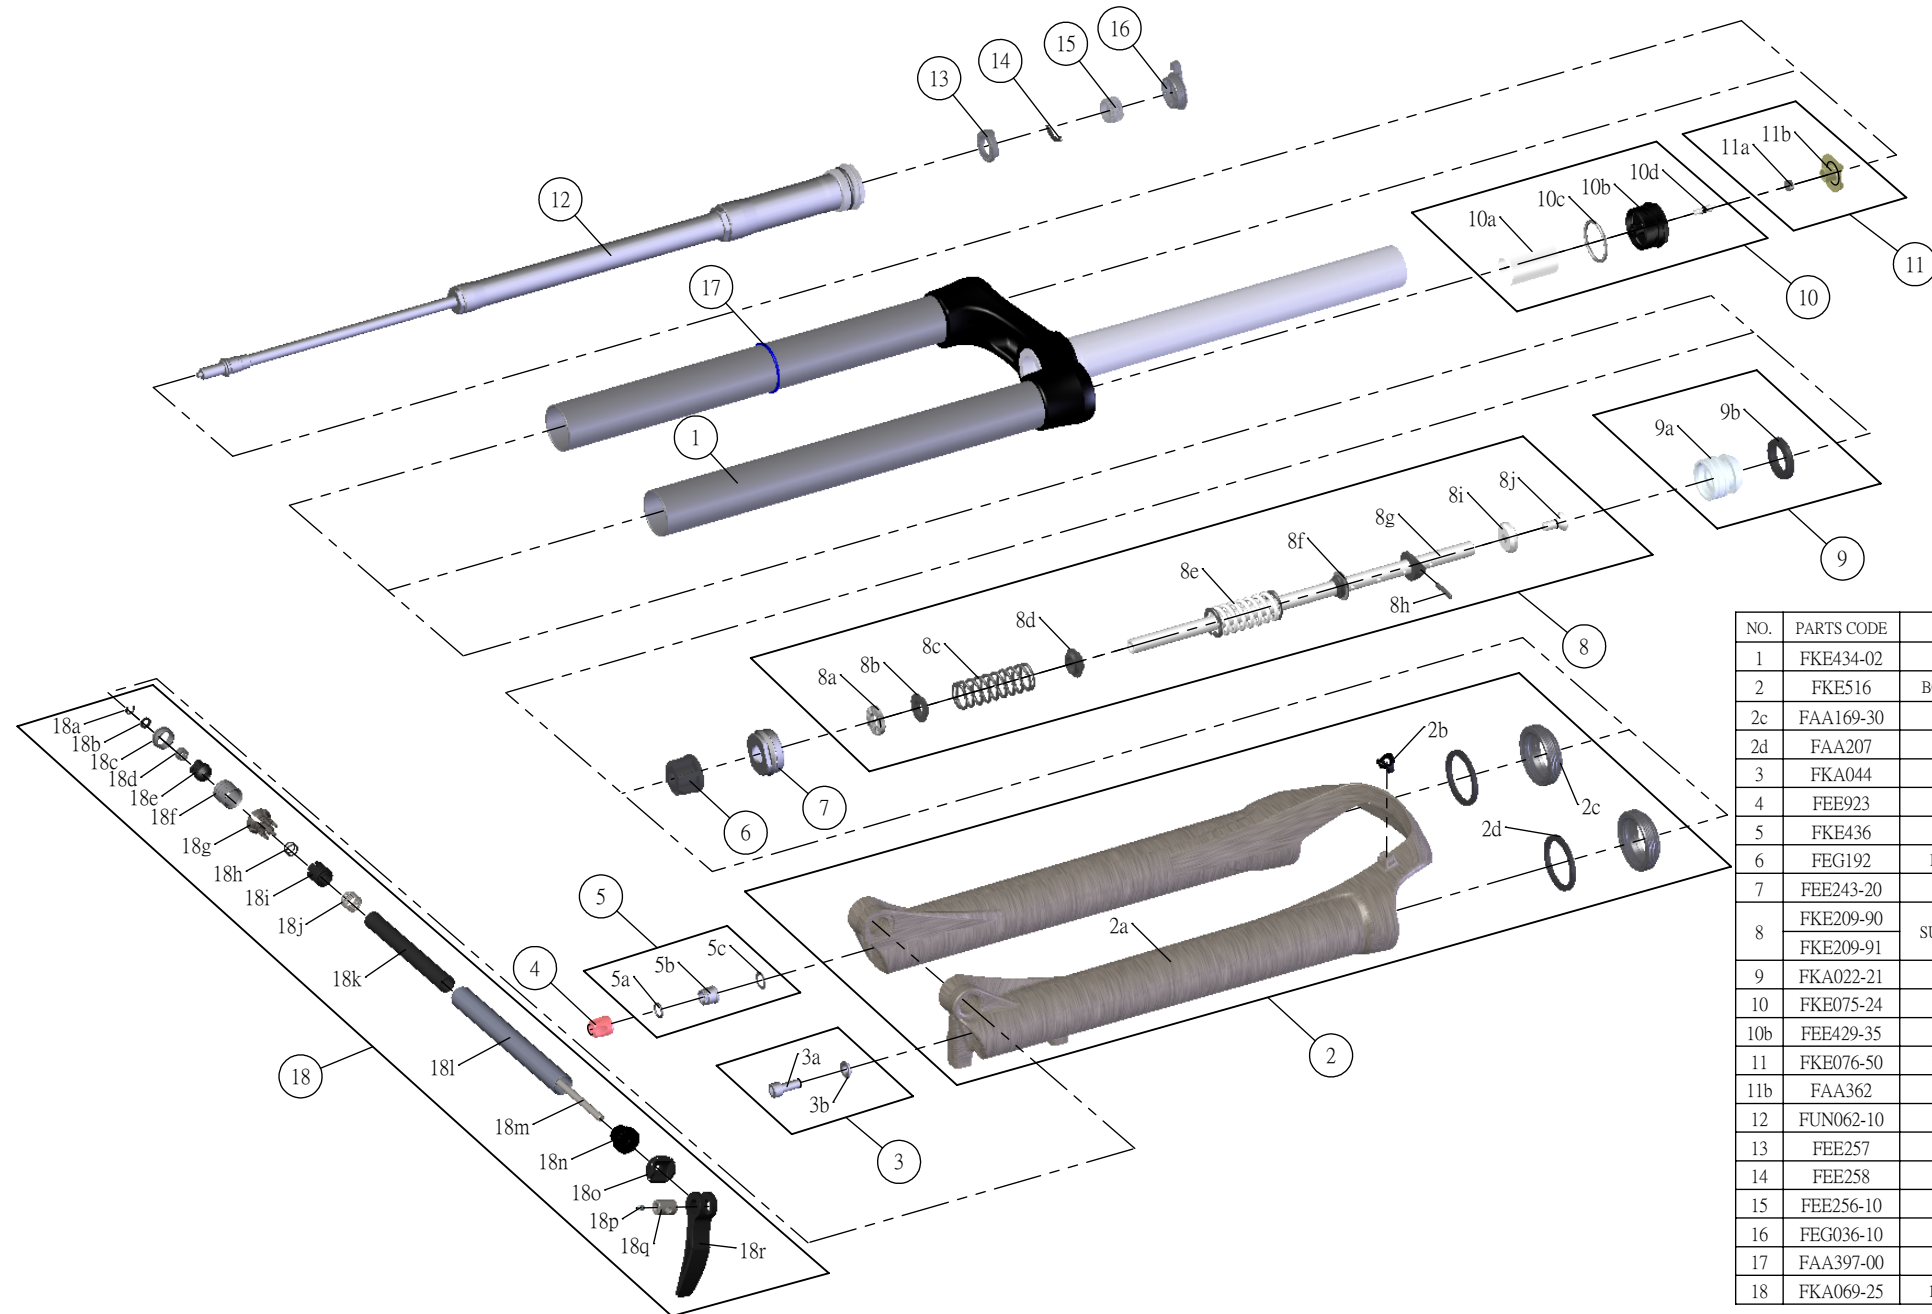

SUNTOUR

SF15-EPIXON-XC-DS-LO-R-15QLC32-27.5-

Date	2014.02.11	Version	1
Amended			

NO.	PARTS CODE	PARTS NAME	120	100	QT
1	FKE434-02	UPPER ASSY	*	*	1
2	FKE516	BOTTOM CASE ASSY	*	*	1
2c	FAA169-30	DUST SEAL	*	*	2
2d	FAA207	OIL WIPER 32	*	*	2
3	FKA044	FIXING BOLT SET	*	*	1
4	FEE923	REBOUND KNOB	*	*	1
5	FKE436	FIXING NUT SET	*	*	1
6	FEF192	BOTTOM STOPPER	*	*	1
7	FEE243-20	FORK NOSE	*	*	1
8	FKE209-90	SUPPORT TUBE ASSY	*	*	1
	FKE209-91		*	*	1
9	FKA022-21	PISTON UNIT	*	*	1
10	FKE075-24	AIR CAP ASSY	*	*	1
10b	FEE429-35	AIR CAP	*	*	1
11	FKE076-50	VALVE CAP ASSY	*	*	1
11b	FAA362	VALVE CAP	*	*	1
12	FUN062-10	LOR UNIT	*	*	1
13	FEE257	CLICK HOLDER	*	*	1
14	FEE258	ADJUST CLICK	*	*	1
15	FEE256-10	ADJUST CORE	*	*	1
16	FEF036-10	LOCK OUT KNOB	*	*	1
17	FAA397-00	O RING	*	*	1
18	FKA069-25	15QLC32 AXLE SET	*	*	1