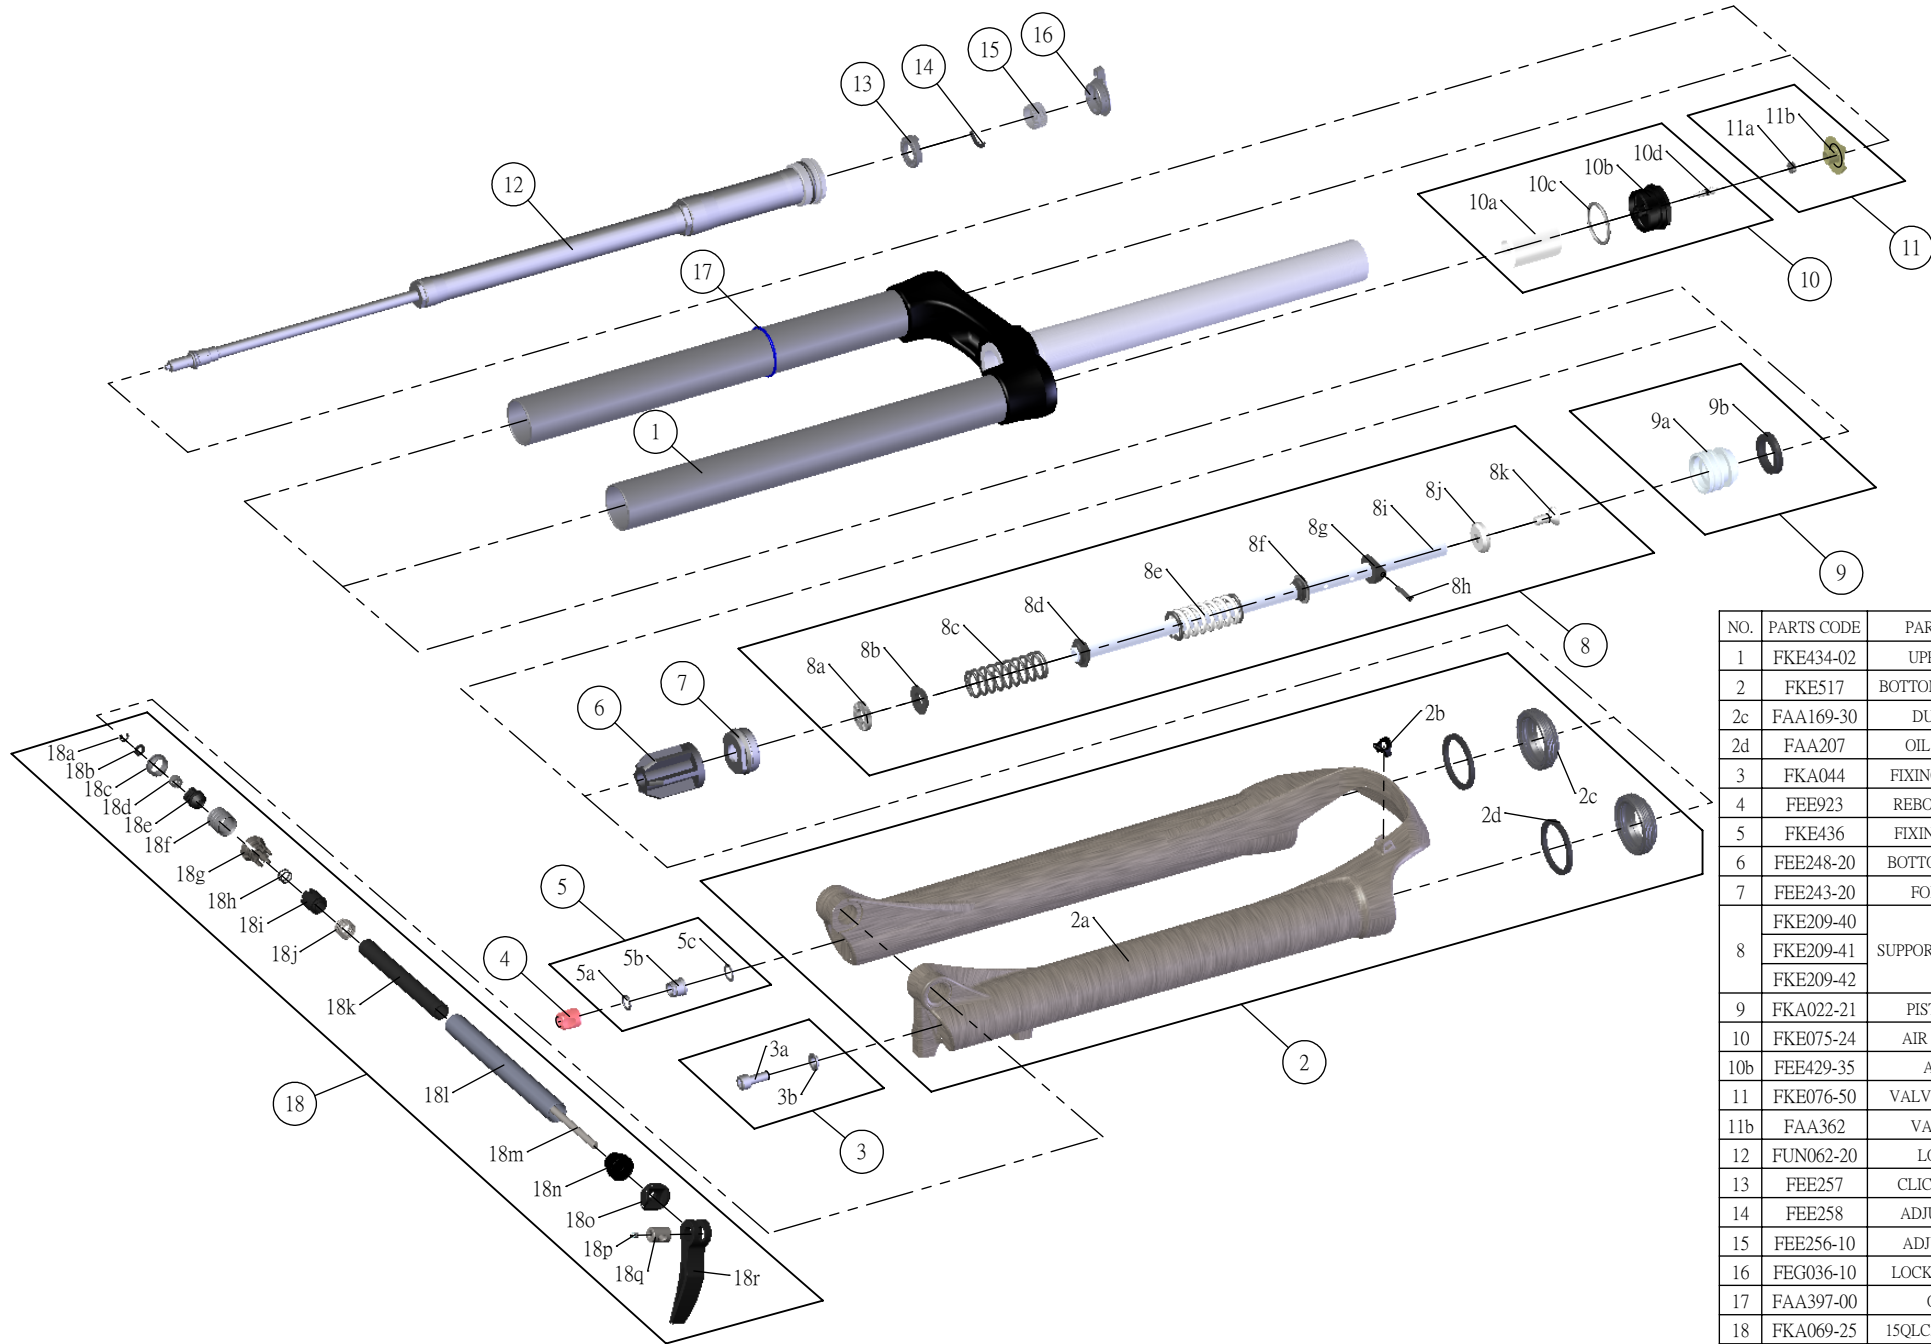

# SR SUNTOUR

Date	2014.02.13	Version	1
Amended			

## SF15-EPIXON-XC-DS-LO-R-15QLC32-29-

NO.	PARTS CODE	PARTS NAME	120	100	80	QT
1	FKE434-02	UPPER ASSY	*	*	*	1
2	FKE517	BOTTOM CASE ASSY	*	*	*	1
2c	FAA169-30	DUST SEAL	*	*	*	2
2d	FAA207	OIL WIPER 32	*	*	*	2
3	FKA044	FIXING BOLT SET	*	*	*	1
4	FEE923	REBOUND KNOB	*	*	*	1
5	FKE436	FIXING NUT SET	*	*	*	1
6	FEE248-20	BOTTOM STOPPER	*	*	*	1
7	FEE243-20	FORK NOSE	*	*	*	1
8	FKE209-40	SUPPORT TUBE ASSY	*			1
	FKE209-41			*		1
	FKE209-42				*	1
9	FKA022-21	PISTON UNIT	*	*	*	1
10	FKE075-24	AIR CAP ASSY	*	*	*	1
10b	FEE429-35	AIR CAP	*	*	*	1
11	FKE076-50	VALVE CAP ASSY	*	*	*	1
11b	FAA362	VALVE CAP	*	*	*	1
12	FUN062-20	LOR UNIT	*	*	*	1
13	FEE257	CLICK HOLDER	*	*	*	1
14	FEE258	ADJUST CLICK	*	*	*	1
15	FEE256-10	ADJUST CORE	*	*	*	1
16	FEG036-10	LOCK OUT KNOB	*	*	*	1
17	FAA397-00	O RING	*	*	*	1
18	FKA069-25	15QLC32 AXLE SET	*	*	*	1