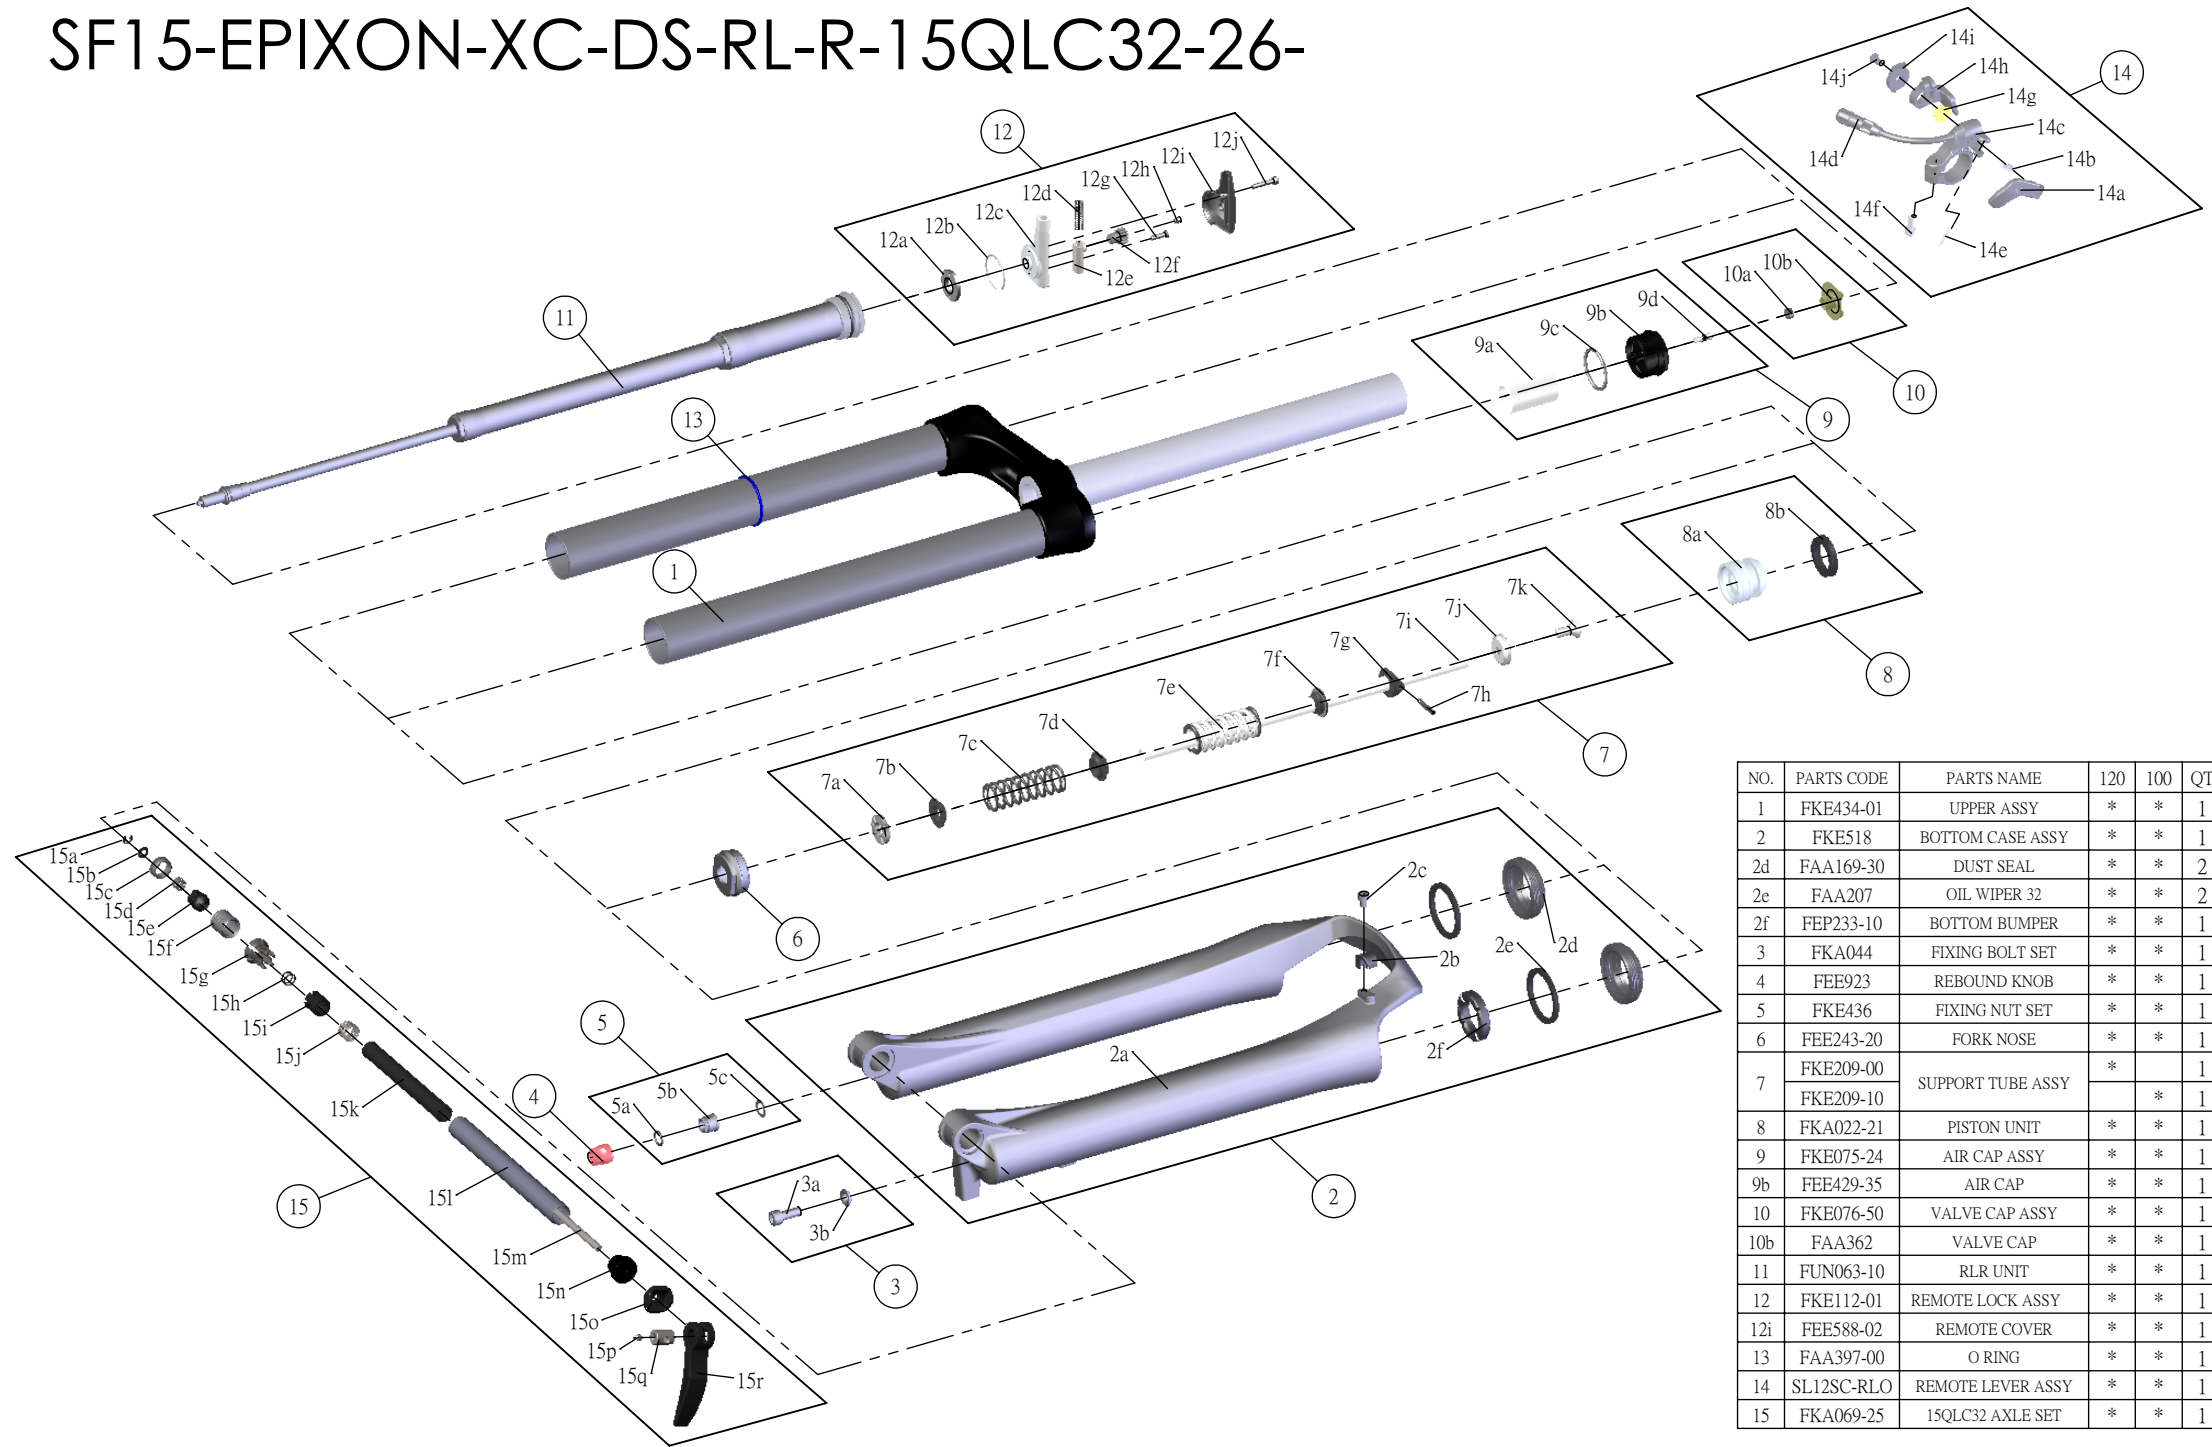

SUNTOUR

SF15-EPIXON-XC-DS-RL-R-15QLC32-26-

| | | | |
|---------|------------|---------|---|
| Date | 2014.02.05 | Version | 1 |
| Amended | | | |

| NO. | PARTS CODE | PARTS NAME | 120 | 100 | QT |
|-----|------------|-------------------|-----|-----|----|
| 1 | FKE434-01 | UPPER ASSY | * | * | 1 |
| 2 | FKE518 | BOTTOM CASE ASSY | * | * | 1 |
| 2d | FAA169-30 | DUST SEAL | * | * | 2 |
| 2e | FAA207 | OIL WIPER 32 | * | * | 2 |
| 2f | FEP233-10 | BOTTOM BUMPER | * | * | 1 |
| 3 | FKA044 | FIXING BOLT SET | * | * | 1 |
| 4 | FEE923 | REBOUND KNOB | * | * | 1 |
| 5 | FKE436 | FIXING NUT SET | * | * | 1 |
| 6 | FEE243-20 | FORK NOSE | * | * | 1 |
| 7 | FKE209-00 | SUPPORT TUBE ASSY | * | | 1 |
| | FKE209-10 | | | * | 1 |
| 8 | FKA022-21 | PISTON UNIT | * | * | 1 |
| 9 | FKE075-24 | AIR CAP ASSY | * | * | 1 |
| 9b | FEE429-35 | AIR CAP | * | * | 1 |
| 10 | FKE076-50 | VALVE CAP ASSY | * | * | 1 |
| 10b | FAA362 | VALVE CAP | * | * | 1 |
| 11 | FUN063-10 | RLR UNIT | * | * | 1 |
| 12 | FKE112-01 | REMOTE LOCK ASSY | * | * | 1 |
| 12i | FEE588-02 | REMOTE COVER | * | * | 1 |
| 13 | FAA397-00 | O RING | * | * | 1 |
| 14 | SL12SC-RLO | REMOTE LEVER ASSY | * | * | 1 |
| 15 | FKA069-25 | 15QLC32 AXLE SET | * | * | 1 |